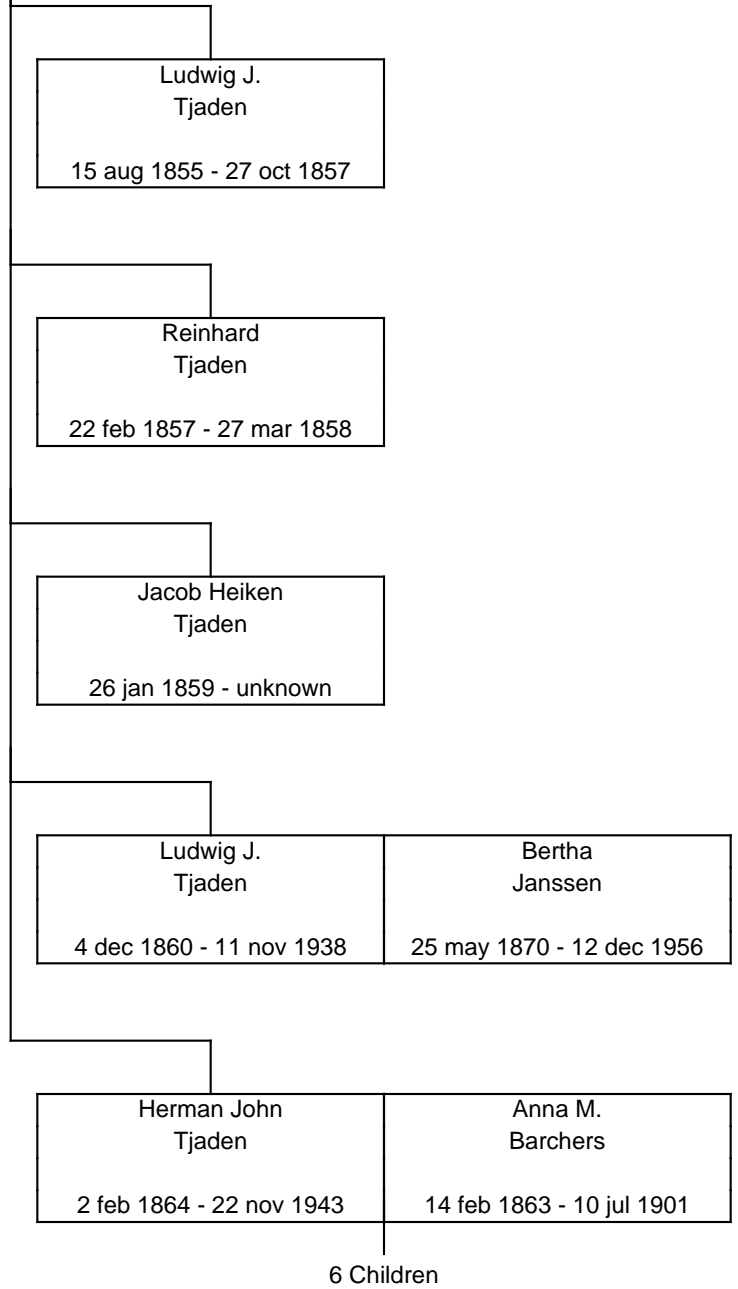

Reinhard J. Tjaden 25 jan 1852 - 25 feb 1857

continued

THE TJADEN FAMILY TREE, Fourth GENERATION

THE TJADEN FAMILY TREE, Fifth GENERATION

Jacob Heikes Tjaden 17 jun 1817 - 4 oct 1904	Meene Janssen (Heyen) 20 mar 1820 - 4 feb 1908	Father (no data)	Mother (no data)
--	--	------------------	------------------