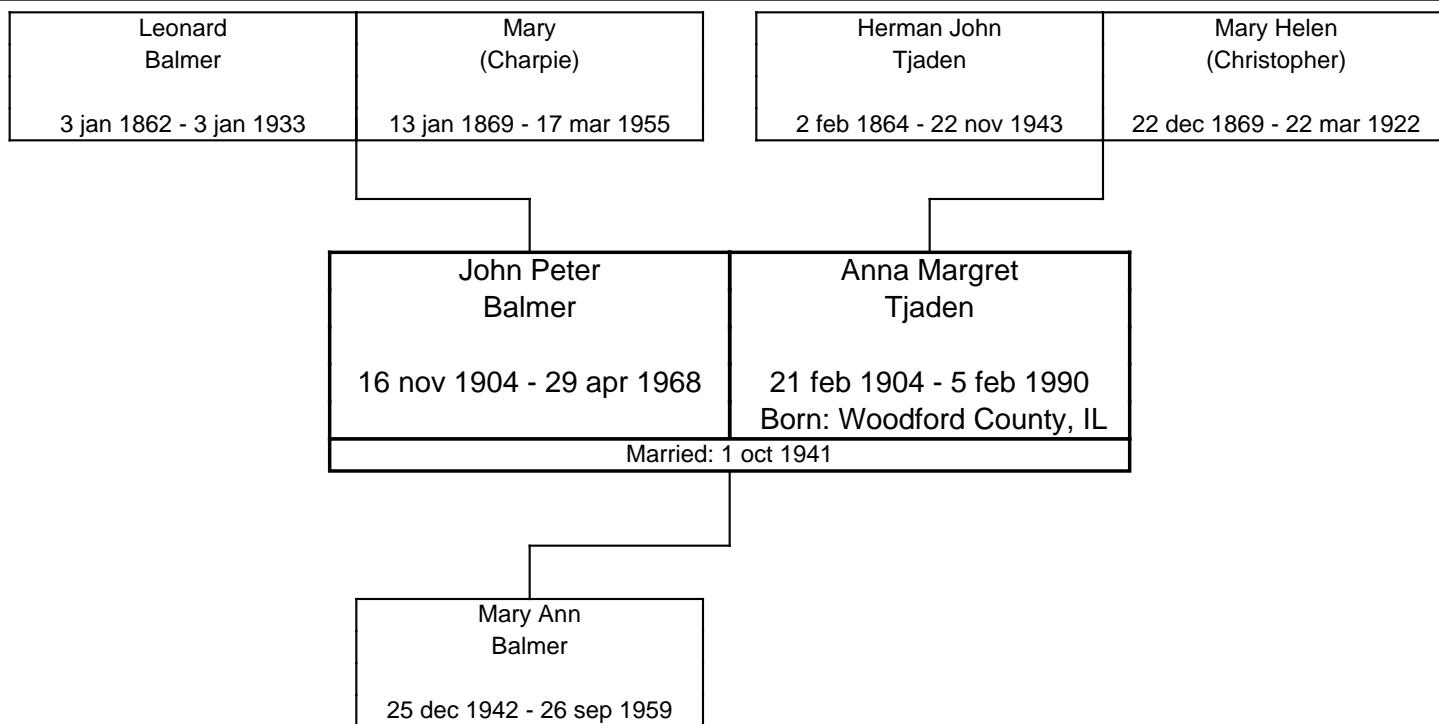

Herman John Tjaden 2 feb 1864 - 22 nov 1943 Born: Woodford County, IL	Mary Helen Christopher 22 dec 1869 - 22 mar 1922
Married: 1903	

John Peter Balmer 16 nov 1904 - 29 apr 1968	Anna Margret Tjaden 21 feb 1904 - 5 feb 1990
---	--

1 Child

THE TJADEN FAMILY TREE, Fifth GENERATION

THE TJADEN FAMILY TREE, Sixth GENERATION

THE TJADEN FAMILY TREE, Sixth GENERATION

THE TJADEN FAMILY TREE, Sixth GENERATION

THE TJADEN FAMILY TREE, Sixth GENERATION

THE TJADEN FAMILY TREE, Sixth GENERATION

THE TJADEN FAMILY TREE, Sixth GENERATION

THE TJADEN FAMILY TREE, Seventh GENERATION

THE TJADEN FAMILY TREE, Seventh GENERATION

THE TJADEN FAMILY TREE, Seventh GENERATION