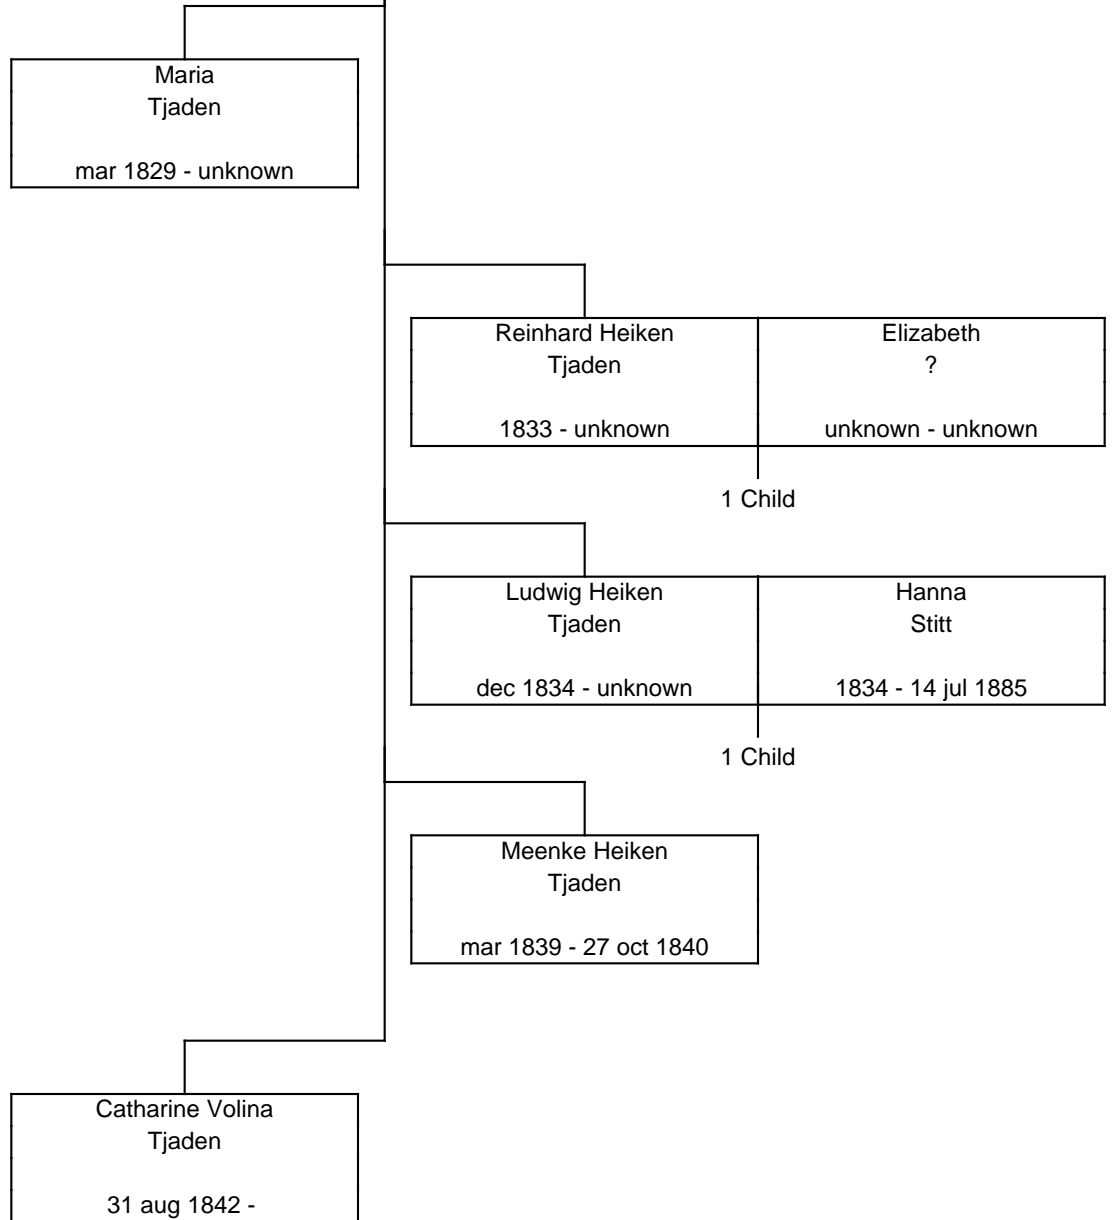

THE
TJADEN
FAMILY TREE

**Beginning In and Around
Woodford County, Illinois**

1788 - Today

Starting from Heike and Schwaantje

Following down to Herman John Tjaden and all of his children.

Excluding Herman's brothers: Heike, Johann, Meenke, Jacob, and Ludwig...

Frauwke Heikes Tjaden 11 nov 1819 - unknown

Foolke Maria Tjaden jan 1822 - unknown
--

Angelrika Heiken Tjaden jun 1824 - 9 apr 1847

Theda Maria Ulrika Tjaden aug 1826 - unknown
--

continued

THE TJADEN FAMILY TREE, Third GENERATION

THE TJADEN FAMILY TREE, Fourth GENERATION

Heike Tjaden 1 jan 1788 - 4 may 1843	Schwaantje (Reiners) 1799 - 1889	Jan Heyen unknown - unknown	Johanna Margaretha (Rosenboom) unknown - unknown
---	-------------------------------------	--------------------------------	---