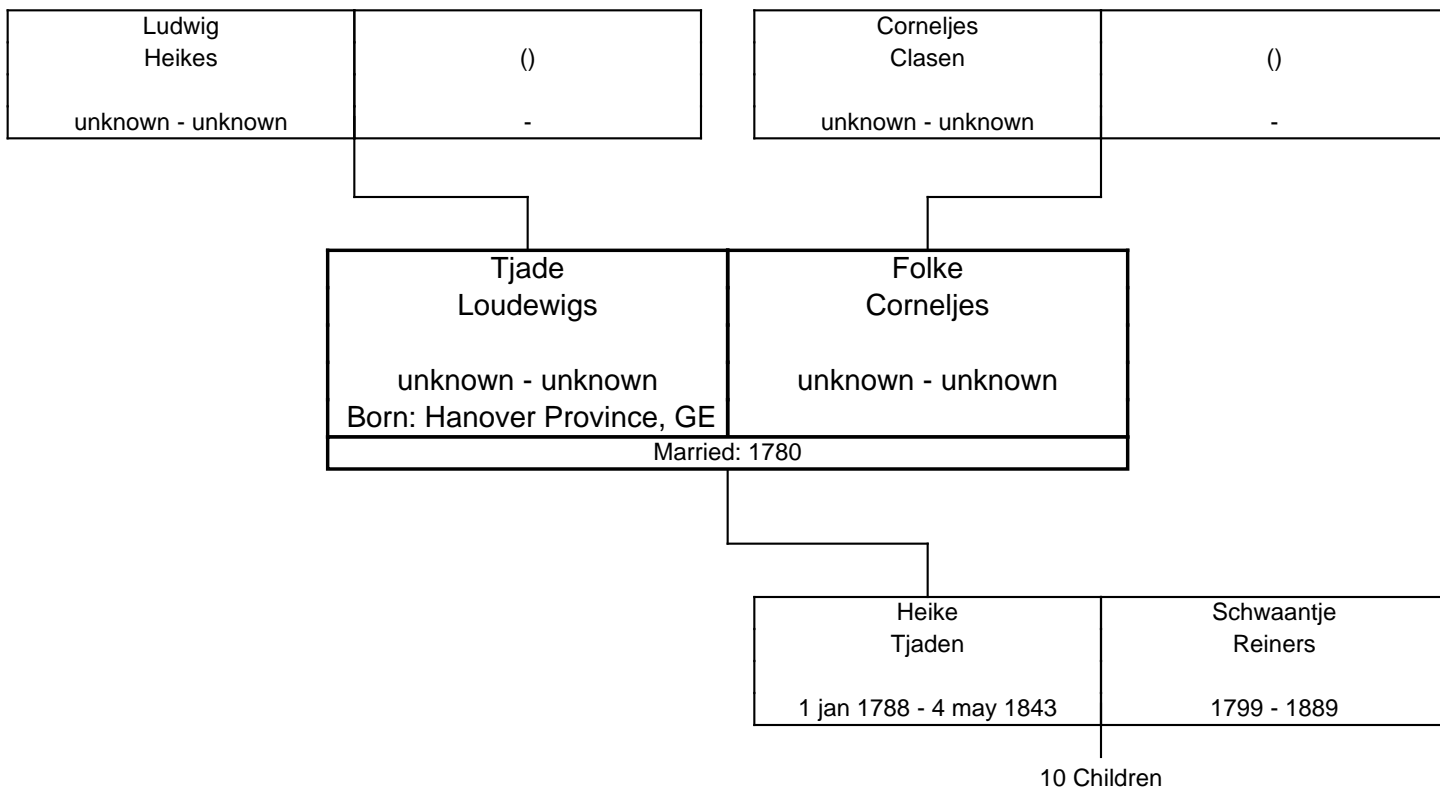

THE
TJADEN
FAMILY TREE

**Beginning In and Around
Woodford County, Illinois**

1788 - Today

Starting from Heike and Schwaantje

Following down to Herman John Tjaden and all of his children.

Excluding Herman's brothers: Heike, Johann, Meenke, Jacob, and Ludwig...

they will be included in a later edition.

Compiled by:

Bill and Larry Tjaden

THE TJADEN FAMILY TREE, Second GENERATION

THE TJADEN FAMILY TREE, Third GENERATION

Tjade Loudewigs unknown - unknown	Folke (Corneljes) unknown - unknown	Reiner Menken -	() -
---	---	-----------------------	---------