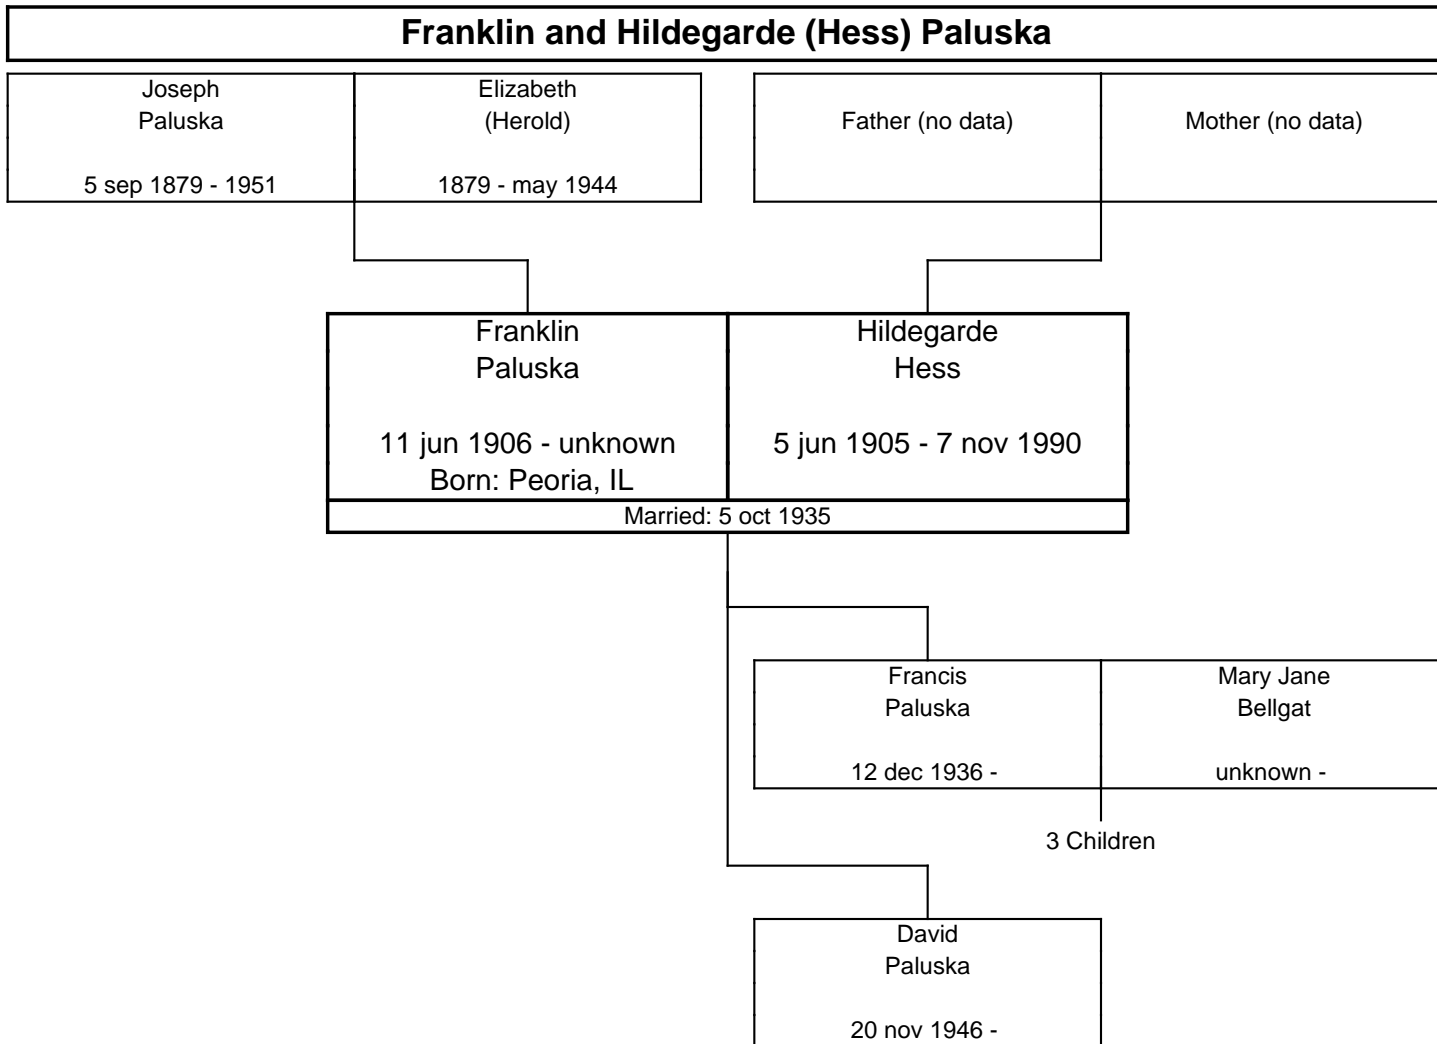

**THE**  
**PALUSKA**  
**FAMILY TREE**

**Beginning In and Around  
Woodford County, Illinois**

**1879 - Today**

Starting from Joseph and Elizabeth Paluska

Compiled by:

Michael Paluska,

Marilyn Onnen,

Ruth Onnen,

3 Children

Marvin Johnson -	Marion Elizabeth Paluska 7 dec 1935 - oct 2001
---------------------	---

2 Children

The PALUSKA Family Tree, Second Generation

**John George and Lena Marie (Barra) Paluska**

Joseph Paluska  5 sep 1879 - 1951	Elizabeth (Herold)  1879 - may 1944	Battista Barra  unknown - unknown	Margherita (Bealetto)  unknown - unknown
--	--	--	---