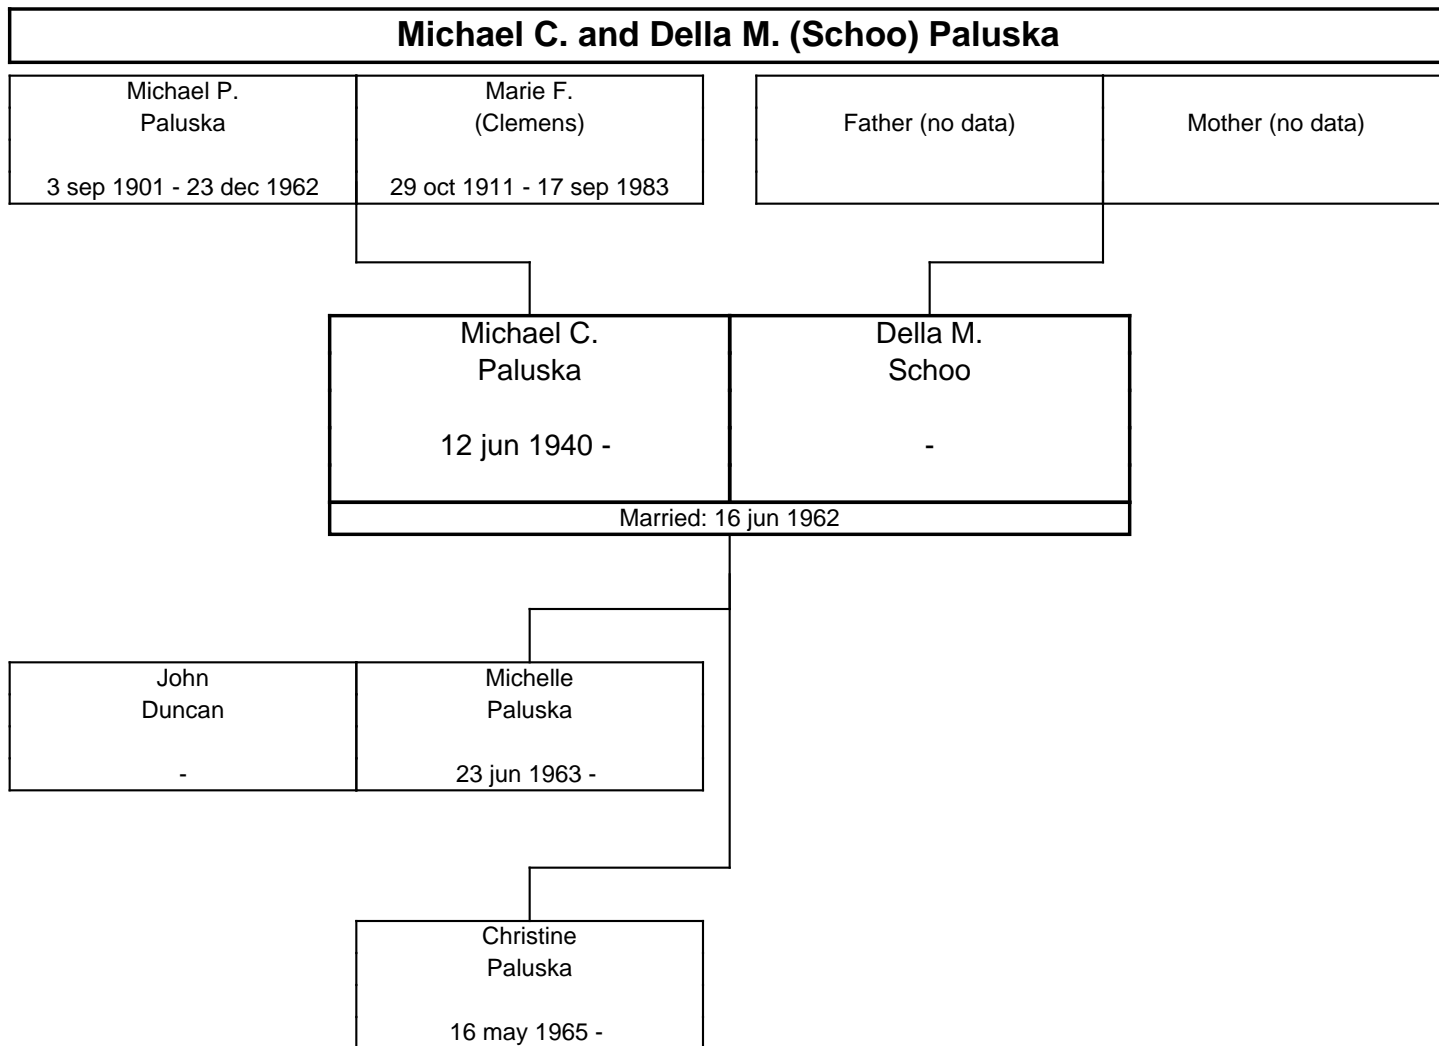

The PALUSKA Family Tree, Third Generation