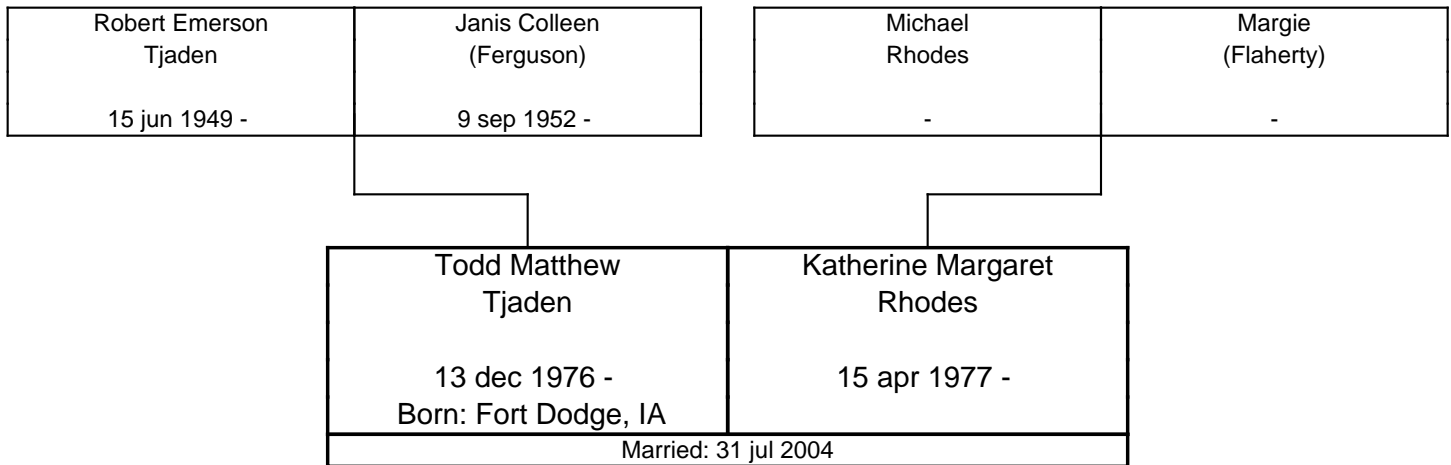

Todd Matthew and Katherine Margaret (Rhodes) Tjaden