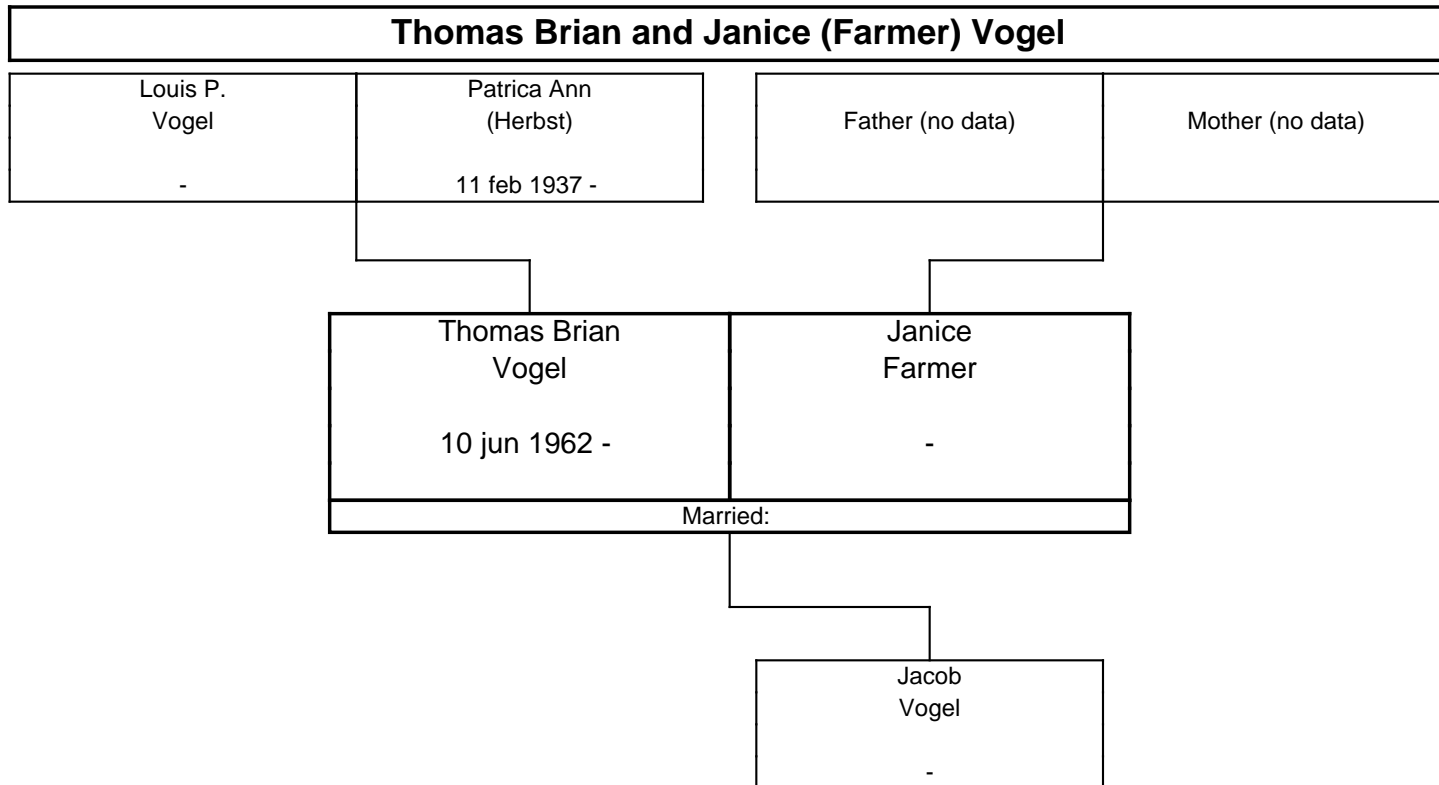

Donald Lincoln Miller 31 dec 1950 -	Toni Diane (Fender) 28 mar 1948 -	Clarence Victor Onnen 25 may 1924 -	Marilyn Rose (DeWilde) 17 may 1927 -
--	--------------------------------------	--	---

Austin Timothy Miller  
28 sep 1992 -

Zachary Drew Miller  
23 oct 1999 -

The PALUSKA Family Tree, Fourth Generation

The PALUSKA Family Tree, Fourth Generation

**Warren and Vanessa (Dennin) Holmes**

Warren G. Holmes -	Kathline (Paluska) 1 sep 1929 -	Father (no data)	Mother (no data)
--------------------------	---------------------------------------	------------------	------------------

Warren Holmes 25 mar 1966 -	Vanessa Dennin -
Married:	

The PALUSKA Family Tree, Fourth Generation

The PALUSKA Family Tree, Fourth Generation

The PALUSKA Family Tree, Fourth Generation

**Jeffery and Laura Jeanne (Taylor) Mullins**