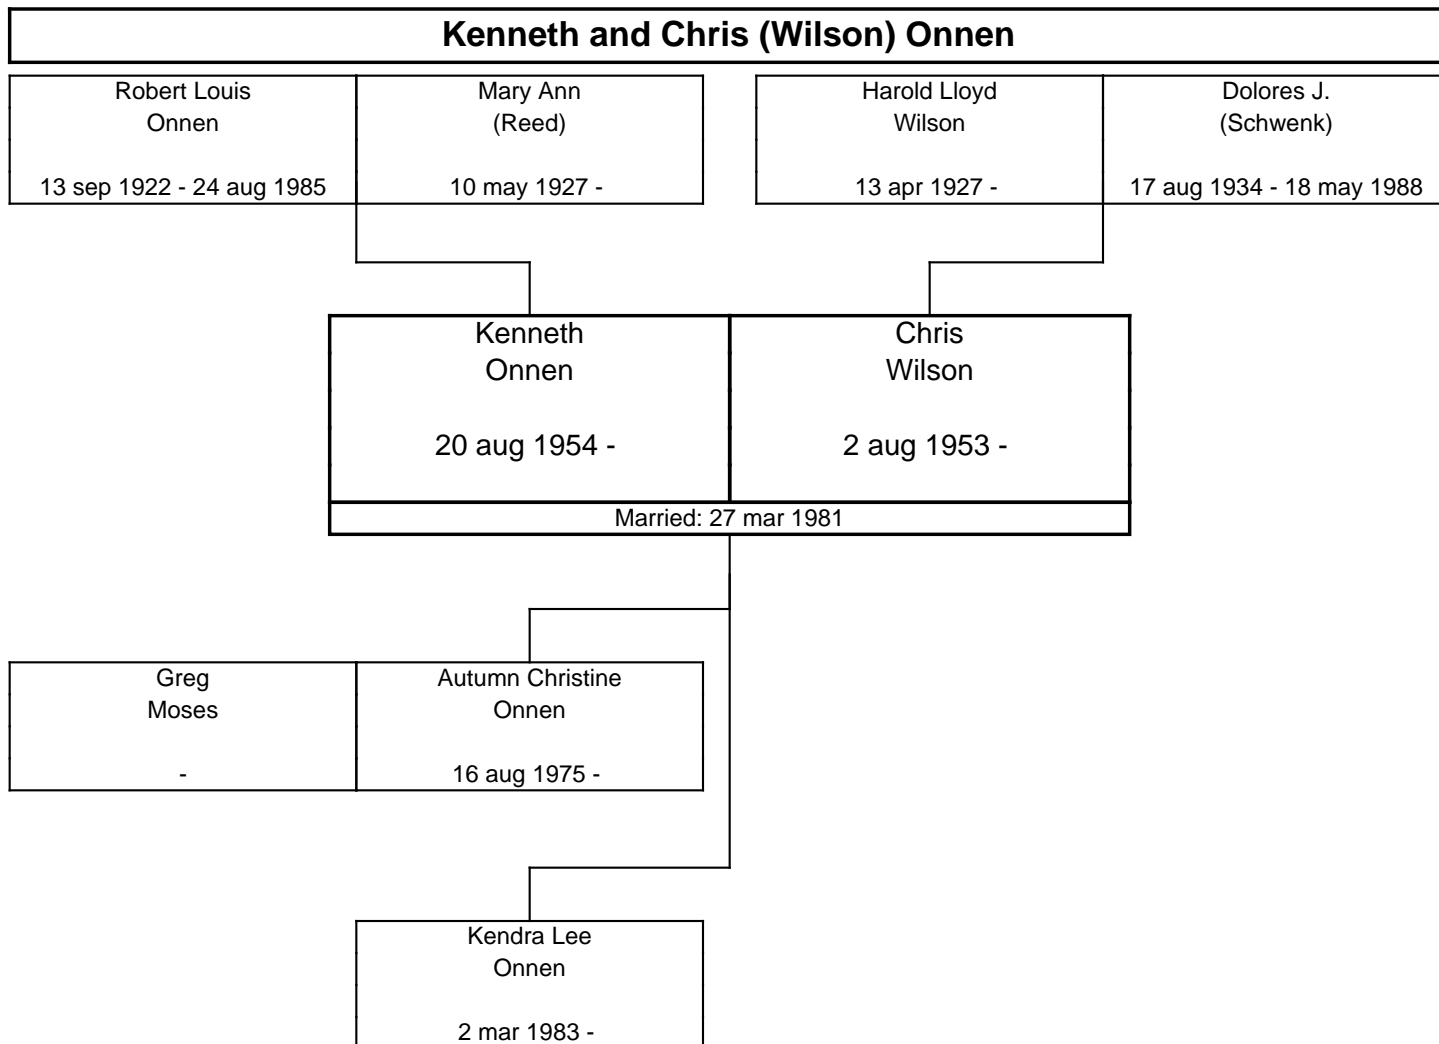

The PALUSKA Family Tree, Fourth Generation

**Steve Craig and Sally Jo (Maloney) Onnen**

Clarence Victor Onnen 25 may 1924 -	Marilyn Rose (DeWilde) 17 may 1927 -	Duward Maloney 14 nov 1921 - 19 mar 2001	Jane (Myers) 13 jun 1921 - 22 nov 1997
--	---	---	---