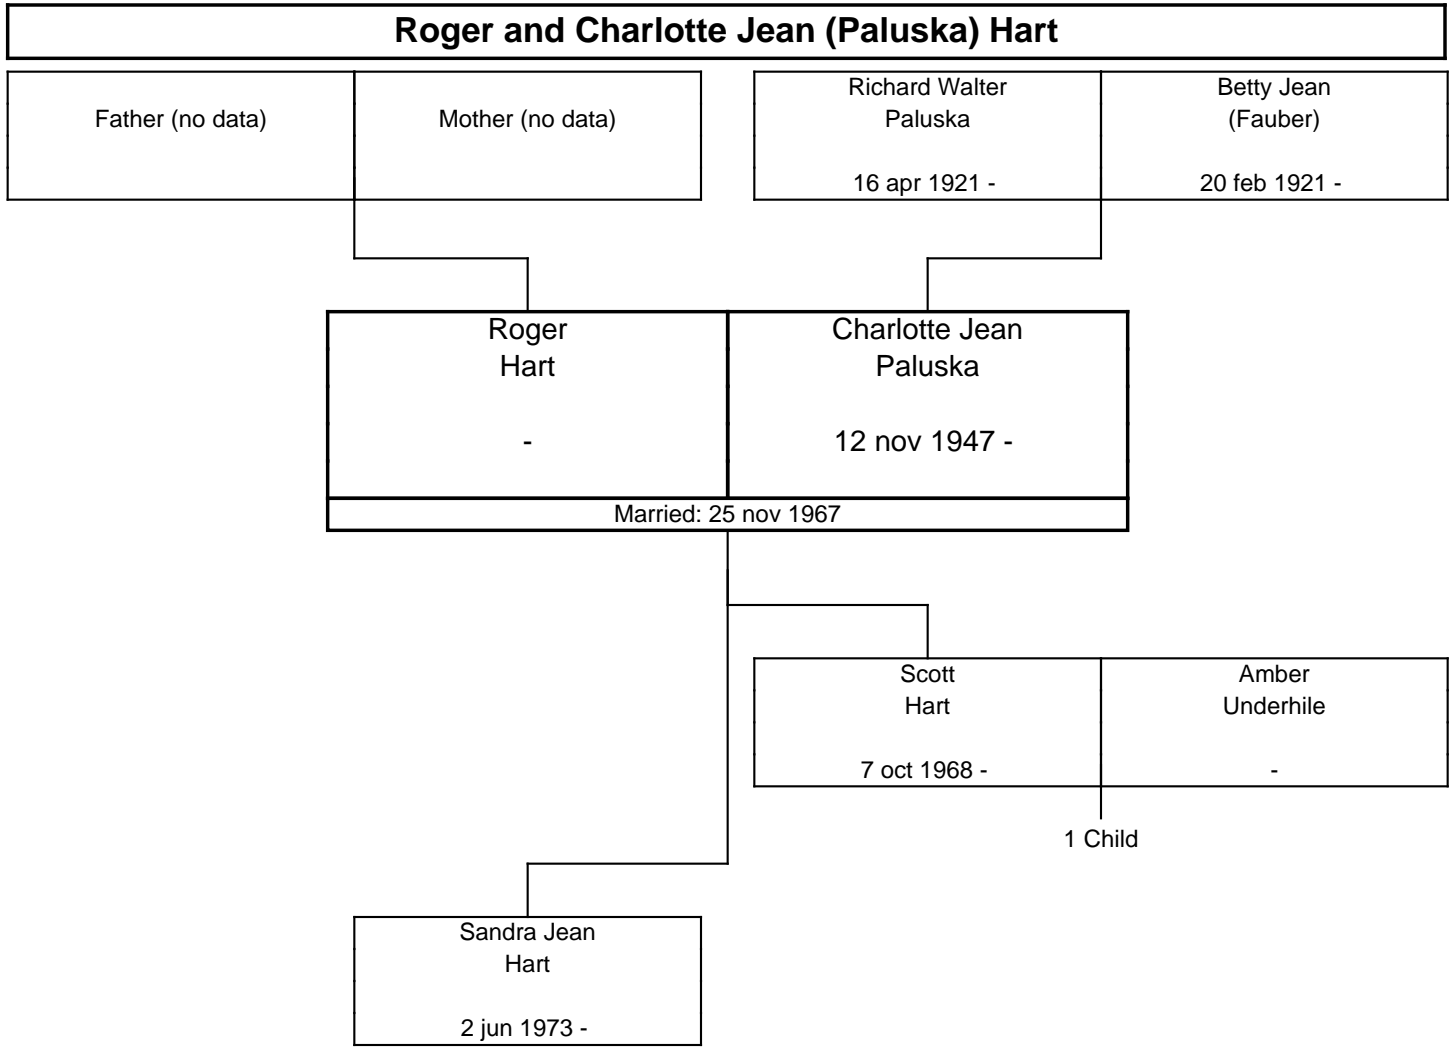

The PALUSKA Family Tree, Third Generation

The PALUSKA Family Tree, Third Generation

The PALUSKA Family Tree, Third Generation

**Douglas Richard and Marcia (Hancock) Paluska**

Richard Walter Paluska  16 apr 1921 -	Betty Jean (Fauber)  20 feb 1921 -	Father (no data)	Mother (no data)
--	---	------------------	------------------