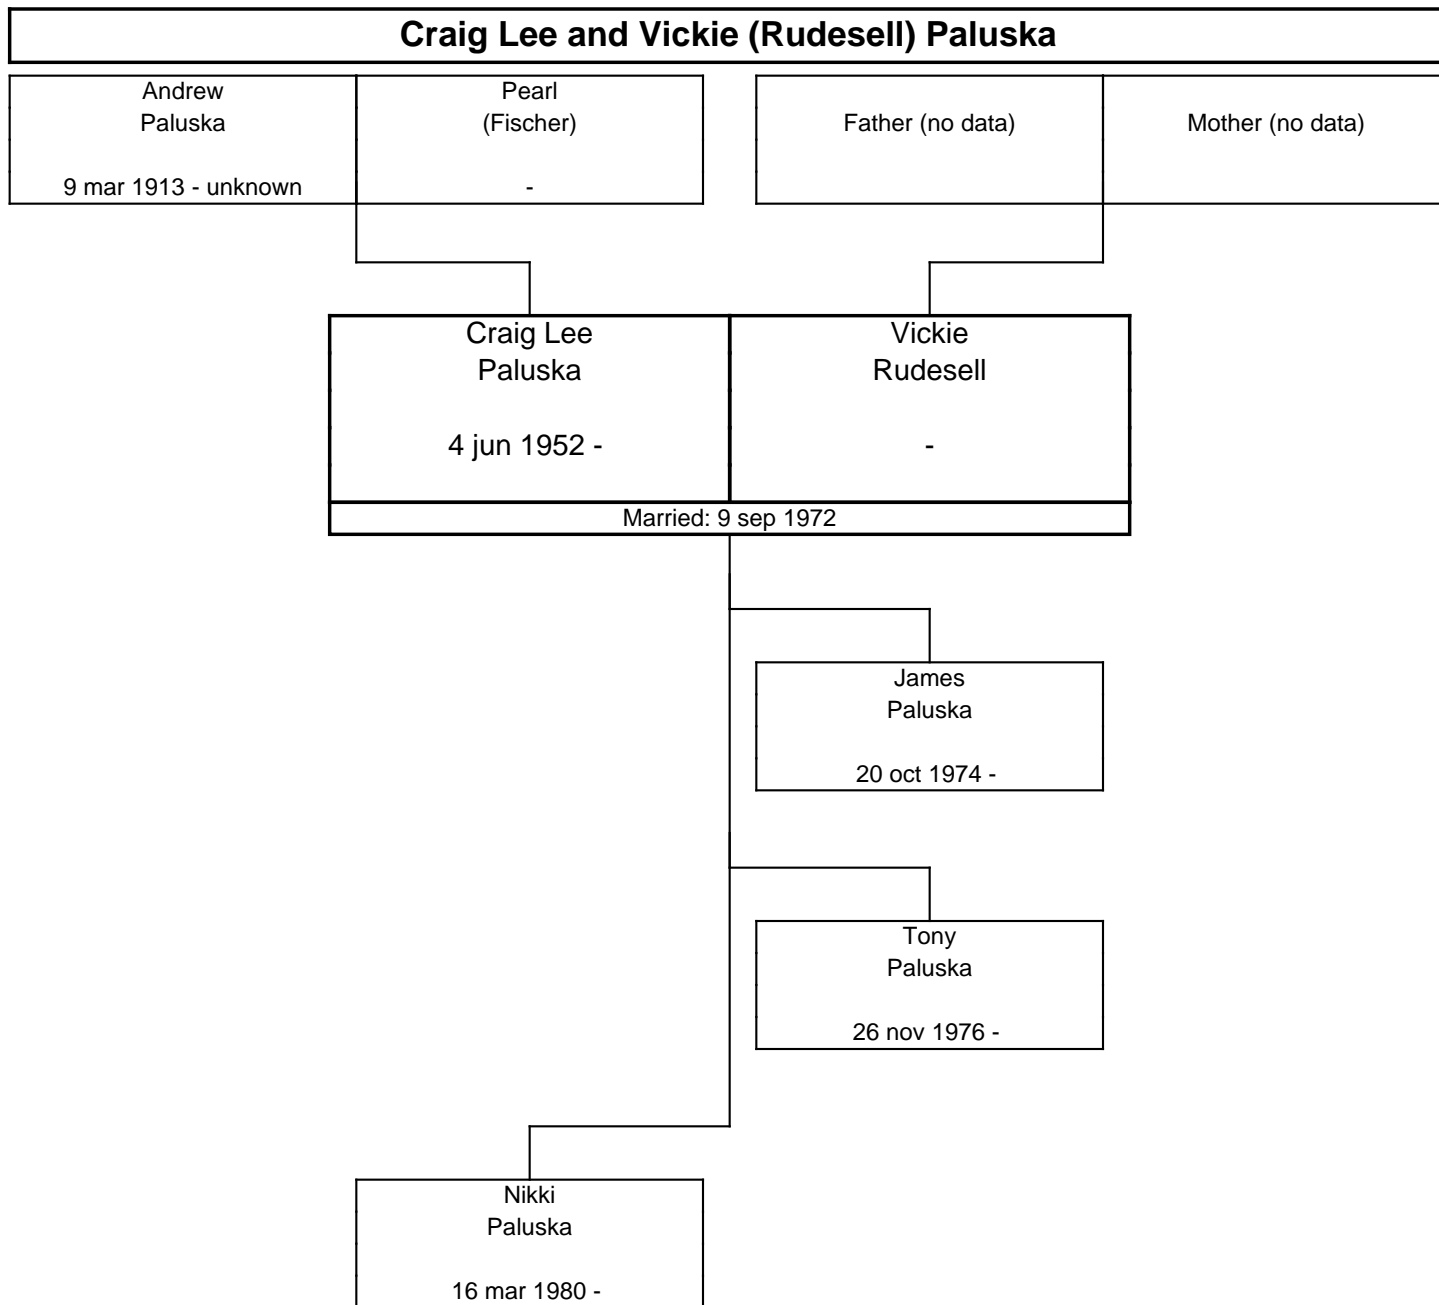

The PALUSKA Family Tree, Third Generation