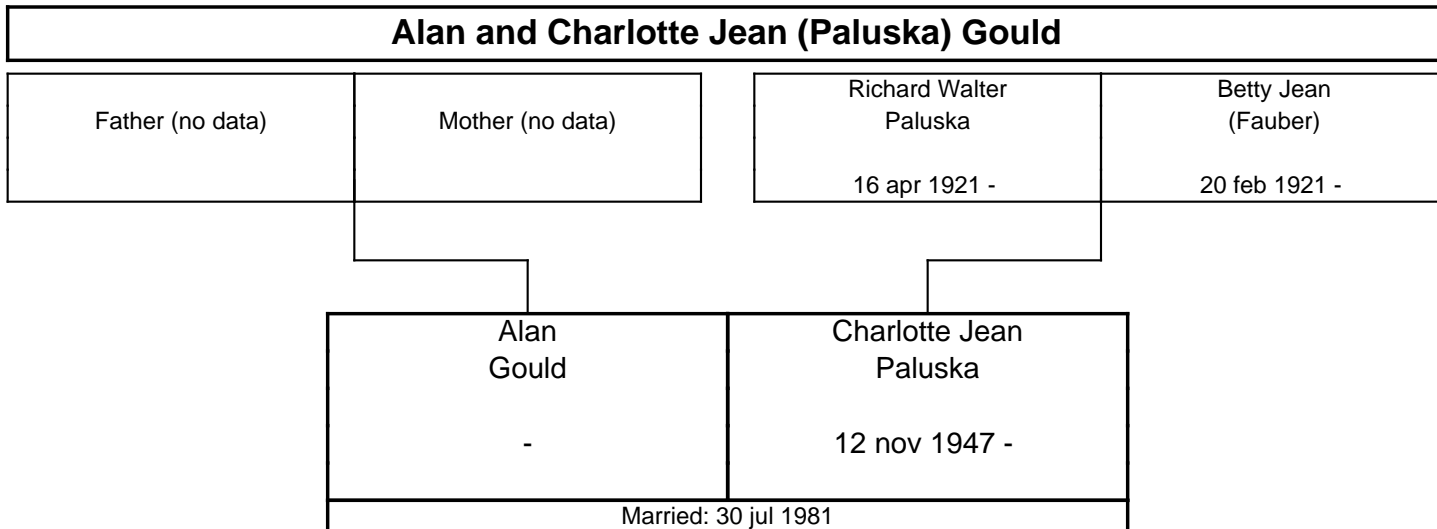

The PALUSKA Family Tree, Third Generation

The PALUSKA Family Tree, Third Generation

The PALUSKA Family Tree, Third Generation

**Douglas Richard and Marcia (Hancock) Paluska**

Richard Walter Paluska  16 apr 1921 -	Betty Jean (Fauber)  20 feb 1921 -	Father (no data)	Mother (no data)
--	---	------------------	------------------