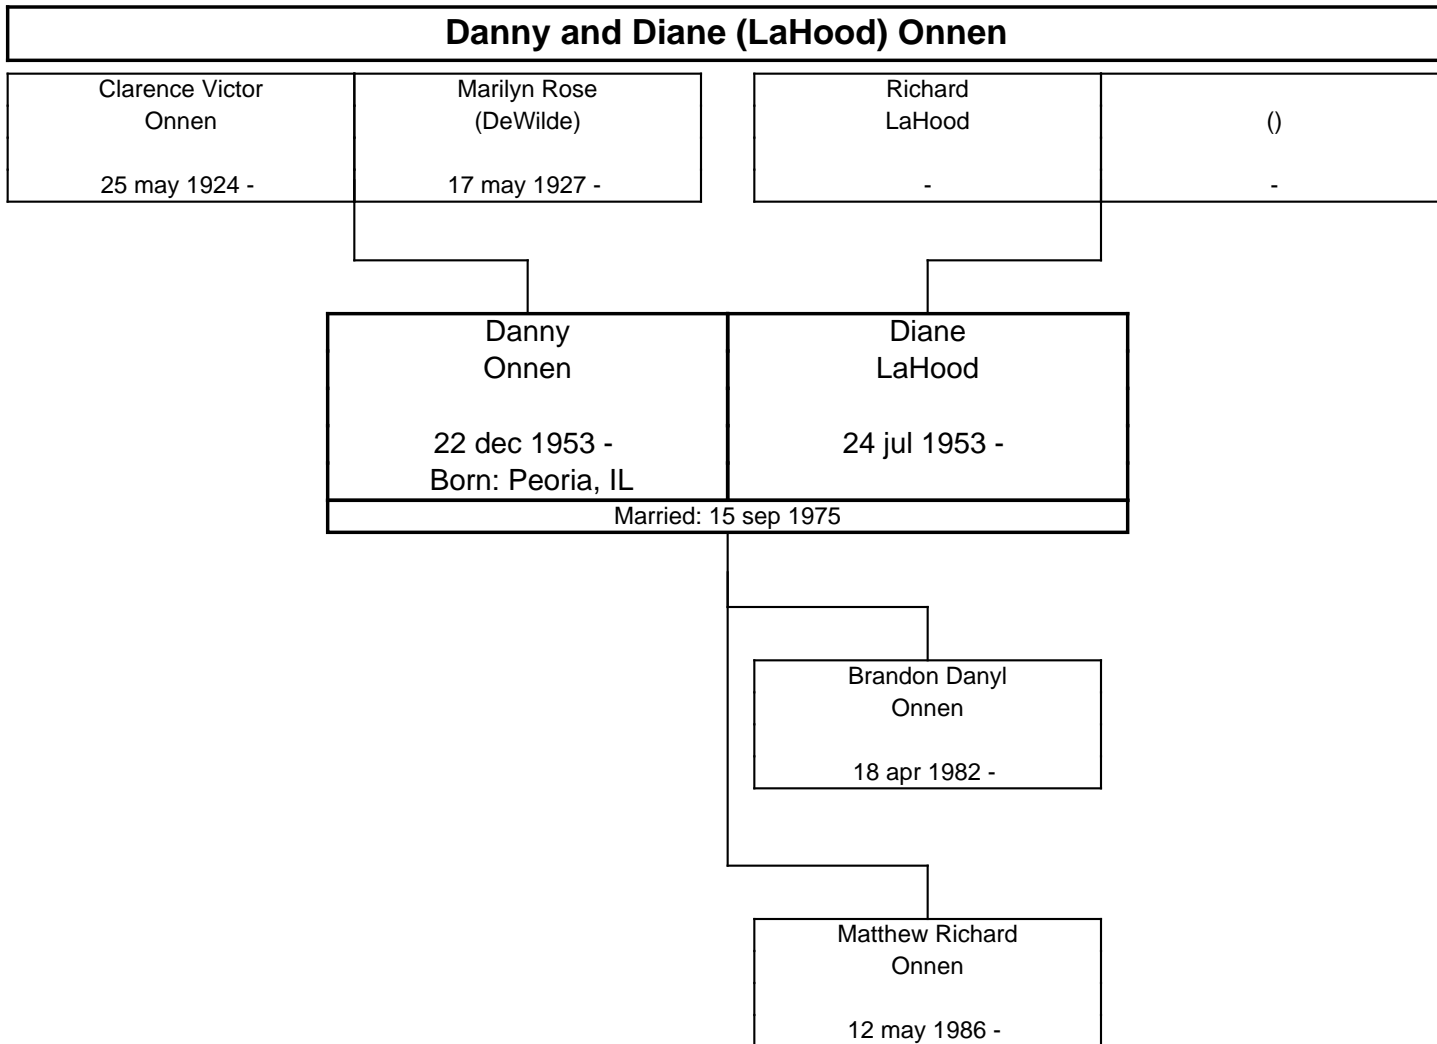

The PALUSKA Family Tree, Fourth Generation