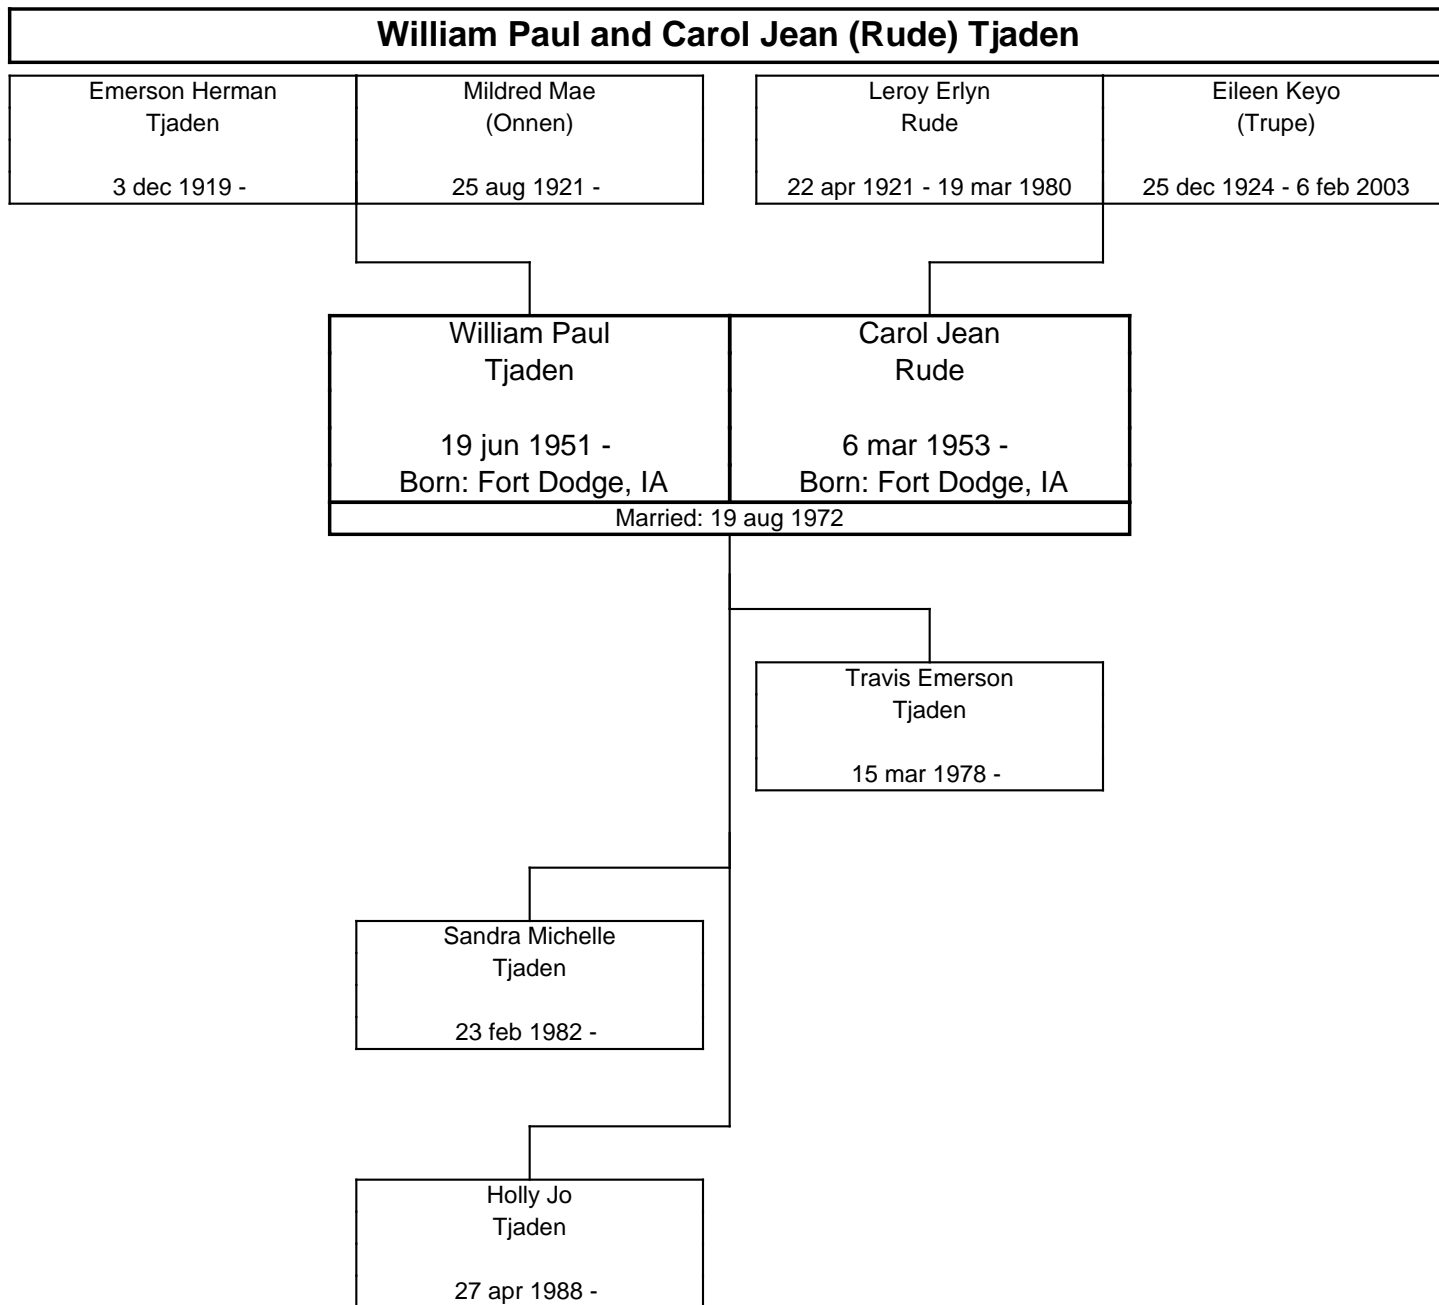

The PALUSKA Family Tree, Fourth Generation