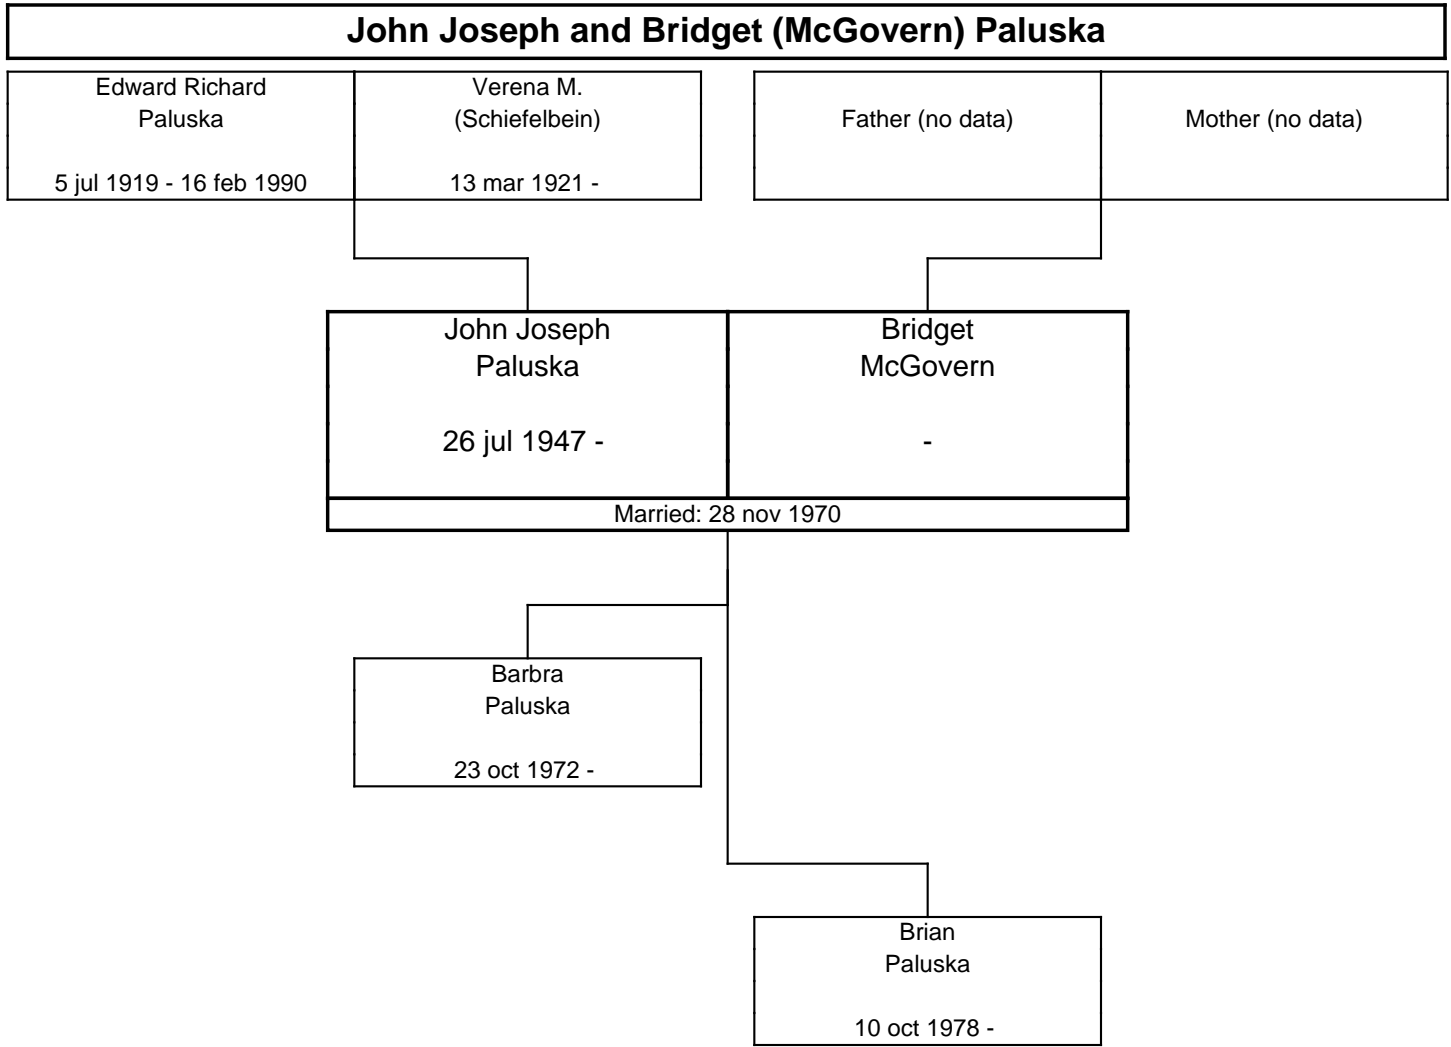

1 Child

Thomas Brian Vogel 10 jun 1962 -	Janice Farmer -
-------------------------------------	--------------------

1 Child

Danial Dean Vogel 12 mar 1979 -
------------------------------------

The PALUSKA Family Tree, Third Generation

The PALUSKA Family Tree, Third Generation

The PALUSKA Family Tree, Third Generation

The PALUSKA Family Tree, Third Generation

**Douglas Richard and Marcia (Hancock) Paluska**

Richard Walter Paluska  16 apr 1921 -	Betty Jean (Fauber)  20 feb 1921 -	Father (no data)	Mother (no data)
--	---	------------------	------------------