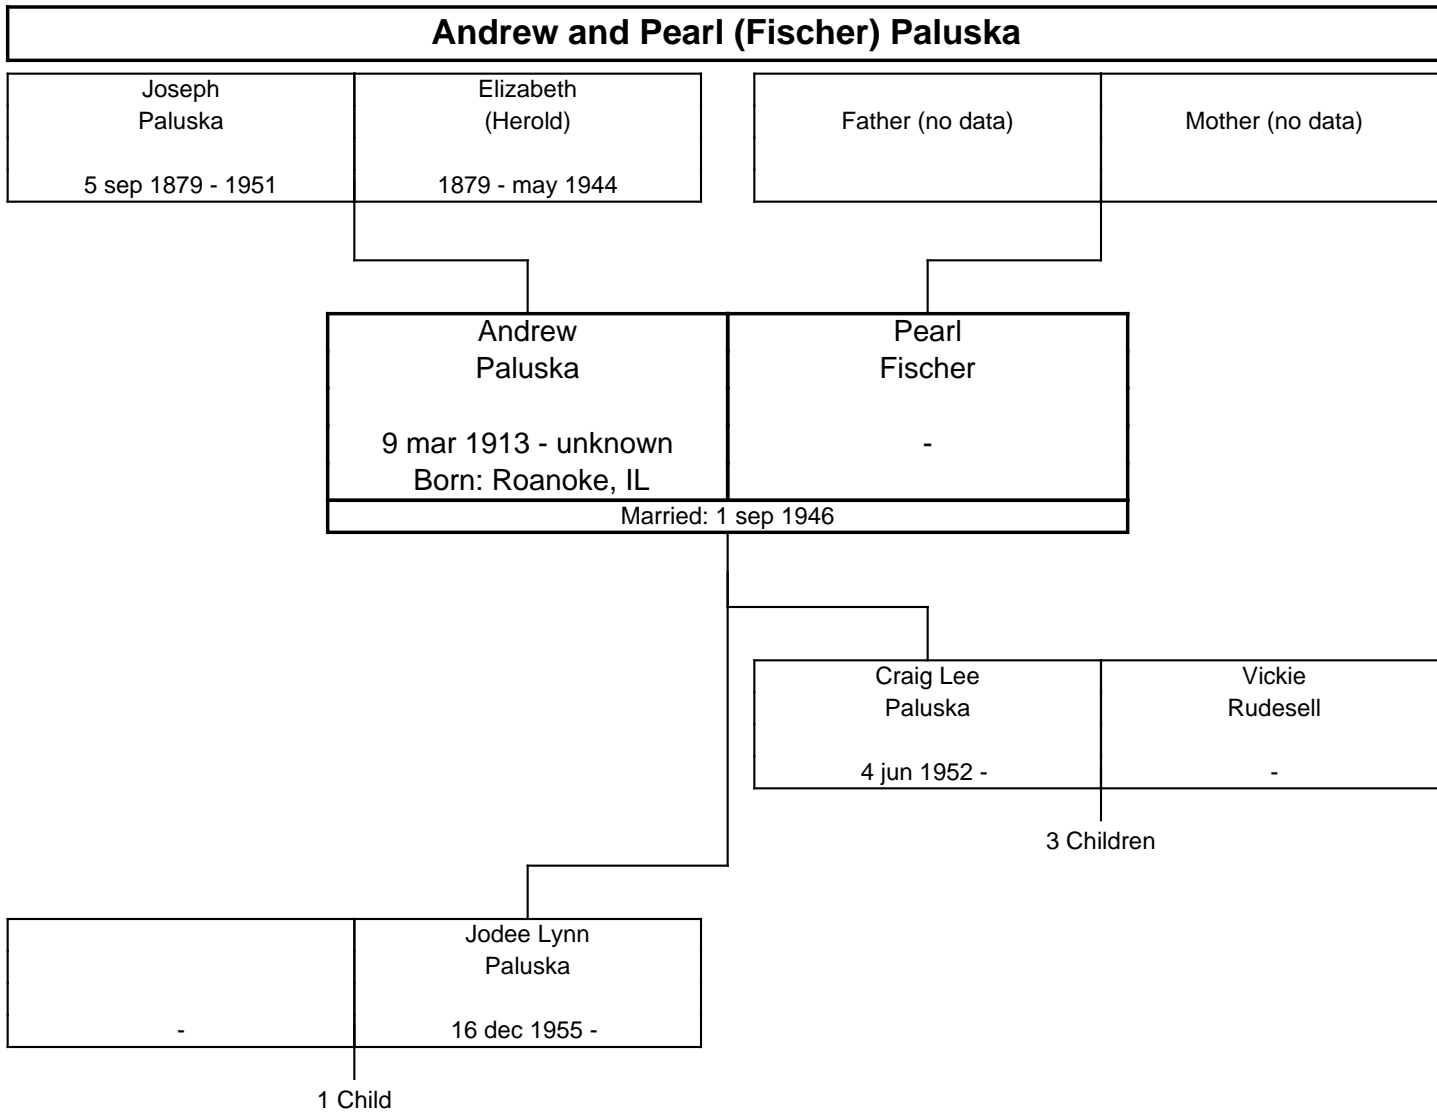

John George Paluska  10 oct 1908 - 24 jan 1979 Born: Ashivacz, Hungary	Lena Marie Barra  26 mar 1914 -
Married: 25 feb 1935	

Carl Wilson Rase  -	Margaret Elizabeth Paluska  6 oct 1941 -
------------------------------	---

2 Children

Joseph Sutherland  -	Jolena Ann Paluska  22 aug 1947 -
-------------------------------	--

The PALUSKA Family Tree, Second Generation

The PALUSKA Family Tree, Second Generation

**Edward Richard and Verena M. (Schiefelbein) Paluska**

Joseph Paluska  5 sep 1879 - 1951	Elizabeth (Herold)  1879 - may 1944	John Schiefelbein  -	Agnes (Gerten)  -
--	--	-------------------------------	----------------------------

Edward Richard Paluska  5 jul 1919 - 16 feb 1990 Born: Roanoke, IL	Verena M. Schiefelbein  13 mar 1921 -
Married: 28 dec 1944	