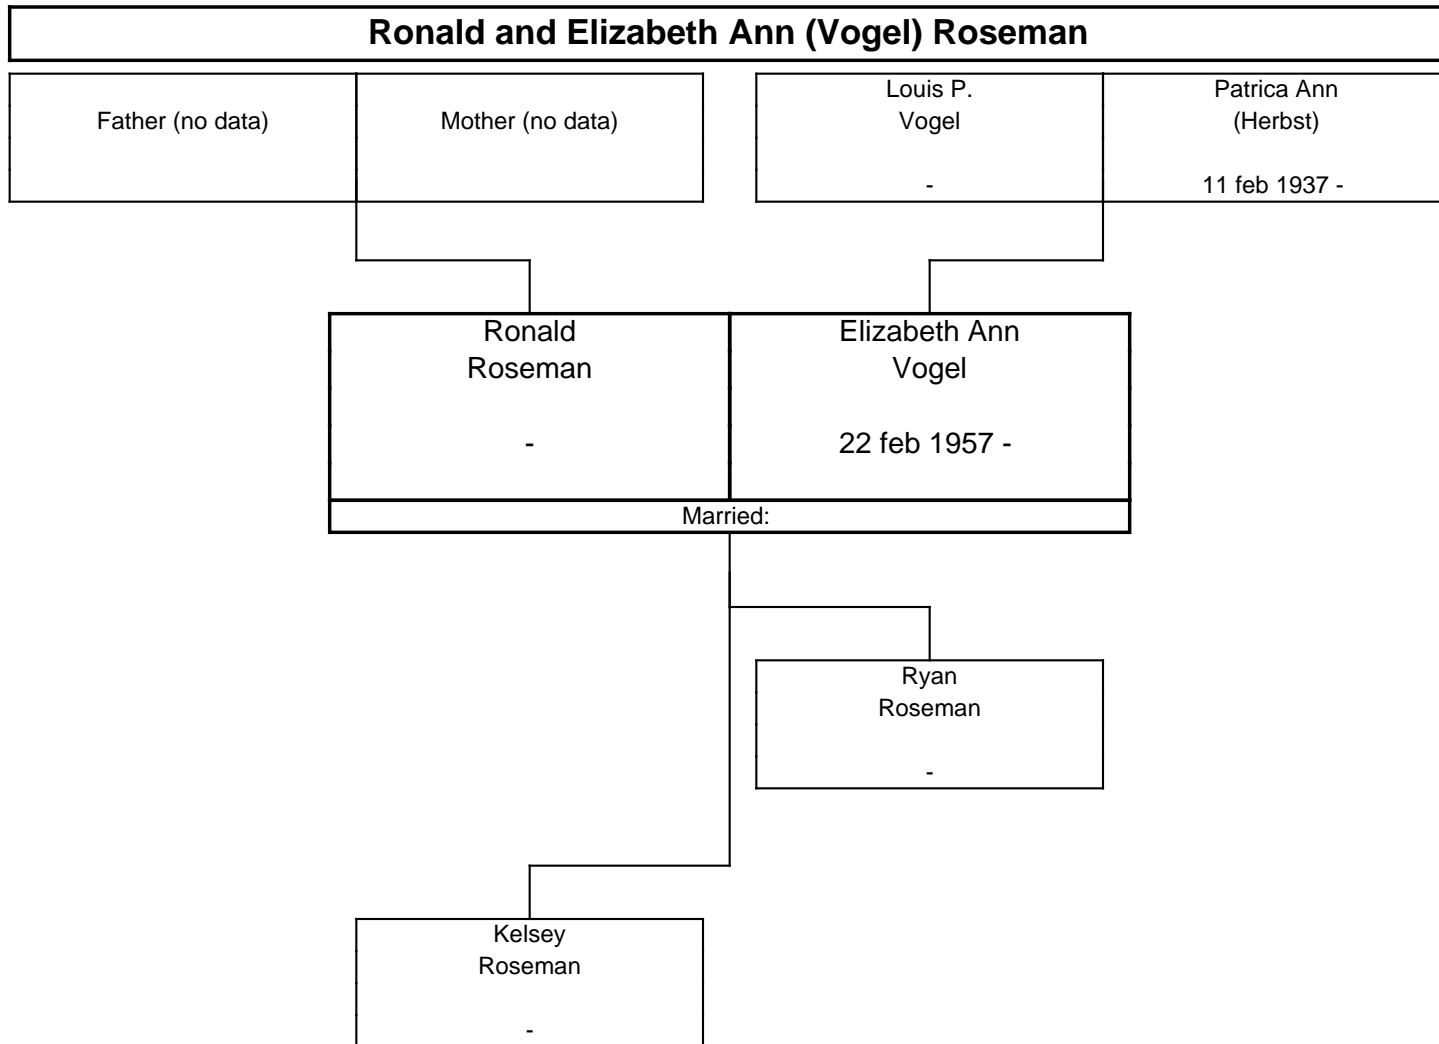

Donald Lincoln Miller 31 dec 1950 -	Toni Diane (Fender) 28 mar 1948 -	Clarence Victor Onnen 25 may 1924 -	Marilyn Rose (DeWilde) 17 may 1927 -
--	--------------------------------------	--	---

Austin Timothy Miller  
28 sep 1992 -

Zachary Drew Miller  
23 oct 1999 -

The PALUSKA Family Tree, Fourth Generation

The PALUSKA Family Tree, Fourth Generation

**Warren and Vanessa (Dennin) Holmes**

Warren G. Holmes -	Kathline (Paluska) 1 sep 1929 -	Father (no data)	Mother (no data)
--------------------------	---------------------------------------	------------------	------------------

Warren Holmes 25 mar 1966 -	Vanessa Dennin -
Married:	

The PALUSKA Family Tree, Fourth Generation

The PALUSKA Family Tree, Fourth Generation

The PALUSKA Family Tree, Fourth Generation

**Jeffery and Laura Jeanne (Taylor) Mullins**