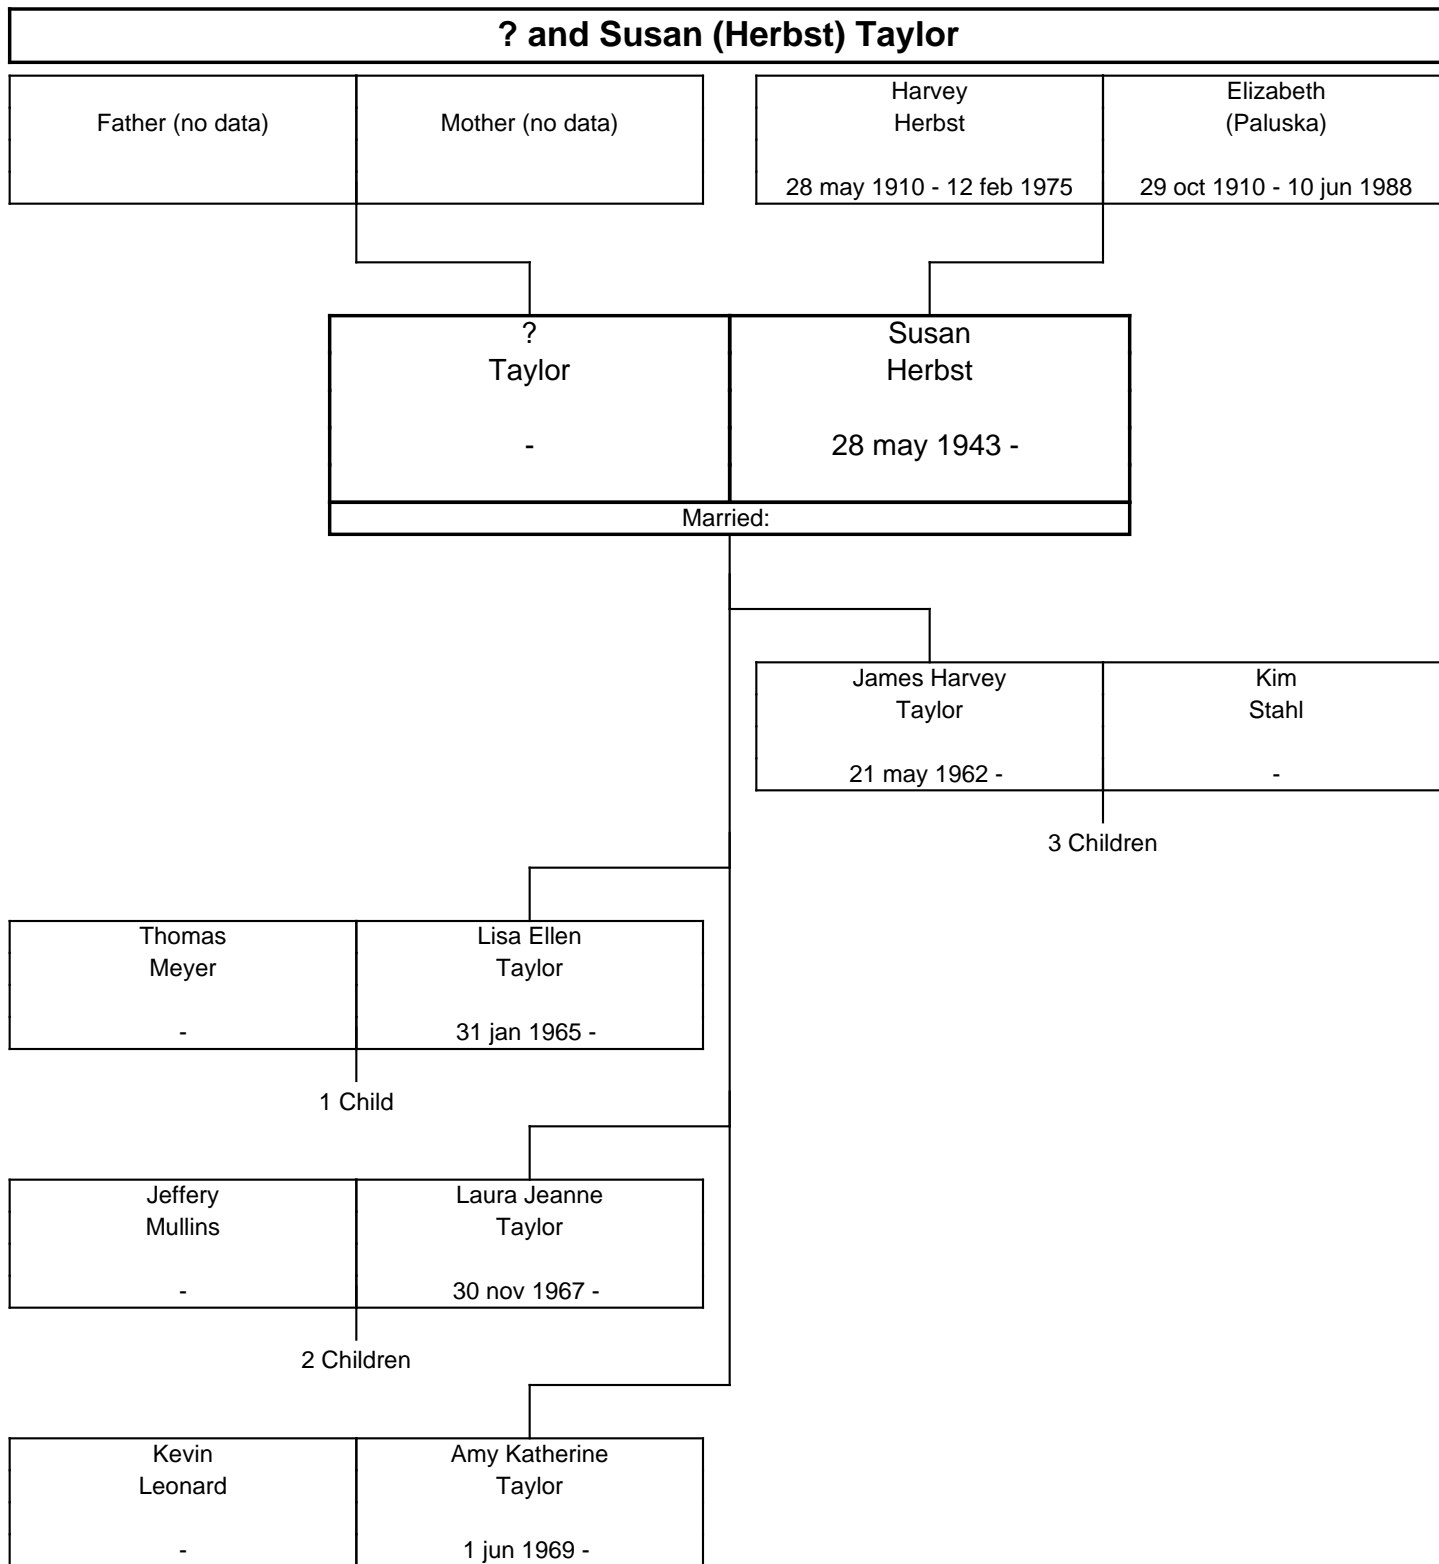

1 Child

Thomas Brian Vogel 10 jun 1962 -	Janice Farmer -
-------------------------------------	--------------------

1 Child

Danial Dean Vogel 12 mar 1979 -
------------------------------------

The PALUSKA Family Tree, Third Generation