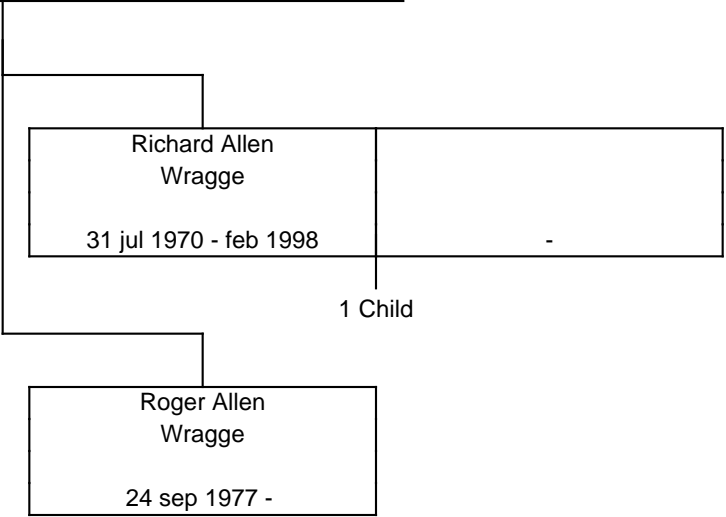

Dean Allen and Brenda Kay (Onnen) Wragge

Clarence Gehard Wragge 18 may -	Ethel Josephine (Bueschen) 28 nov -	Robert Louis Onnen 13 sep 1922 - 24 aug 1985	Mary Ann (Reed) 10 may 1927 -