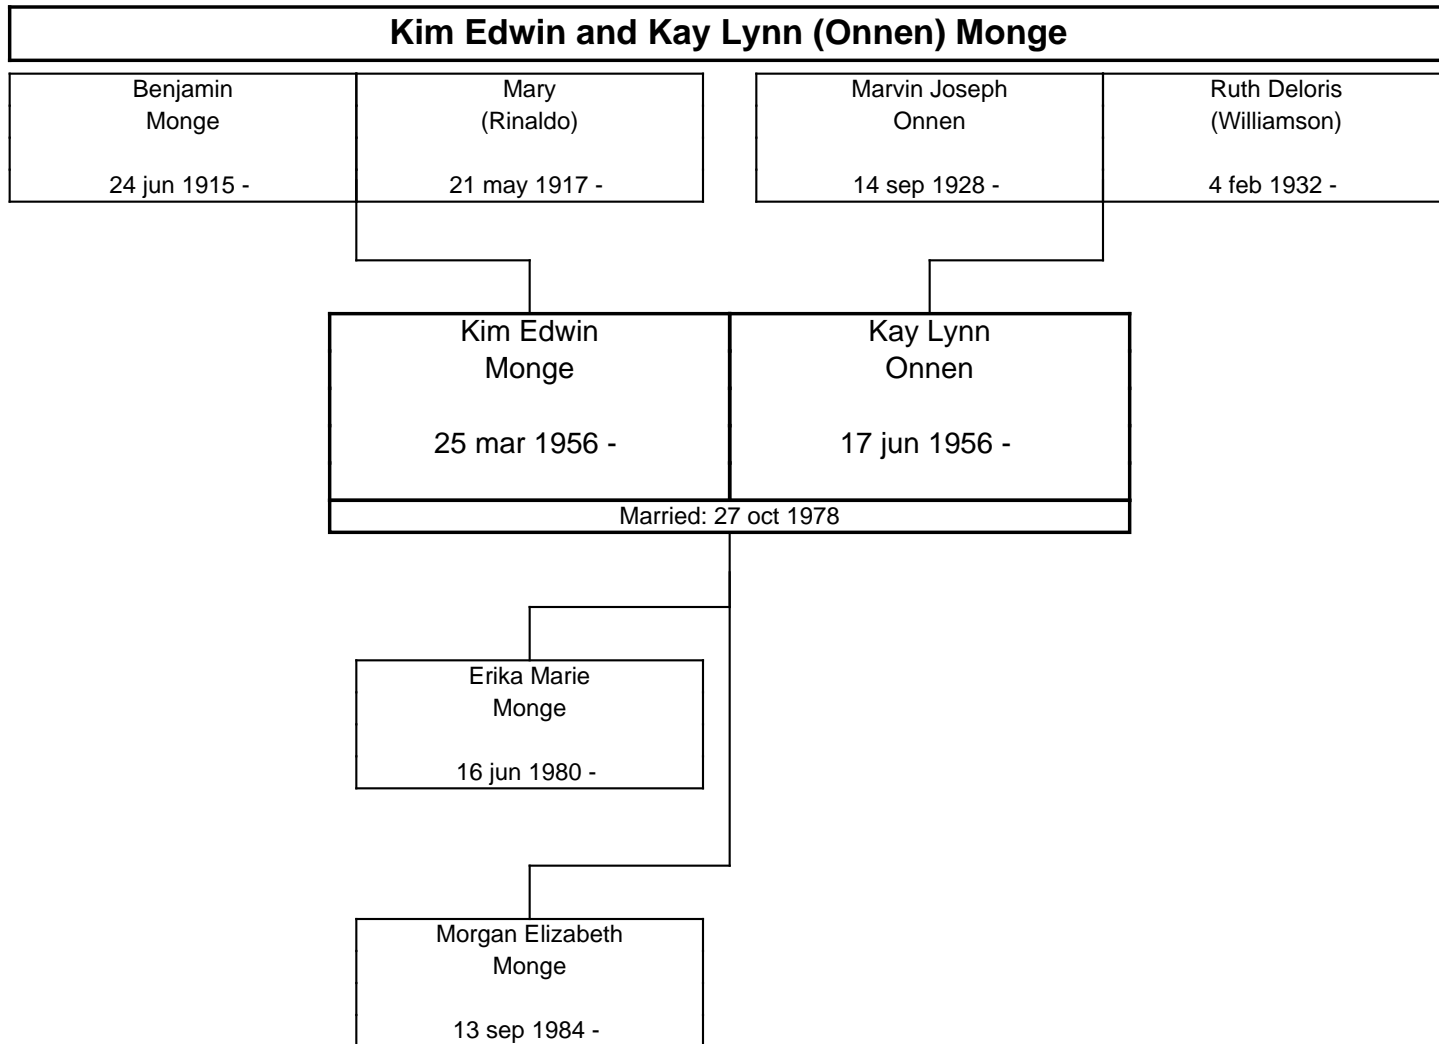

The PALUSKA Family Tree, Fourth Generation