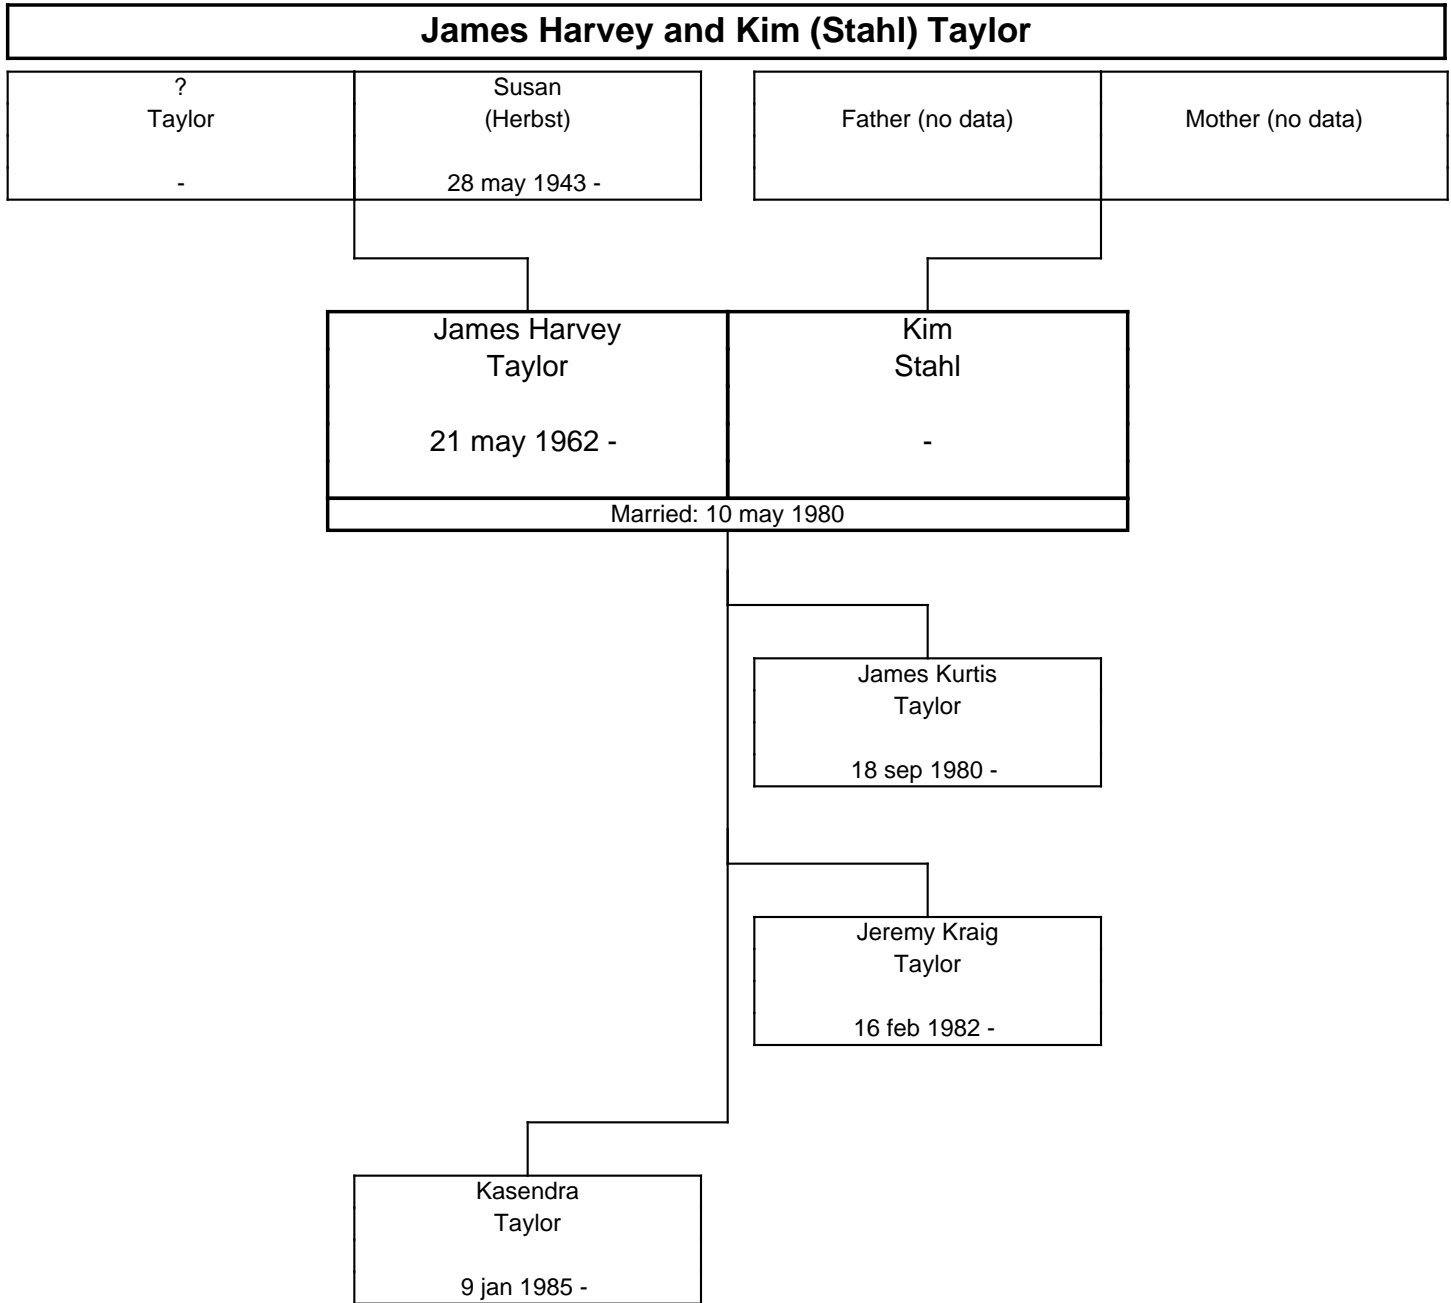

Donald Lincoln Miller 31 dec 1950 -	Toni Diane (Fender) 28 mar 1948 -	Clarence Victor Onnen 25 may 1924 -	Marilyn Rose (DeWilde) 17 may 1927 -
--	--------------------------------------	--	---

Austin Timothy Miller  
28 sep 1992 -

Warren Holmes 25 mar 1966 -	Vanessa Dennin -
Married:	

The PALUSKA Family Tree, Fourth Generation

The PALUSKA Family Tree, Fourth Generation

The PALUSKA Family Tree, Fourth Generation

**Jeffery and Laura Jeanne (Taylor) Mullins**