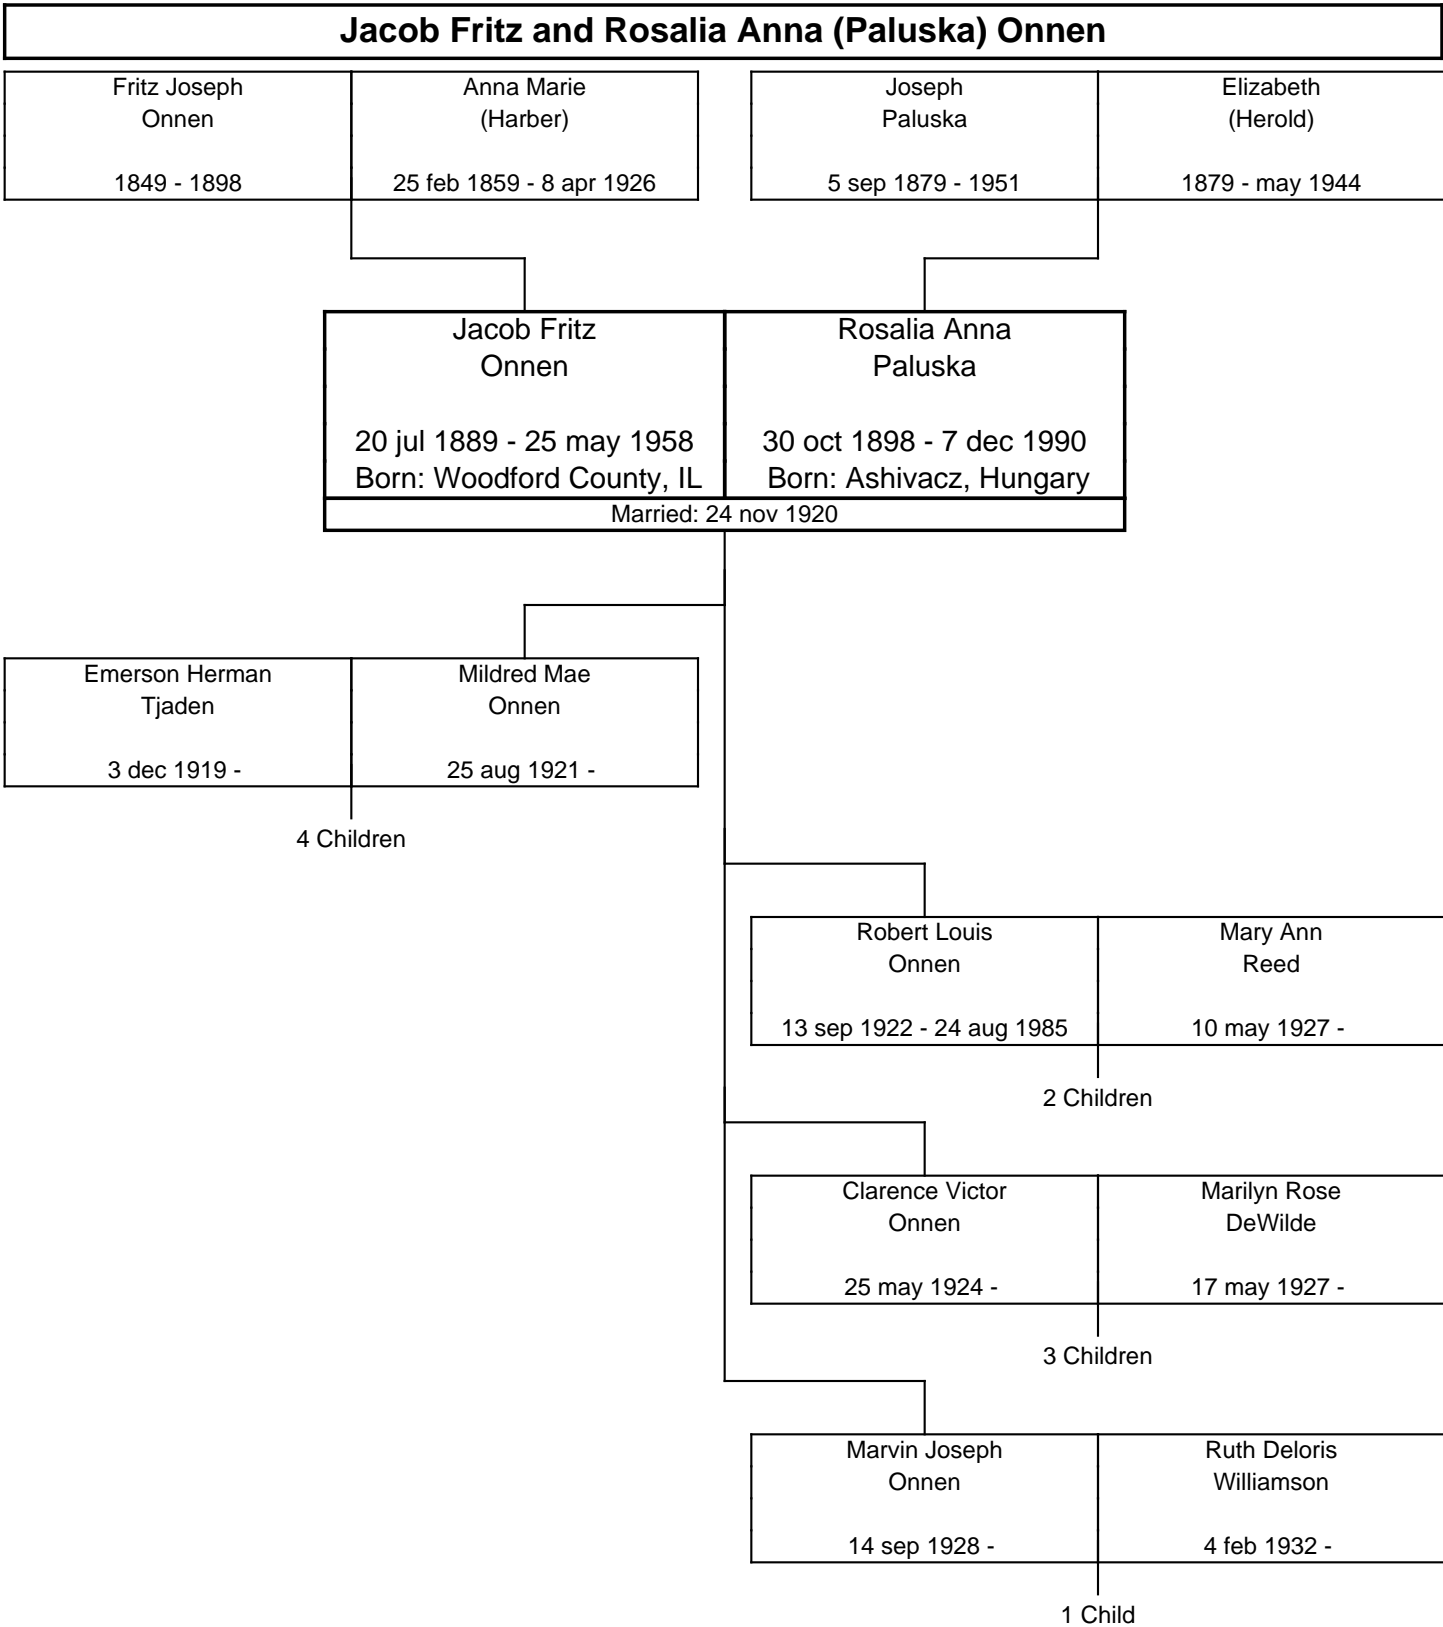

**THE**  
**PALUSKA**  
**FAMILY TREE**

**Beginning In and Around  
Woodford County, Illinois**

**1879 - Today**

Starting from Joseph and Elizabeth Paluska

Compiled by:

Michael Paluska,

Marilyn Onnen,

Ruth Onnen,

and Larry Tjaden

The PALUSKA Family Tree, First Generation

The PALUSKA Family Tree, Second Generation

**Joseph J. and Mary (Pruvast) Paluska**

Joseph Paluska 5 sep 1879 - 1951	Elizabeth (Herold) 1879 - may 1944	Father (no data)	Mother (no data)
-------------------------------------	---------------------------------------	------------------	------------------