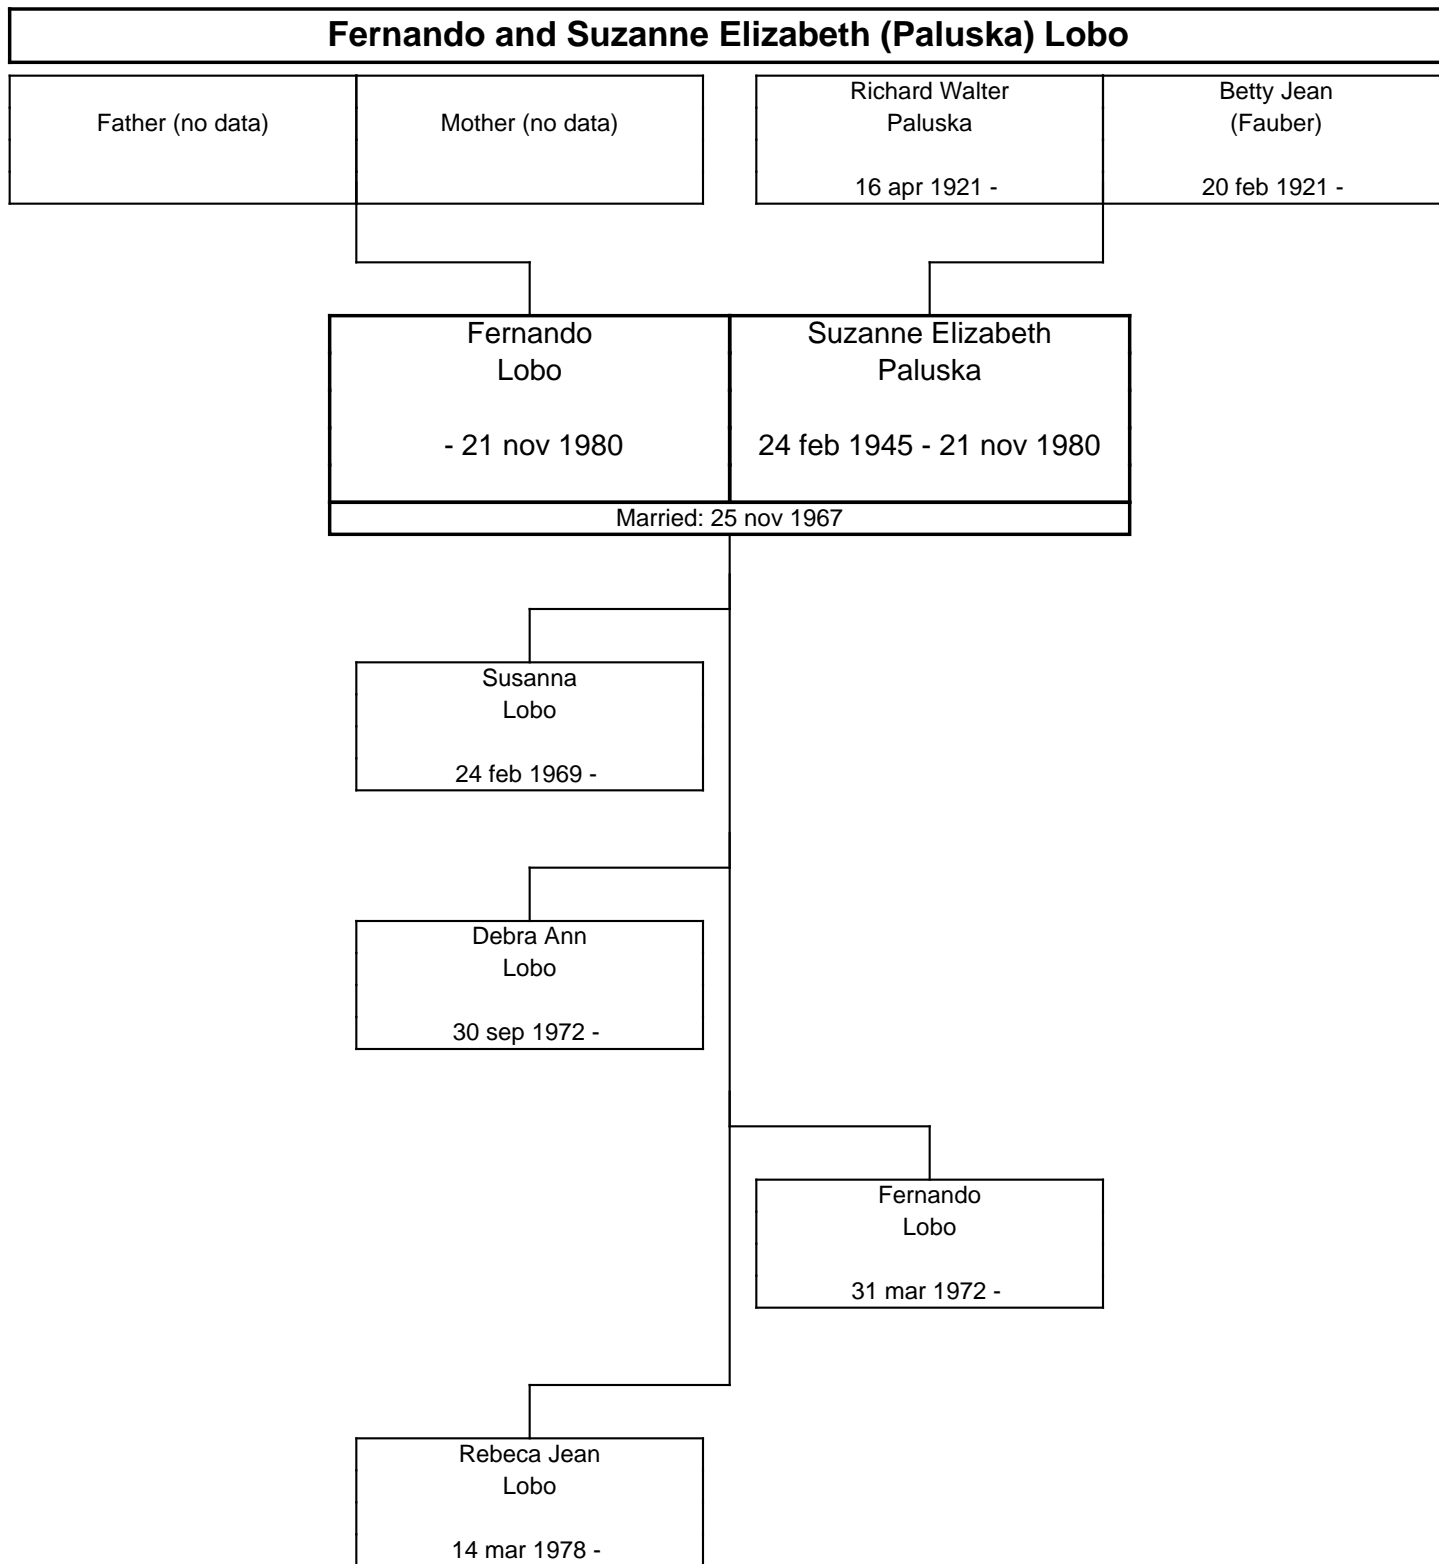

The PALUSKA Family Tree, Third Generation

The PALUSKA Family Tree, Third Generation

The PALUSKA Family Tree, Third Generation

**Douglas Richard and Marcia (Hancock) Paluska**

Richard Walter Paluska  16 apr 1921 -	Betty Jean (Fauber)  20 feb 1921 -	Father (no data)	Mother (no data)
--	---	------------------	------------------