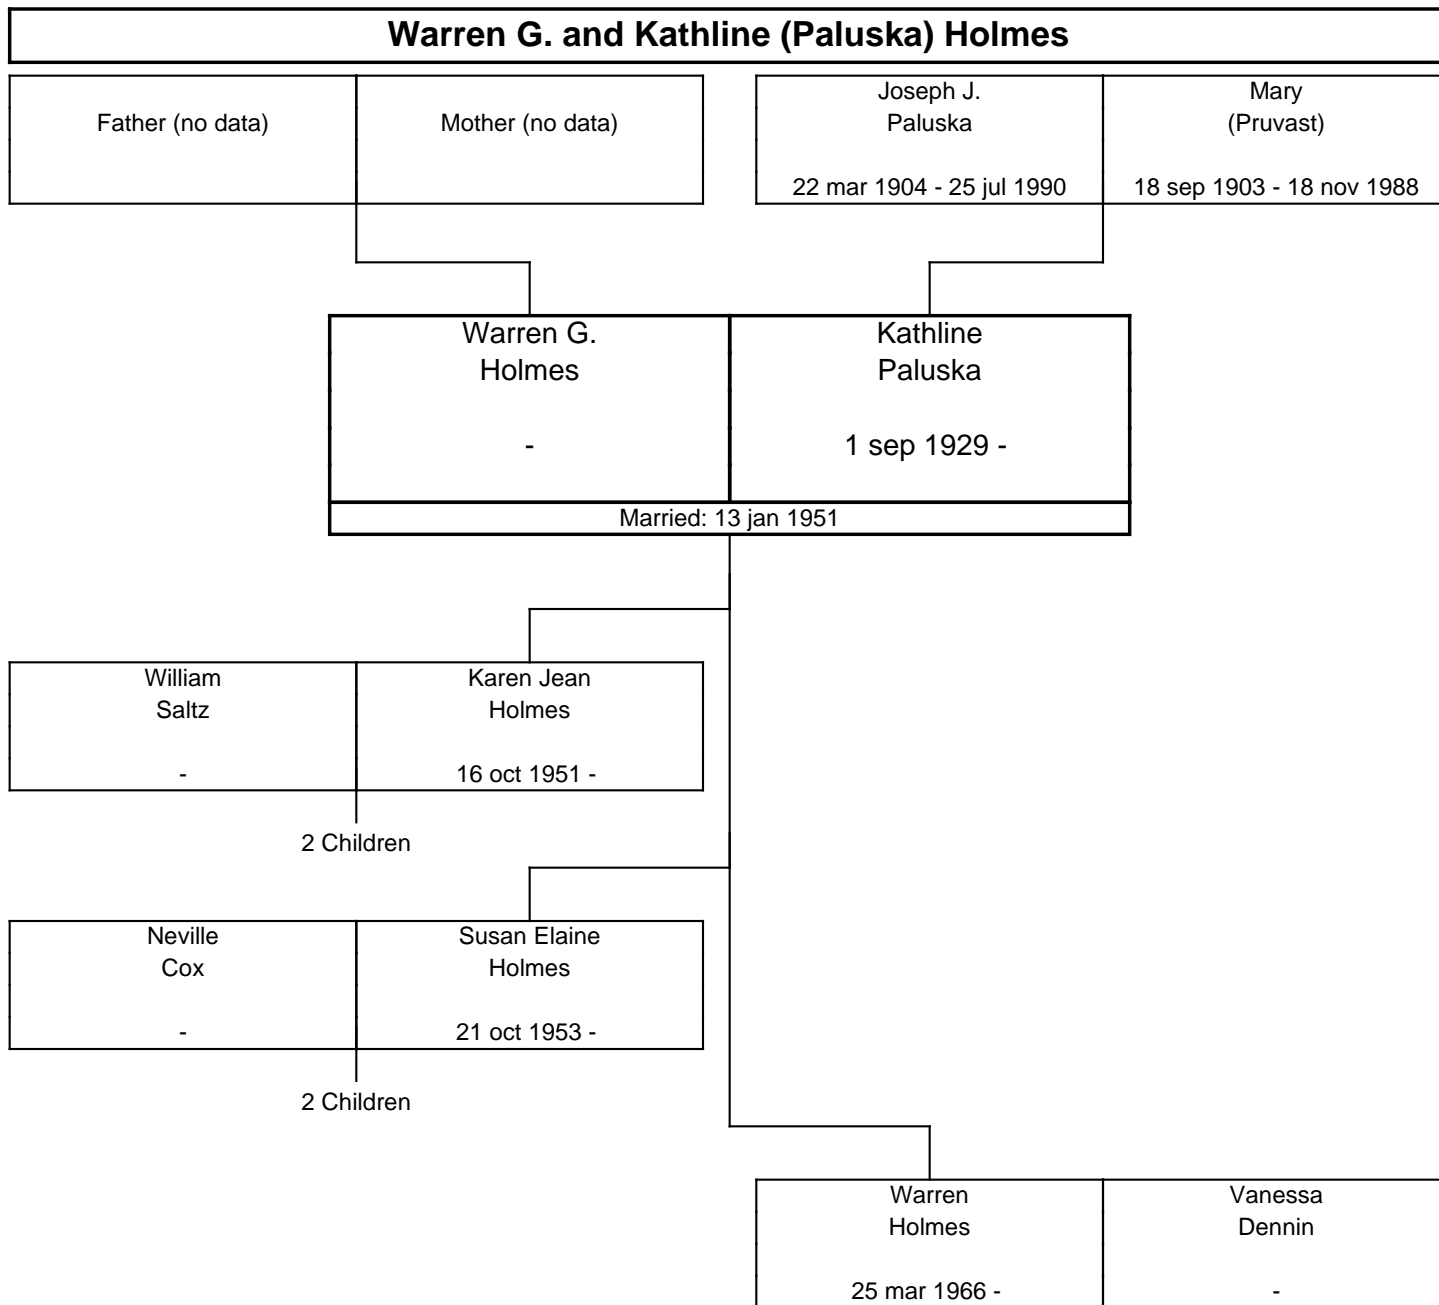

The PALUSKA Family Tree, Third Generation