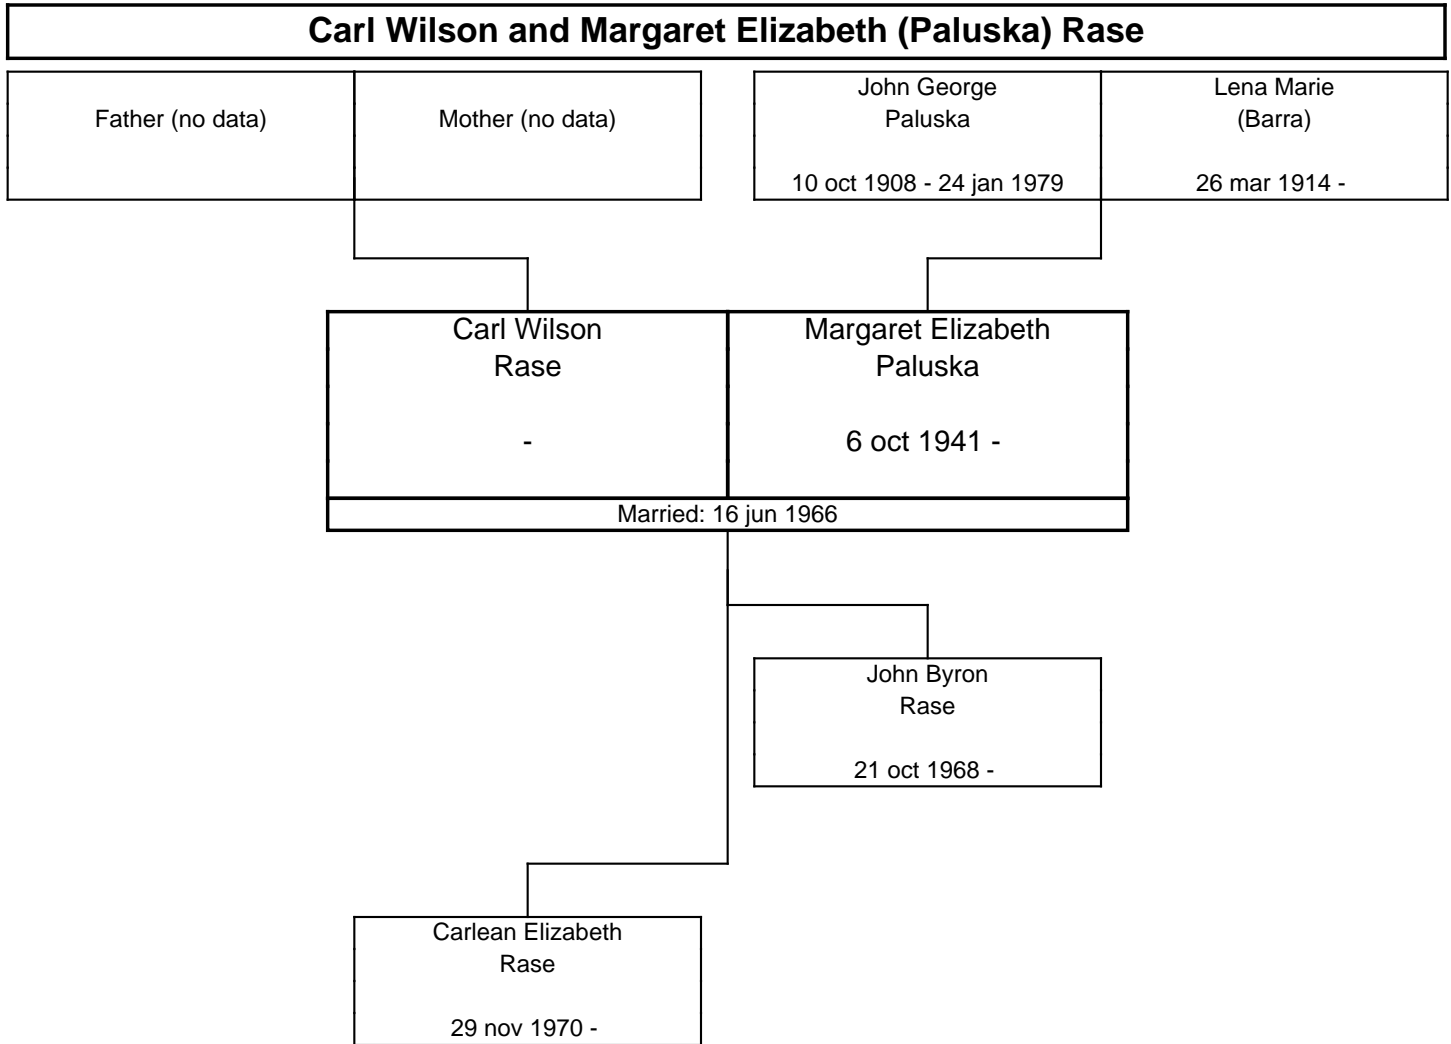

The PALUSKA Family Tree, Third Generation

The PALUSKA Family Tree, Third Generation

**Louis P. and Patrica Ann (Herbst) Vogel**

Father (no data)	Mother (no data)	Harvey Herbst 28 may 1910 - 12 feb 1975	Elizabeth (Paluska) 29 oct 1910 - 10 jun 1988
------------------	------------------	--	--