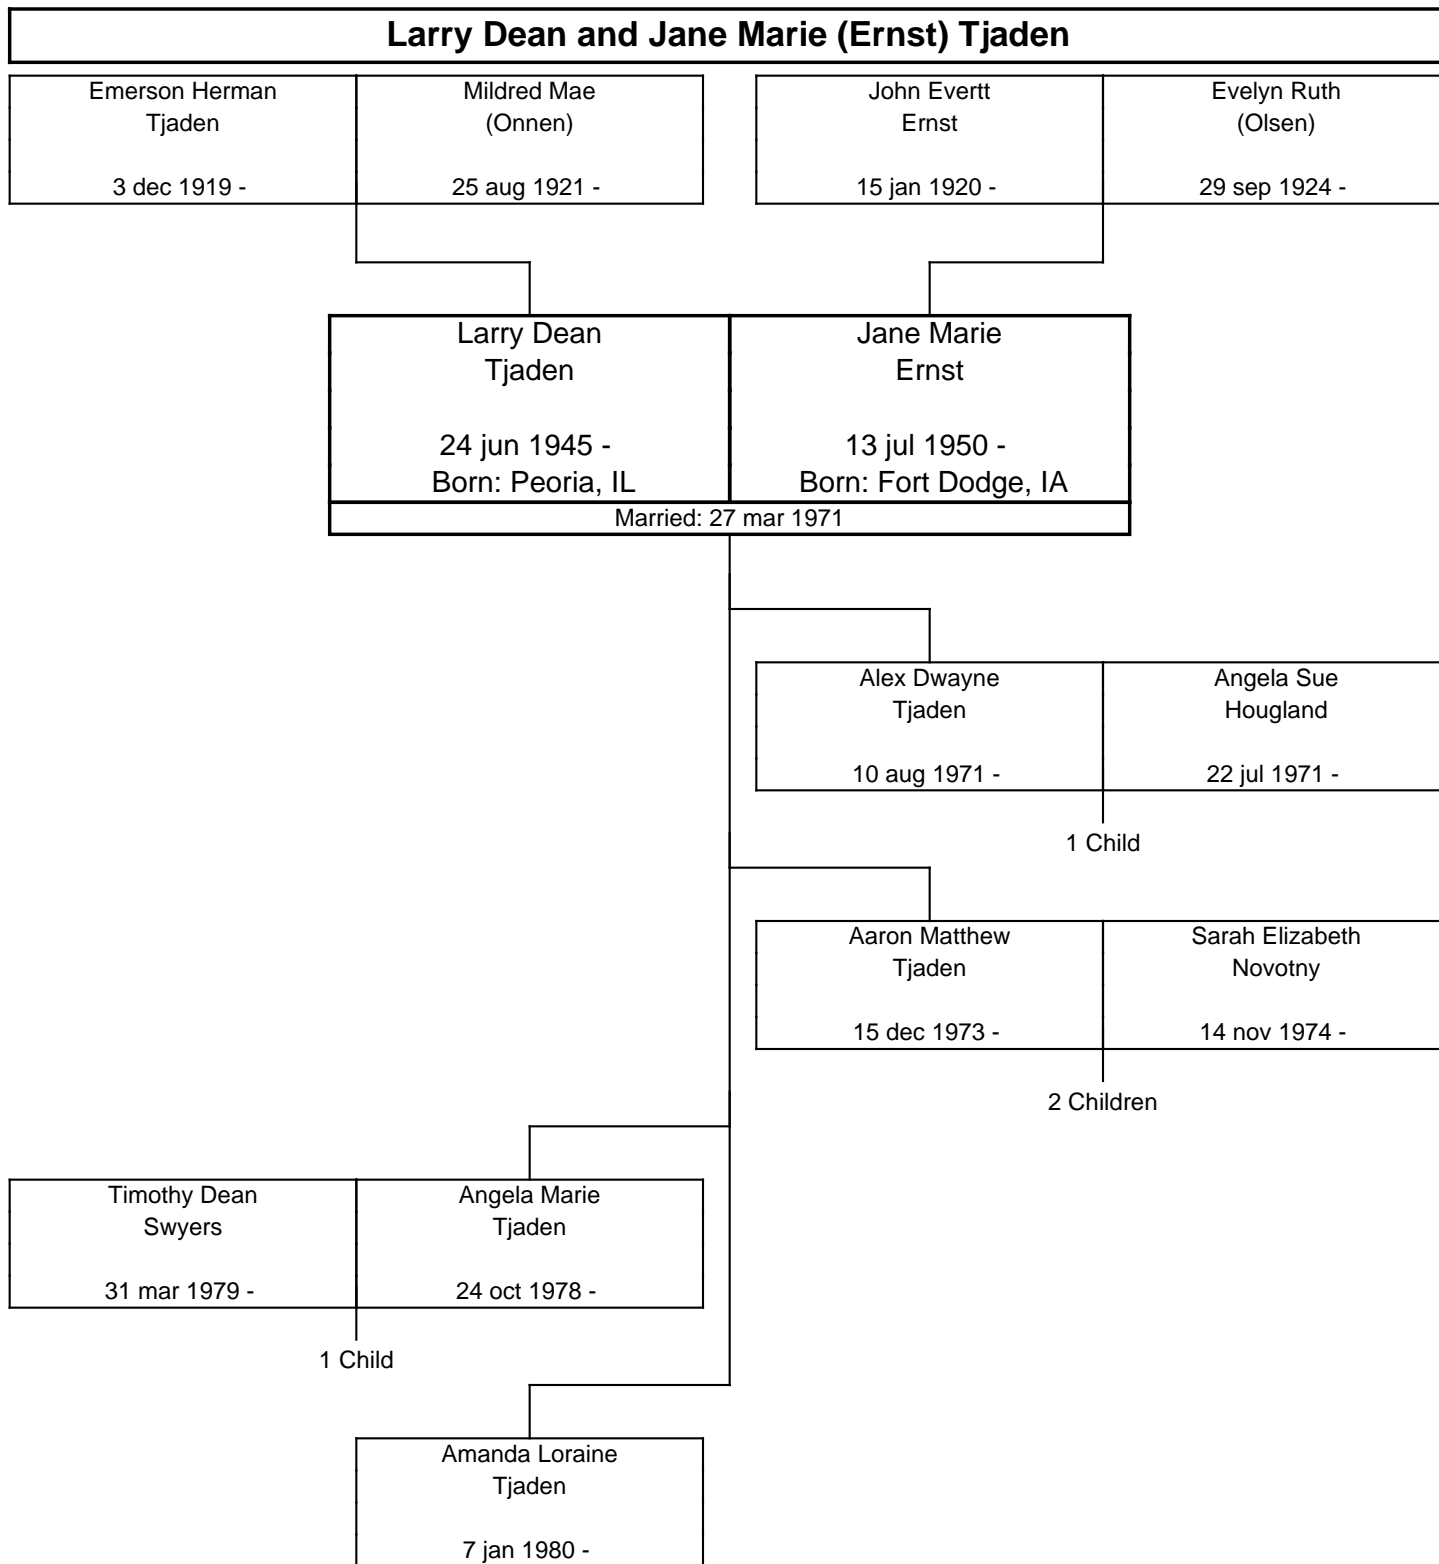

The PALUSKA Family Tree, Fourth Generation