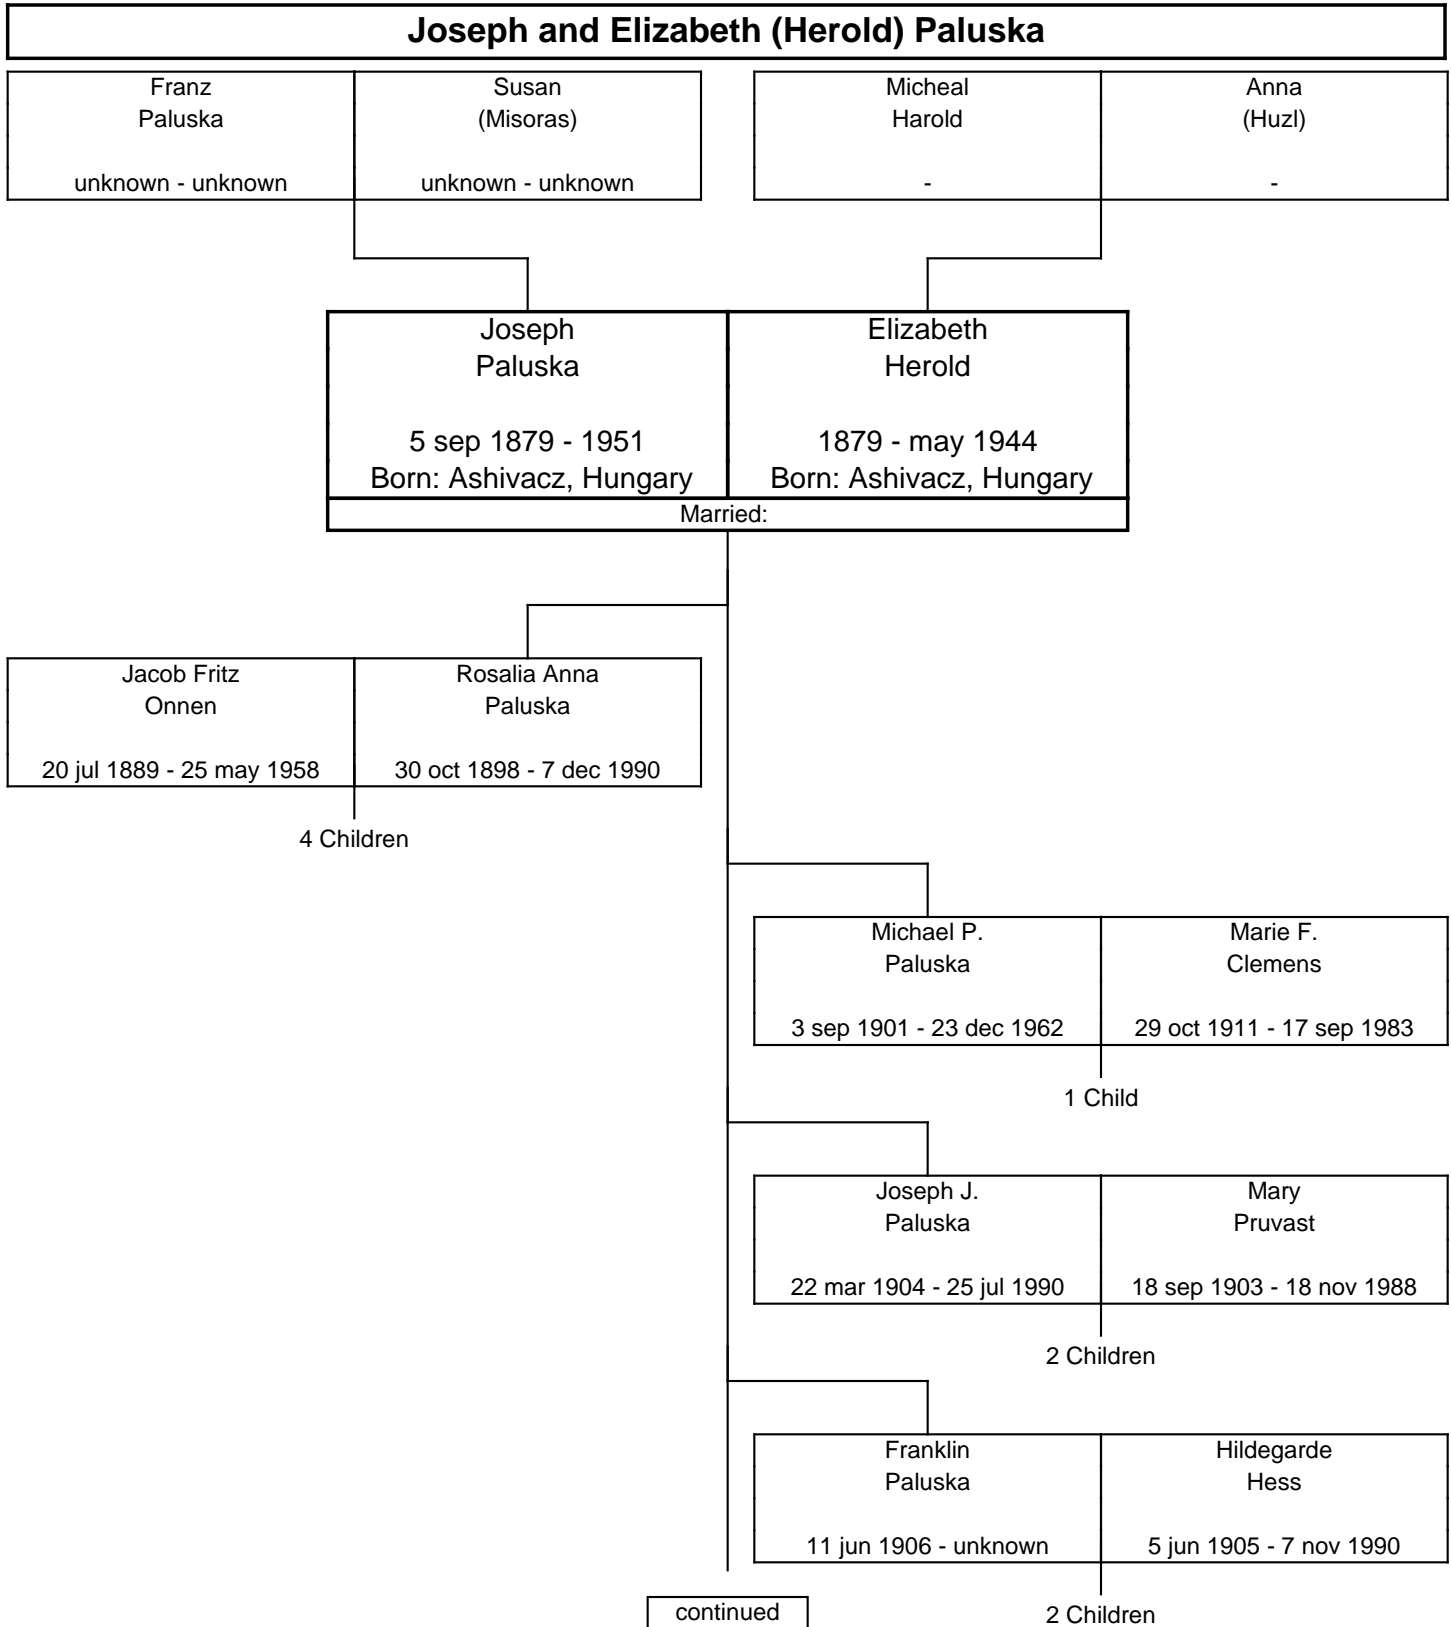

**THE**  
**PALUSKA**  
**FAMILY TREE**

**Beginning In and Around  
Woodford County, Illinois**

**1879 - Today**

Starting from Joseph and Elizabeth Paluska

Compiled by:

Michael Paluska,

Marilyn Onnen,

Ruth Onnen,

and Larry Tjaden

The PALUSKA Family Tree, First Generation

The PALUSKA Family Tree, Second Generation

**Joseph J. and Mary (Pruvast) Paluska**

Joseph Paluska 5 sep 1879 - 1951	Elizabeth (Herold) 1879 - may 1944	Father (no data)	Mother (no data)
-------------------------------------	---------------------------------------	------------------	------------------