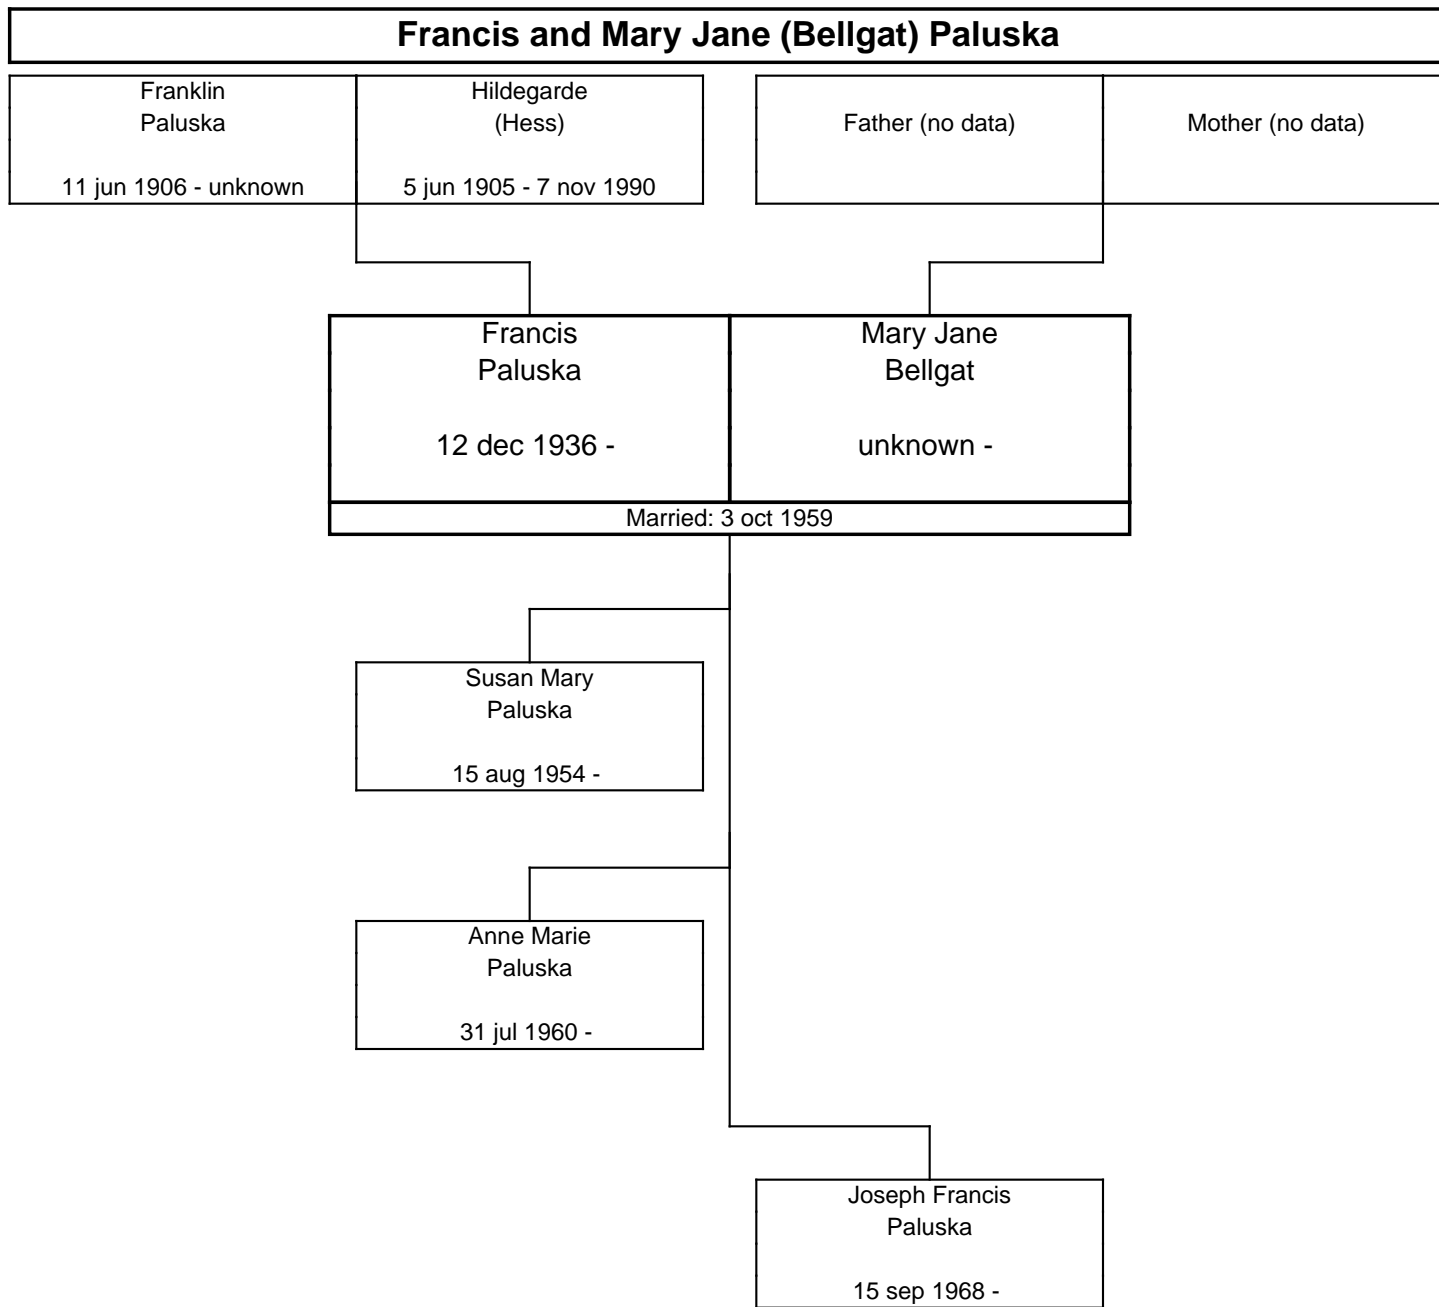

The PALUSKA Family Tree, Third Generation

The PALUSKA Family Tree, Third Generation

**Louis P. and Patrica Ann (Herbst) Vogel**

Father (no data)	Mother (no data)	Harvey Herbst 28 may 1910 - 12 feb 1975	Elizabeth (Paluska) 29 oct 1910 - 10 jun 1988
------------------	------------------	--	--