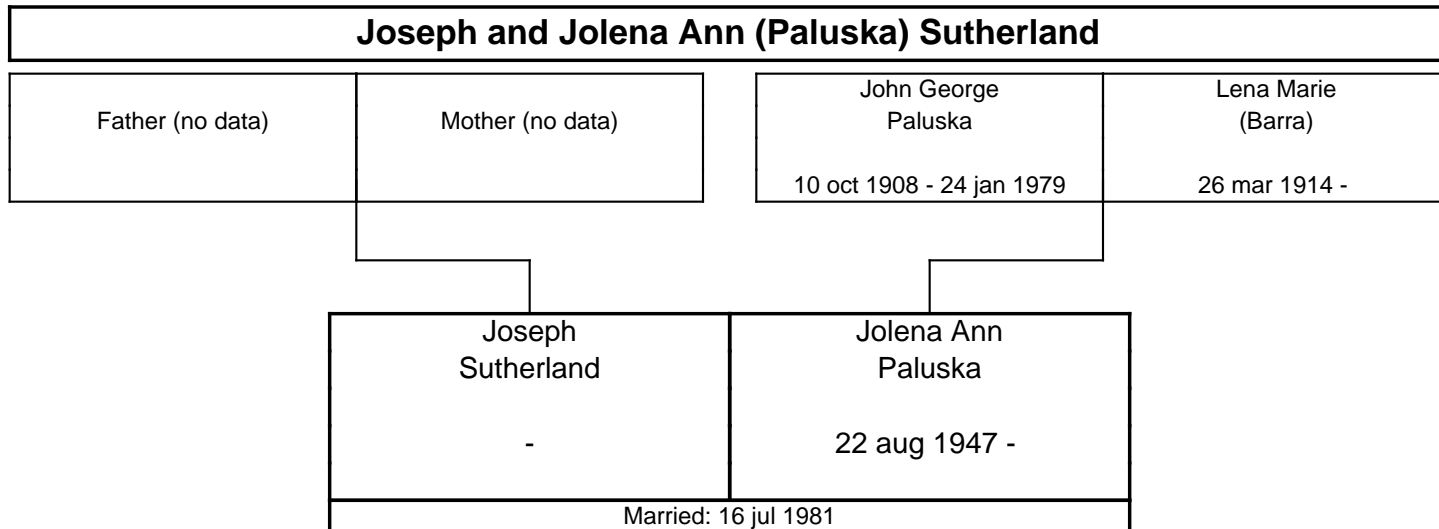

The PALUSKA Family Tree, Third Generation