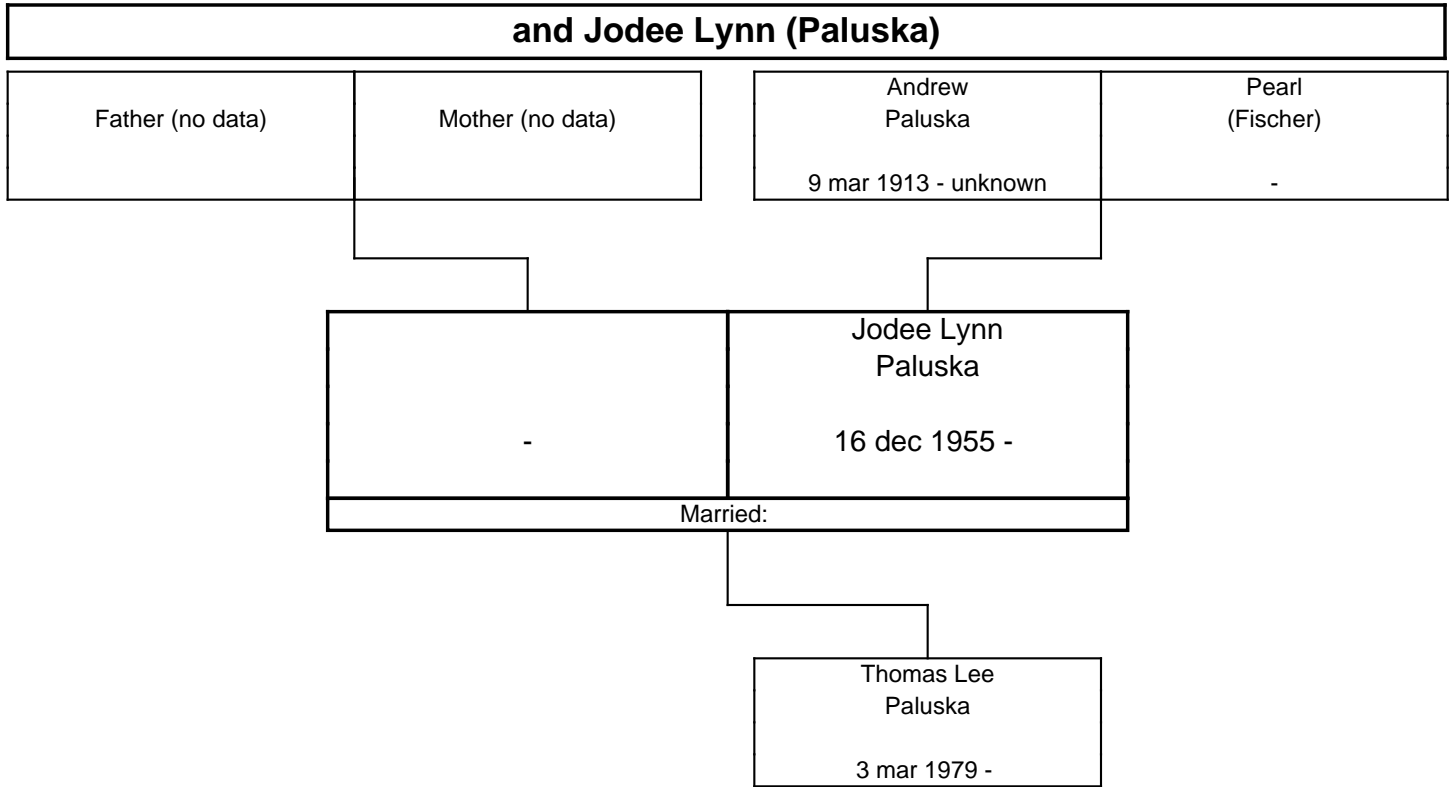

1 Child

Thomas Brian Vogel 10 jun 1962 -	Janice Farmer -
-------------------------------------	--------------------

1 Child

Danial Dean Vogel 12 mar 1979 -
------------------------------------

The PALUSKA Family Tree, Third Generation

The PALUSKA Family Tree, Third Generation

The PALUSKA Family Tree, Third Generation

The PALUSKA Family Tree, Third Generation

**Douglas Richard and Marcia (Hancock) Paluska**

Richard Walter Paluska  16 apr 1921 -	Betty Jean (Fauber)  20 feb 1921 -	Father (no data)	Mother (no data)
--	---	------------------	------------------