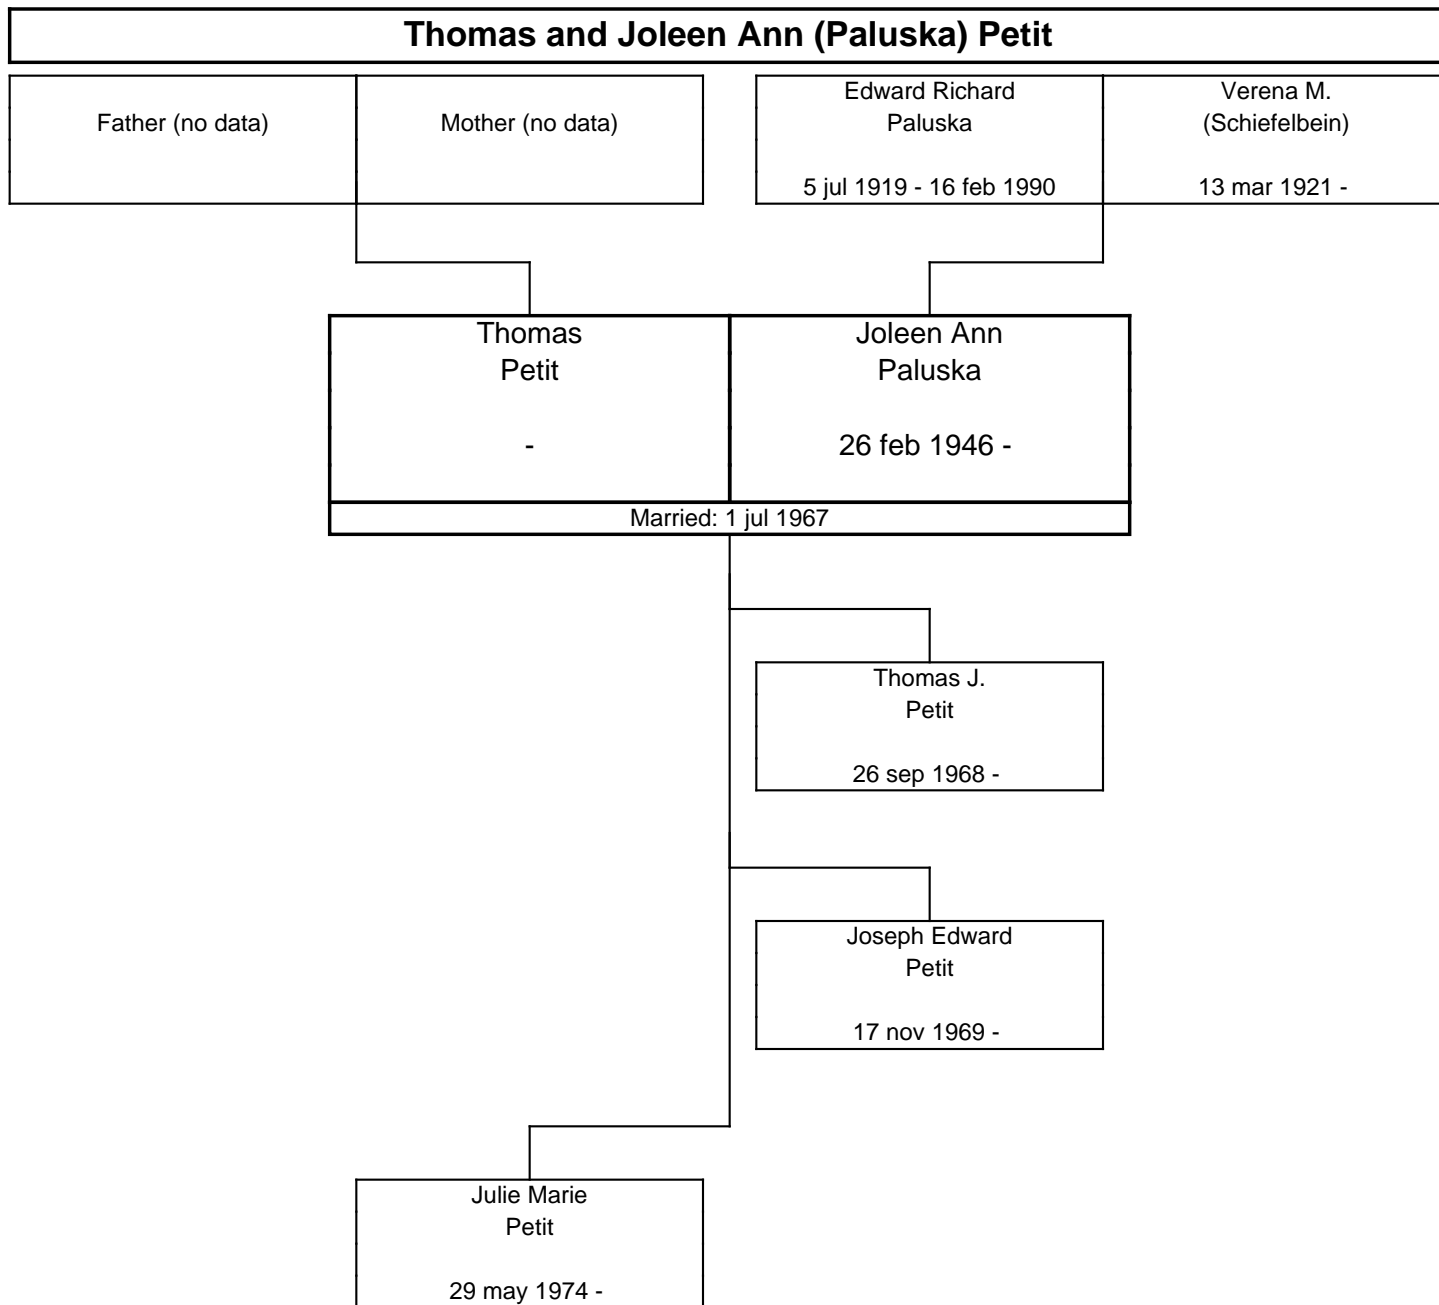

1 Child

Thomas Brian Vogel 10 jun 1962 -	Janice Farmer -
-------------------------------------	--------------------

1 Child

Danial Dean Vogel 12 mar 1979 -
------------------------------------

The PALUSKA Family Tree, Third Generation

The PALUSKA Family Tree, Third Generation

The PALUSKA Family Tree, Third Generation

The PALUSKA Family Tree, Third Generation

**Douglas Richard and Marcia (Hancock) Paluska**

Richard Walter Paluska  16 apr 1921 -	Betty Jean (Fauber)  20 feb 1921 -	Father (no data)	Mother (no data)
--	---	------------------	------------------