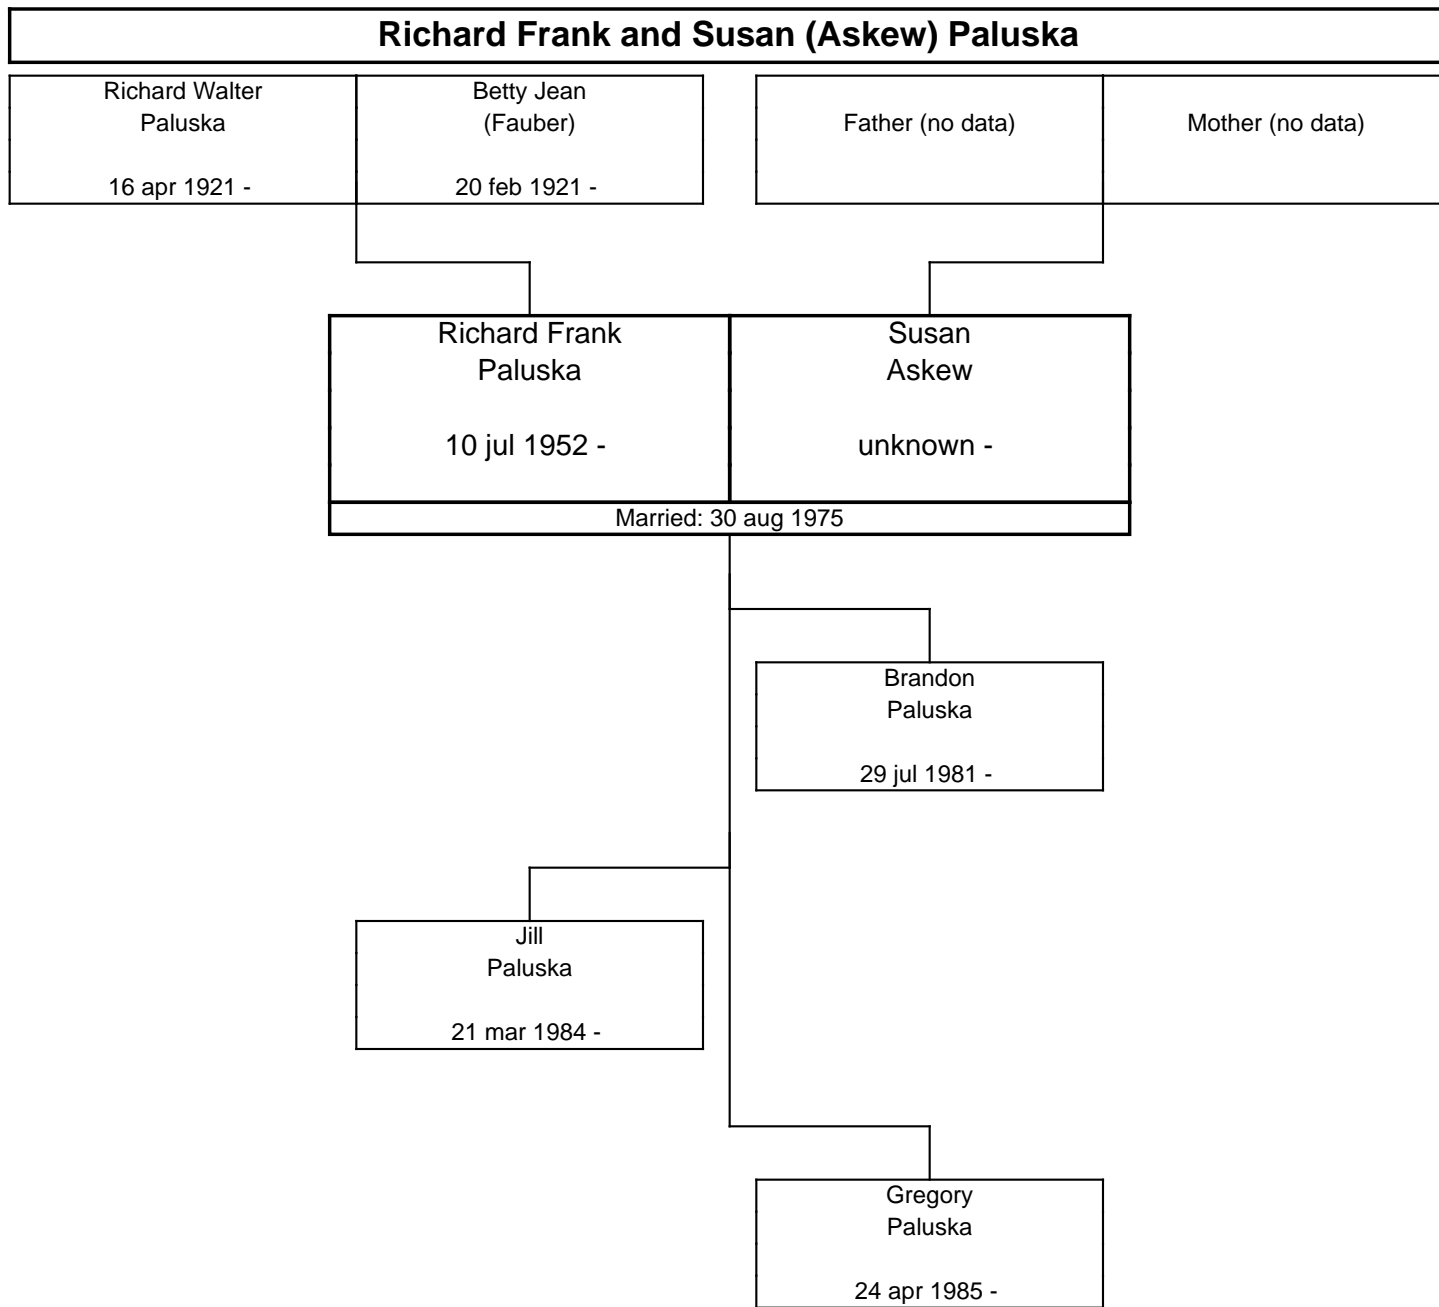

The PALUSKA Family Tree, Third Generation