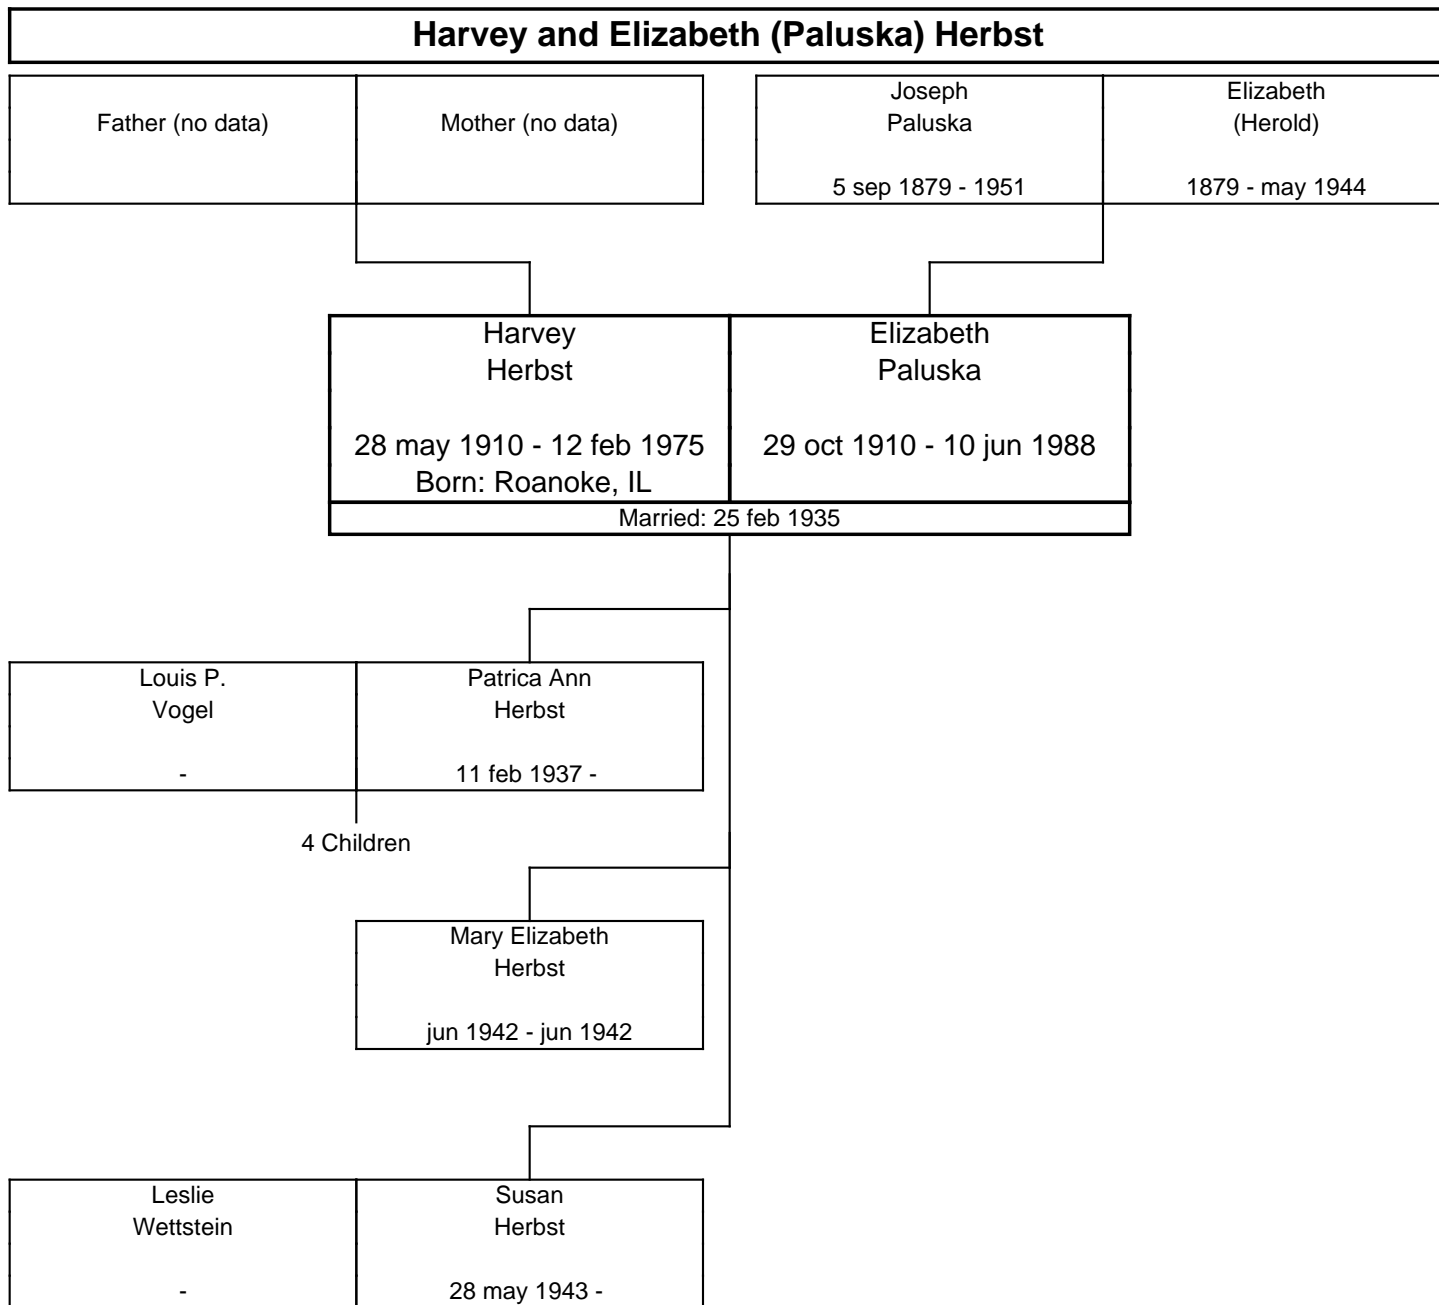

The PALUSKA Family Tree, Second Generation