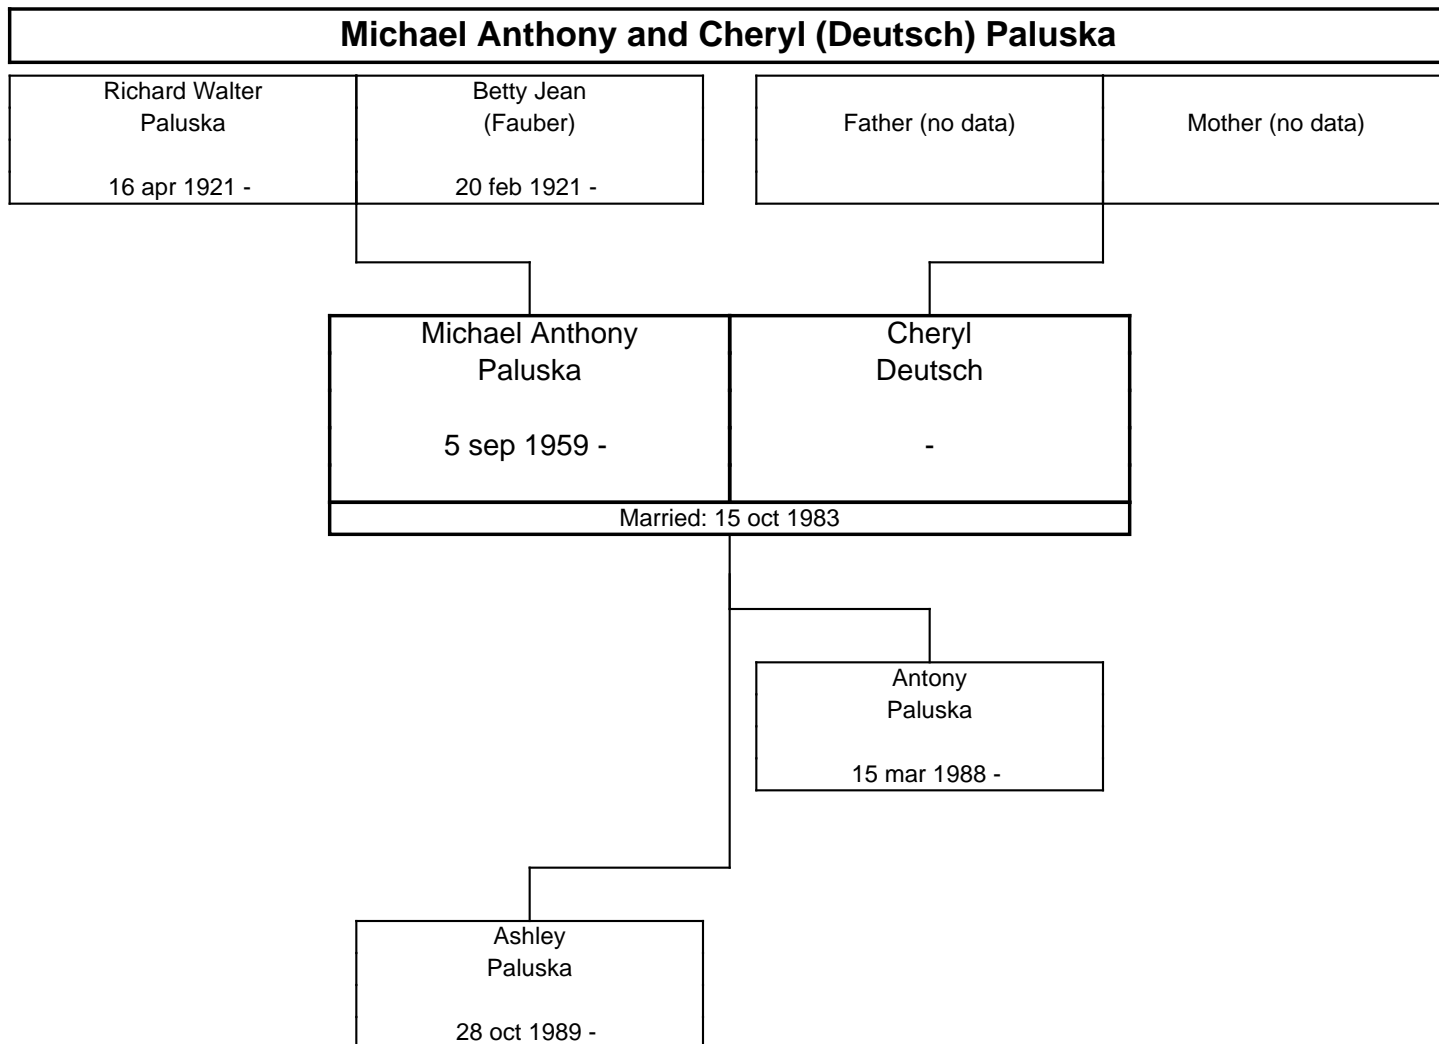

The PALUSKA Family Tree, Third Generation

The PALUSKA Family Tree, Third Generation

The PALUSKA Family Tree, Third Generation

**Douglas Richard and Marcia (Hancock) Paluska**

Richard Walter Paluska  16 apr 1921 -	Betty Jean (Fauber)  20 feb 1921 -	Father (no data)	Mother (no data)
--	---	------------------	------------------

Jason Douglas  
Paluska  
  
3 apr 1982 -

Matthew George  
Paluska  
  
24 oct 1982 -

The PALUSKA Family Tree, Third Generation

The PALUSKA Family Tree, Third Generation

**James Leroy and Gloria Jane (Miller) Tjaden**