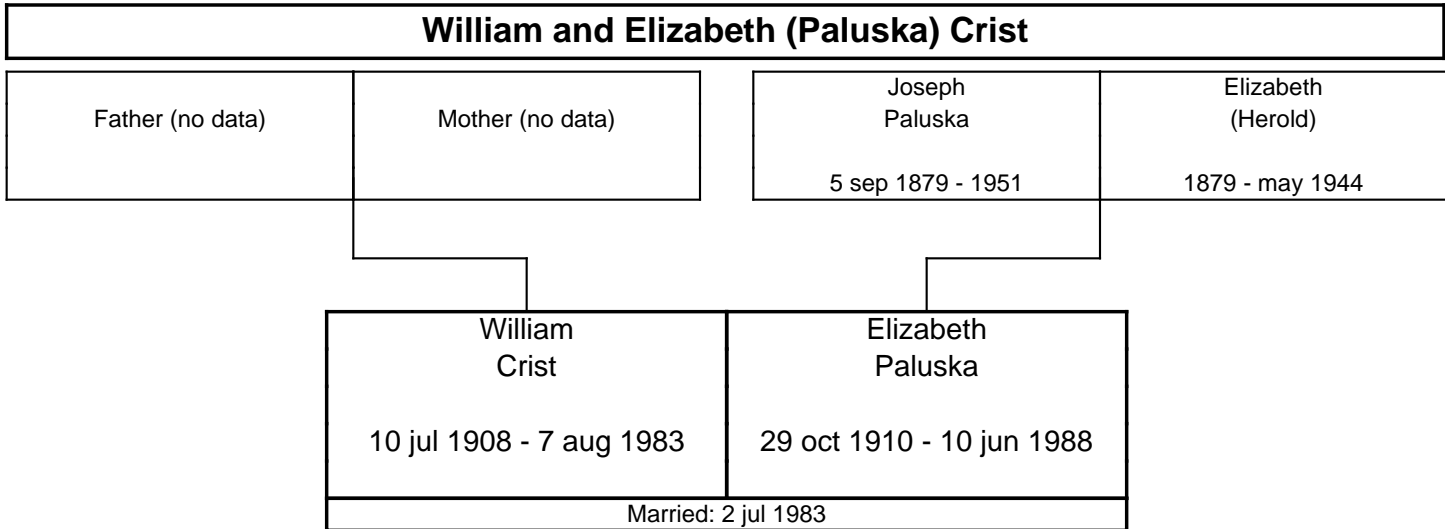

John George Paluska  10 oct 1908 - 24 jan 1979 Born: Ashivacz, Hungary	Lena Marie Barra  26 mar 1914 -
Married: 25 feb 1935	

Carl Wilson Rase  -	Margaret Elizabeth Paluska  6 oct 1941 -
------------------------------	---

2 Children

Joseph Sutherland  -	Jolena Ann Paluska  22 aug 1947 -
-------------------------------	--

The PALUSKA Family Tree, Second Generation

The PALUSKA Family Tree, Second Generation

**Edward Richard and Verena M. (Schiefelbein) Paluska**