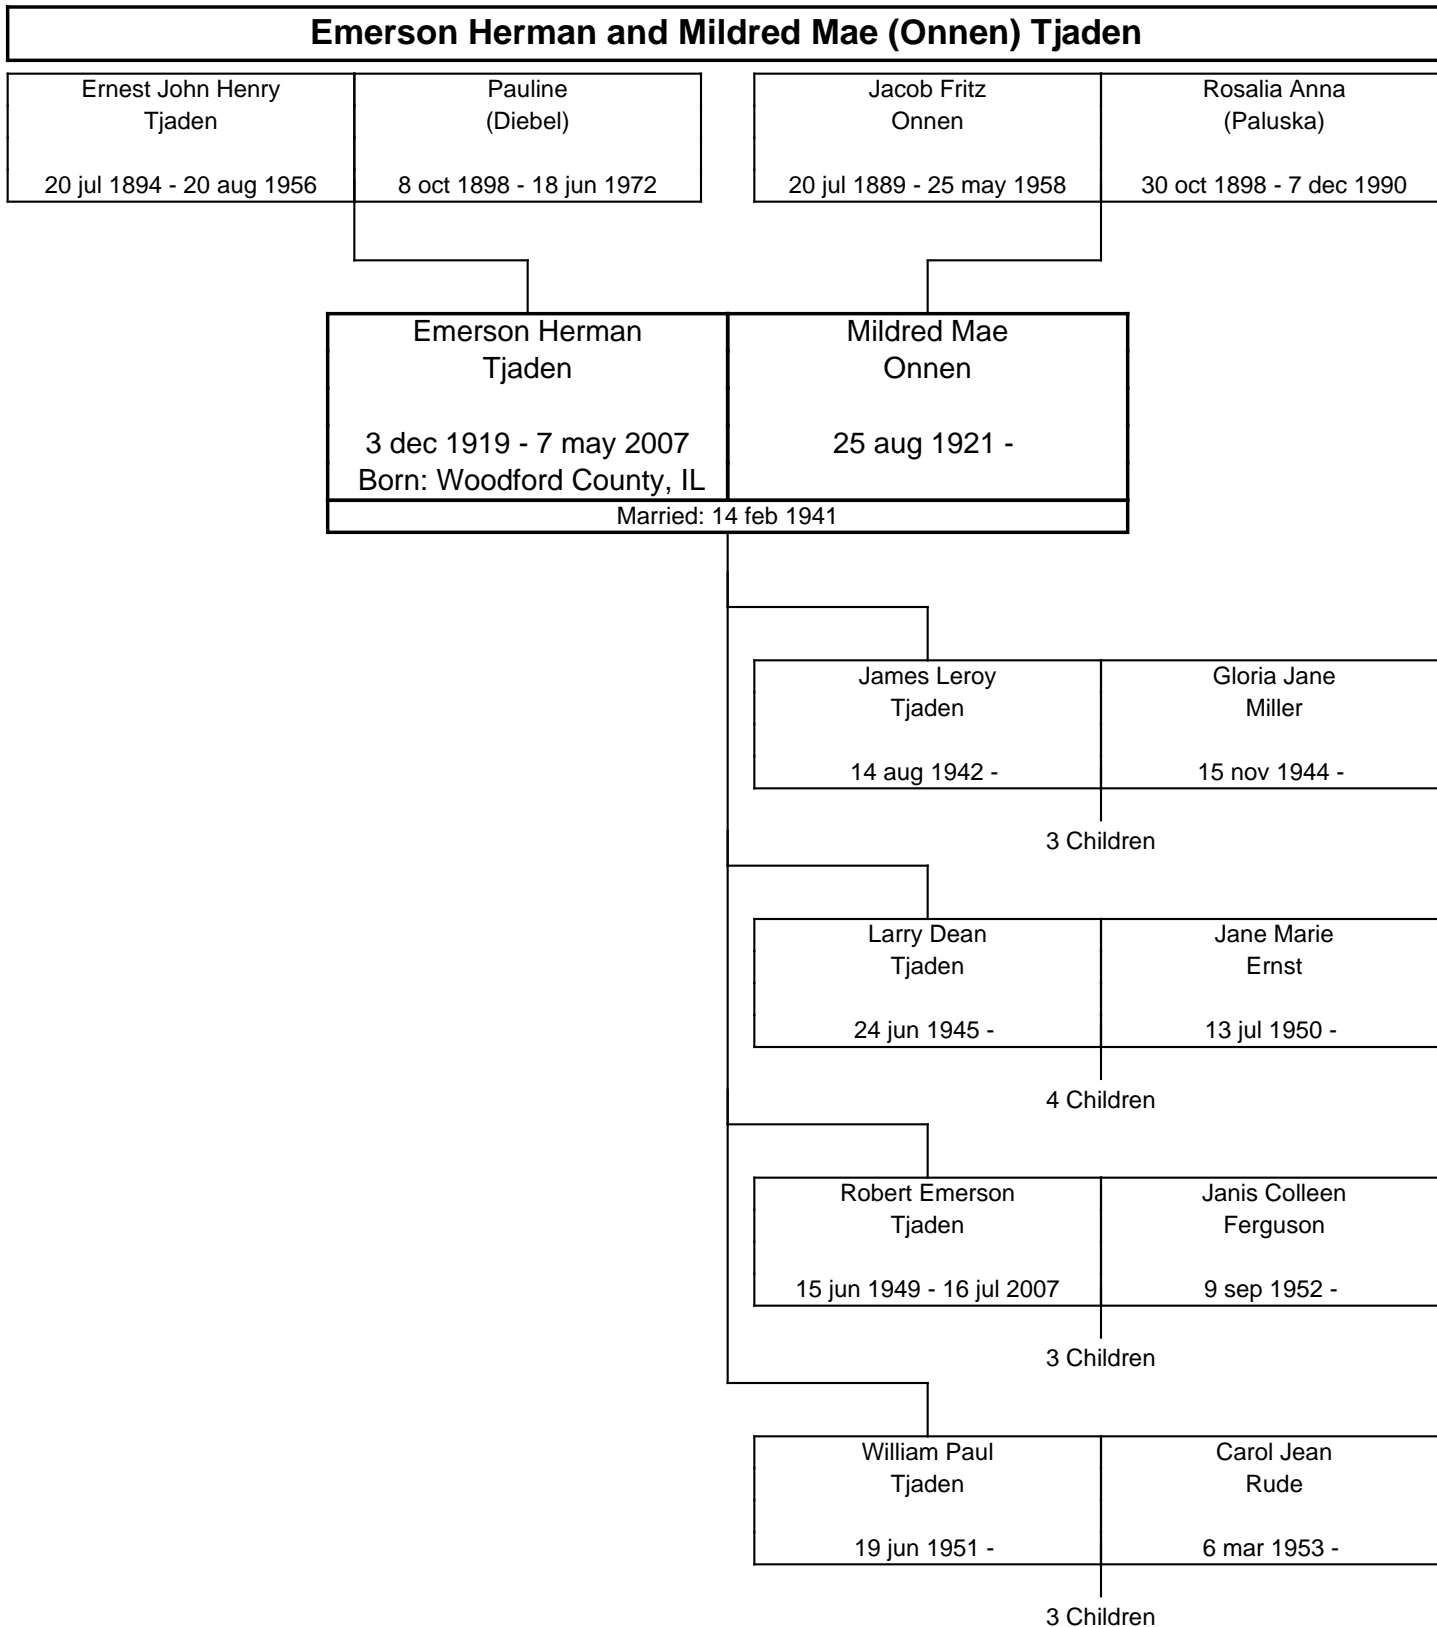

**THE**  
**ONNEN**  
**FAMILY TREE**

**Beginning In and Around  
Woodford County, Illinois**

**1849 - Today**

Starting from Fritz and Anna Onnen

Including:

Audi, Baker, Bannan, Betchel, Craig, DeWaard, Dubois, Fehr, Fichera, Flaa,  
Folkers, Gerzema, Golladay, Harris, Hassell, Hatcher, Heath, Lash, Keen,  
Melchin, Miller, Monge, Moo, Moses, Pheifer, Poland, Reeves, Skalik, Stortz,  
Swyers, Tjaden, Vanlandegen, Wehrli, Wenzell, and Wragge

The ONNEN Family Tree, Second Generation

The ONNEN Family Tree, Second Generation

The ONNEN Family Tree, Third Generation

**Marvin Joseph and Ruth Deloris (Williamson) Onnen**

Jacob Fritz Onnen 20 jul 1889 - 25 may 1958	Rosalia Anna (Paluska) 30 oct 1898 - 7 dec 1990	Maynard M. Williamson 17 may 1892 - feb 1983	Mayme L. (Golden) -
--	--	---	------------------------