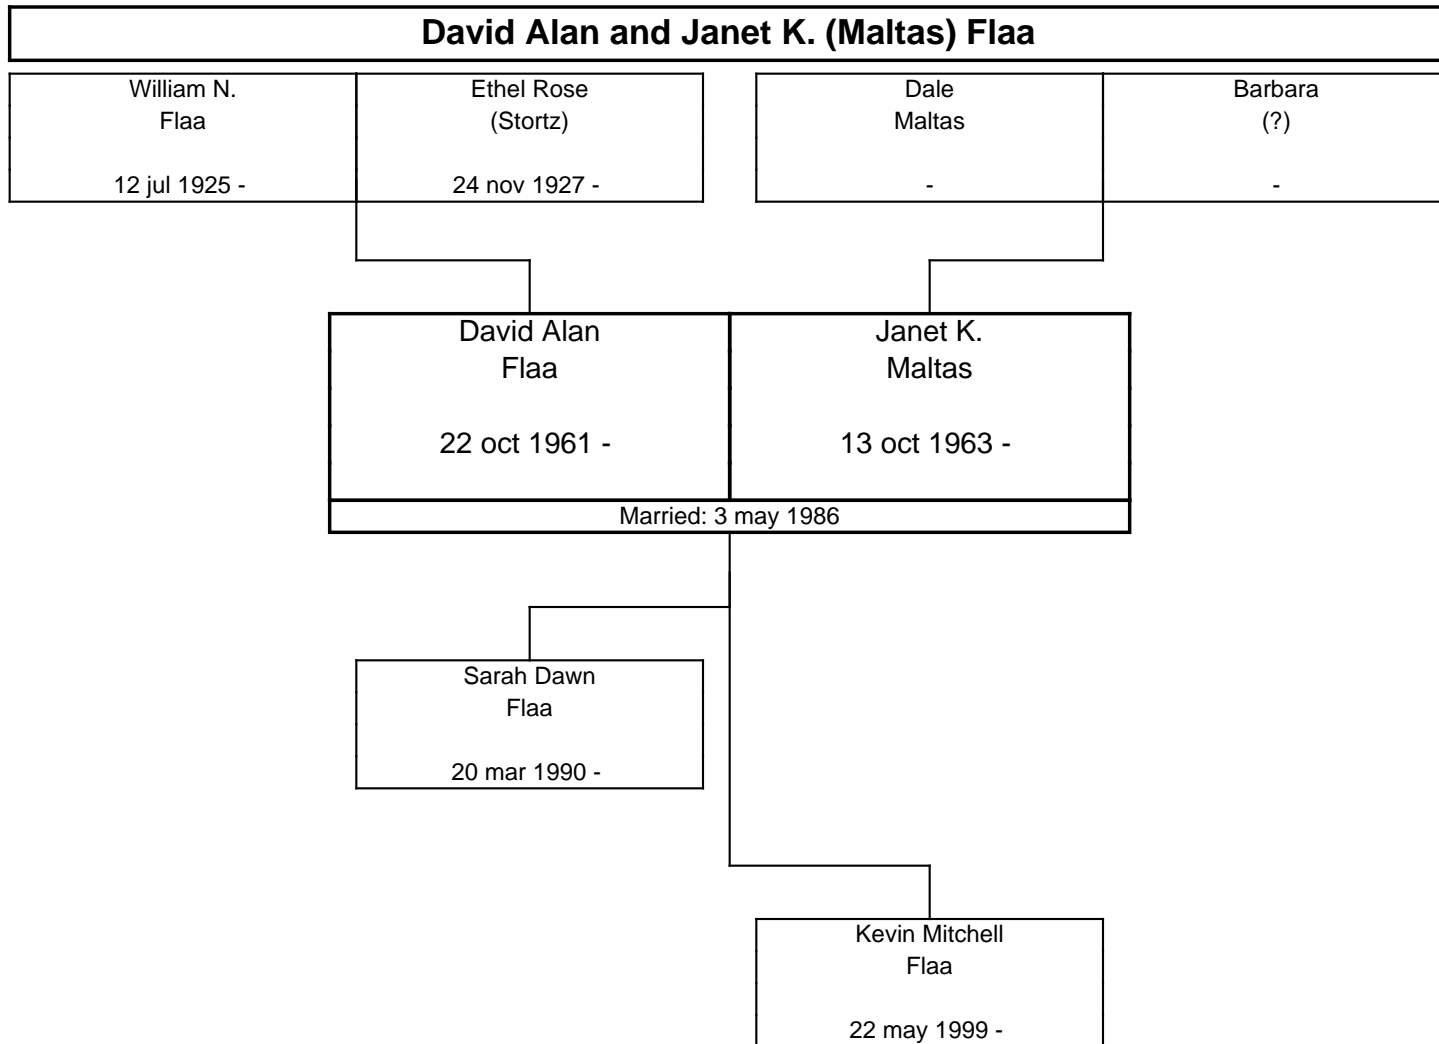

The ONNEN Family Tree, Fourth Generation

The ONNEN Family Tree, Fourth Generation

The ONNEN Family Tree, Fourth Generation

**Mark Alan and Nancy Jo (Wendling) Poland**

Darrell T. Poland 9 may 1924 - 6 mar 2007	Edith M. (Stortz) 24 mar 1931 -	Harold Wendling 13 nov 1936 -	Arlene (Deany) 13 nov 1937 -
---	---------------------------------------	-------------------------------------	------------------------------------