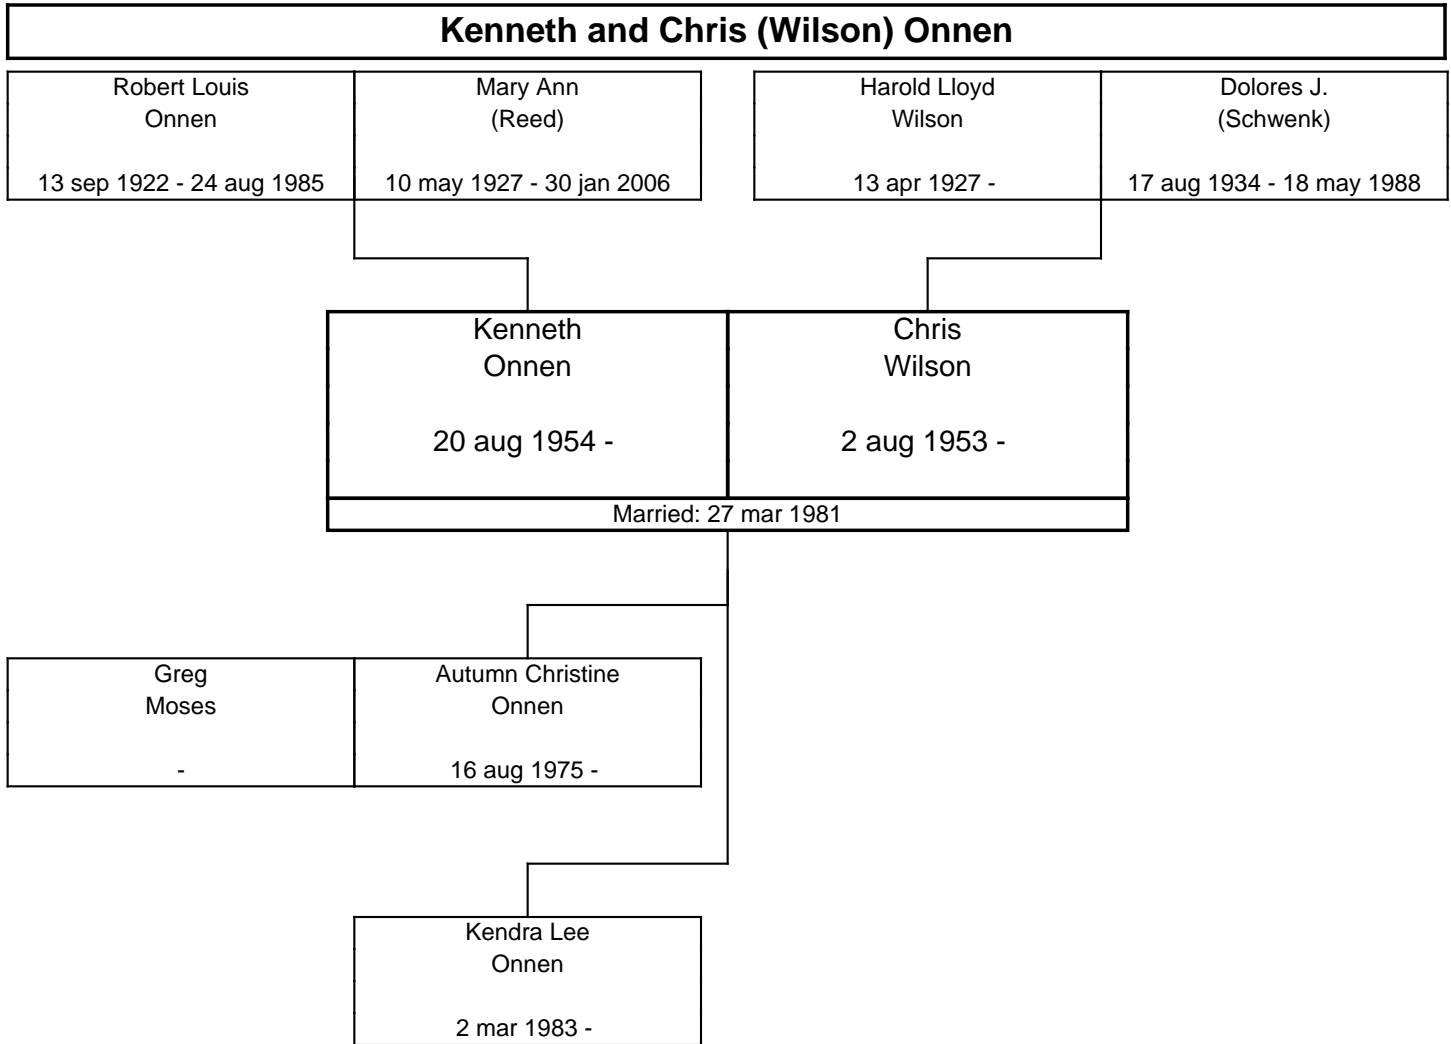

3 Children

Jakub Karol Skalik 6 apr 1982 -	Amanda Loraine Tjaden 7 jan 1980 -
------------------------------------	---------------------------------------

The ONNEN Family Tree, Fourth Generation

The ONNEN Family Tree, Fourth Generation