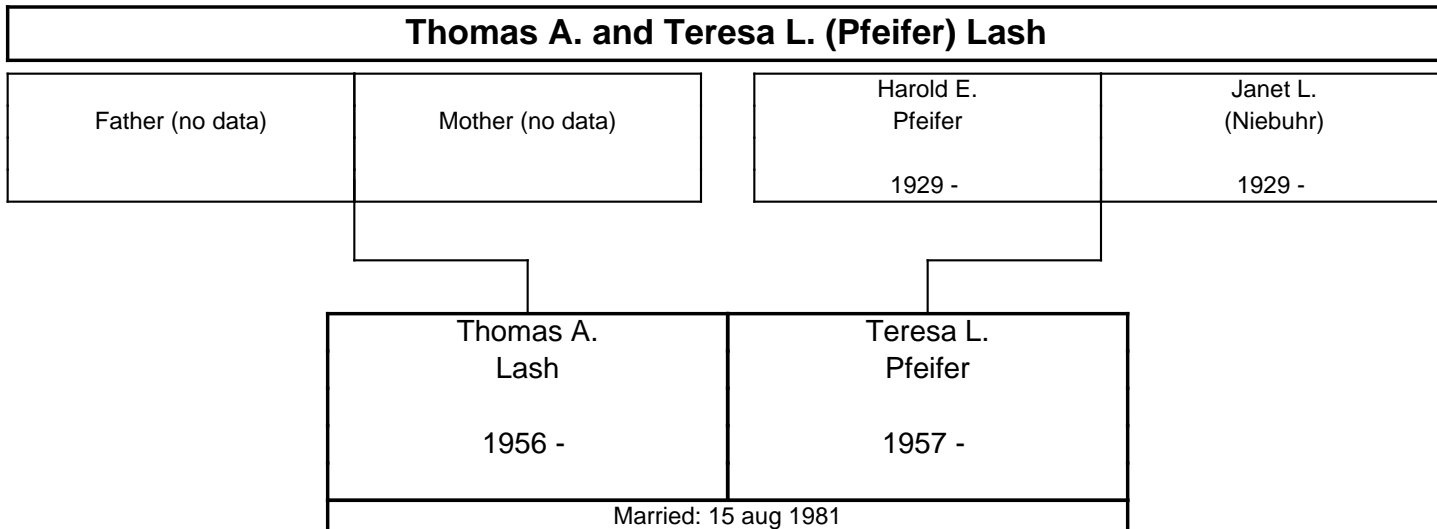

The ONNEN Family Tree, Fourth Generation