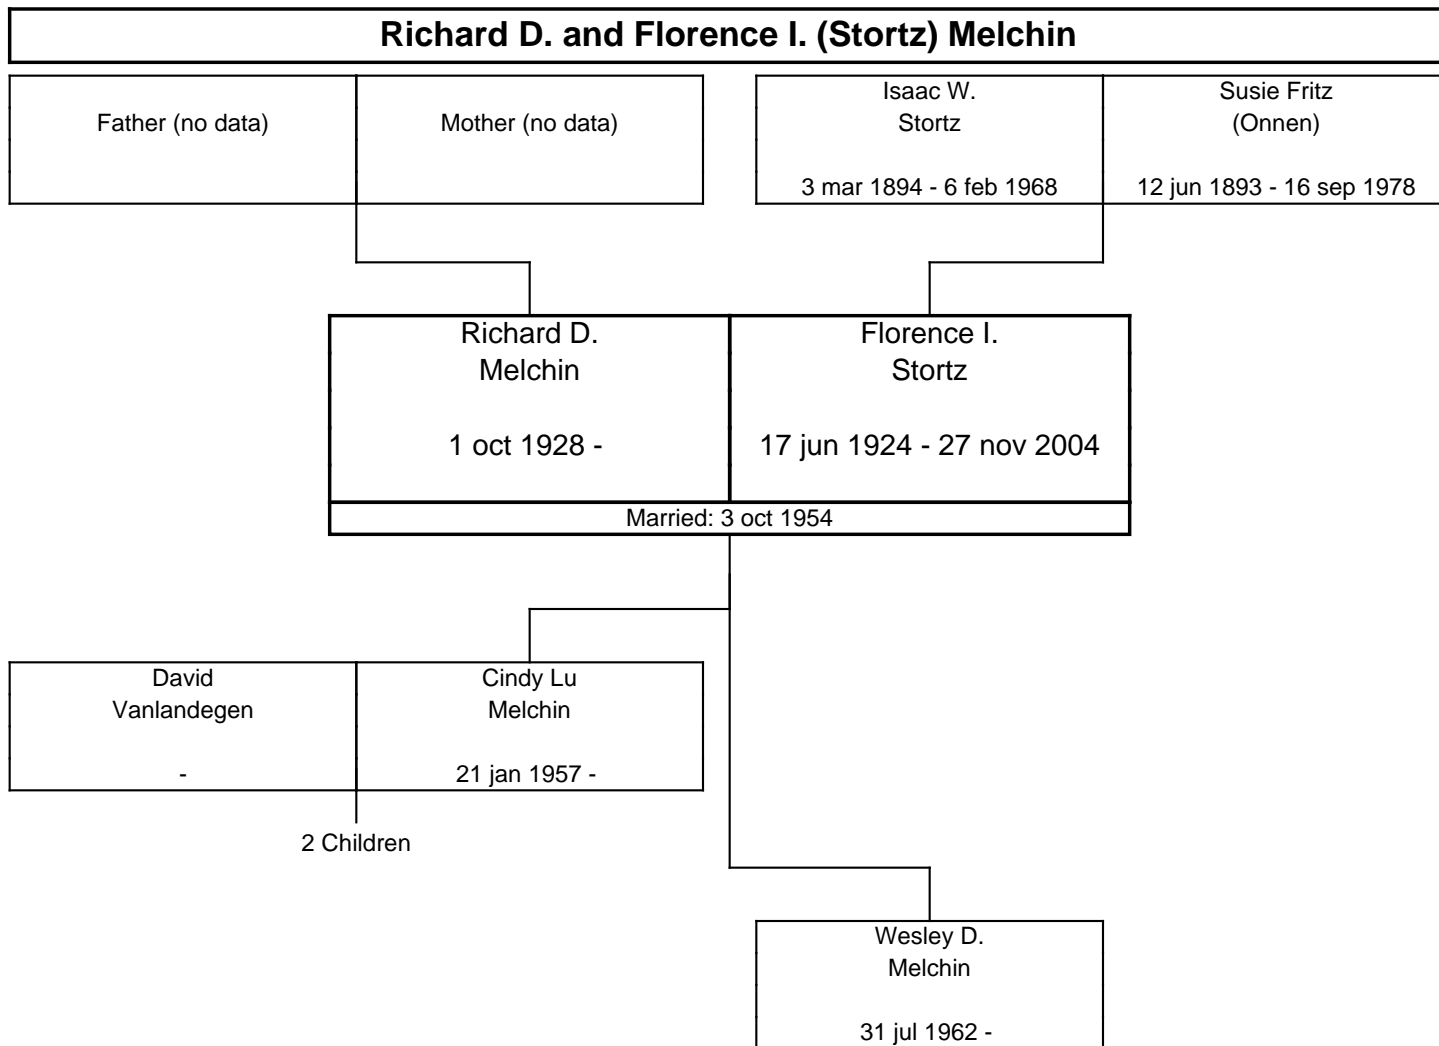

3 Children

The ONNEN Family Tree, Third Generation

The ONNEN Family Tree, Third Generation

The ONNEN Family Tree, Third Generation

**Frederick and Amy Lee (Jennings) Onnen**

Lester F. Onnen 22 jun 1911 - 24 jun 2001	Leona (?) 4 aug 1922 -	Floyd Eldon Jennings 20 jul 1917 -	Lois (McKittrick) 11 nov 1919 -
---	------------------------------	--	---------------------------------------