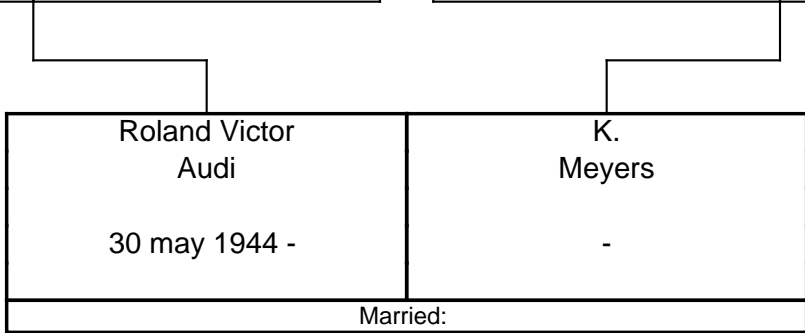

Leroy Paul Audi 3 feb 1940 -	L. Sayre -
Married:	

J. Audi -	-
--------------	---

2 Children

The ONNEN Family Tree, Fourth Generation

**Roland Victor and K. (Meyers) Audi**

James Audi  8 nov 1890 - 18 jan 1968	Bernice M. (Stortz)  27 jan 1916 - 8 dec 1994	Father (no data)	Mother (no data)
---	--	------------------	------------------