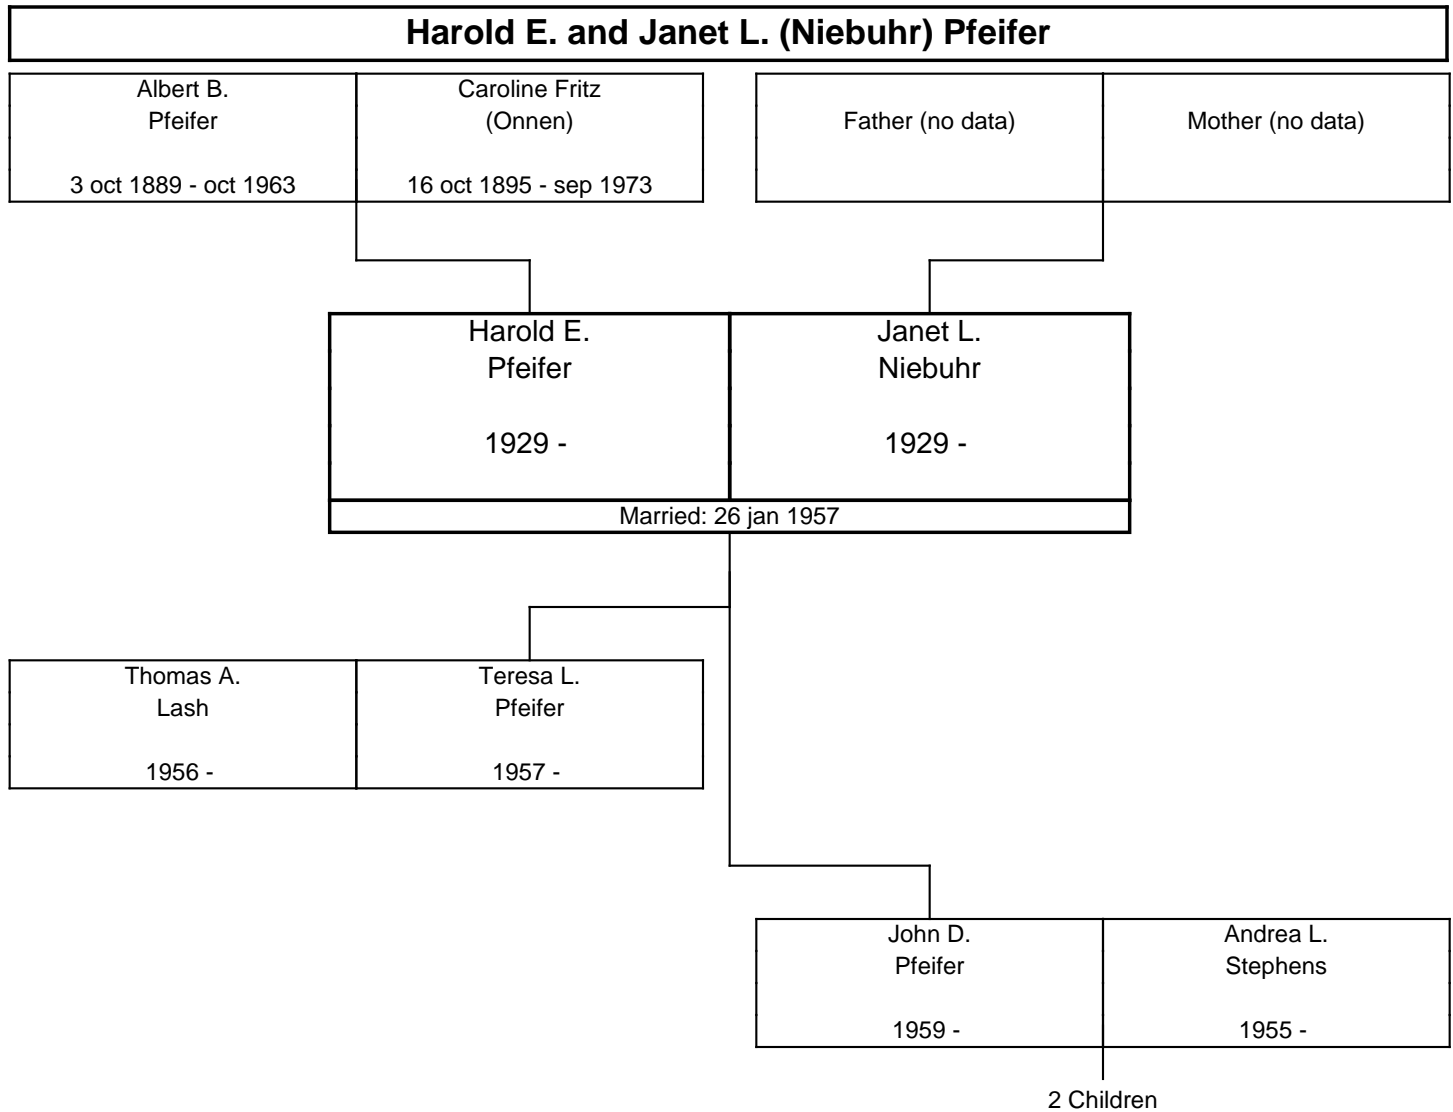

3 Children

The ONNEN Family Tree, Third Generation

The ONNEN Family Tree, Third Generation

The ONNEN Family Tree, Third Generation

**Frederick and Amy Lee (Jennings) Onnen**

Lester F. Onnen 22 jun 1911 - 24 jun 2001	Leona (?) 4 aug 1922 -	Floyd Eldon Jennings 20 jul 1917 -	Lois (McKittrick) 11 nov 1919 -
---	------------------------------	--	---------------------------------------