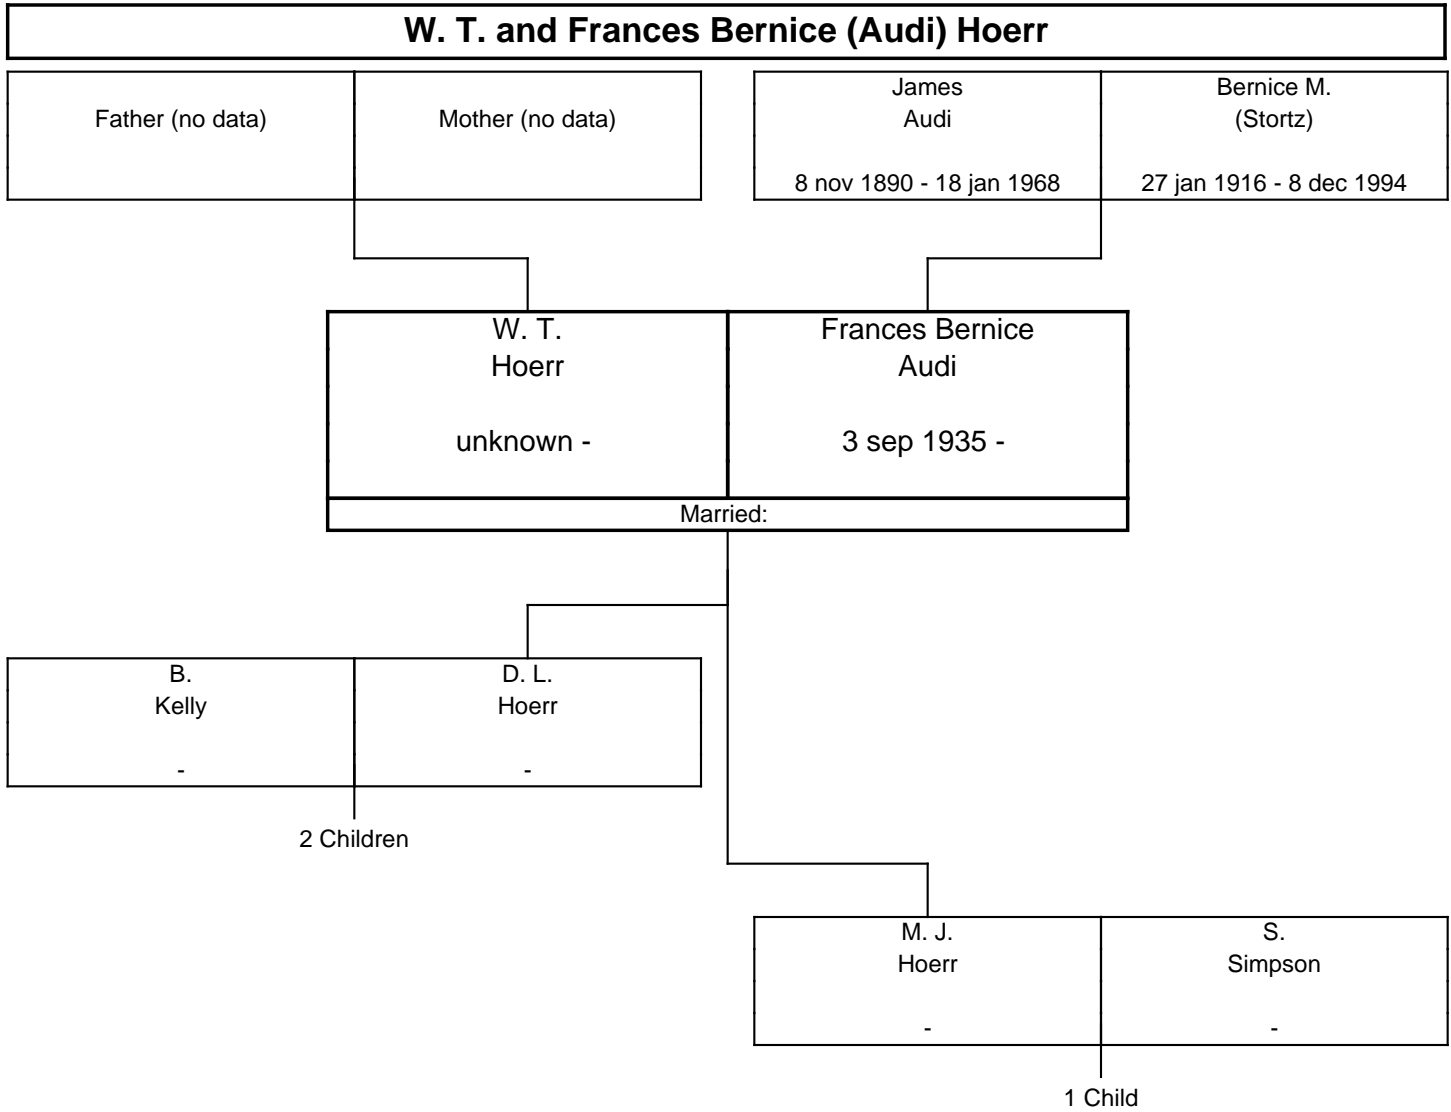

The ONNEN Family Tree, Fourth Generation

**Leroy Paul and L. (Sayre) Audi**

James Audi 8 nov 1890 - 18 jan 1968	Bernice M. (Stortz) 27 jan 1916 - 8 dec 1994	Father (no data)	Mother (no data)
--	---	------------------	------------------