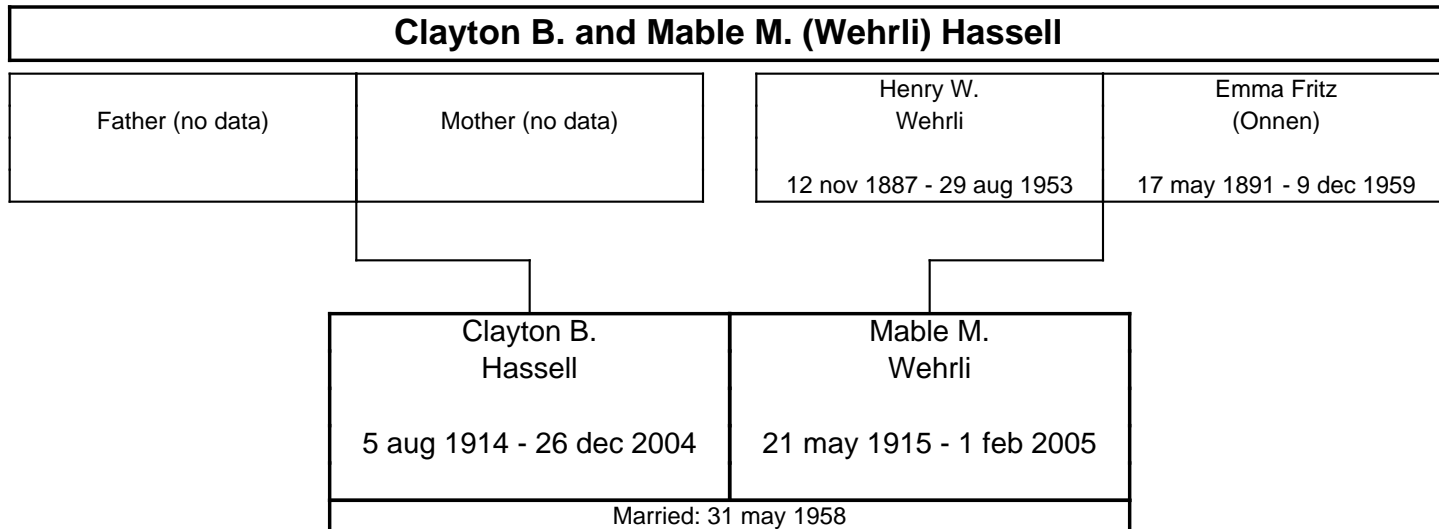

The ONNEN Family Tree, Third Generation