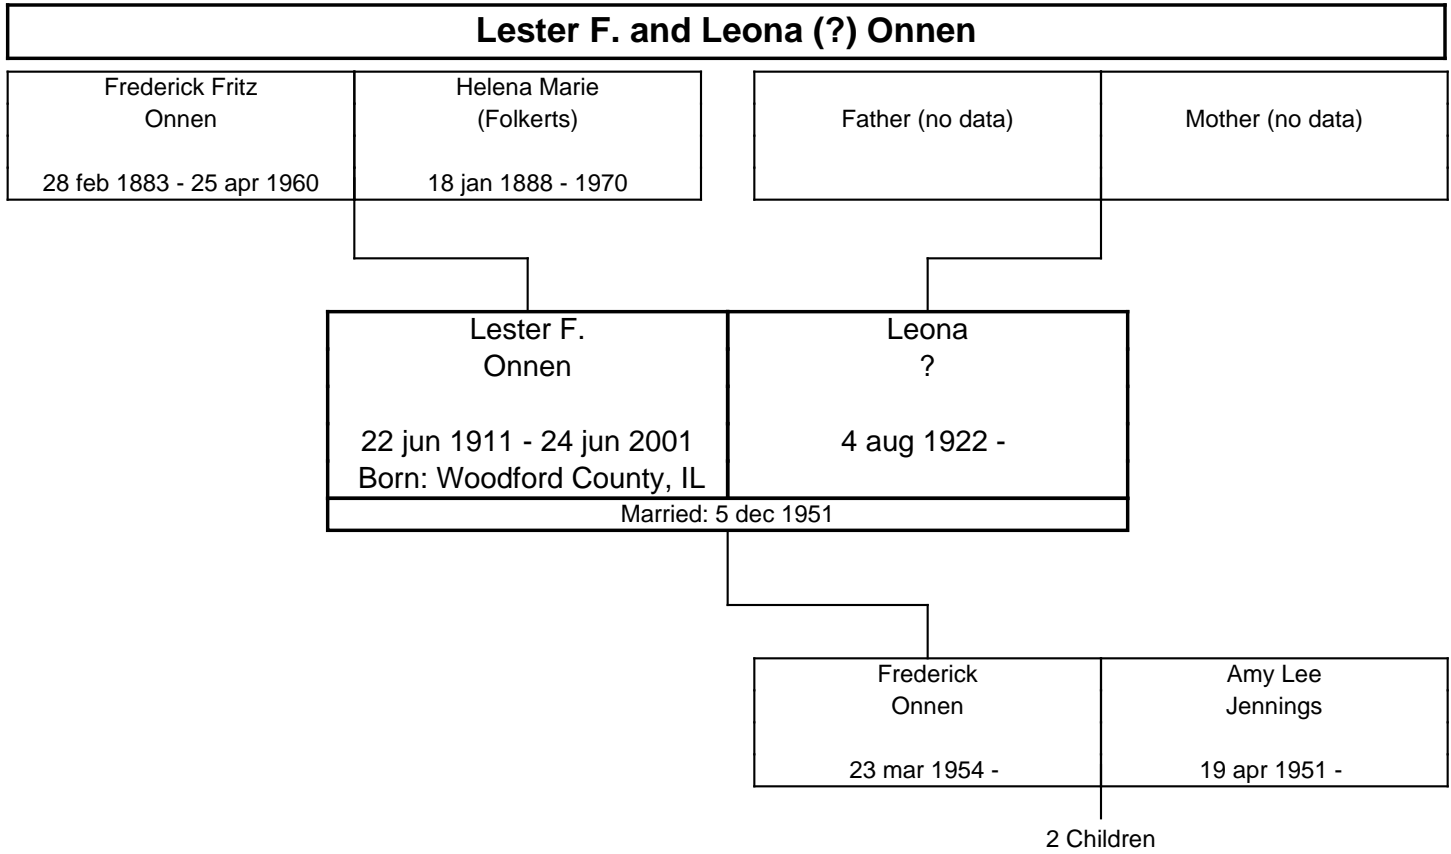

**THE**  
**ONNEN**  
**FAMILY TREE**

**Beginning In and Around  
Woodford County, Illinois**

**1849 - Today**

Starting from Fritz and Anna Onnen

Including:

Audi, Baker, Bannan, Betchel, Craig, DeWaard, Dubois, Fehr, Fichera, Flaa,  
Folkers, Gerzema, Golladay, Harris, Hassell, Hatcher, Heath, Lash, Keen,  
Melchin, Miller, Monge, Moo, Moses, Pheifer, Poland, Reeves, Skalik, Stortz,  
Swyers, Tjaden, Vanlandegen, Wehrli, Wenzell, and Wragge

The ONNEN Family Tree, Second Generation

The ONNEN Family Tree, Second Generation

The ONNEN Family Tree, Third Generation

**Marvin Joseph and Ruth Deloris (Williamson) Onnen**

Jacob Fritz Onnen 20 jul 1889 - 25 may 1958	Rosalia Anna (Paluska) 30 oct 1898 - 7 dec 1990	Maynard M. Williamson 17 may 1892 - feb 1983	Mayme L. (Golden) -
--	--	---	------------------------