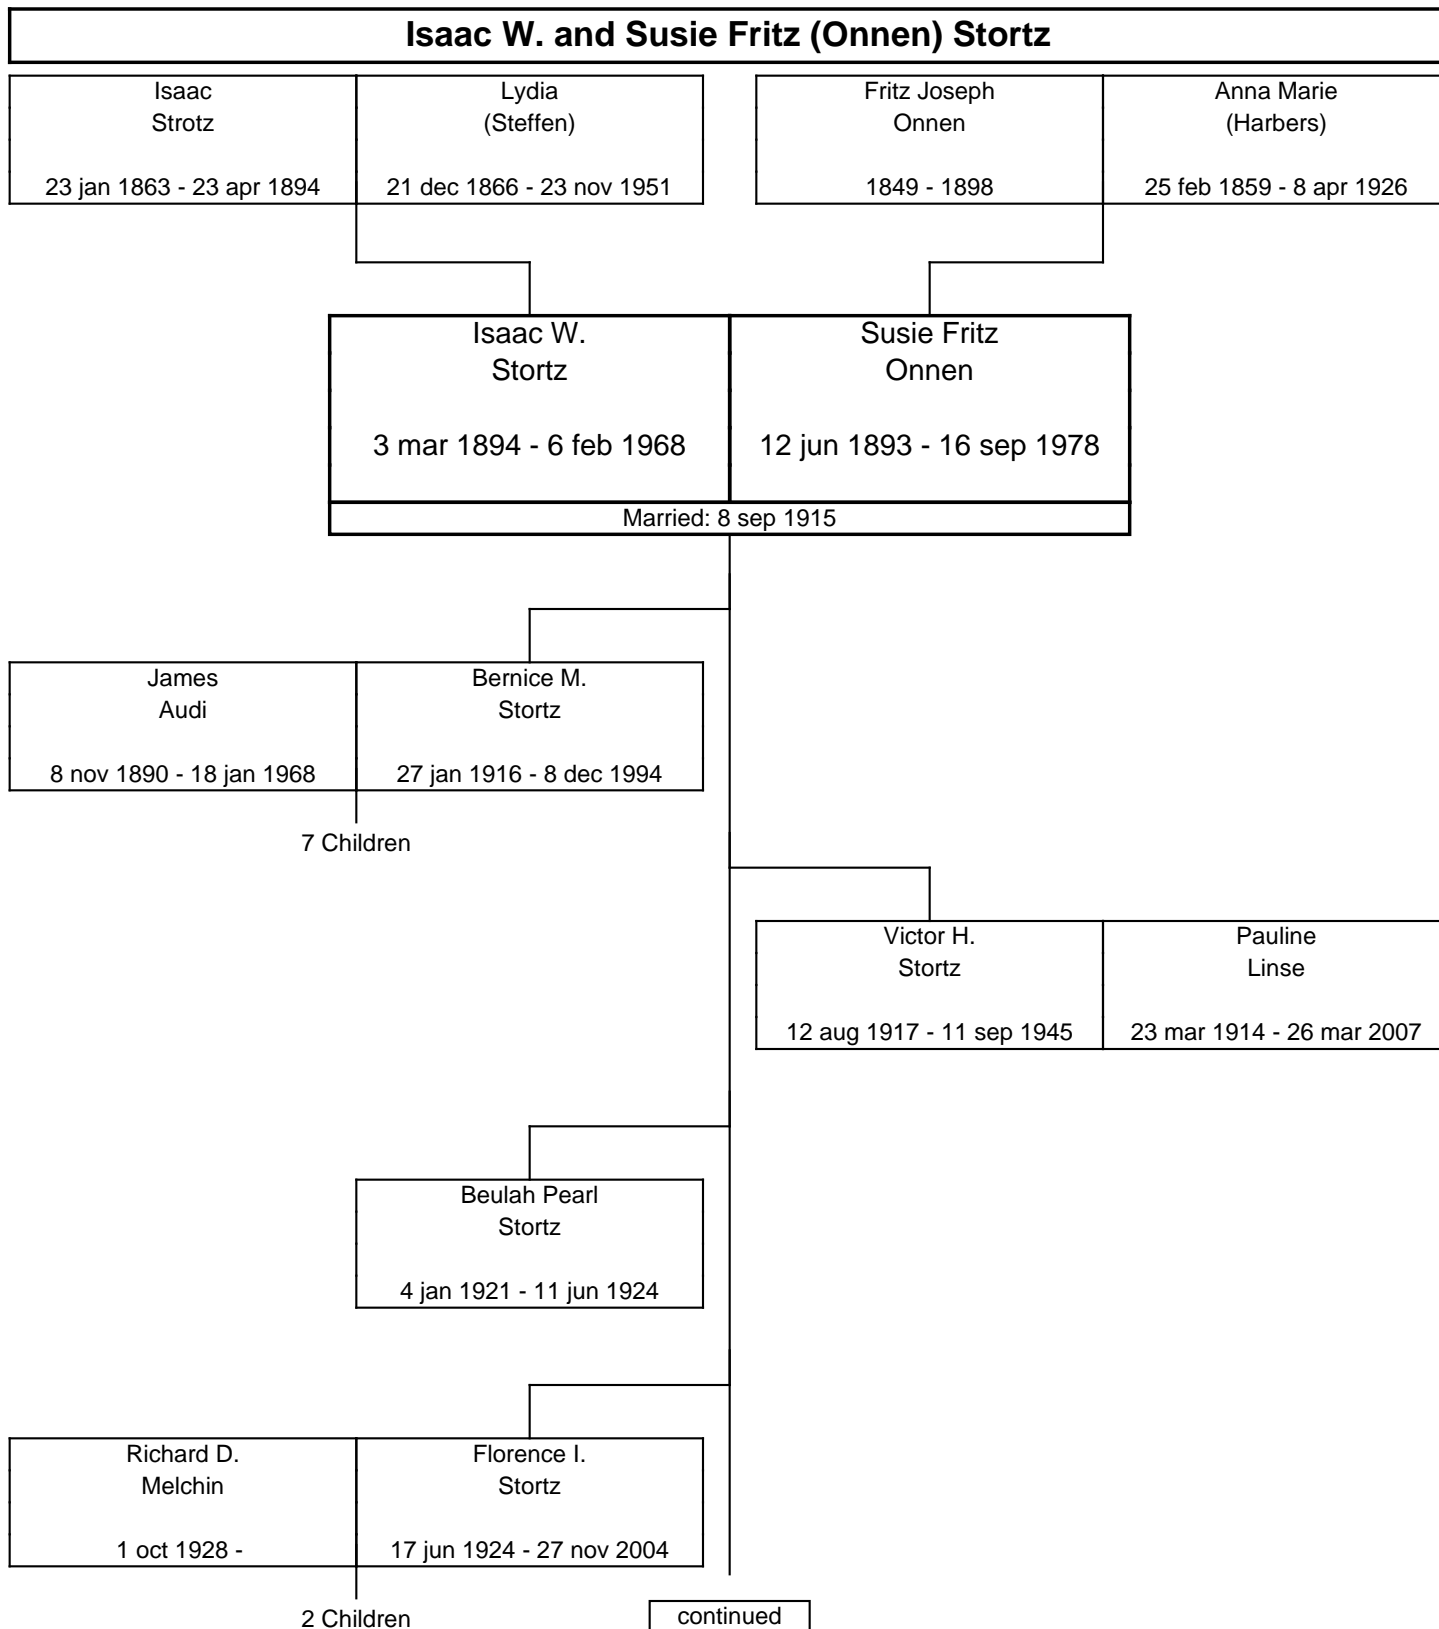

The ONNEN Family Tree, Second Generation