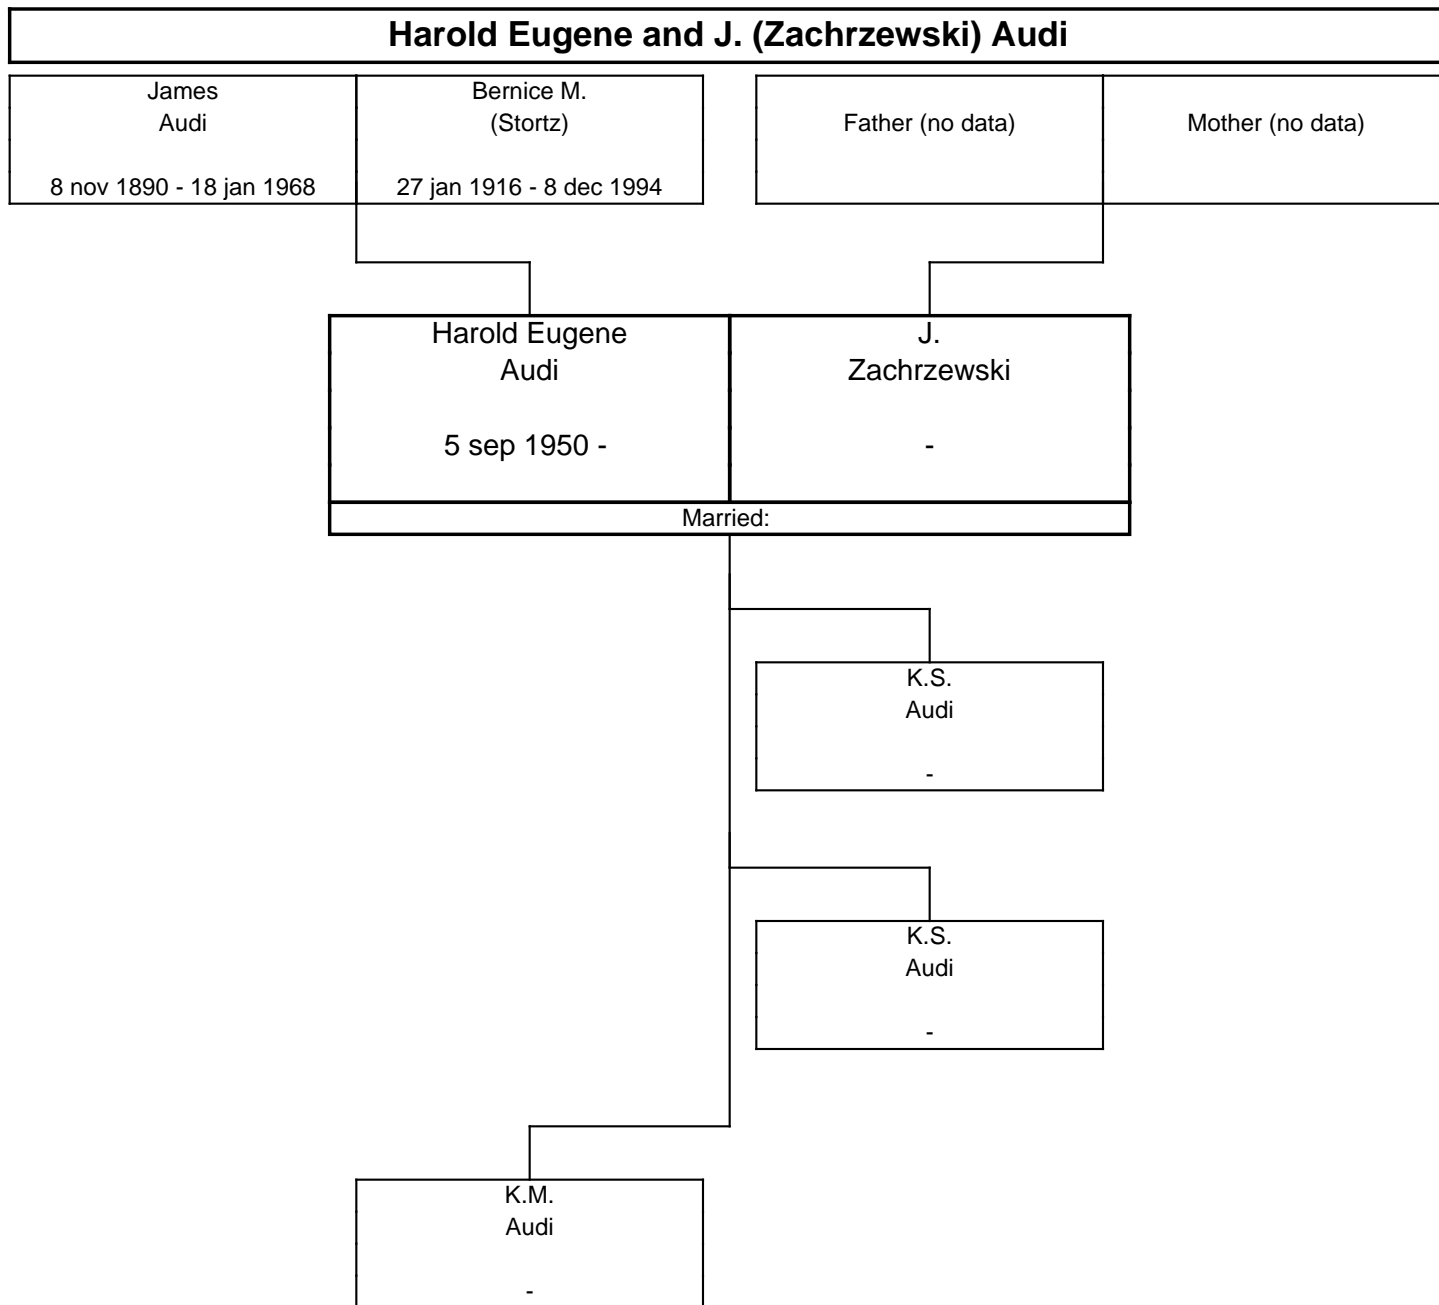

The ONNEN Family Tree, Fourth Generation