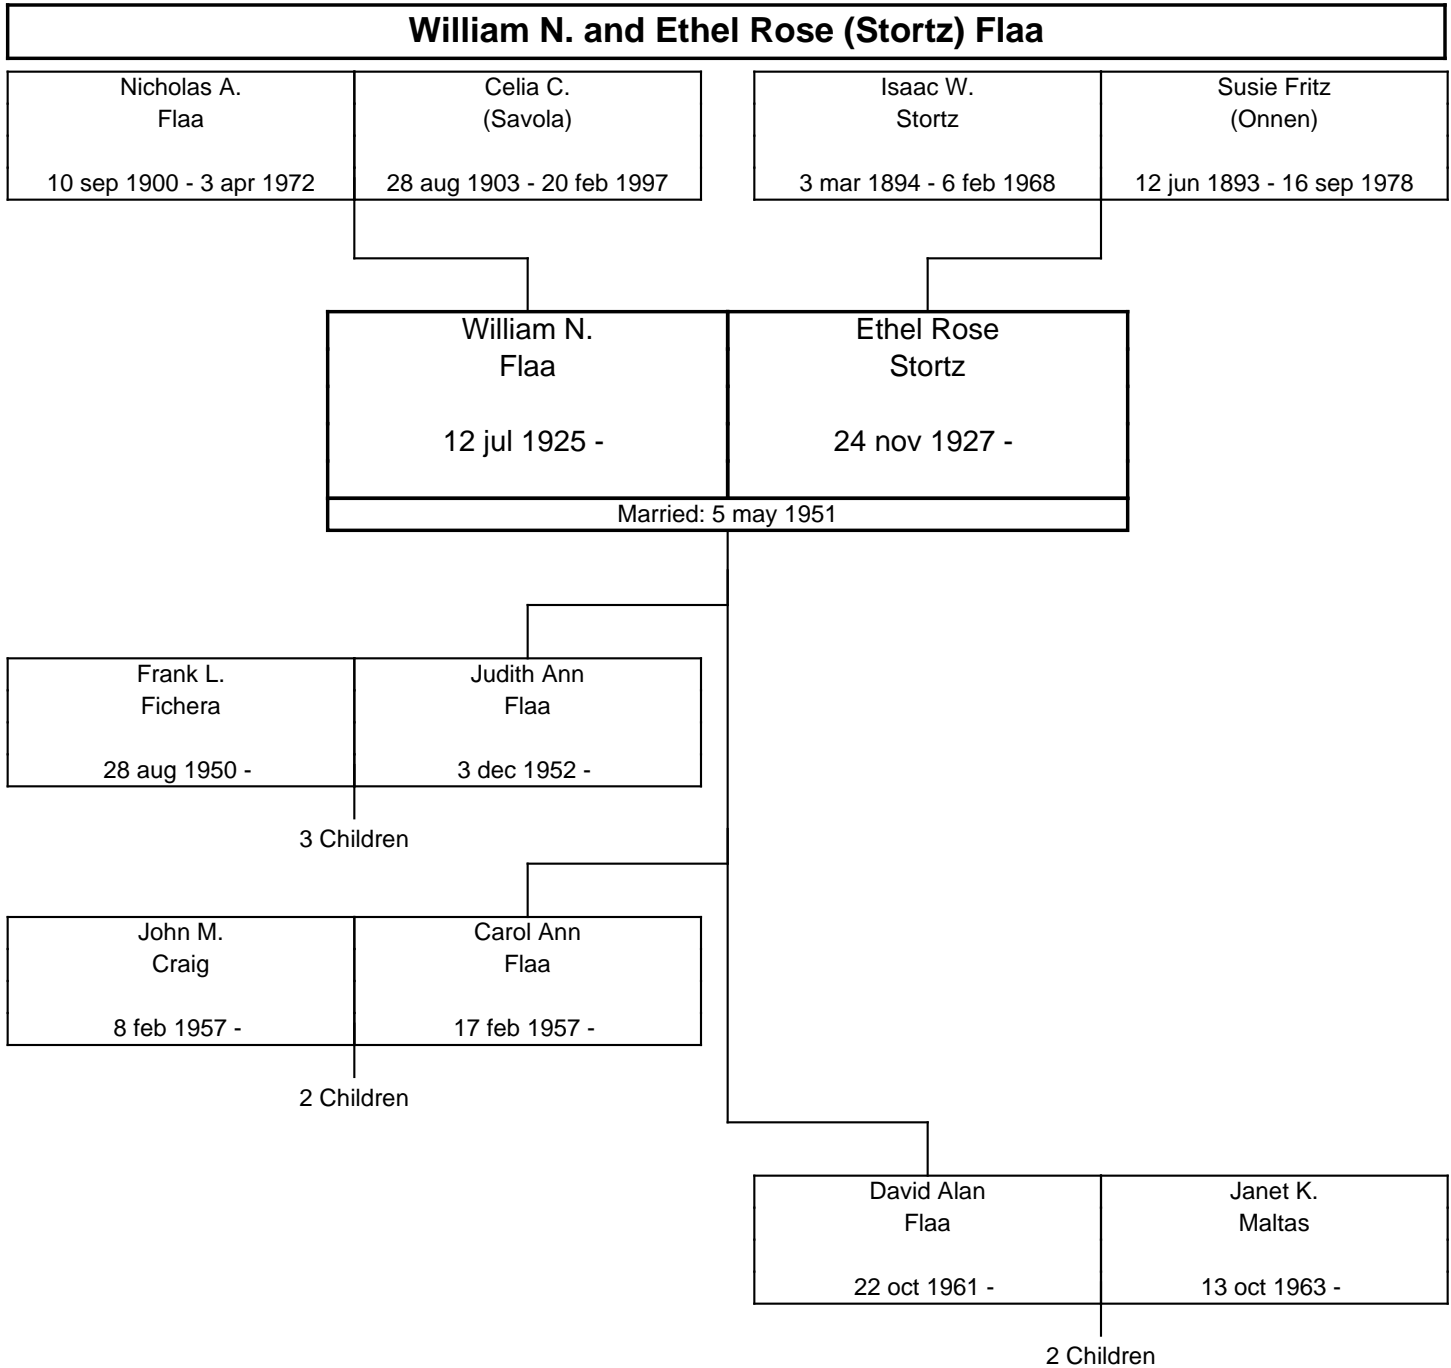

3 Children

The ONNEN Family Tree, Third Generation

The ONNEN Family Tree, Third Generation

The ONNEN Family Tree, Third Generation

**Frederick and Amy Lee (Jennings) Onnen**

Lester F. Onnen 22 jun 1911 - 24 jun 2001	Leona (?) 4 aug 1922 -	Floyd Eldon Jennings 20 jul 1917 -	Lois (McKittrick) 11 nov 1919 -
---	------------------------------	--	---------------------------------------