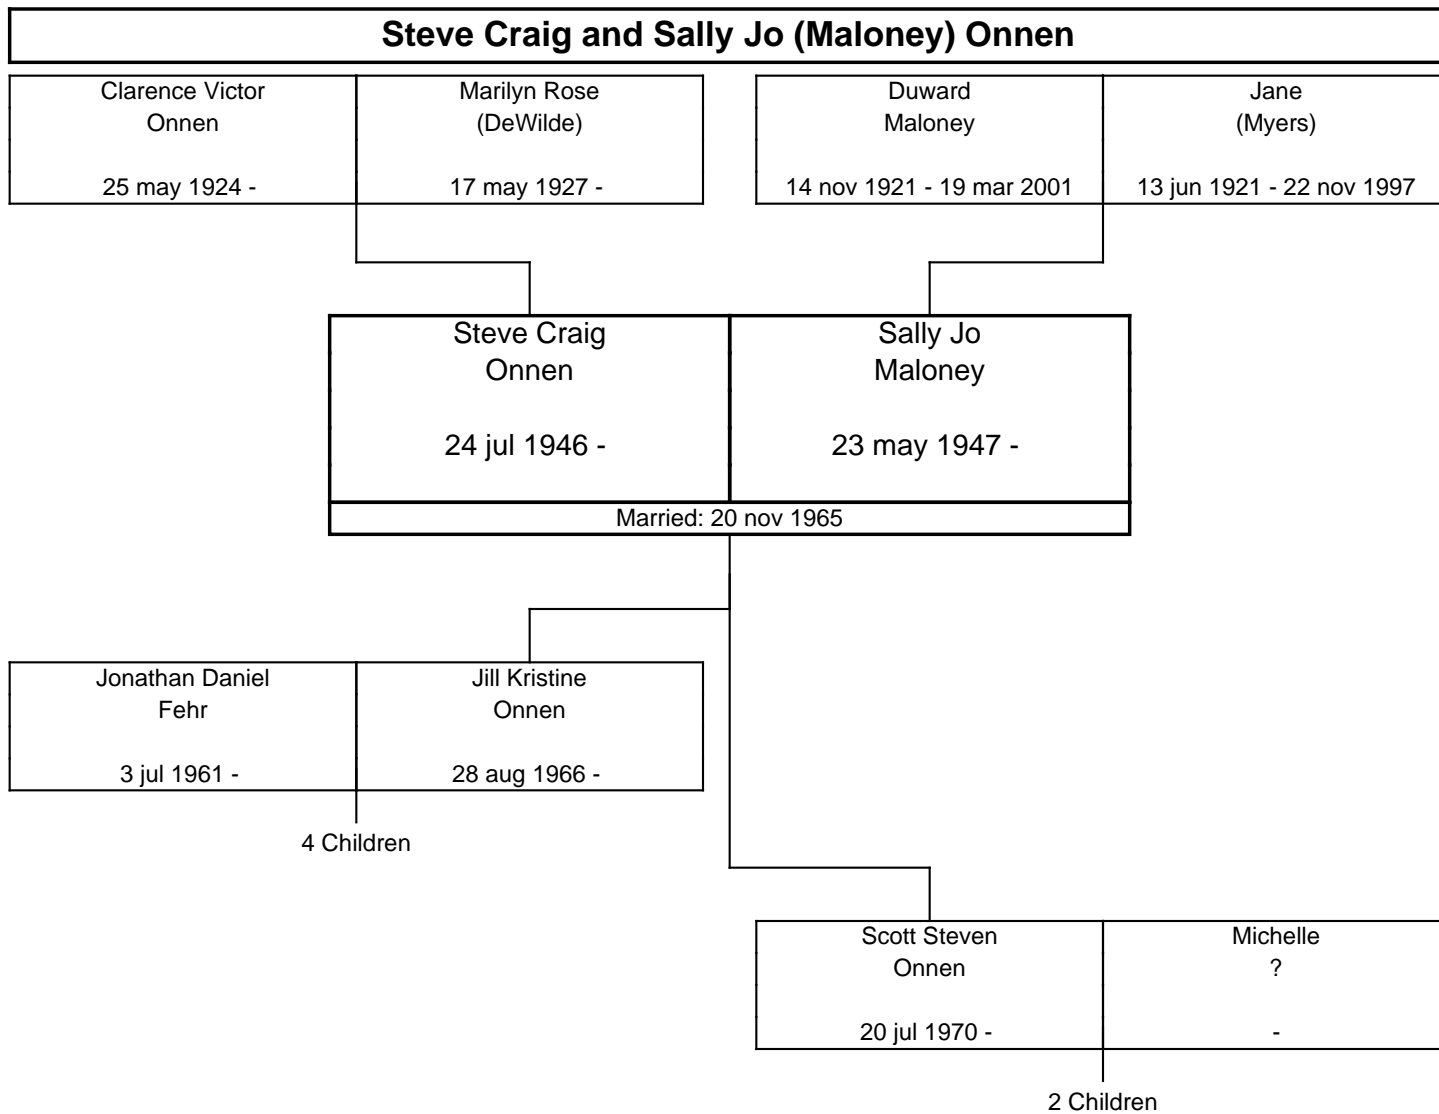

3 Children

Jakub Karol Skalik 6 apr 1982 -	Amanda Loraine Tjaden 7 jan 1980 -
------------------------------------	---------------------------------------

The ONNEN Family Tree, Fourth Generation

The ONNEN Family Tree, Fourth Generation