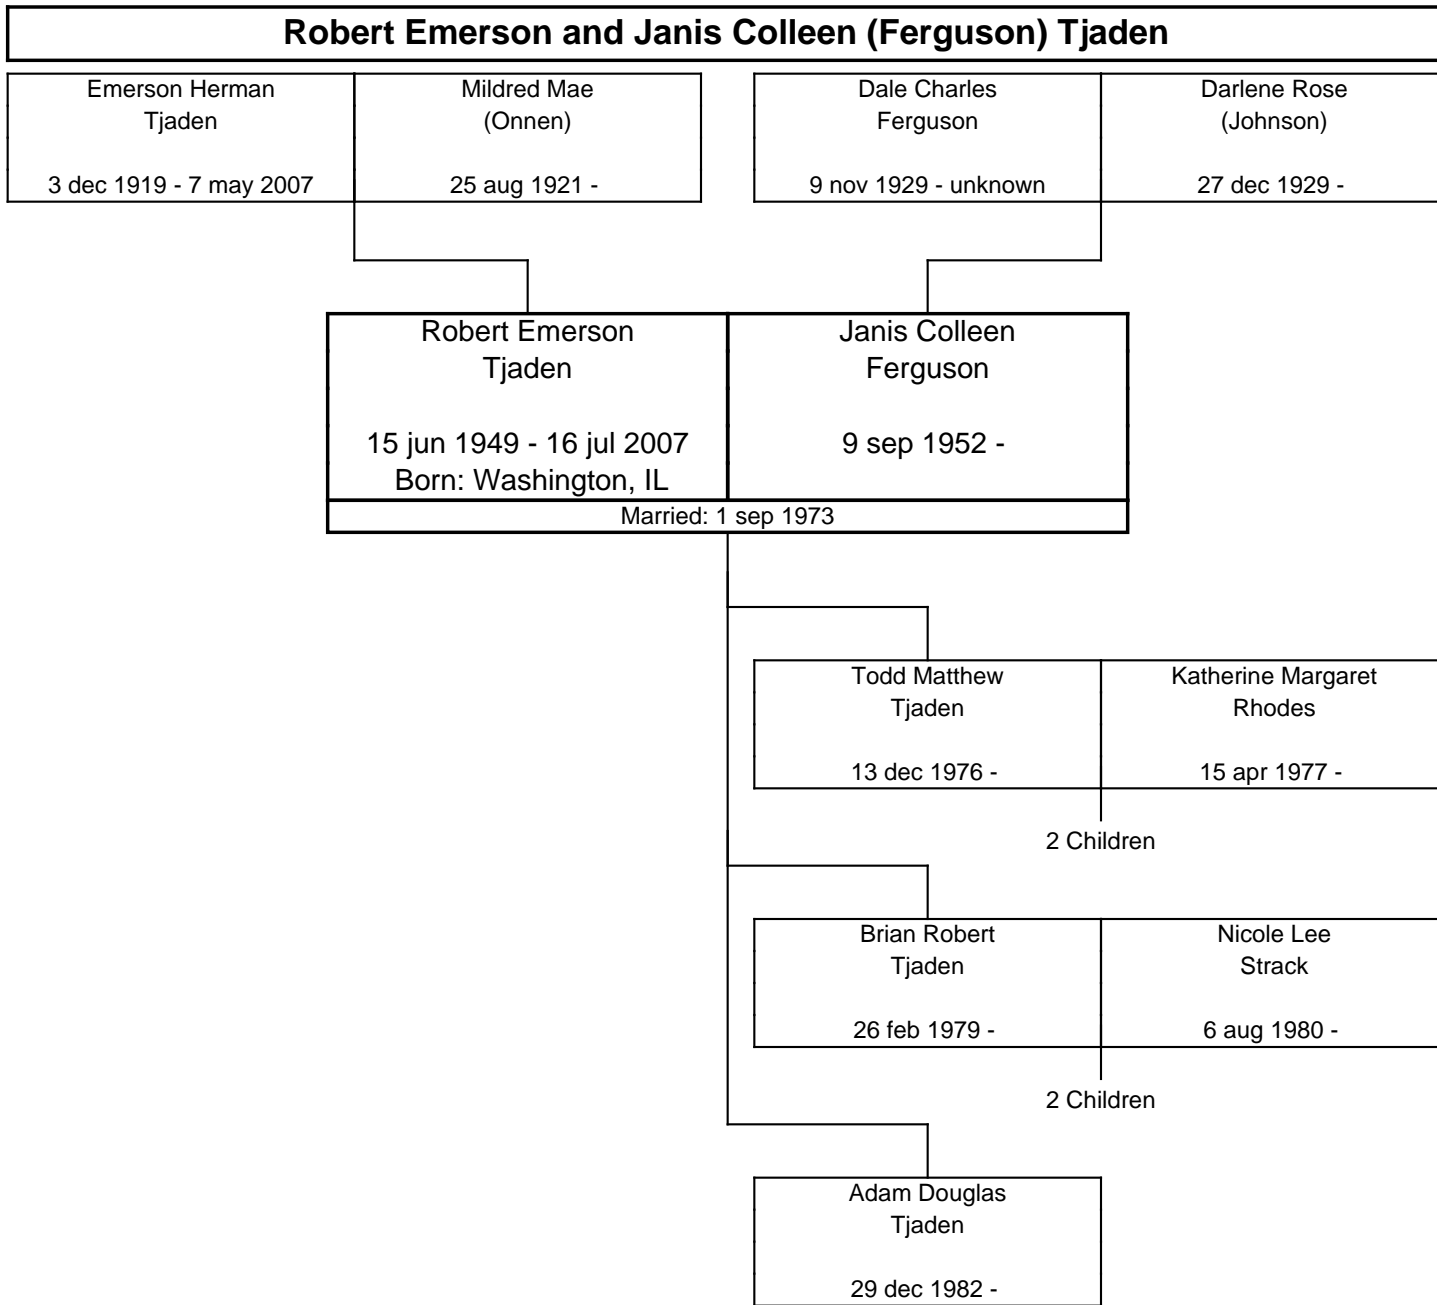

3 Children

Jakub Karol Skalik 6 apr 1982 -	Amanda Loraine Tjaden 7 jan 1980 -
------------------------------------	---------------------------------------

The ONNEN Family Tree, Fourth Generation

The ONNEN Family Tree, Fourth Generation