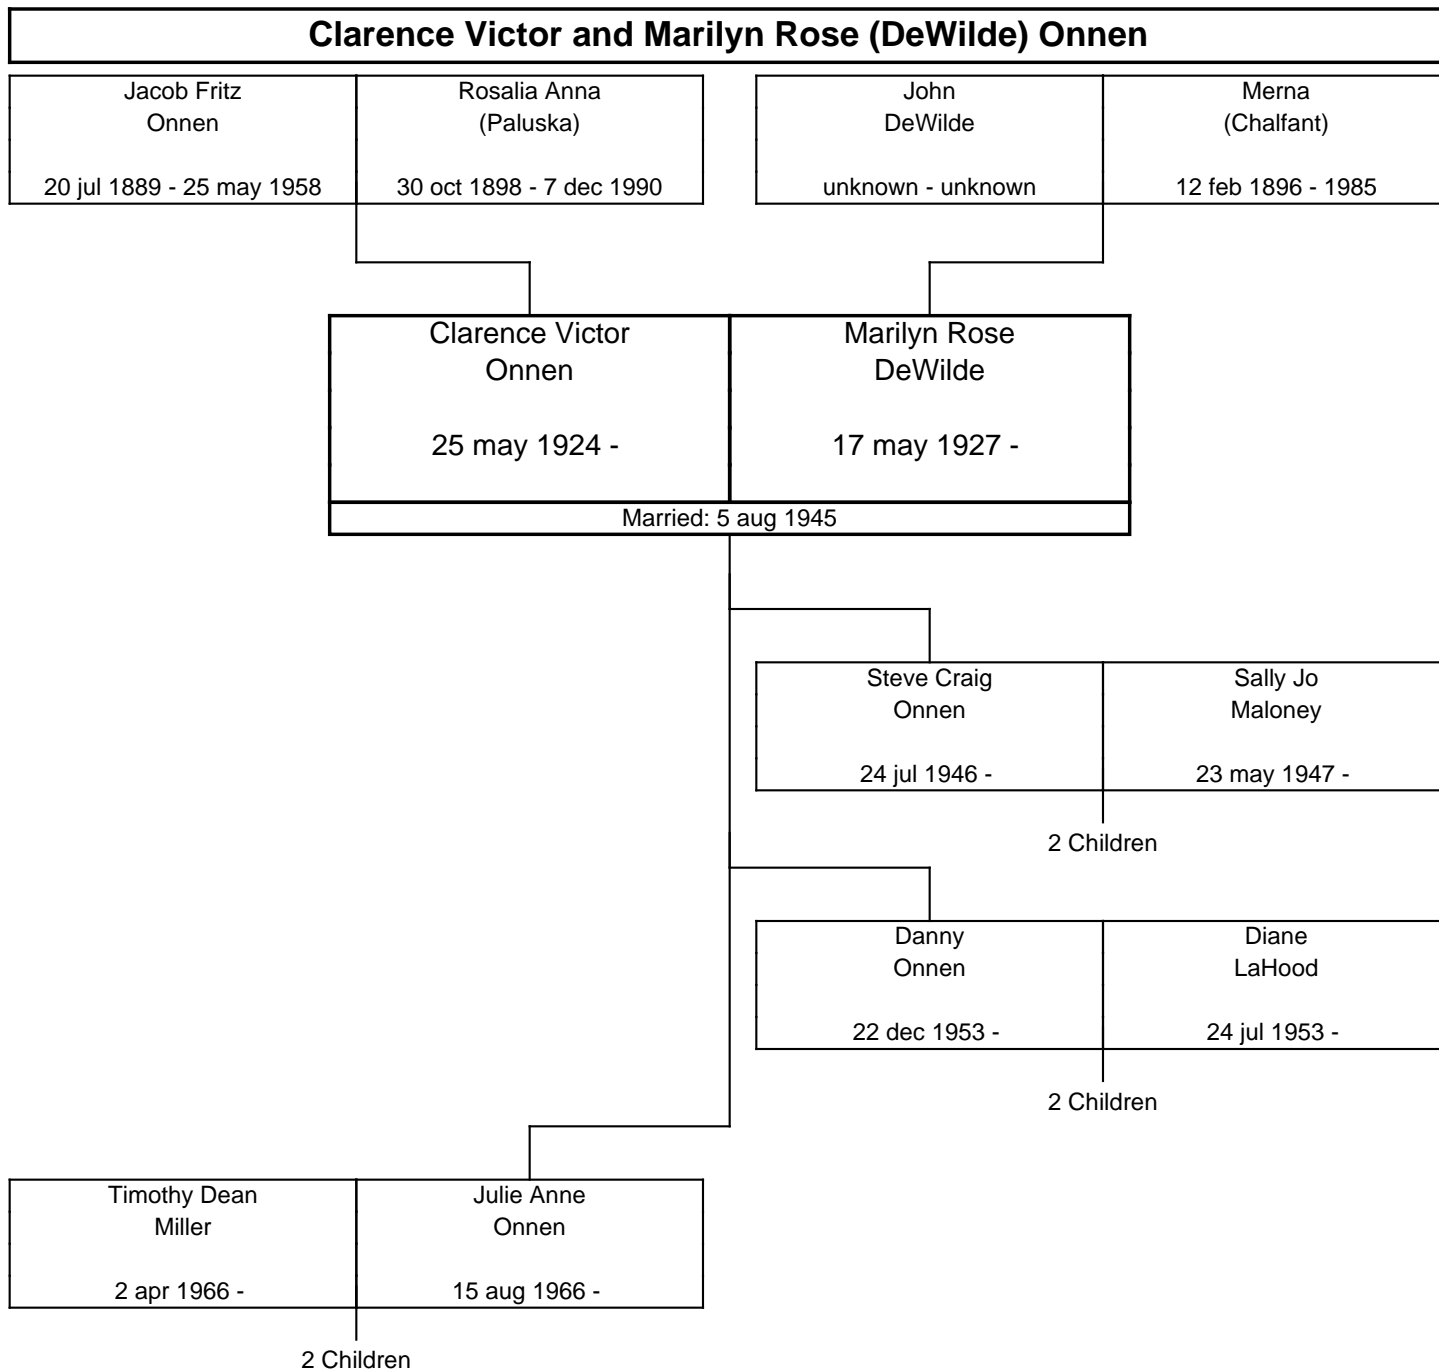

**THE**  
**ONNEN**  
**FAMILY TREE**

**Beginning In and Around  
Woodford County, Illinois**

**1849 - Today**

Starting from Fritz and Anna Onnen

Including:

Audi, Baker, Bannan, Betchel, Craig, DeWaard, Dubois, Fehr, Fichera, Flaa,  
Folkers, Gerzema, Golladay, Harris, Hassell, Hatcher, Heath, Lash, Keen,  
Melchin, Miller, Monge, Moo, Moses, Pheifer, Poland, Reeves, Skalik, Stortz,  
Swyers, Tjaden, Vanlandegen, Wehrli, Wenzell, and Wragge

The ONNEN Family Tree, Second Generation

The ONNEN Family Tree, Second Generation

The ONNEN Family Tree, Third Generation

**Marvin Joseph and Ruth Deloris (Williamson) Onnen**

Jacob Fritz Onnen 20 jul 1889 - 25 may 1958	Rosalia Anna (Paluska) 30 oct 1898 - 7 dec 1990	Maynard M. Williamson 17 may 1892 - feb 1983	Mayme L. (Golden) -
--	--	---	------------------------