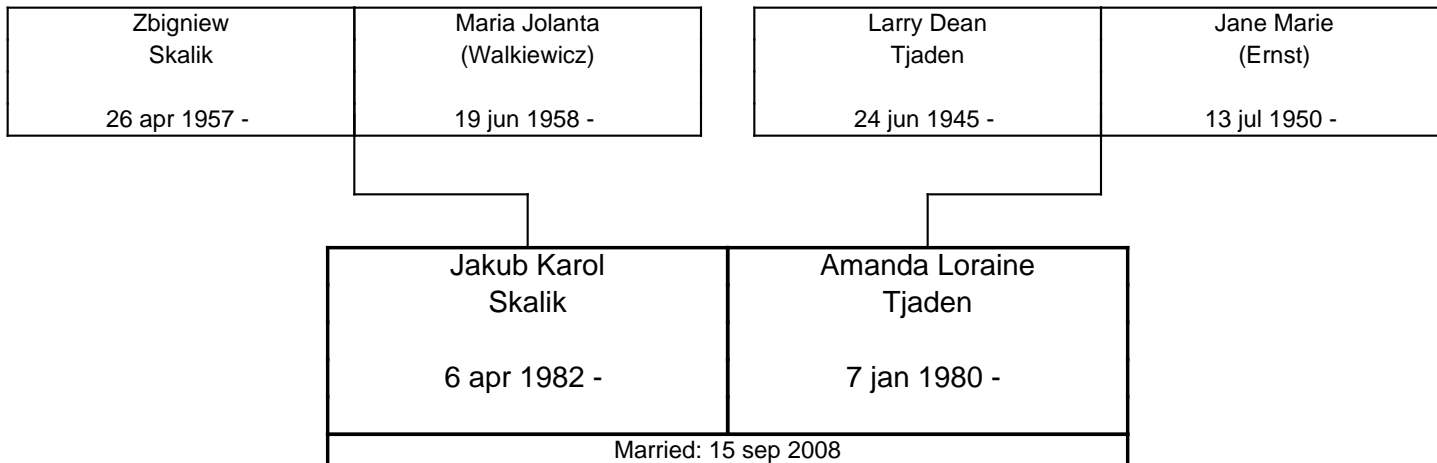

Jakub Karol and Amanda Loraine (Tjaden) Skalik