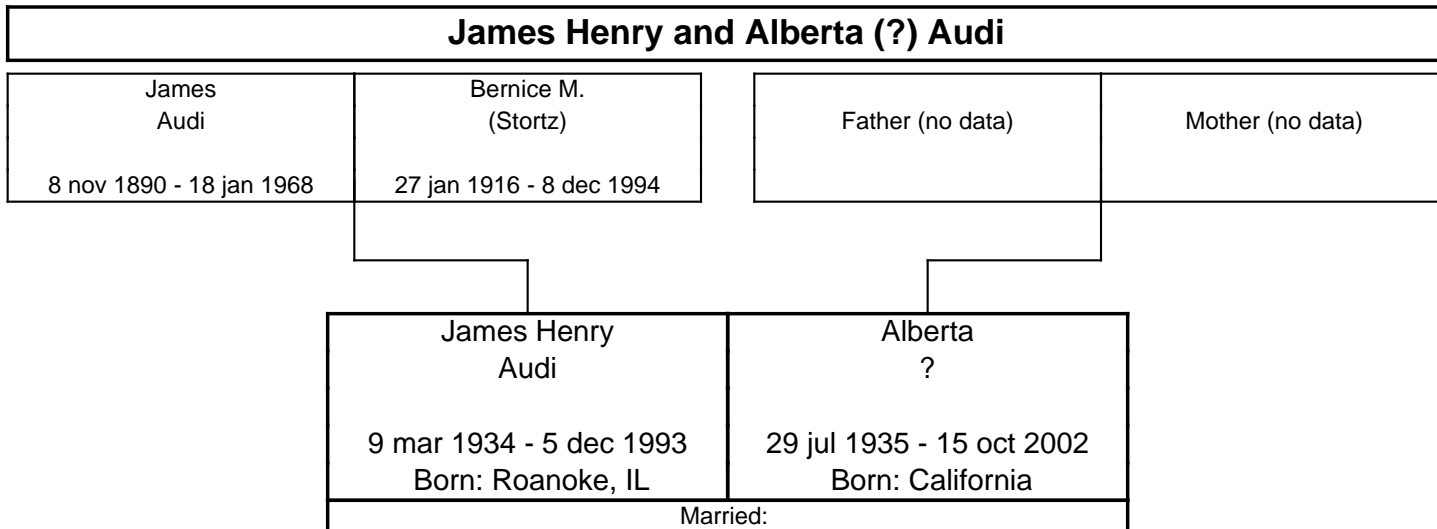

The ONNEN Family Tree, Fourth Generation