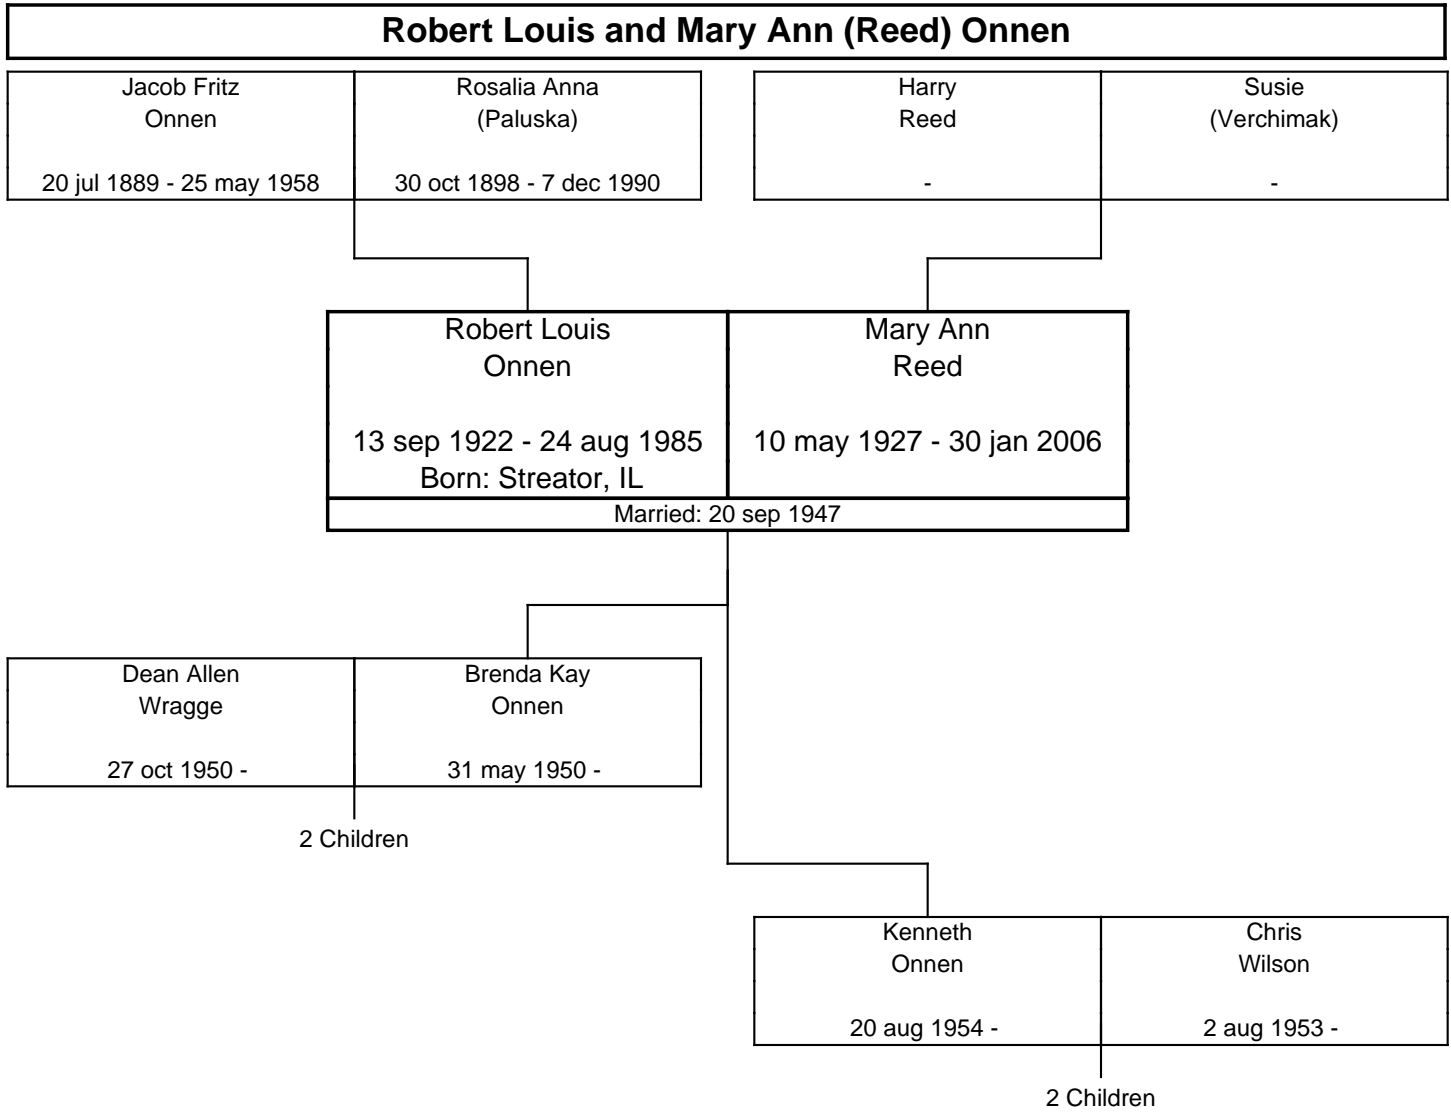

The ONNEN Family Tree, Second Generation

The ONNEN Family Tree, Second Generation

The ONNEN Family Tree, Third Generation

**Marvin Joseph and Ruth Deloris (Williamson) Onnen**

Jacob Fritz Onnen 20 jul 1889 - 25 may 1958	Rosalia Anna (Paluska) 30 oct 1898 - 7 dec 1990	Maynard M. Williamson 17 may 1892 - feb 1983	Mayme L. (Golden) -
--	--	---	------------------------