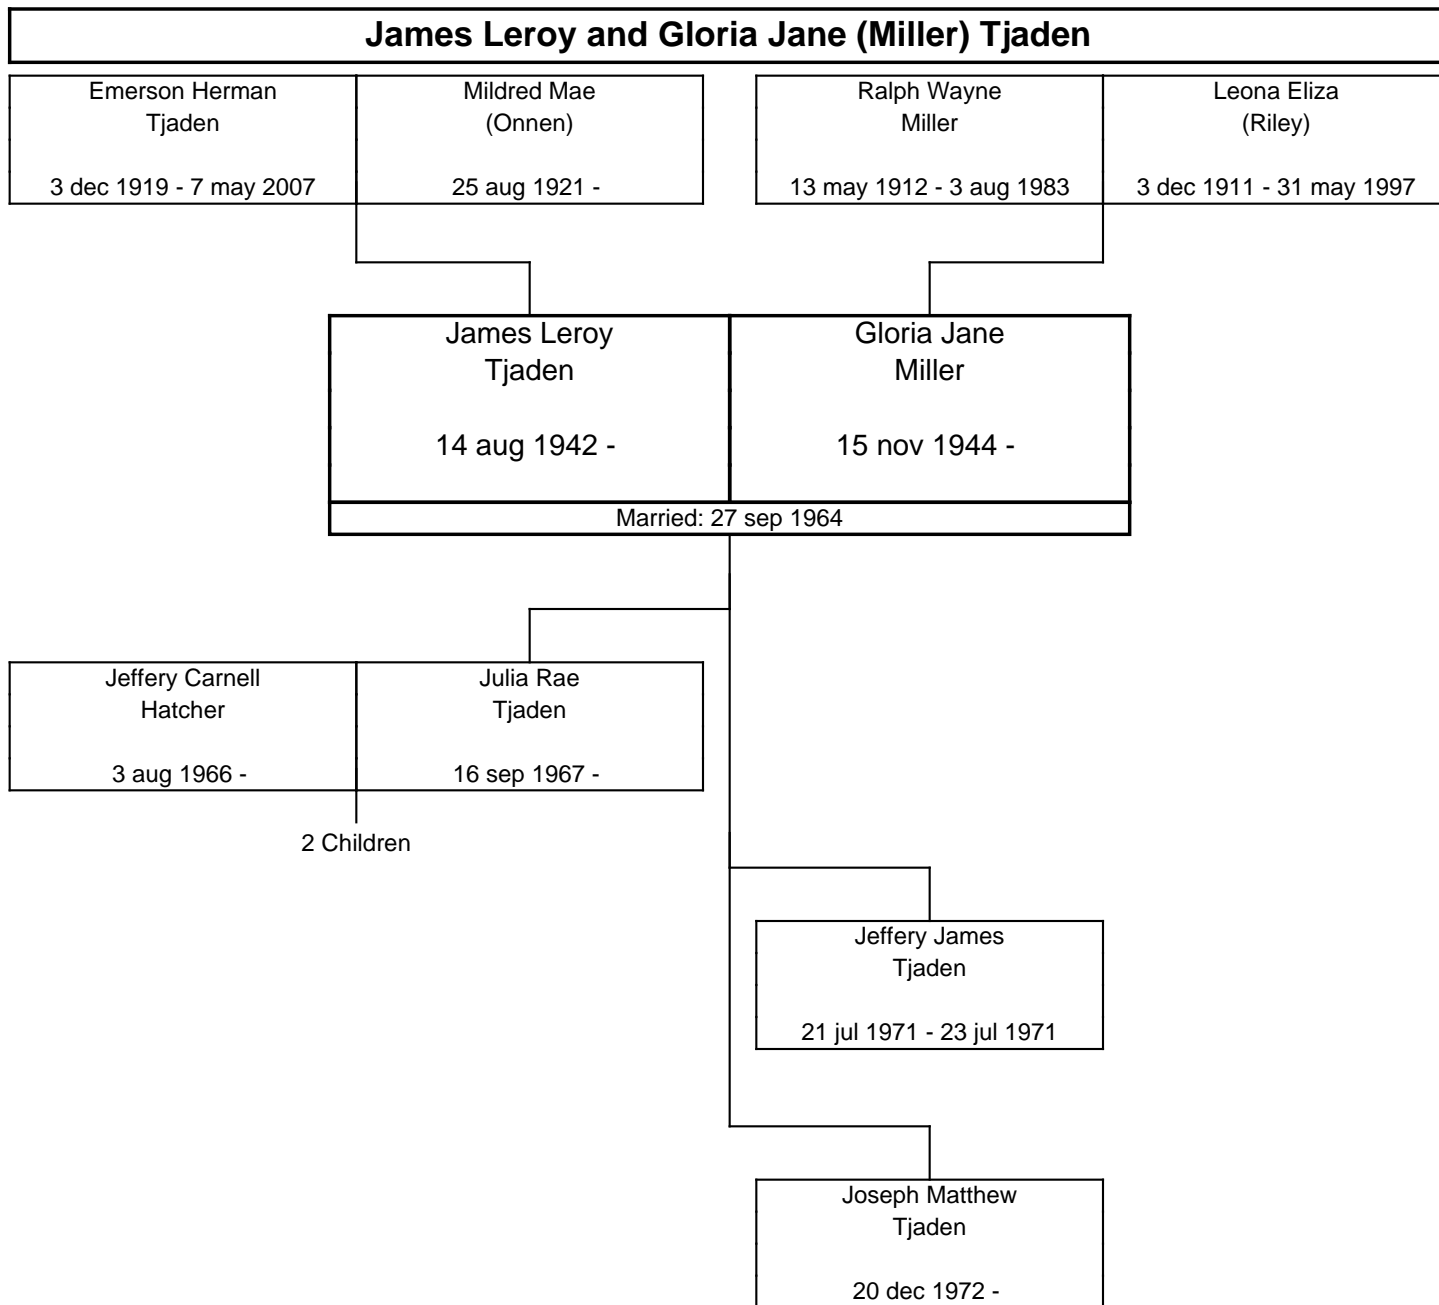

The ONNEN Family Tree, Fourth Generation