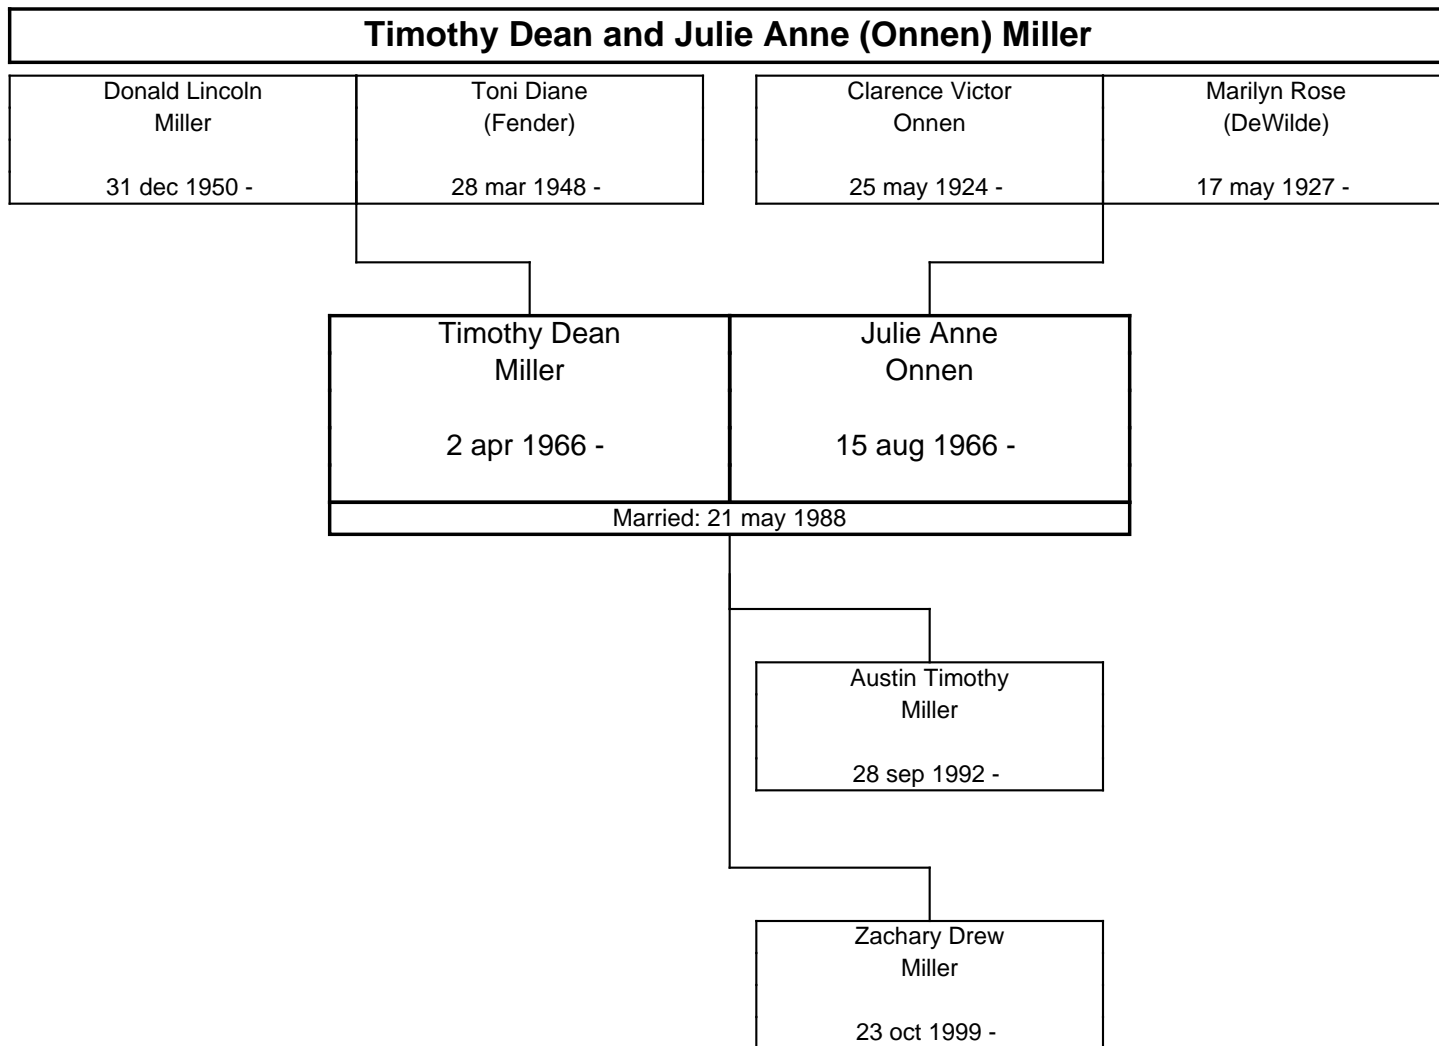

The ONNEN Family Tree, Fourth Generation