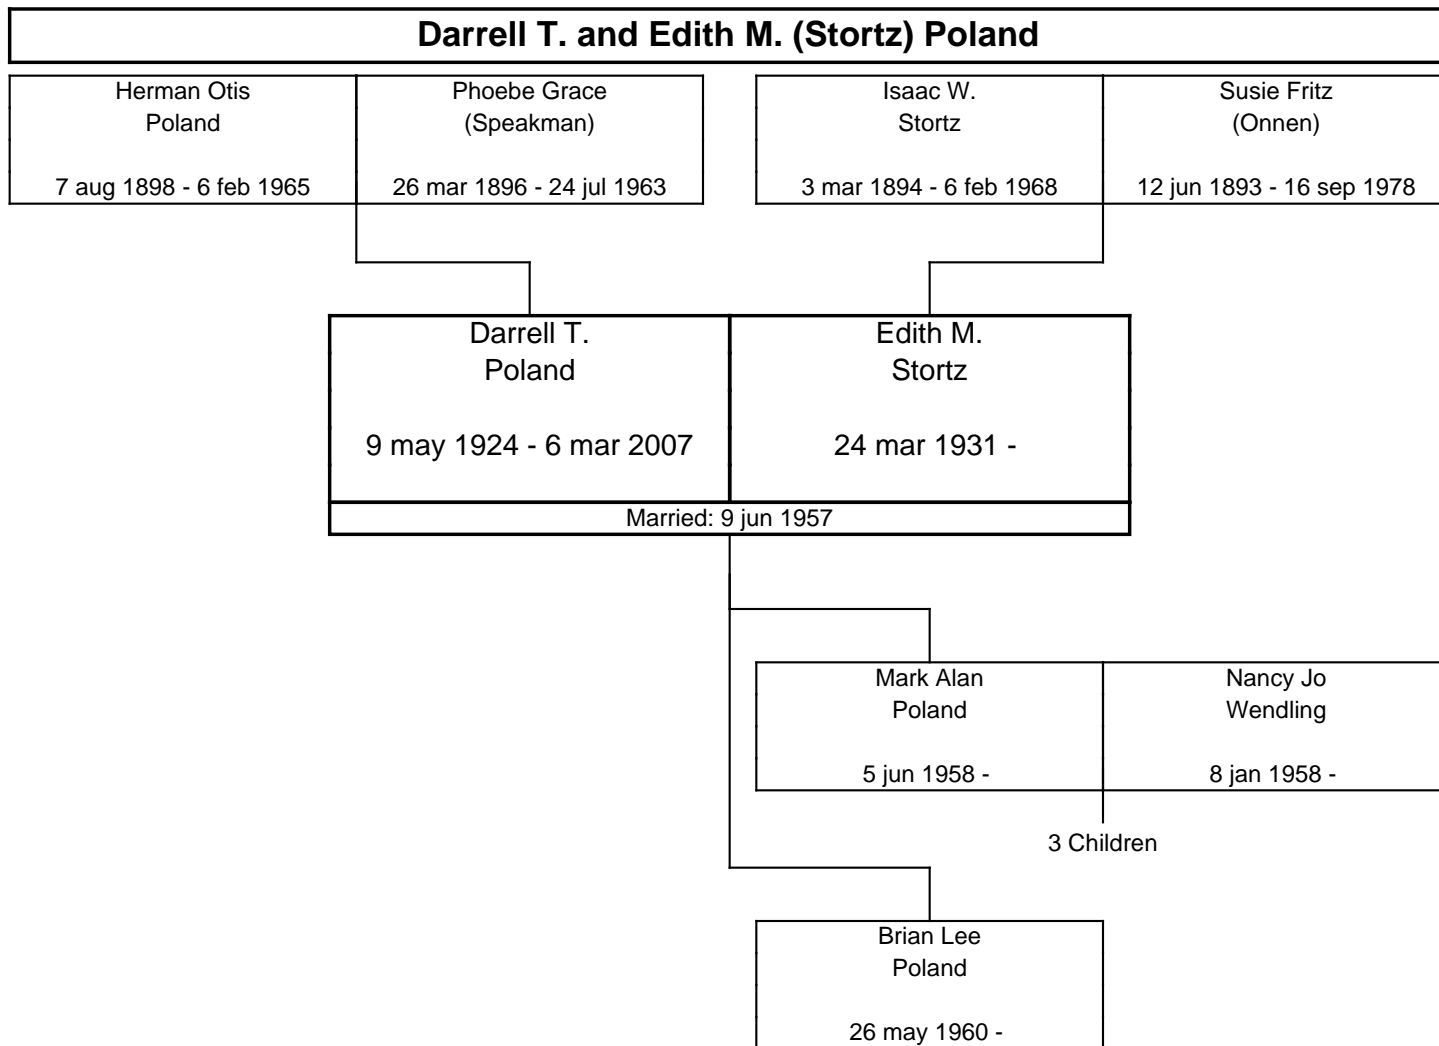

3 Children

The ONNEN Family Tree, Third Generation

The ONNEN Family Tree, Third Generation

The ONNEN Family Tree, Third Generation

**Frederick and Amy Lee (Jennings) Onnen**

Lester F. Onnen 22 jun 1911 - 24 jun 2001	Leona (?) 4 aug 1922 -	Floyd Eldon Jennings 20 jul 1917 -	Lois (McKittrick) 11 nov 1919 -
---	------------------------------	--	---------------------------------------