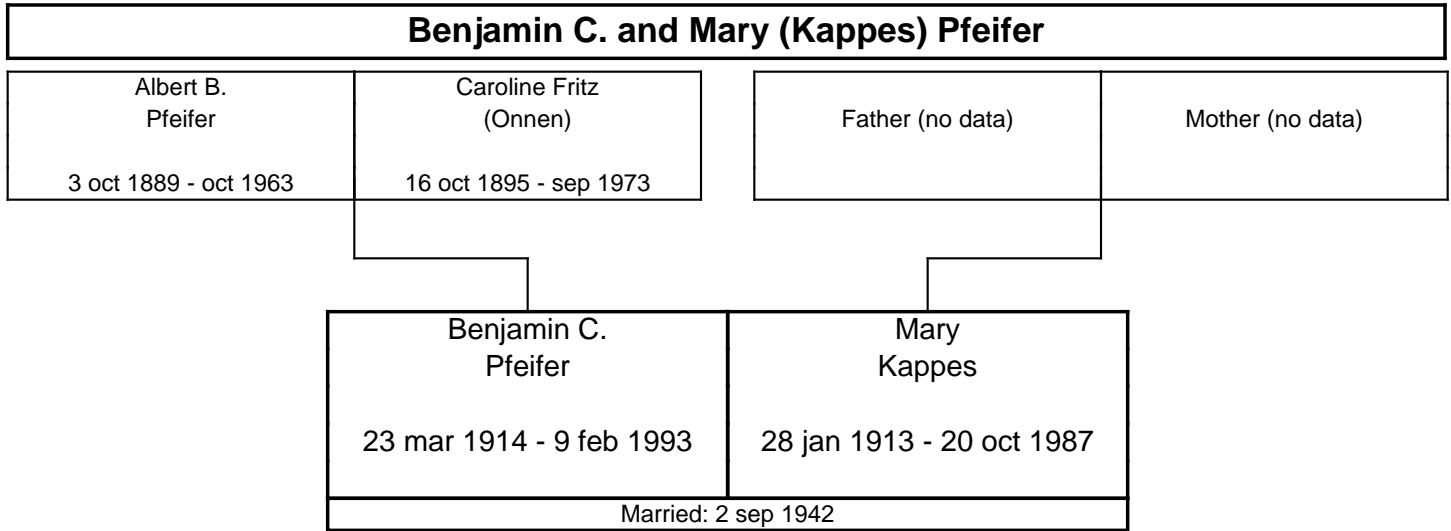

3 Children

The ONNEN Family Tree, Third Generation

The ONNEN Family Tree, Third Generation

The ONNEN Family Tree, Third Generation

**Frederick and Amy Lee (Jennings) Onnen**

Lester F. Onnen 22 jun 1911 - 24 jun 2001	Leona (?) 4 aug 1922 -	Floyd Eldon Jennings 20 jul 1917 -	Lois (McKittrick) 11 nov 1919 -
---	------------------------------	--	---------------------------------------