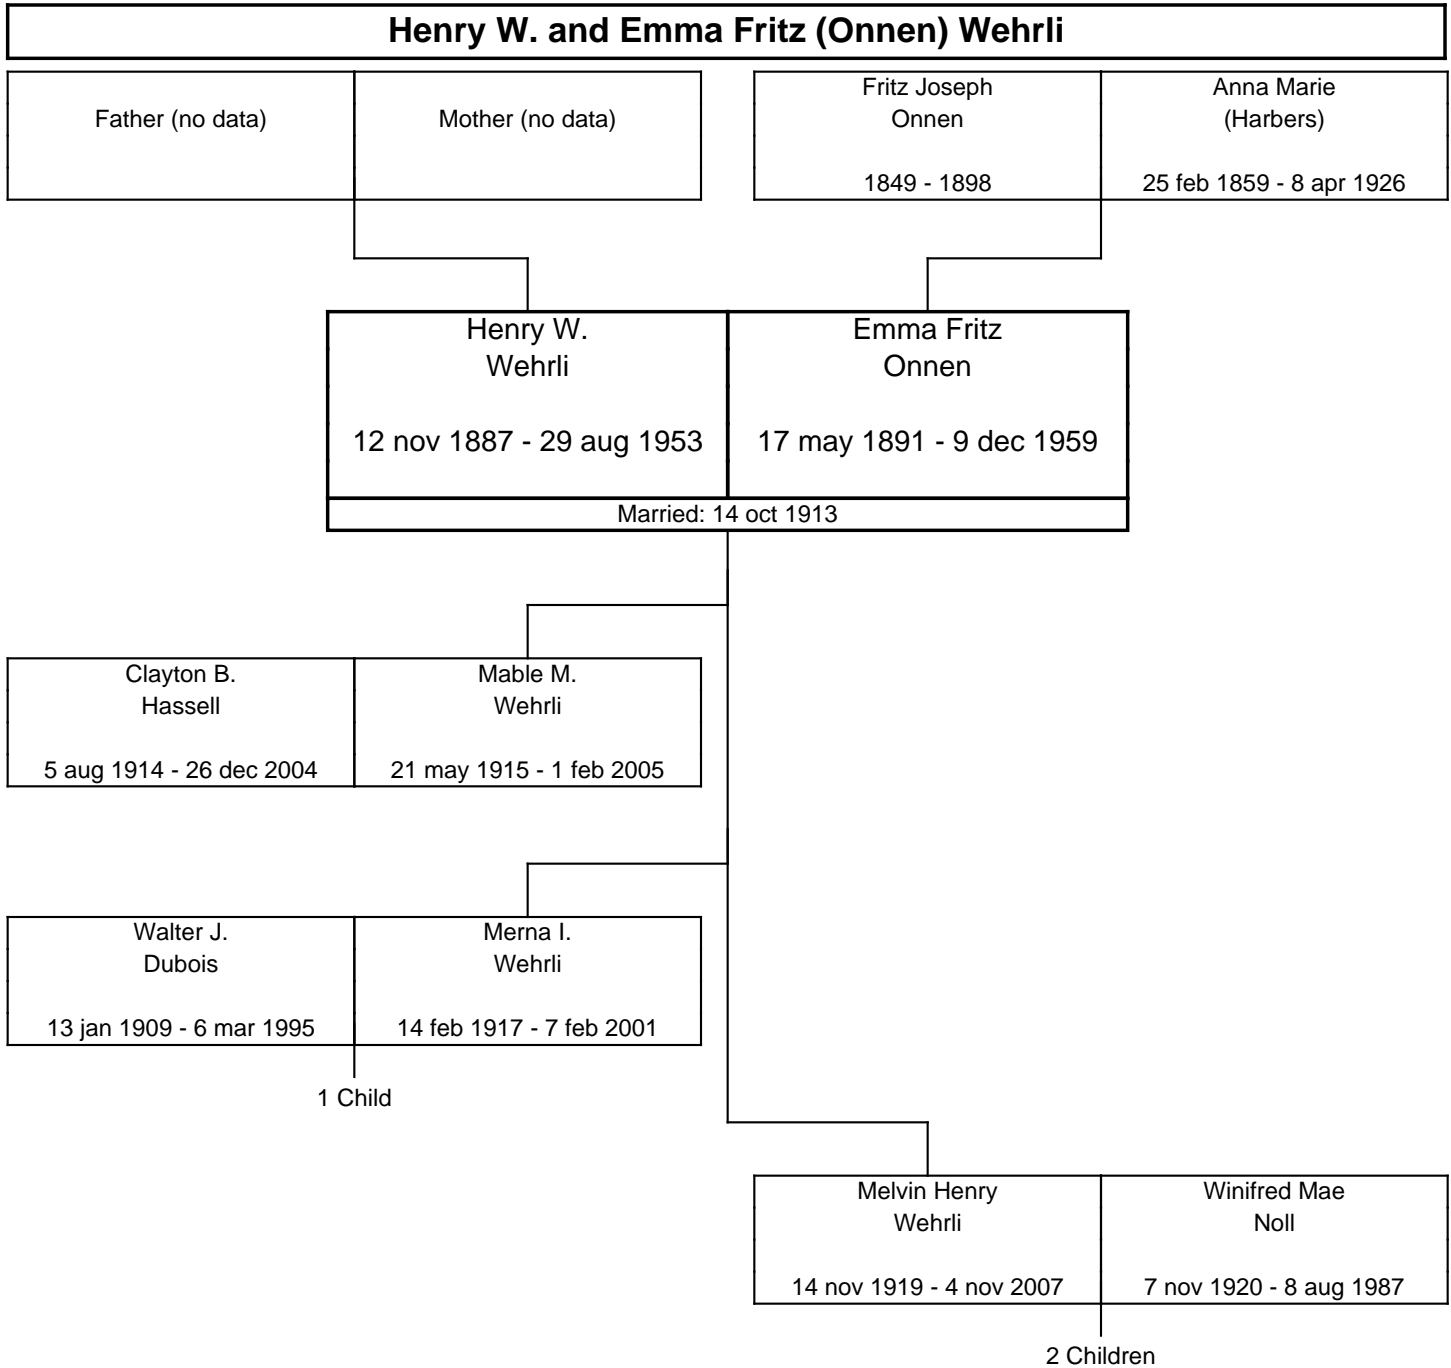

**THE**  
**ONNEN**  
**FAMILY TREE**

**Beginning In and Around  
Woodford County, Illinois**

**1849 - Today**

Starting from Fritz and Anna Onnen

Including:

Audi, Baker, Bannan, Betchel, Craig, DeWaard, Dubois, Fehr, Fichera, Flaa,  
Folkers, Gerzema, Golladay, Harris, Hassell, Hatcher, Heath, Lash, Keen,  
Melchin, Miller, Monge, Moo, Moses, Pheifer, Poland, Reeves, Skalik, Stortz,  
Swyers, Tjaden, Vanlandegen, Wehrli, Wenzell, and Wragge

Compiled by:

Marilyn Onnen,  
Ruth Onnen,  
Rosie Flaa,  
Harold Pfeifer,  
and Larry Tjaden

The ONNEN Family Tree, First Generation

**Christopher Fritz and Josephine (Wenzell) Onnen**

Fritz Joseph Onnen 1849 - 1898	Anna Marie (Harbers) 25 feb 1859 - 8 apr 1926	Father (no data)	Mother (no data)
-----------------------------------	--	------------------	------------------

The ONNEN Family Tree, Second Generation

The ONNEN Family Tree, Second Generation

The ONNEN Family Tree, Third Generation

**Marvin Joseph and Ruth Deloris (Williamson) Onnen**

Jacob Fritz Onnen 20 jul 1889 - 25 may 1958	Rosalia Anna (Paluska) 30 oct 1898 - 7 dec 1990	Maynard M. Williamson 17 may 1892 - feb 1983	Mayme L. (Golden) -
--	--	---	------------------------