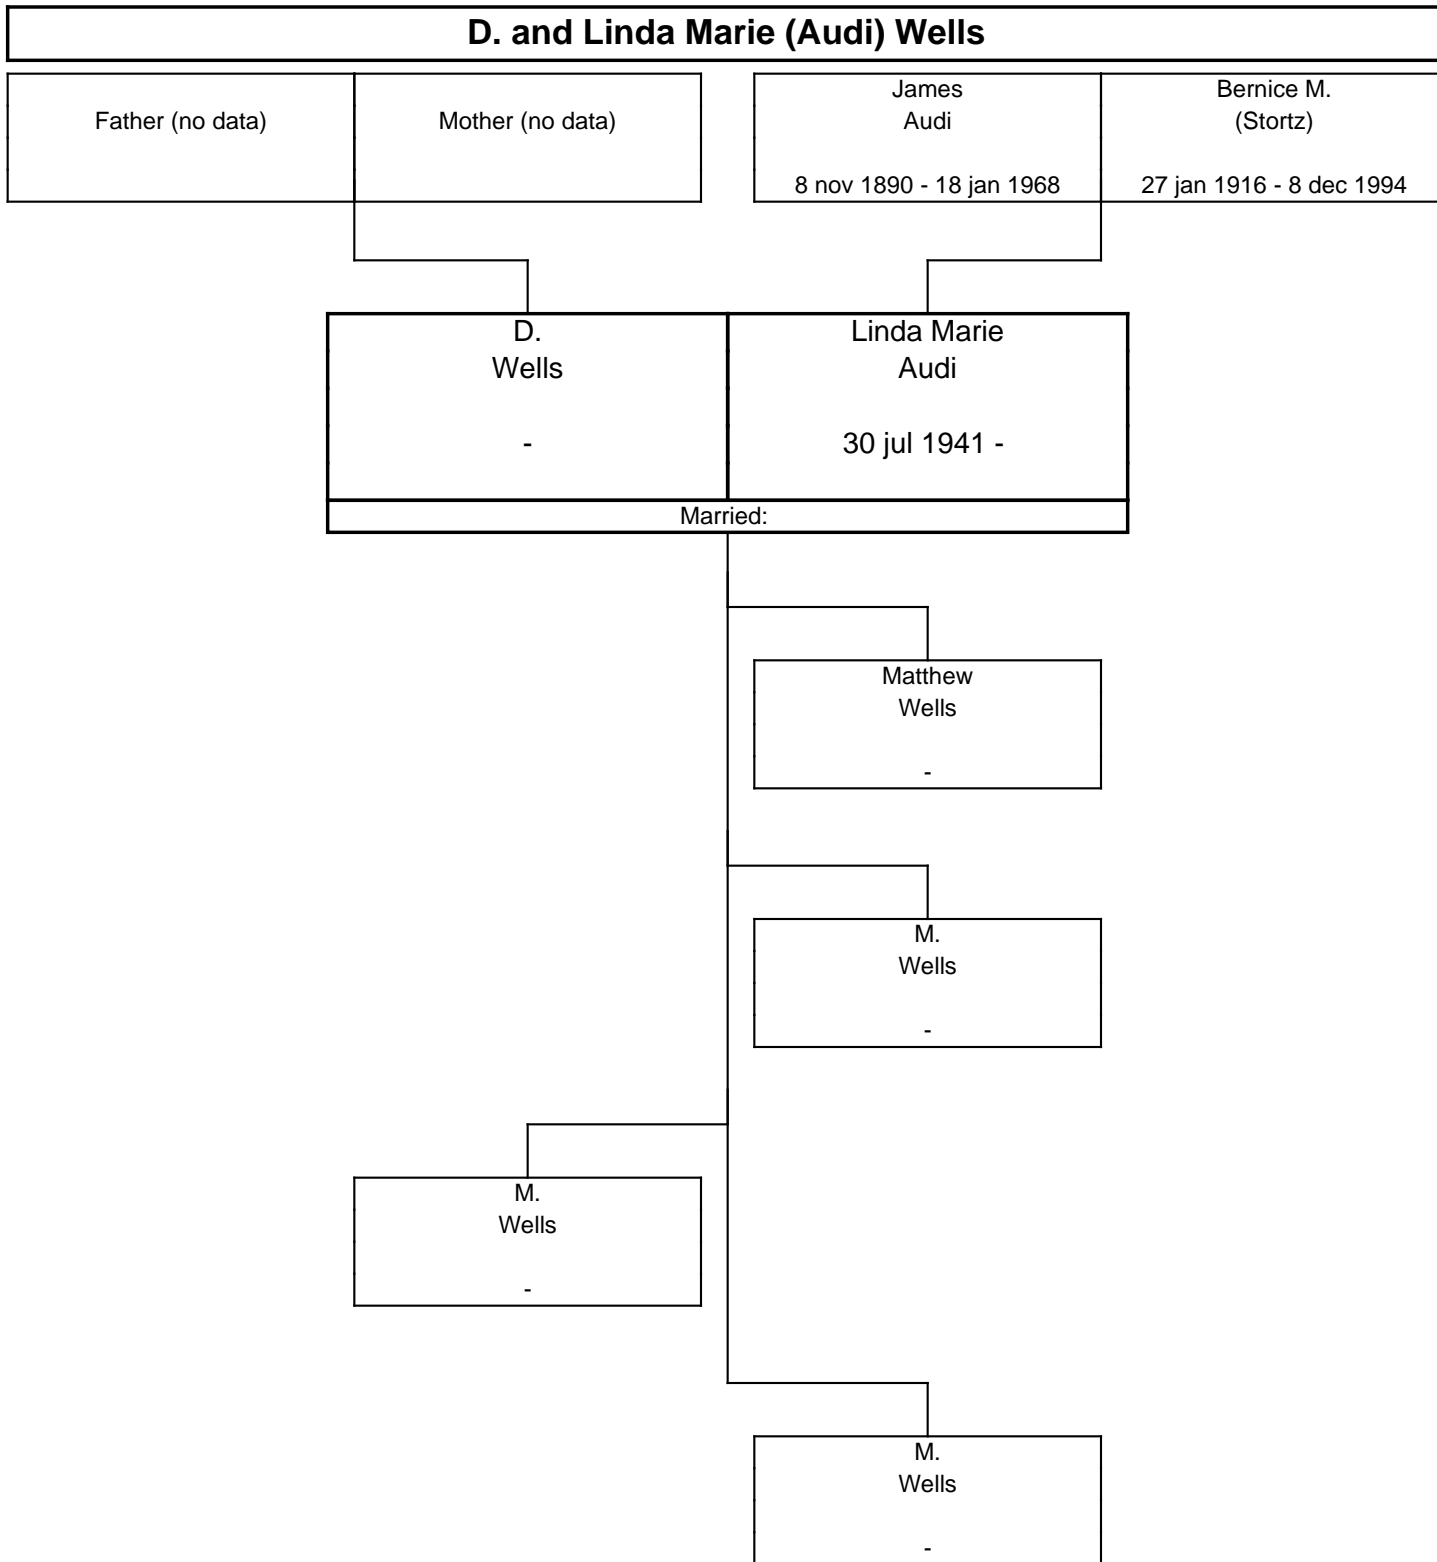

The ONNEN Family Tree, Fourth Generation