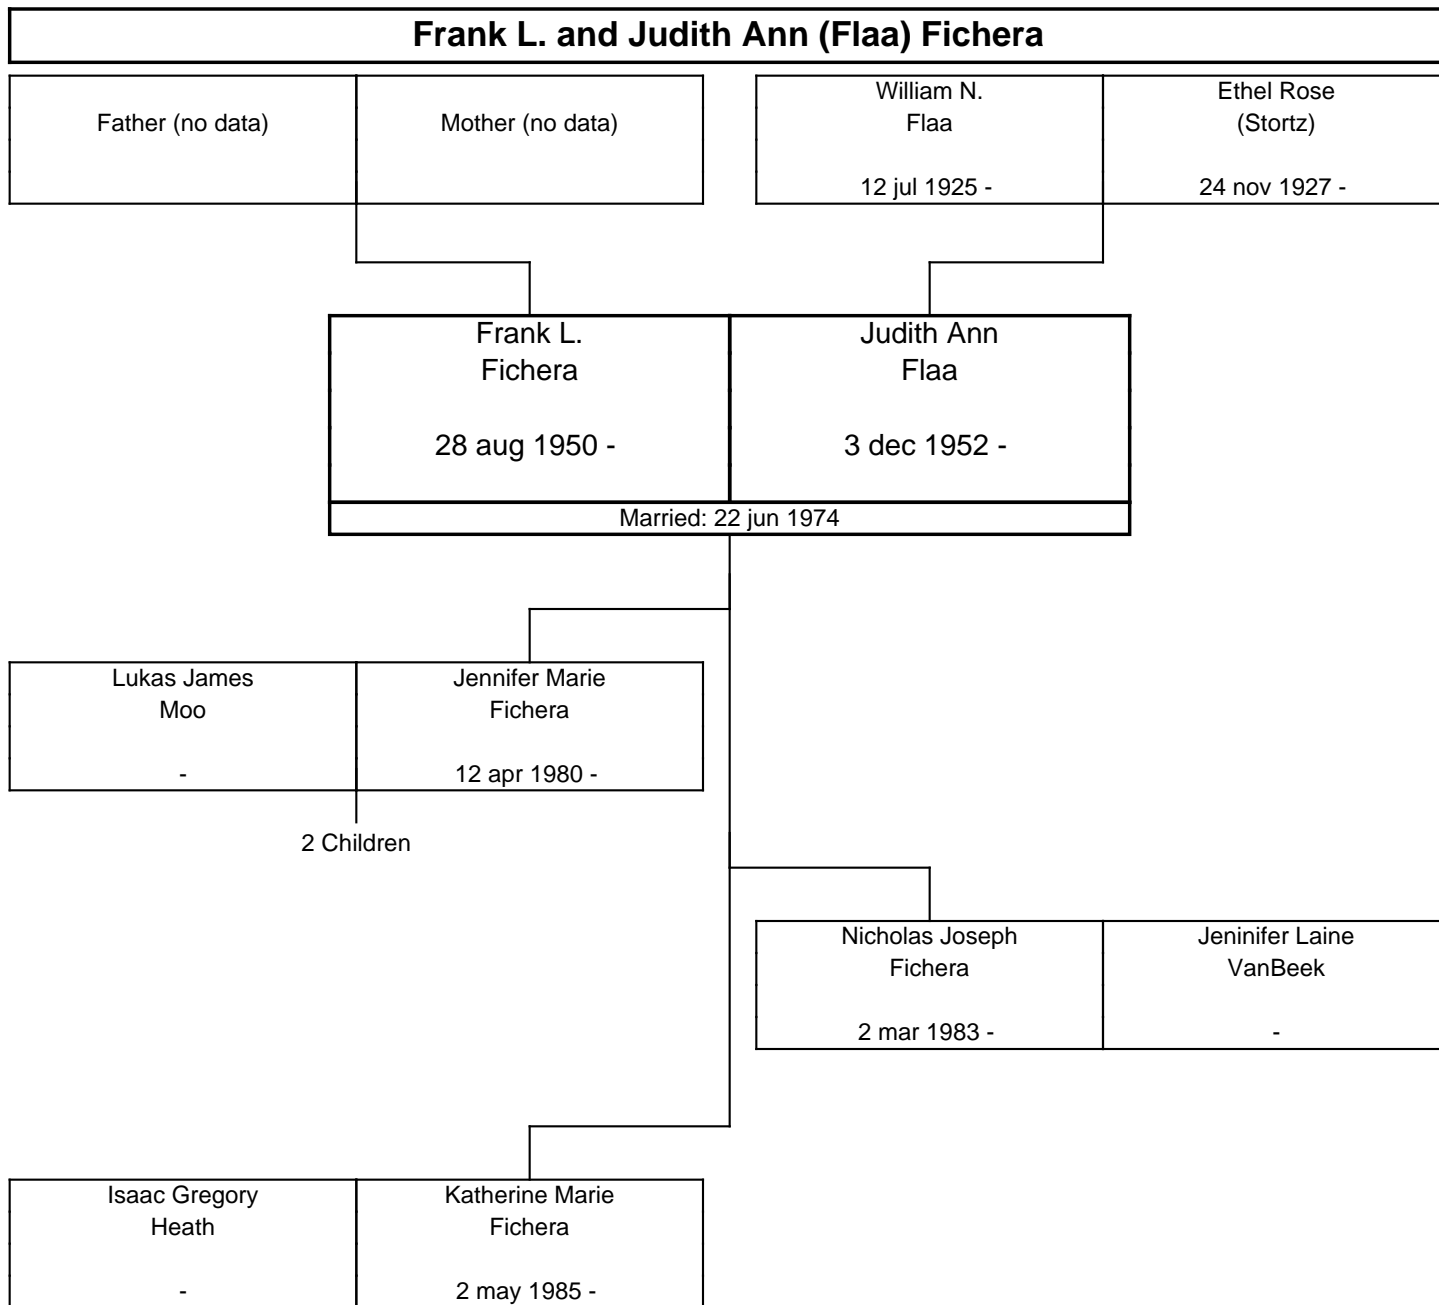

The ONNEN Family Tree, Fourth Generation

The ONNEN Family Tree, Fourth Generation

The ONNEN Family Tree, Fourth Generation

**Mark Alan and Nancy Jo (Wendling) Poland**

Darrell T. Poland 9 may 1924 - 6 mar 2007	Edith M. (Stortz) 24 mar 1931 -	Harold Wendling 13 nov 1936 -	Arlene (Deany) 13 nov 1937 -
---	---------------------------------------	-------------------------------------	------------------------------------