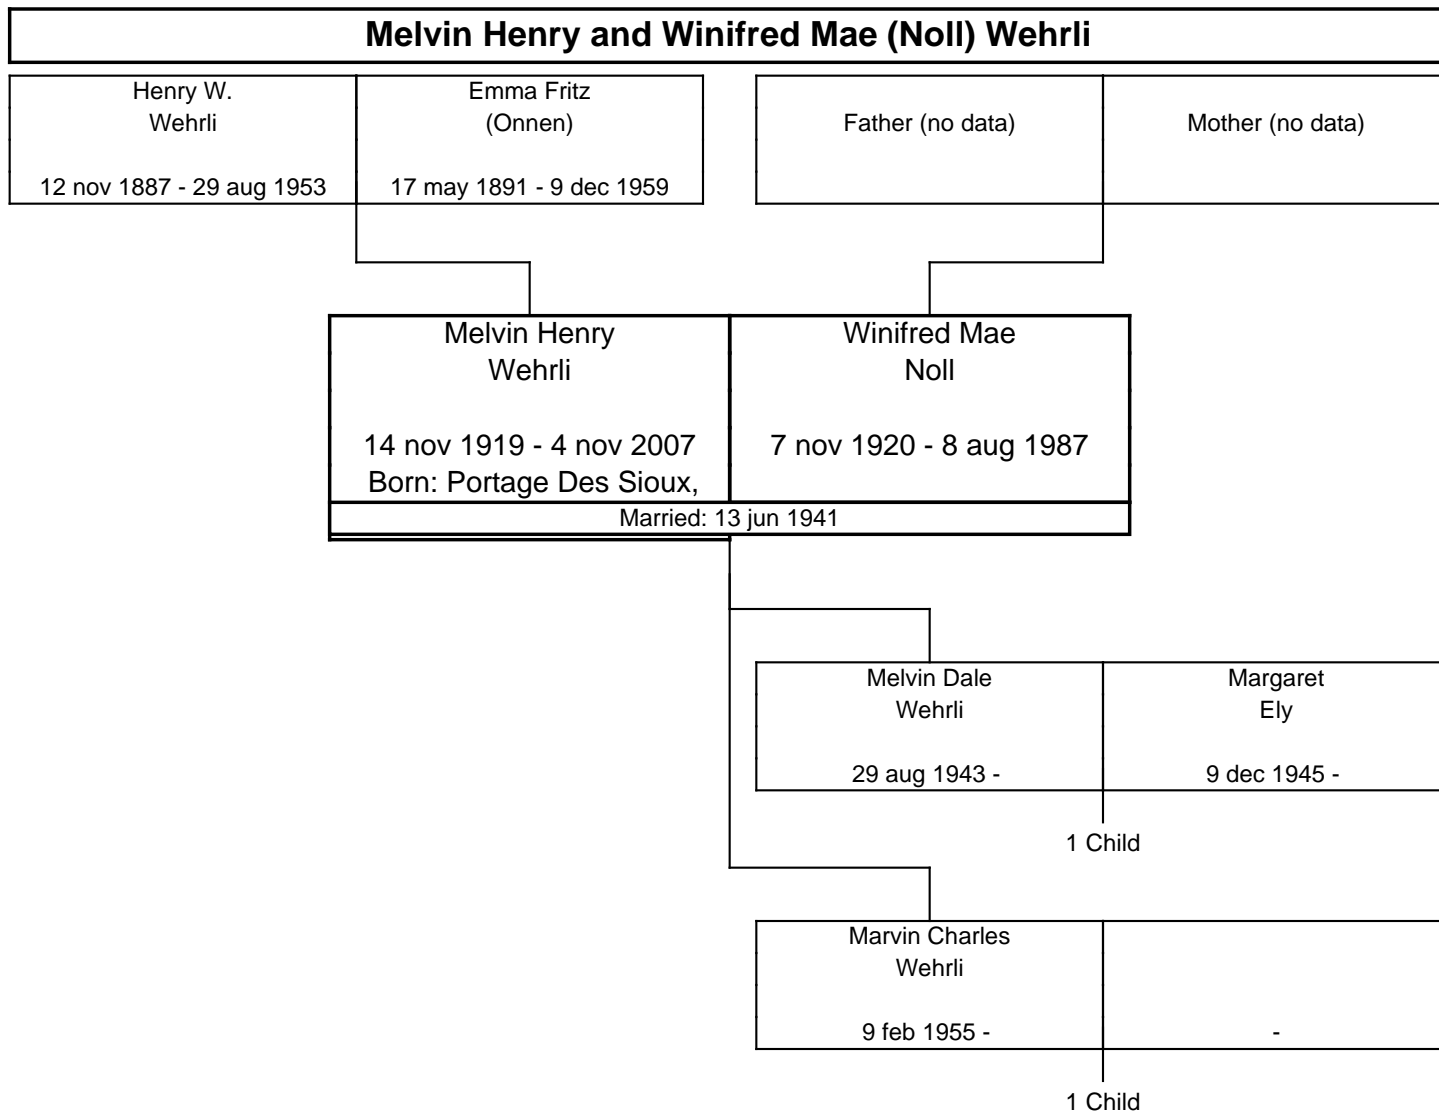

The ONNEN Family Tree, Third Generation