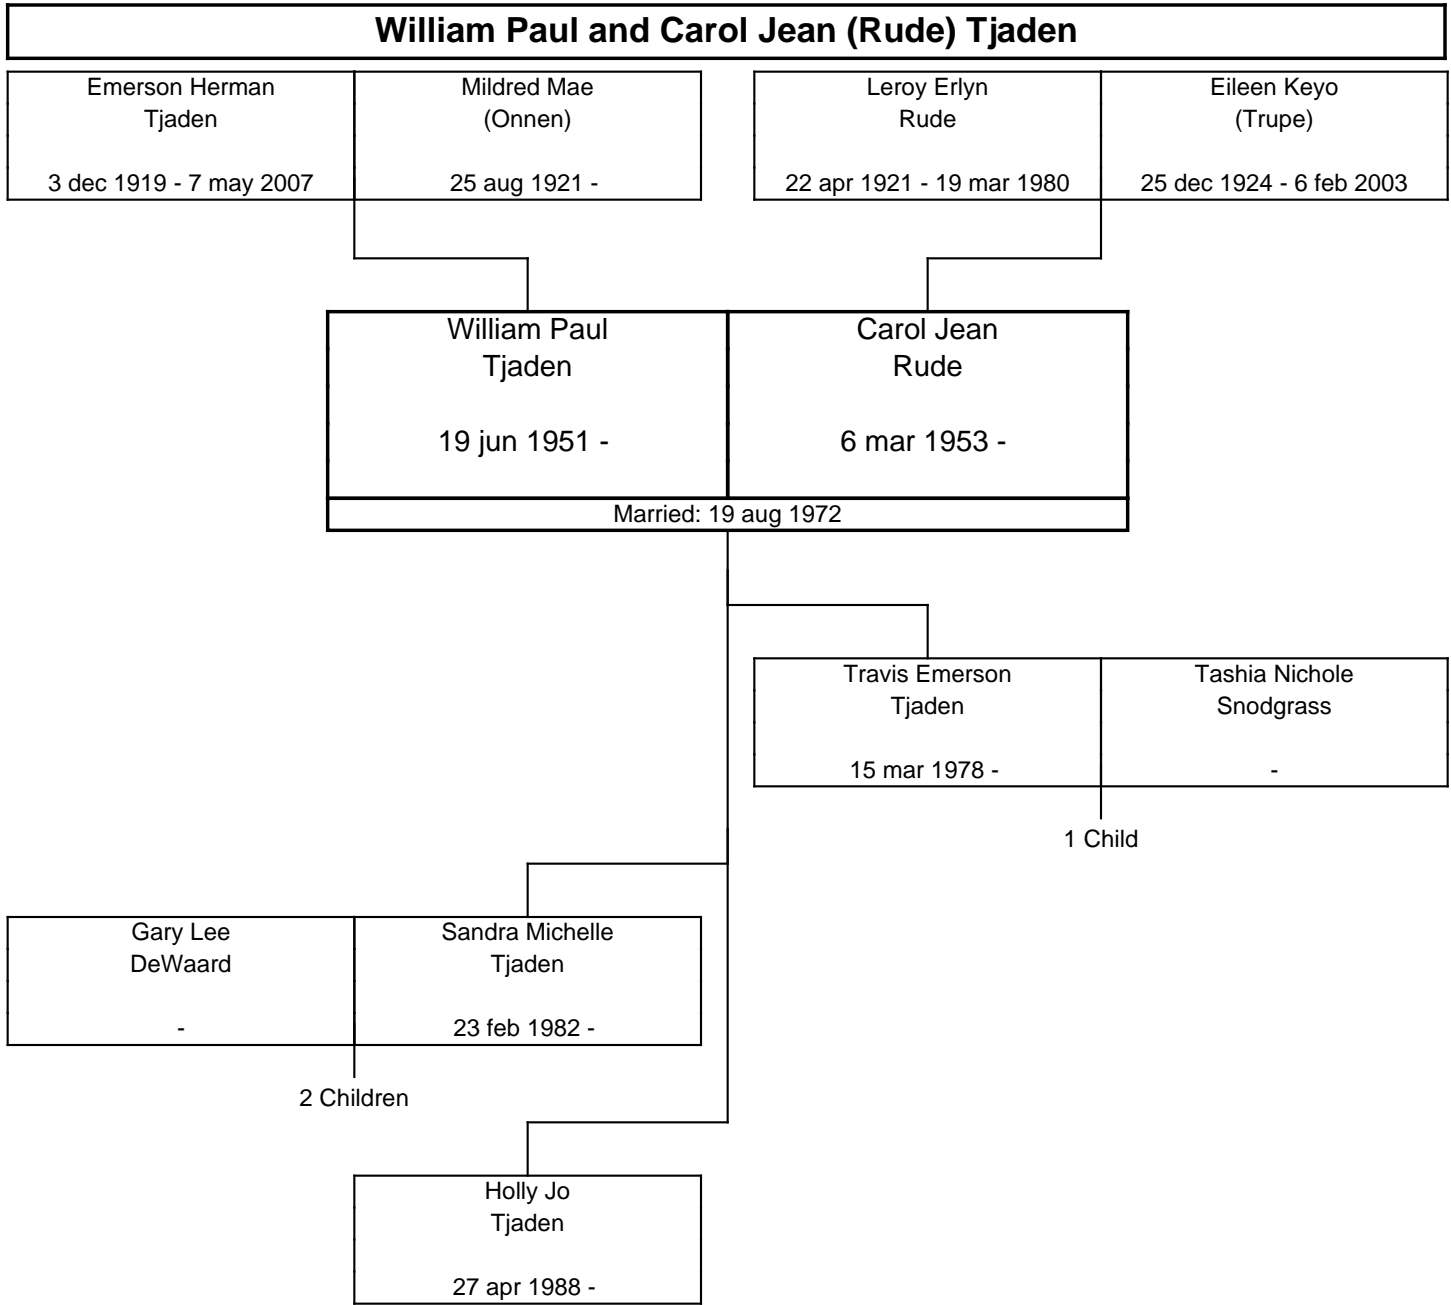

3 Children

Jakub Karol Skalik 6 apr 1982 -	Amanda Loraine Tjaden 7 jan 1980 -
------------------------------------	---------------------------------------

The ONNEN Family Tree, Fourth Generation

The ONNEN Family Tree, Fourth Generation