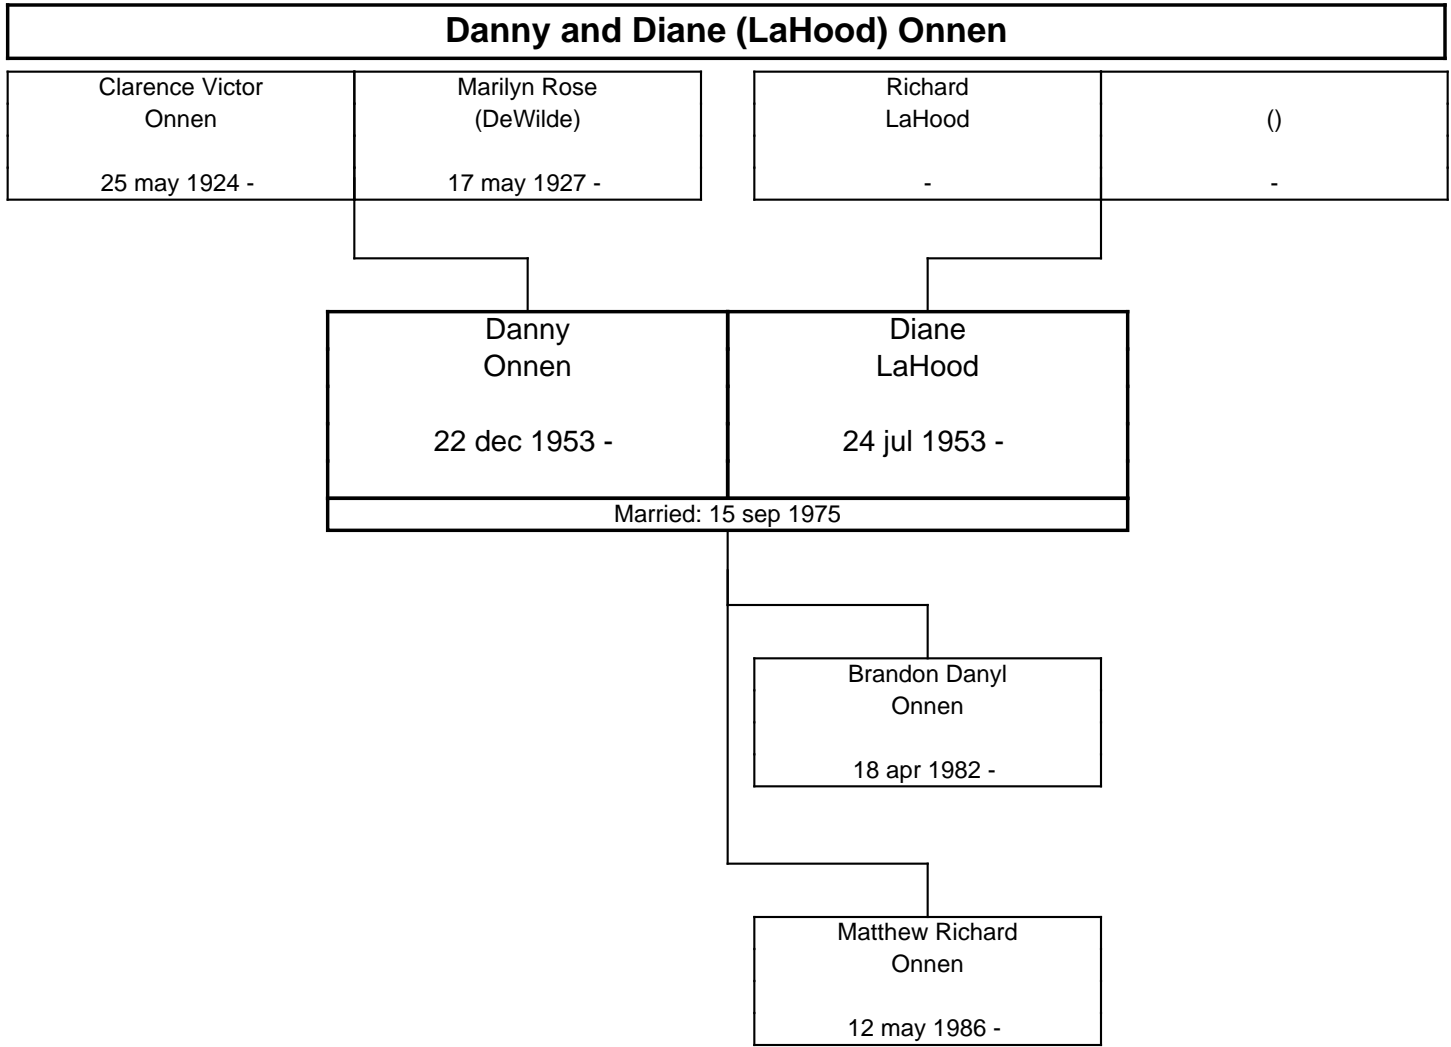

3 Children

Jakub Karol Skalik 6 apr 1982 -	Amanda Loraine Tjaden 7 jan 1980 -
------------------------------------	---------------------------------------

The ONNEN Family Tree, Fourth Generation

The ONNEN Family Tree, Fourth Generation