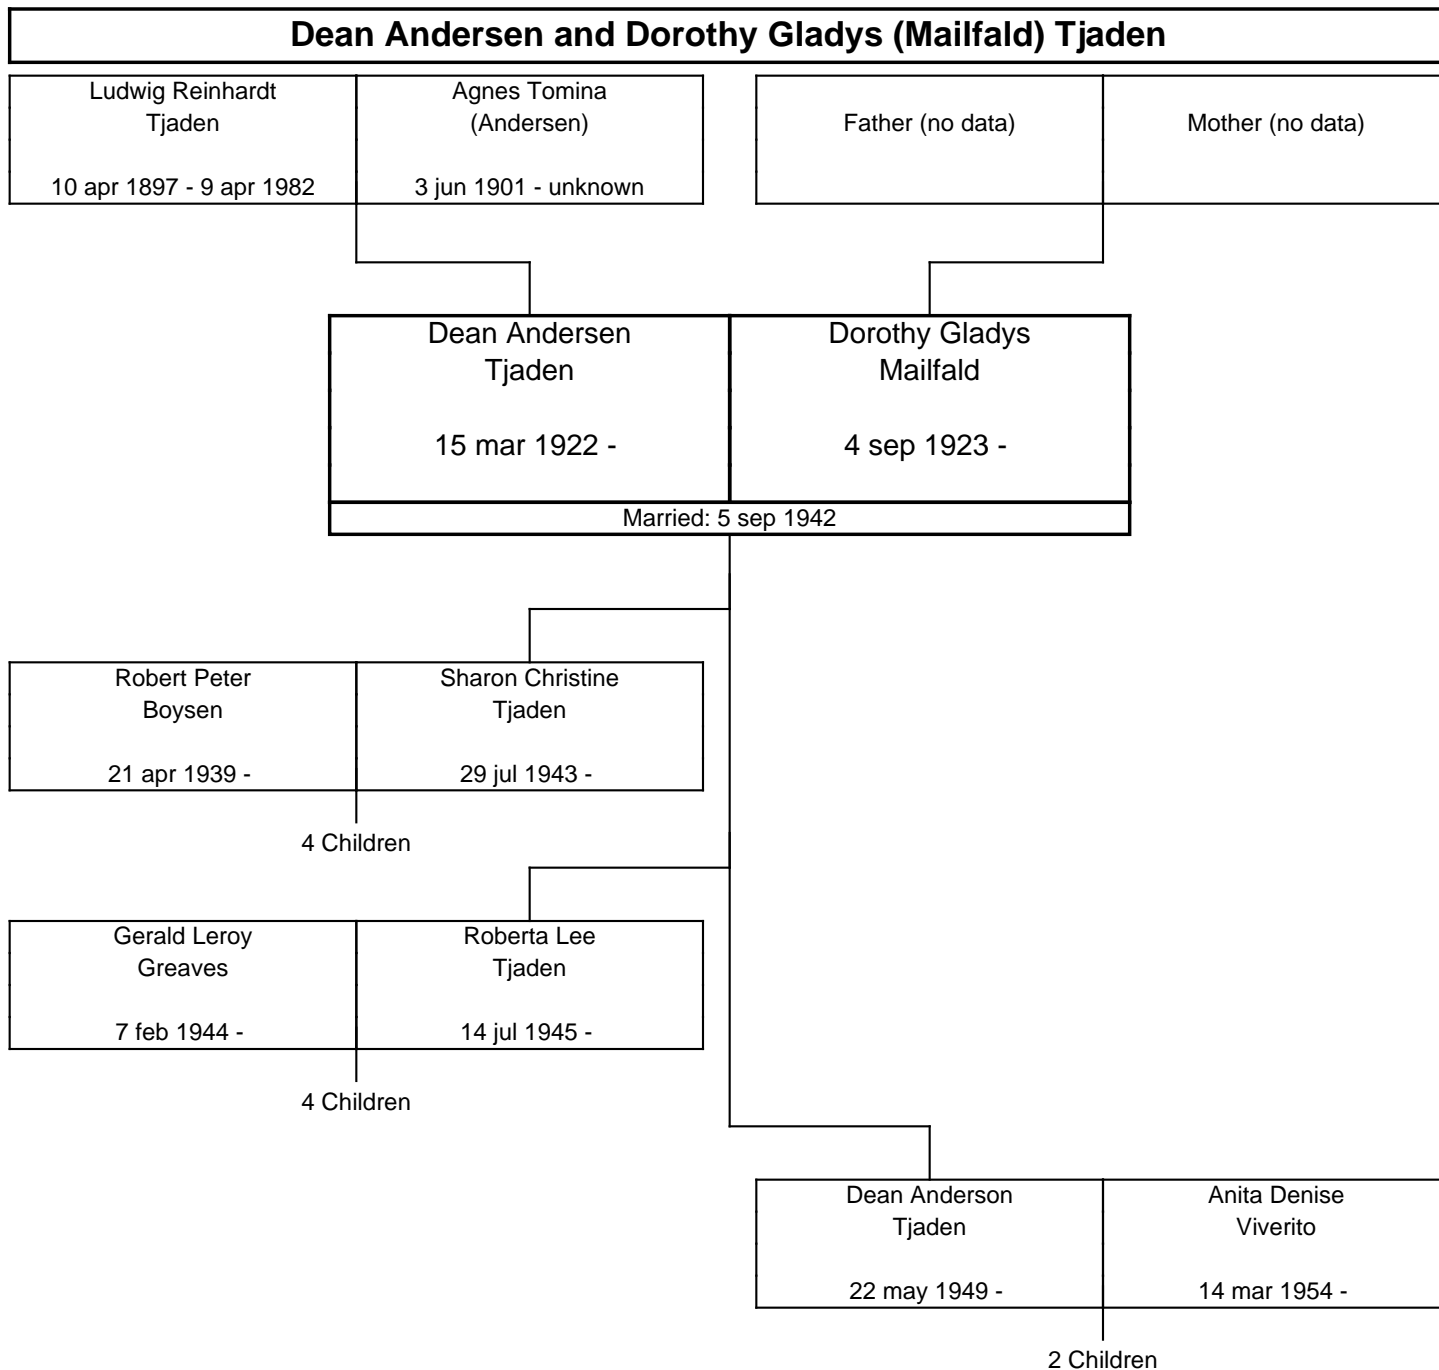

5 Children

The ONNEN Family Tree, Fifth Generation

The ONNEN Family Tree, Fifth Generation

The ONNEN Family Tree, Fifth Generation

<b>Danial Dean and Jill (?) Vogel</b>			
---------------------------------------	--	--	--

The ONNEN Family Tree, Fifth Generation