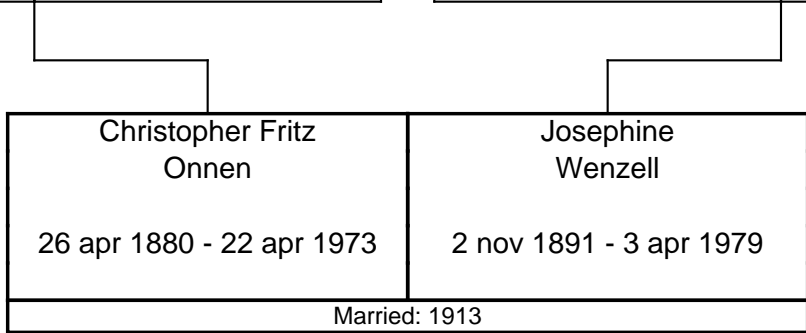

**THE**  
**ONNEN**  
**FAMILY TREE**

**Beginning In and Around  
Woodford County, Illinois**

**1849 - Today**

Starting from Fritz and Anna Onnen

Including:

Audi, Baker, Bannan, Betchel, Craig, DeWaard, Dubois, Fehr, Fichera, Flaa,  
Folkers, Gerzema, Golladay, Harris, Hassell, Hatcher, Heath, Lash, Keen,  
Melchin, Miller, Monge, Moo, Moses, Pheifer, Poland, Reeves, Skalik, Stortz,  
Swyers, Tjaden, Vanlandegen, Wehrli, Wenzell, and Wragge

Compiled by:

Marilyn Onnen,  
Ruth Onnen,  
Rosie Flaa,  
Harold Pfeifer,  
and Larry Tjaden

The ONNEN Family Tree, First Generation

**Christopher Fritz and Josephine (Wenzell) Onnen**

Fritz Joseph Onnen 1849 - 1898	Anna Marie (Harbers) 25 feb 1859 - 8 apr 1926	Father (no data)	Mother (no data)
-----------------------------------	--	------------------	------------------

The ONNEN Family Tree, Second Generation

The ONNEN Family Tree, Second Generation

The ONNEN Family Tree, Third Generation

**Marvin Joseph and Ruth Deloris (Williamson) Onnen**

Jacob Fritz Onnen 20 jul 1889 - 25 may 1958	Rosalia Anna (Paluska) 30 oct 1898 - 7 dec 1990	Maynard M. Williamson 17 may 1892 - feb 1983	Mayme L. (Golden) -
--	--	---	------------------------