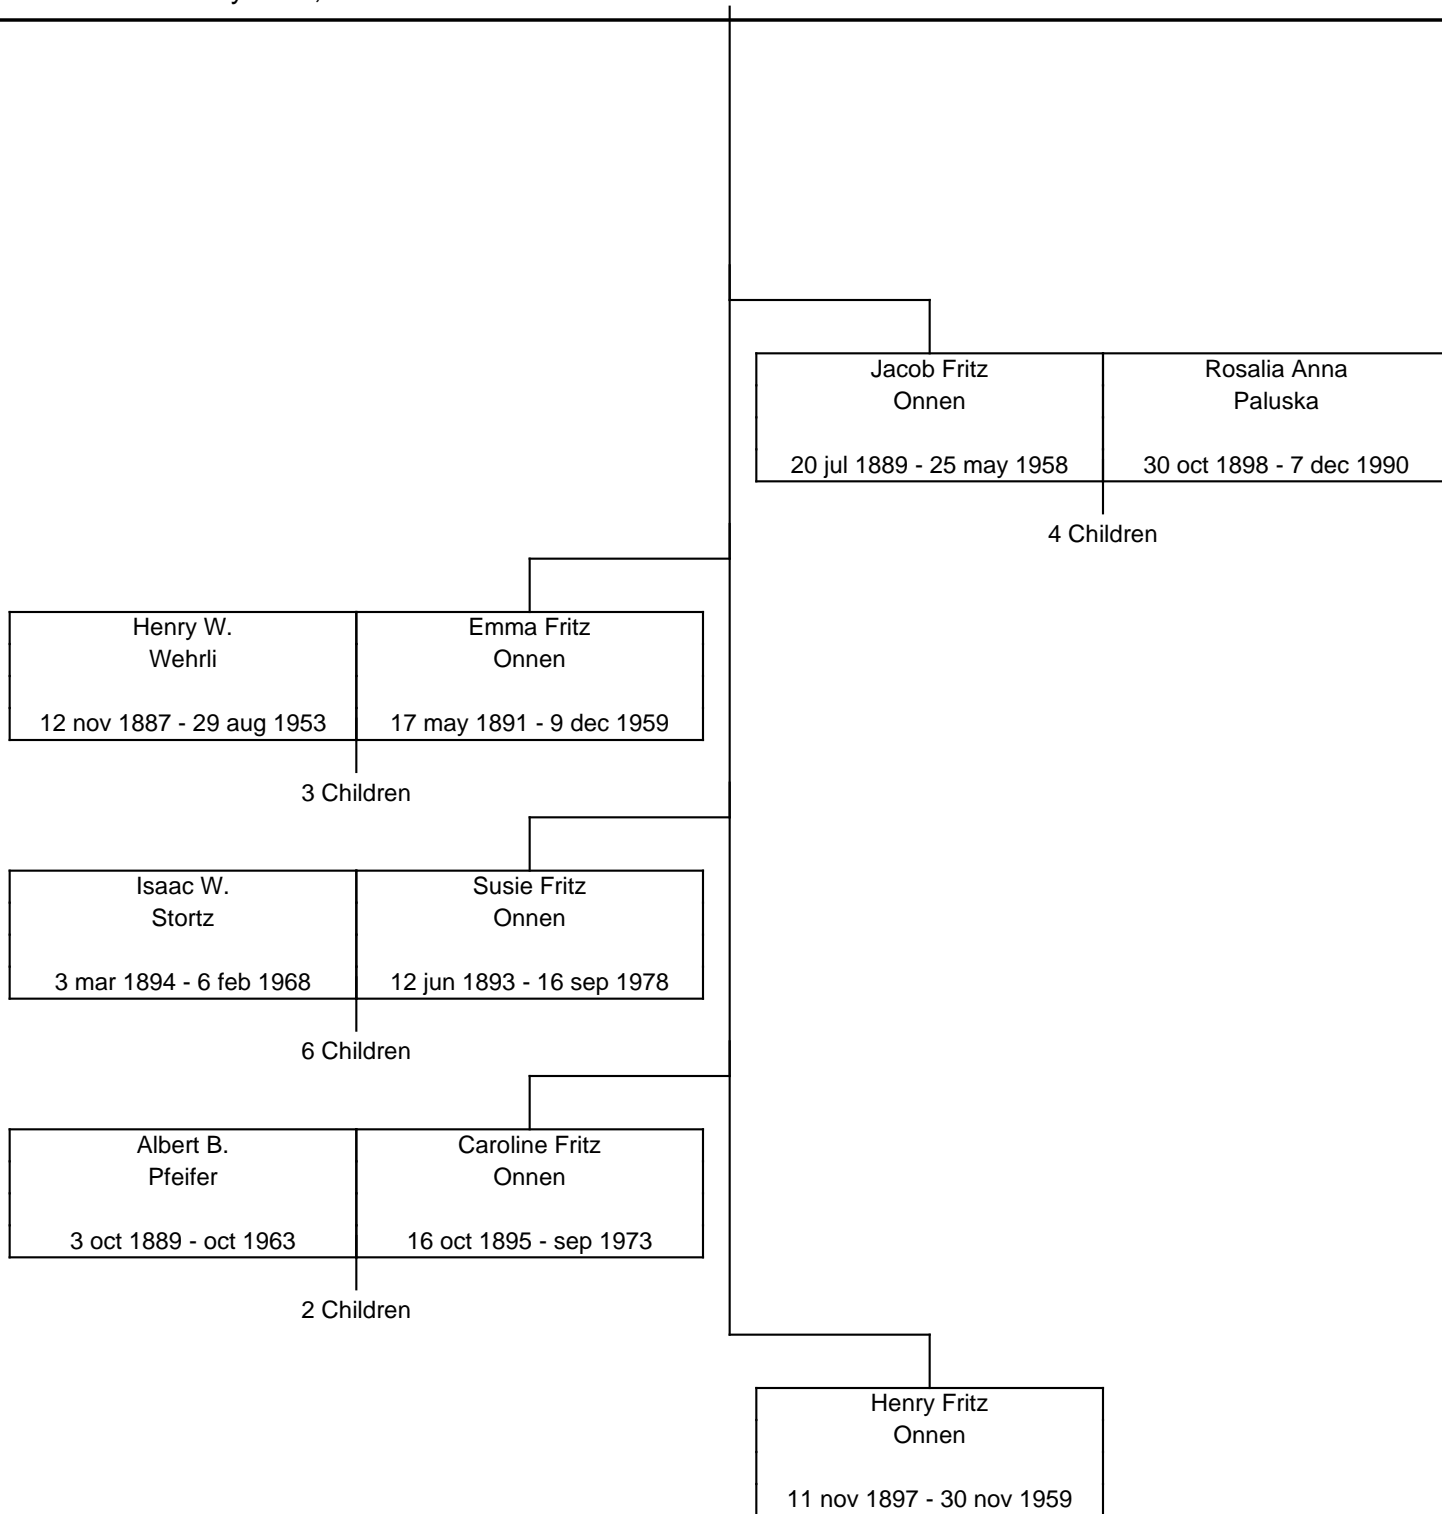

The ONNEN Family Tree, First Generation