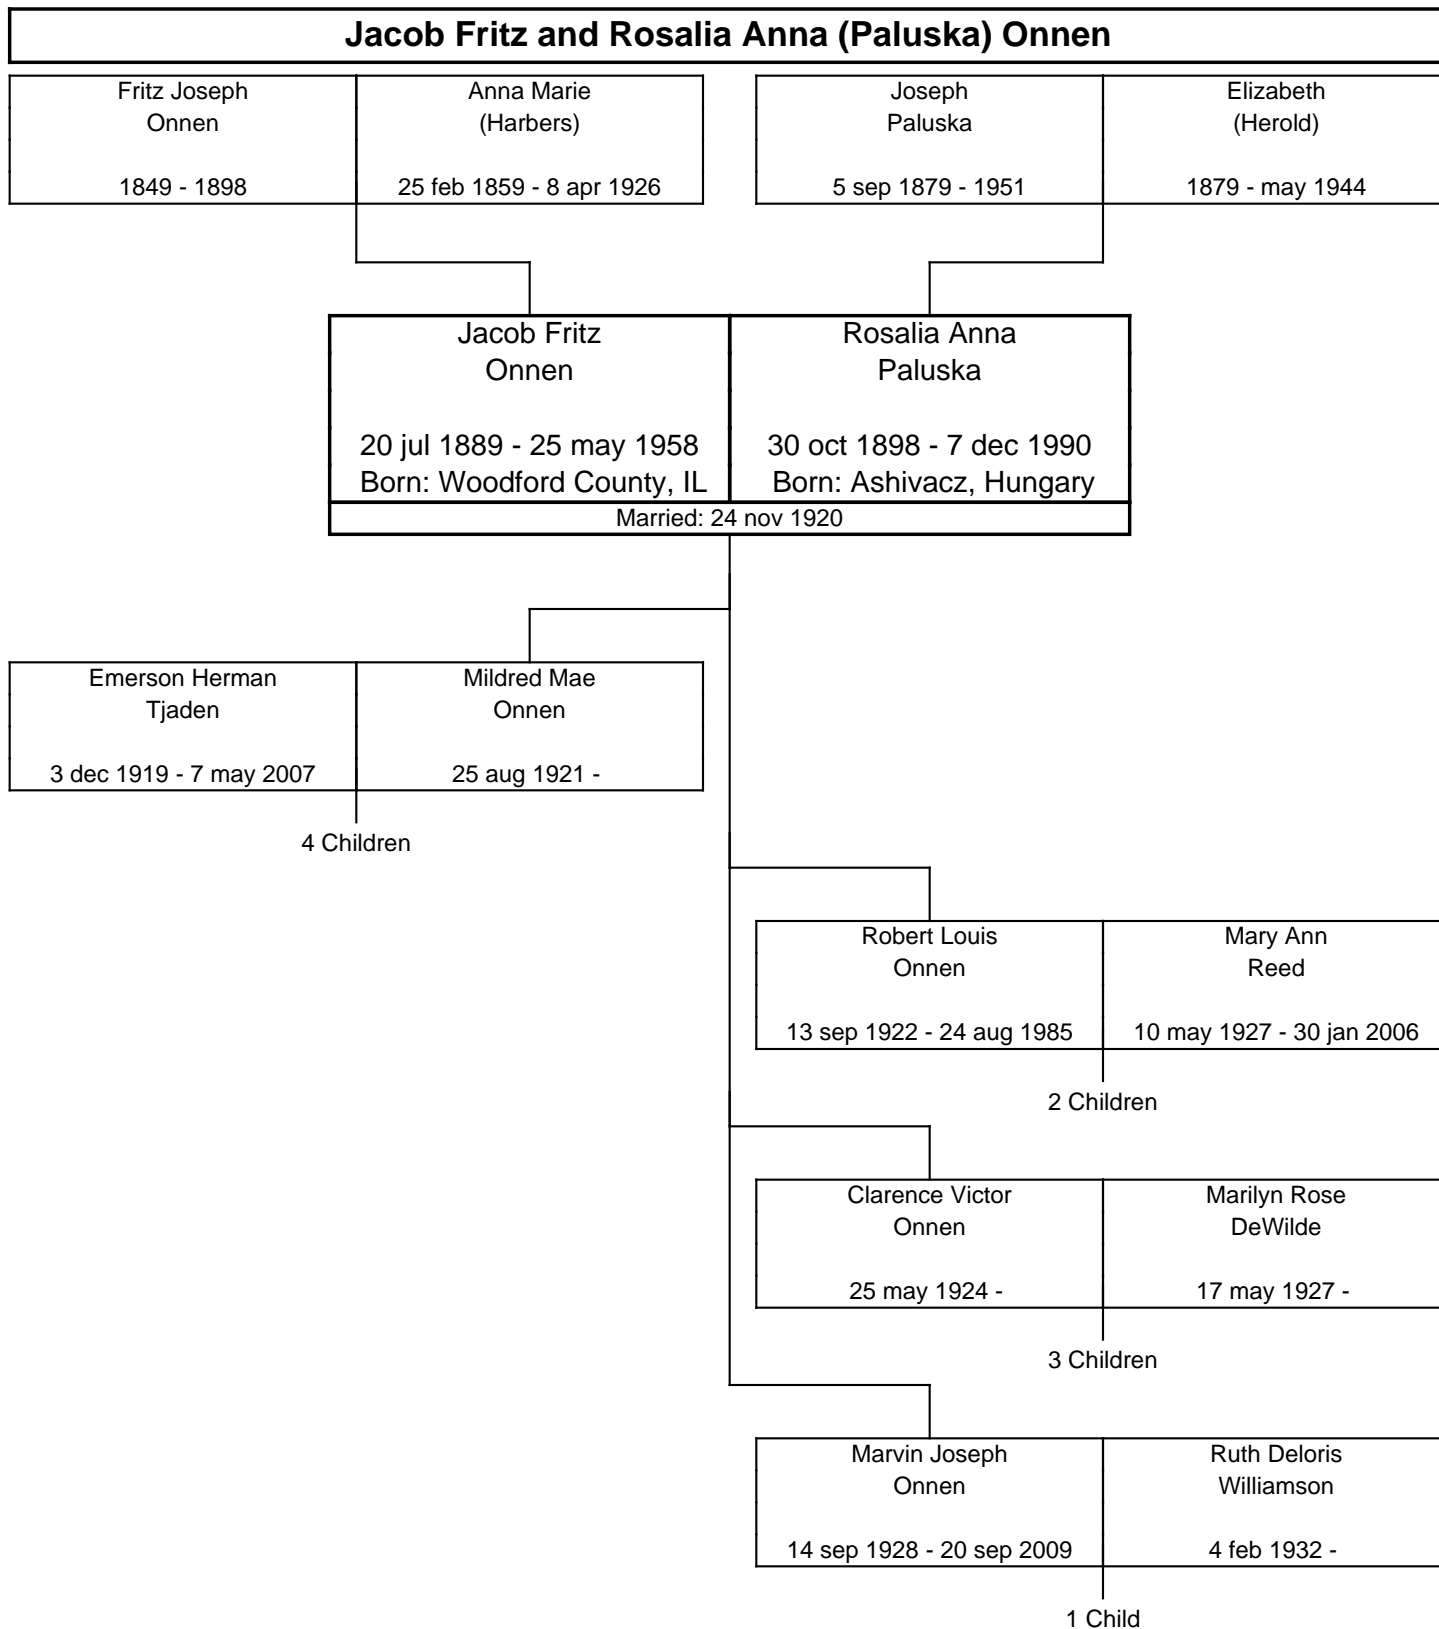

**THE**  
**ONNEN**  
**FAMILY TREE**

**Beginning In and Around  
Woodford County, Illinois**

**1849 - Today**

Starting from Fritz and Anna Onnen

Including:

Audi, Baker, Bannan, Betchel, Craig, DeWaard, Dubois, Fehr, Fichera, Flaa,  
Folkers, Gerzema, Golladay, Harris, Hassell, Hatcher, Heath, Lash, Keen,  
Melchin, Miller, Monge, Moo, Moses, Pheifer, Poland, Reeves, Skalik, Stortz,  
Swyers, Tjaden, Vanlandegen, Wehrli, Wenzell, and Wragge

Compiled by:

Marilyn Onnen,  
Ruth Onnen,  
Rosie Flaa,  
Harold Pfeifer,  
and Larry Tjaden

The ONNEN Family Tree, First Generation

**Christopher Fritz and Josephine (Wenzell) Onnen**

Fritz Joseph Onnen 1849 - 1898	Anna Marie (Harbers) 25 feb 1859 - 8 apr 1926	Father (no data)	Mother (no data)
-----------------------------------	--	------------------	------------------

The ONNEN Family Tree, Second Generation

The ONNEN Family Tree, Second Generation

The ONNEN Family Tree, Third Generation

**Marvin Joseph and Ruth Deloris (Williamson) Onnen**

Jacob Fritz Onnen 20 jul 1889 - 25 may 1958	Rosalia Anna (Paluska) 30 oct 1898 - 7 dec 1990	Maynard M. Williamson 17 may 1892 - feb 1983	Mayme L. (Golden) -
--	--	---	------------------------