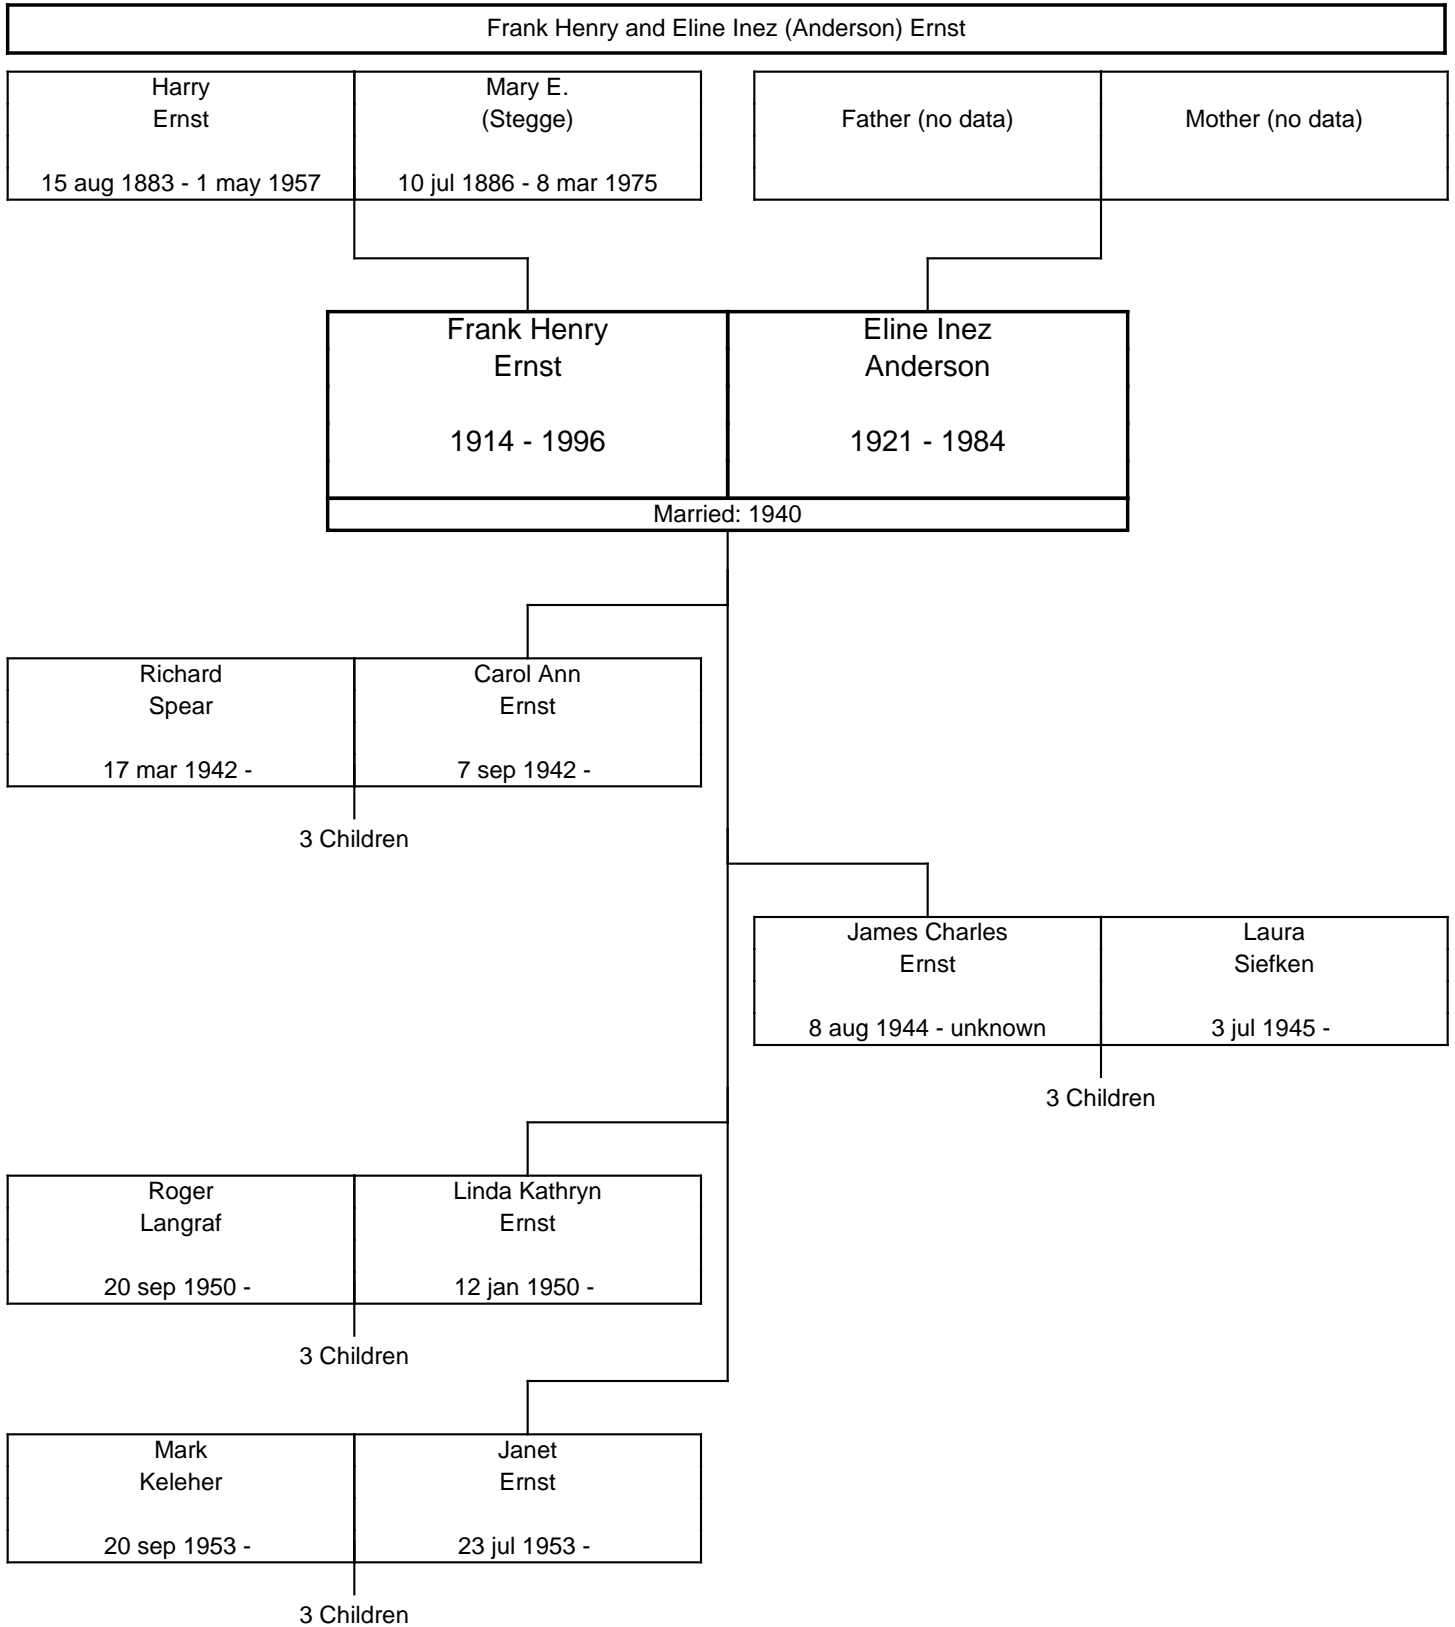

The ERNST Family Tree, Second Generation

The ERNST Family Tree, Second Generation

The ERNST Family Tree, Second Generation

The ERNST Family Tree, Second Generation

The ERNST Family Tree, Second Generation

The ERNST Family Tree, Third Generation

The ERNST Family Tree, Third Generation

The ERNST Family Tree, Third Generation

The ERNST Family Tree, Third Generation

The ERNST Family Tree, Third Generation

The ERNST Family Tree, Third Generation

The ERNST Family Tree, Third Generation

The ERNST Family Tree, Third Generation

The ERNST Family Tree, Fourth Generation

The ERNST Family Tree, Fourth Generation

The ERNST Family Tree, Fourth Generation

A horizontal line at the top of the page leads to a vertical line that descends and then turns right to connect to a rectangular box representing a couple. The box is divided into two columns by a vertical line. The left column contains the name 'Charles Browne' and the date '19 jun 1965 -'. The right column contains the name 'Marcie Cook' and a hyphen '-'. Below the box, a vertical line descends to the text '2 Children'.