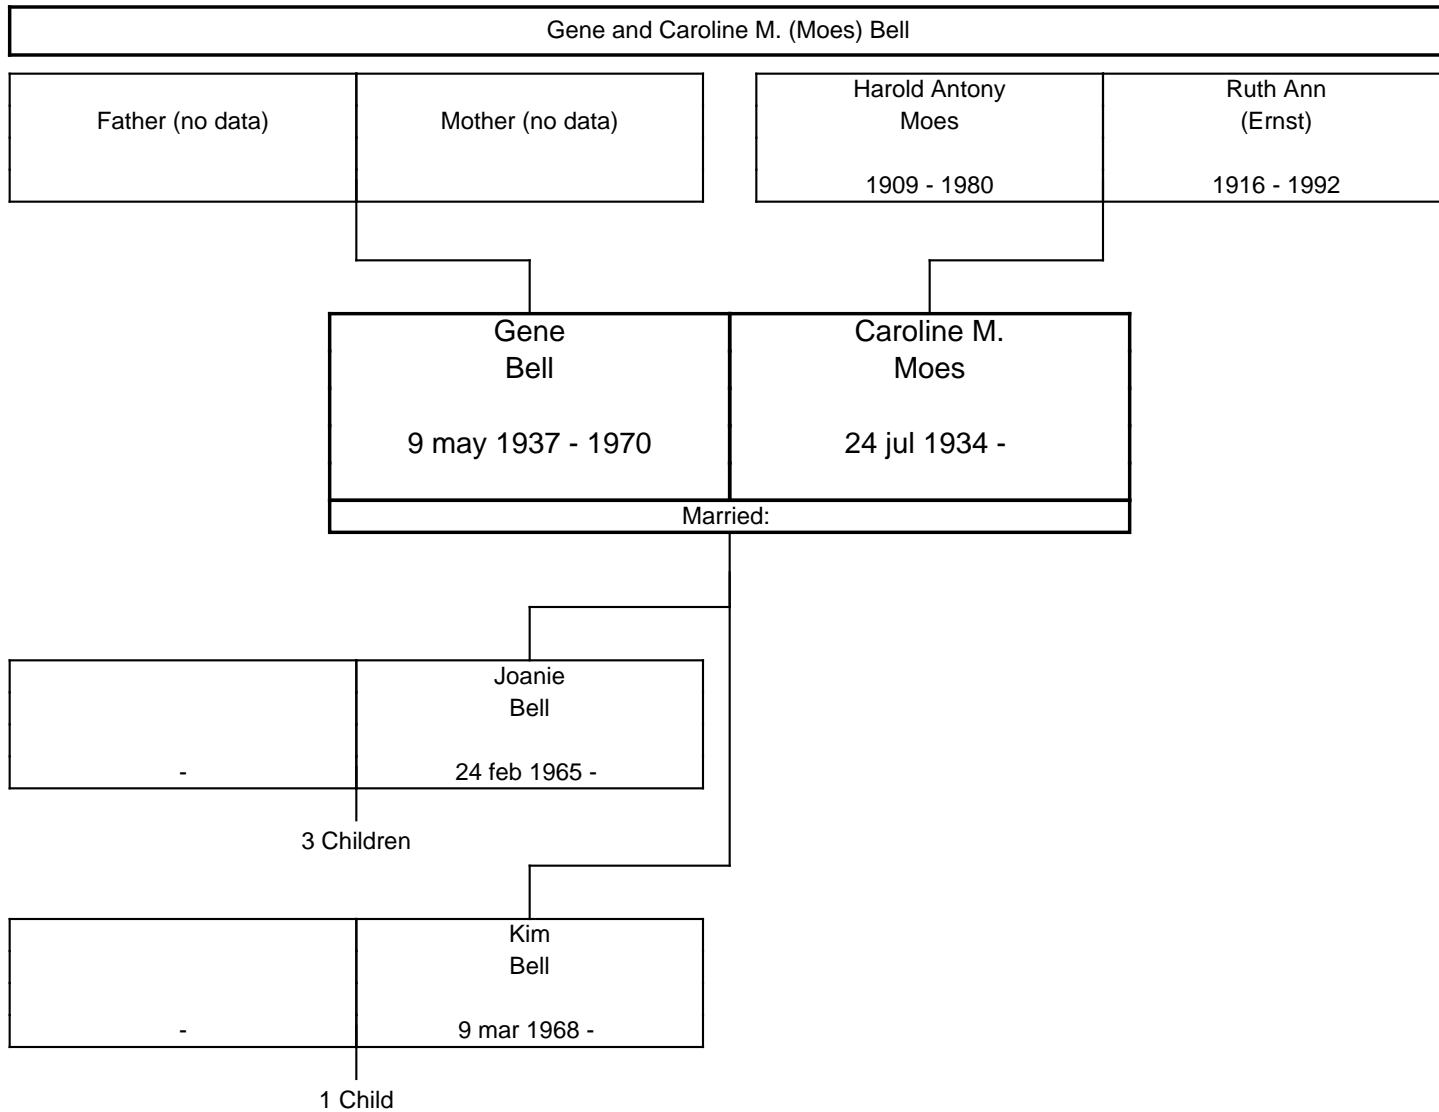

The ERNST Family Tree, Third Generation

The ERNST Family Tree, Third Generation

The ERNST Family Tree, Fourth Generation

The ERNST Family Tree, Fourth Generation

The ERNST Family Tree, Fourth Generation

A horizontal line at the top of the page leads to a vertical line that descends and then turns right to connect to a rectangular box representing a couple. The box is divided into two columns by a vertical line. The left column contains the name 'Charles Browne' and the date '19 jun 1965 -'. The right column contains the name 'Marcie Cook' and a hyphen '-'. Below the box, a vertical line descends to the text '2 Children'.

The ERNST Family Tree, Fourth Generation

The ERNST Family Tree, Fourth Generation

The ERNST Family Tree, Fourth Generation

The ERNST Family Tree, Fourth Generation

The ERNST Family Tree, Fourth Generation