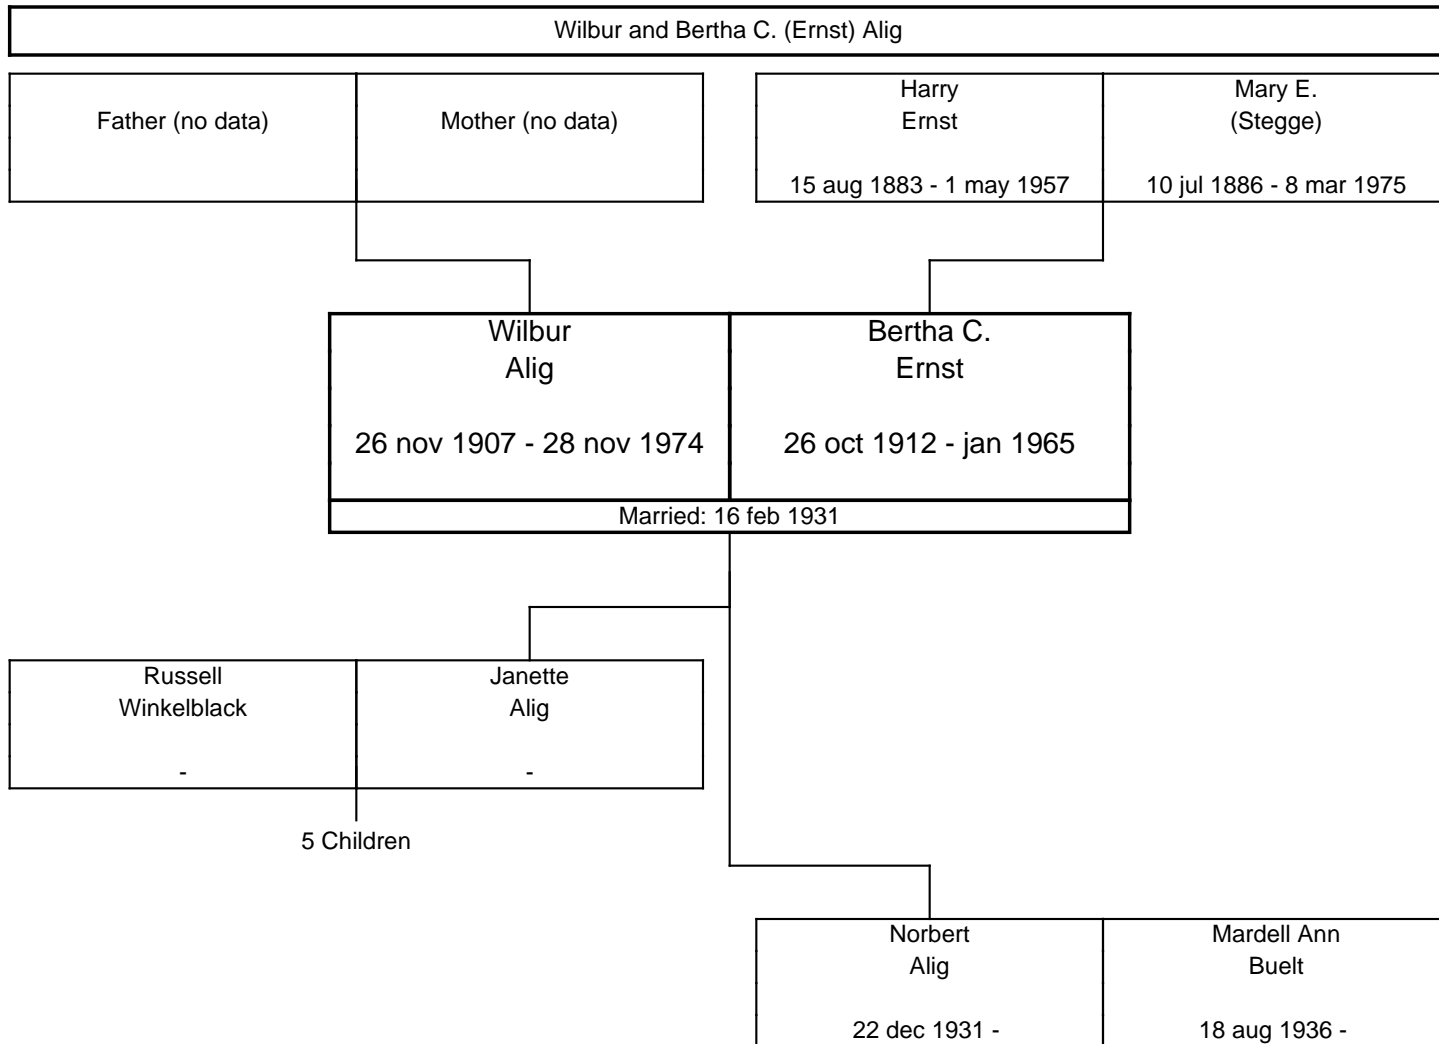

The ERNST Family Tree, Second Generation

The ERNST Family Tree, Second Generation

The ERNST Family Tree, Second Generation

The ERNST Family Tree, Second Generation

The ERNST Family Tree, Second Generation

The ERNST Family Tree, Third Generation

The ERNST Family Tree, Third Generation

The ERNST Family Tree, Third Generation

The ERNST Family Tree, Third Generation

The ERNST Family Tree, Third Generation

The ERNST Family Tree, Third Generation

The ERNST Family Tree, Third Generation

The ERNST Family Tree, Third Generation

The ERNST Family Tree, Fourth Generation

The ERNST Family Tree, Fourth Generation

The ERNST Family Tree, Fourth Generation

A horizontal line at the top of the page leads to a vertical line that descends and then turns right to connect to a rectangular box representing a couple. The box is divided into two columns by a vertical line. The left column contains the name 'Charles Browne' and the date '19 jun 1965 -'. The right column contains the name 'Marcie Cook' and a hyphen '-'. Below the box, a vertical line descends to the text '2 Children'.