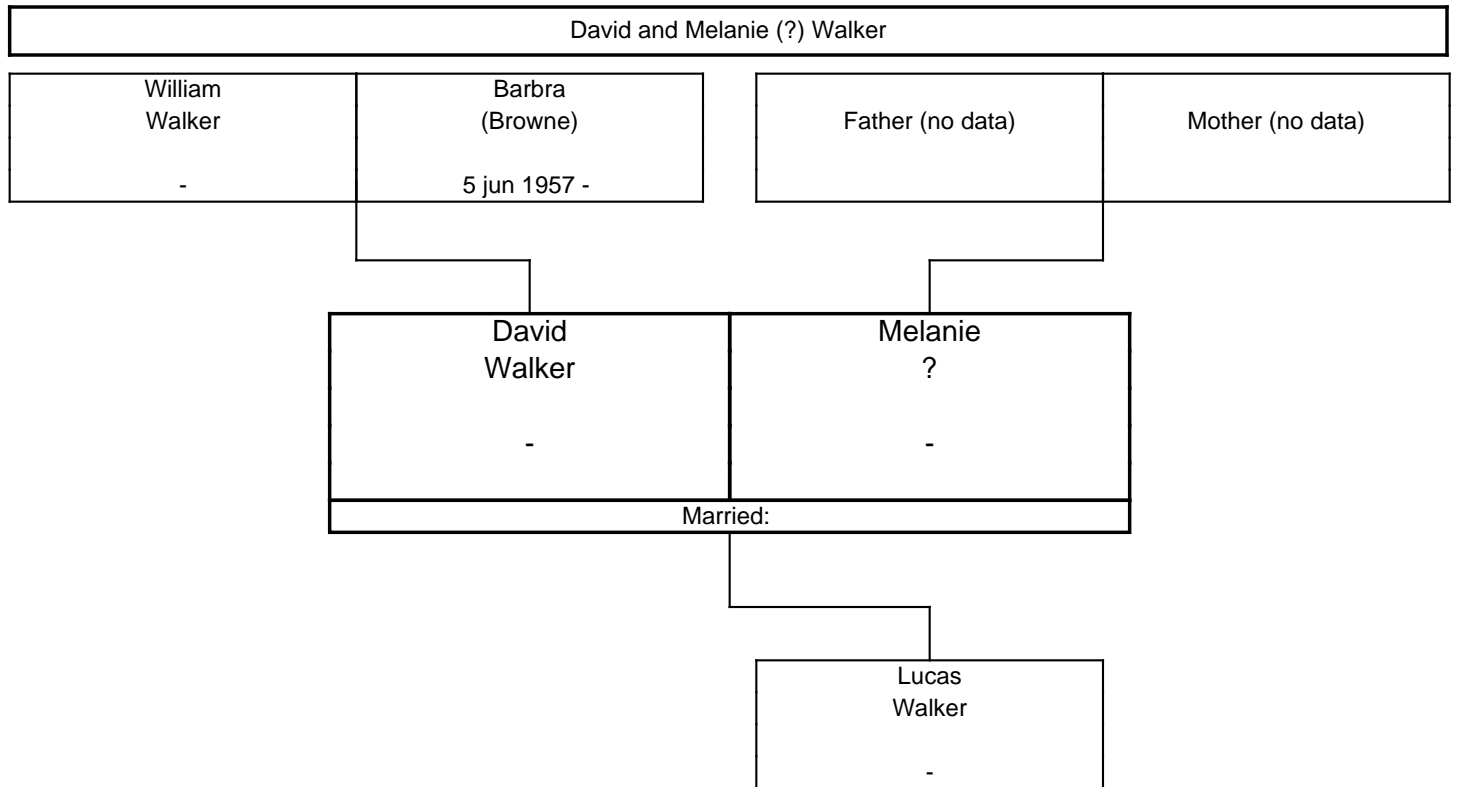

The ERNST Family Tree, Third Generation

The ERNST Family Tree, Third Generation

The ERNST Family Tree, Fourth Generation

The ERNST Family Tree, Fourth Generation

The ERNST Family Tree, Fourth Generation

A horizontal line at the top of the page leads to a vertical line that descends and then turns right to connect to a rectangular box representing a couple. The box is divided into two columns by a vertical line. The left column contains the name 'Charles Browne' and the date '19 jun 1965 -'. The right column contains the name 'Marcie Cook' and a hyphen '-'. Below the box, a vertical line descends to the text '2 Children'.

The ERNST Family Tree, Fifth Generation

The ERNST Family Tree, Fifth Generation

The ERNST Family Tree, Fifth Generation

The ERNST Family Tree, Fifth Generation

The ERNST Family Tree, Fifth Generation

The ERNST Family Tree, Fifth Generation

The ERNST Family Tree, Fifth Generation

The ERNST Family Tree, Fifth Generation

The ERNST Family Tree, Fifth Generation

The ERNST Family Tree, Fifth Generation

The ERNST Family Tree, Sixth Generation

The ERNST Family Tree, Sixth Generation