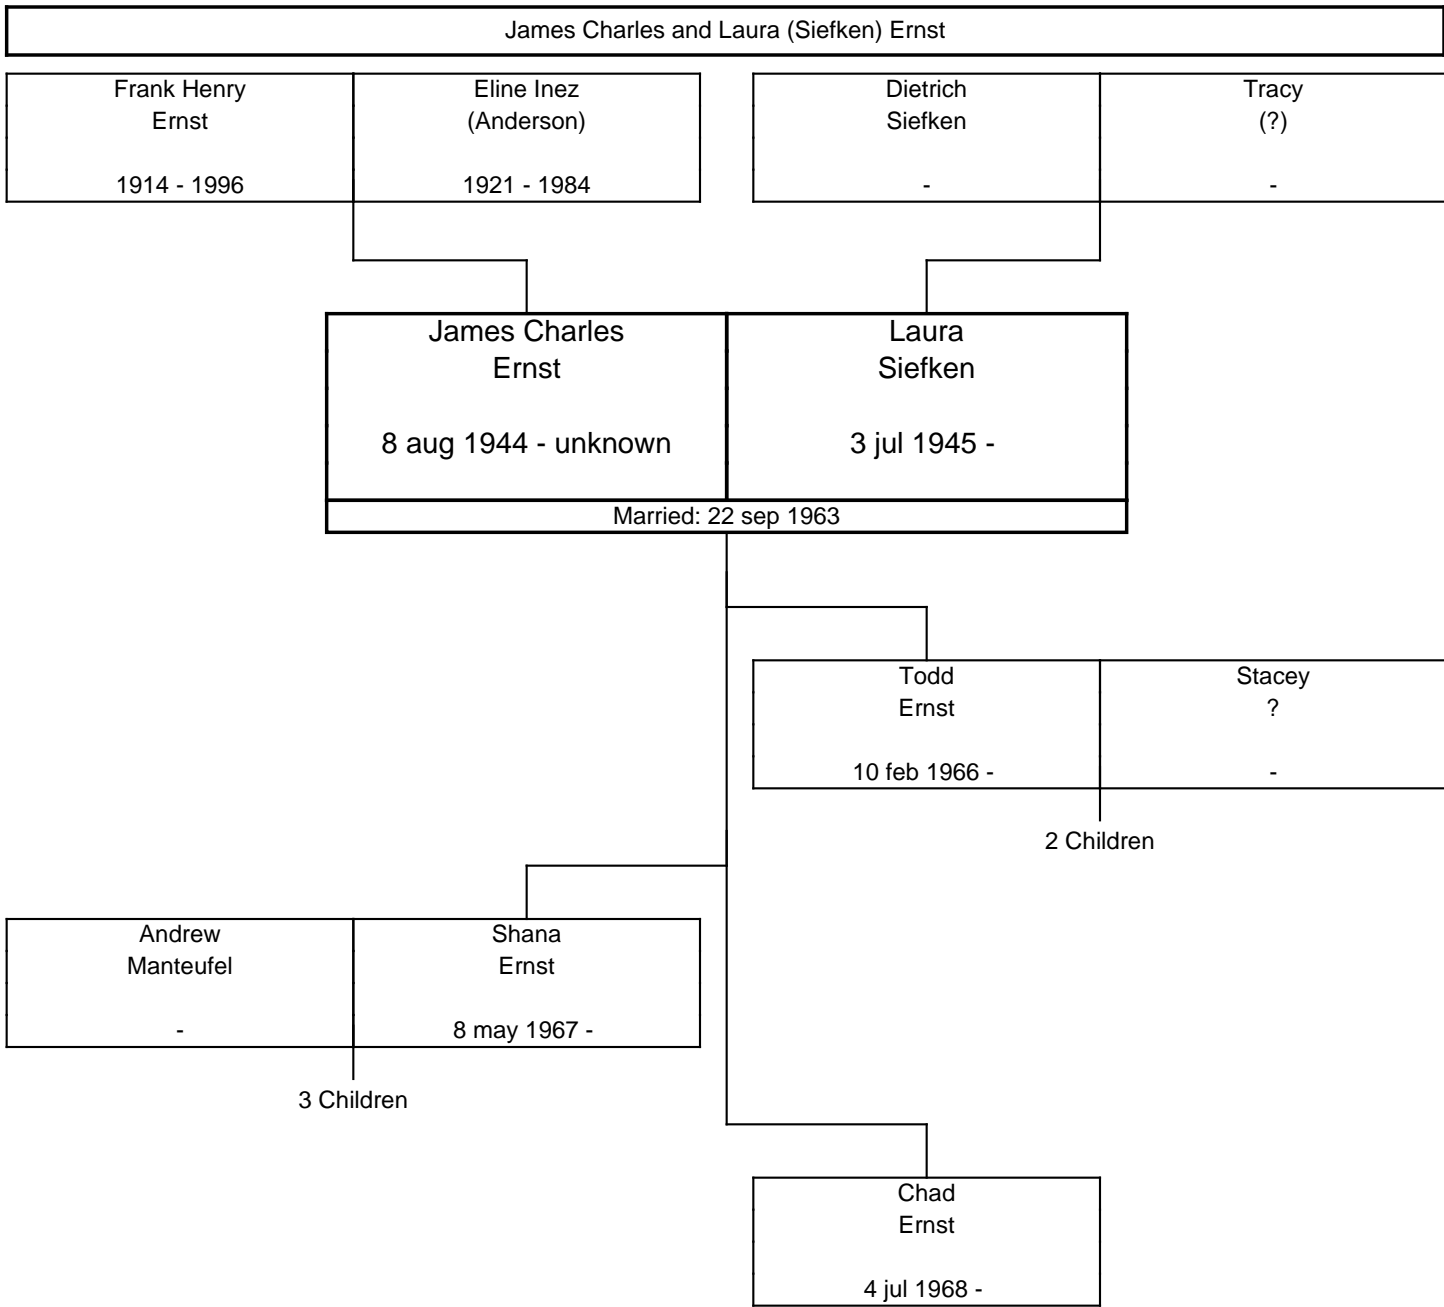

The ERNST Family Tree, Third Generation

The ERNST Family Tree, Third Generation

The ERNST Family Tree, Fourth Generation

The ERNST Family Tree, Fourth Generation

The ERNST Family Tree, Fourth Generation

A horizontal line at the top of the page leads to a vertical line that descends and then turns right to connect to a rectangular box representing a couple. The box is divided into two columns by a vertical line. The left column contains the name 'Charles Browne' and the date '19 jun 1965 -'. The right column contains the name 'Marcie Cook' and a hyphen '-'. Below the box, a vertical line descends to the text '2 Children'.

Charles Browne 19 jun 1965 -	Marcie Cook -
------------------------------------	---------------------

2 Children

The ERNST Family Tree, Fourth Generation

The ERNST Family Tree, Fourth Generation

The ERNST Family Tree, Fourth Generation

The ERNST Family Tree, Fourth Generation

The ERNST Family Tree, Fourth Generation

The ERNST Family Tree, Fourth Generation

The ERNST Family Tree, Fourth Generation

The ERNST Family Tree, Fourth Generation