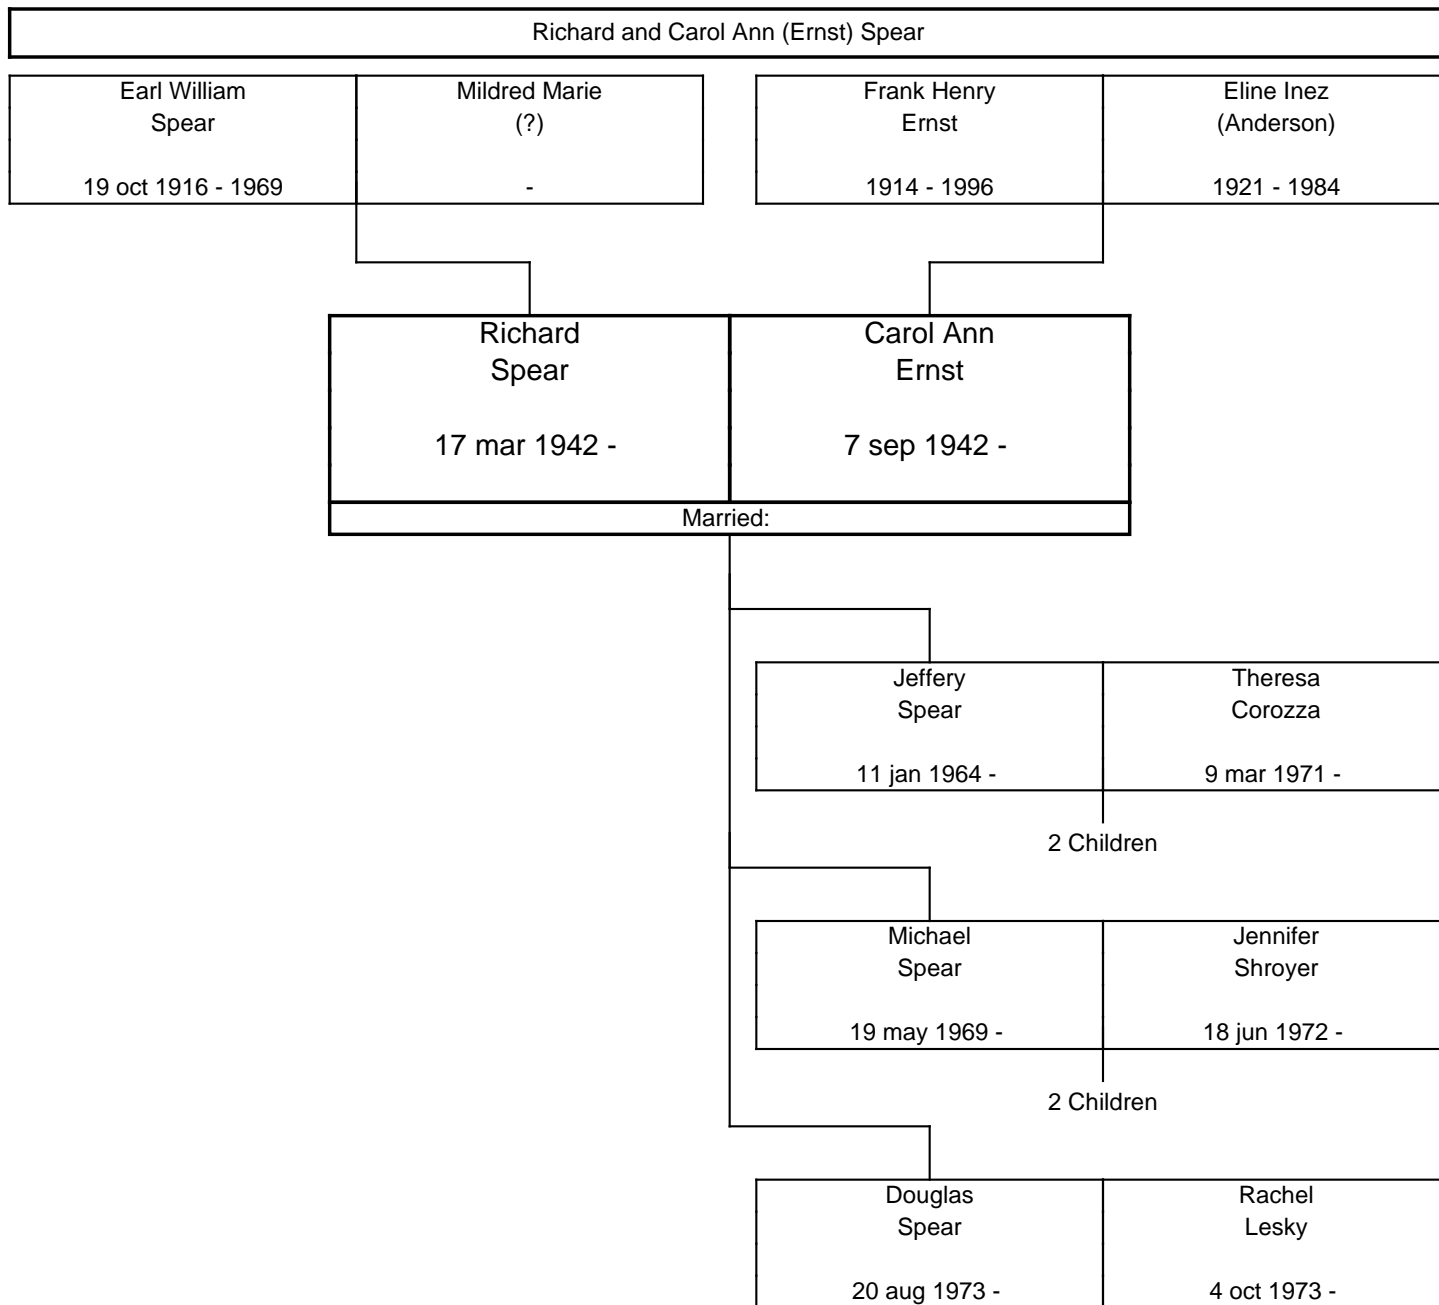

The ERNST Family Tree, Fourth Generation