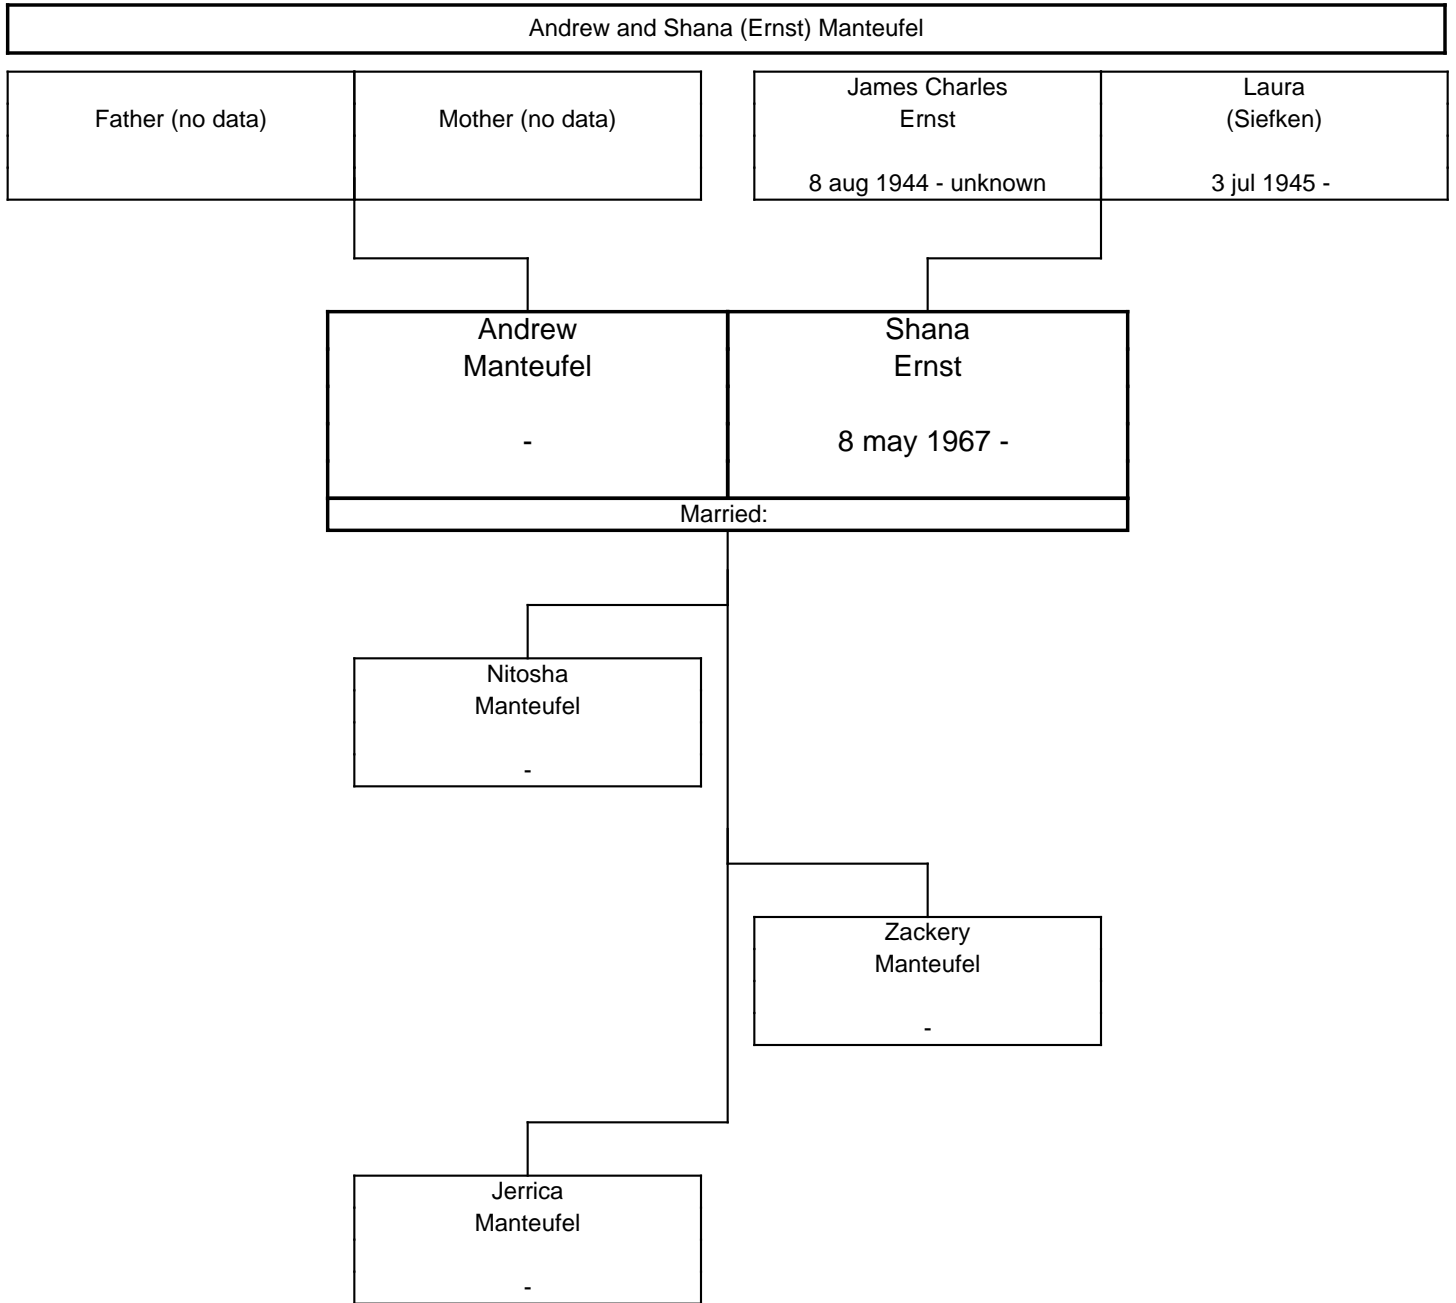

The ERNST Family Tree, Fifth Generation