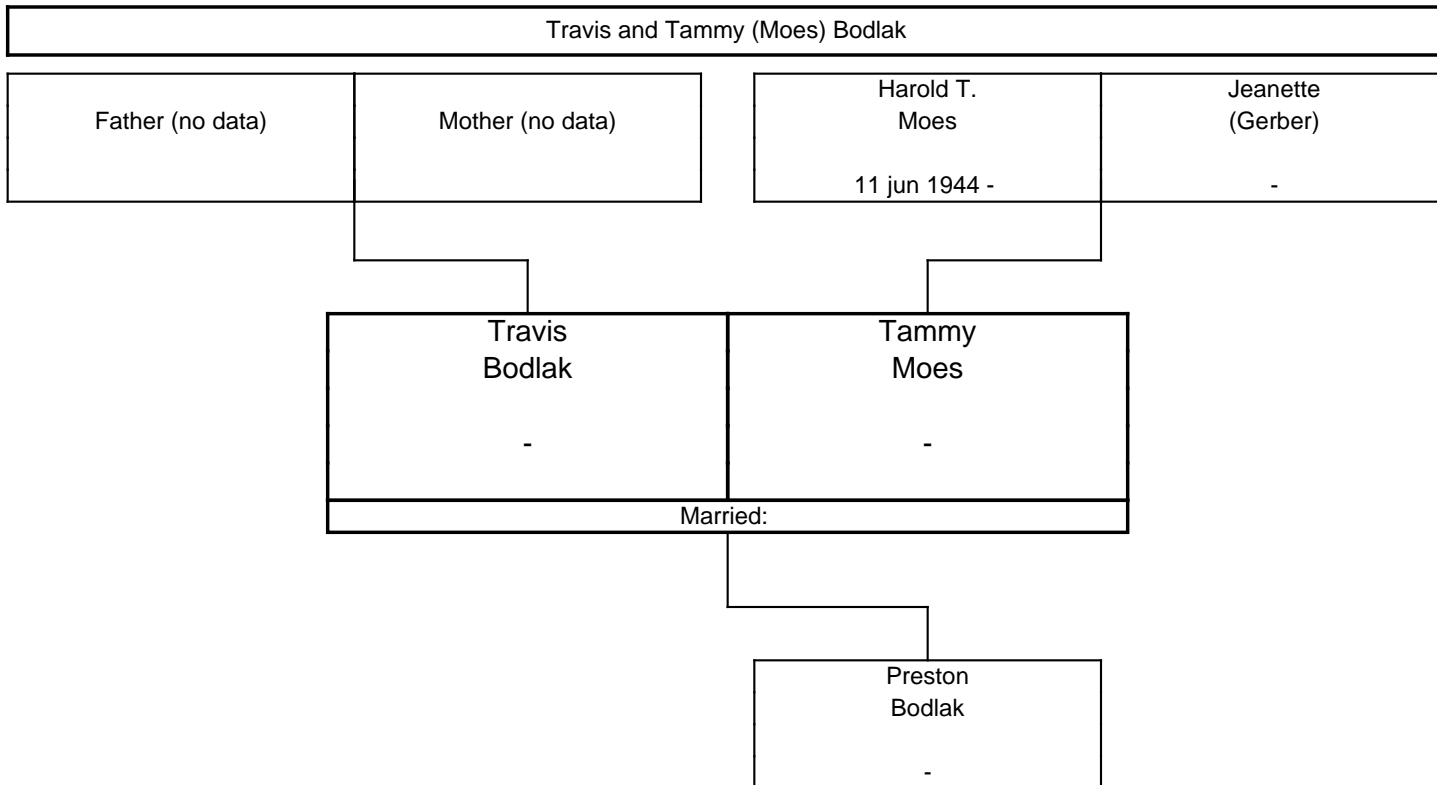

The ERNST Family Tree, Third Generation

The ERNST Family Tree, Third Generation

The ERNST Family Tree, Fourth Generation

The ERNST Family Tree, Fourth Generation

The ERNST Family Tree, Fourth Generation

A horizontal line at the top of the page leads to a vertical line that descends and then turns right to connect to a rectangular box representing a couple. The box is divided into two columns by a vertical line. The left column contains the name 'Charles Browne' and the date '19 jun 1965 -'. The right column contains the name 'Marcie Cook' and a hyphen '-'. Below the box, a vertical line descends to the text '2 Children'.

The ERNST Family Tree, Fifth Generation

The ERNST Family Tree, Fifth Generation

The ERNST Family Tree, Fifth Generation

The ERNST Family Tree, Fifth Generation

The ERNST Family Tree, Fifth Generation

The ERNST Family Tree, Fifth Generation