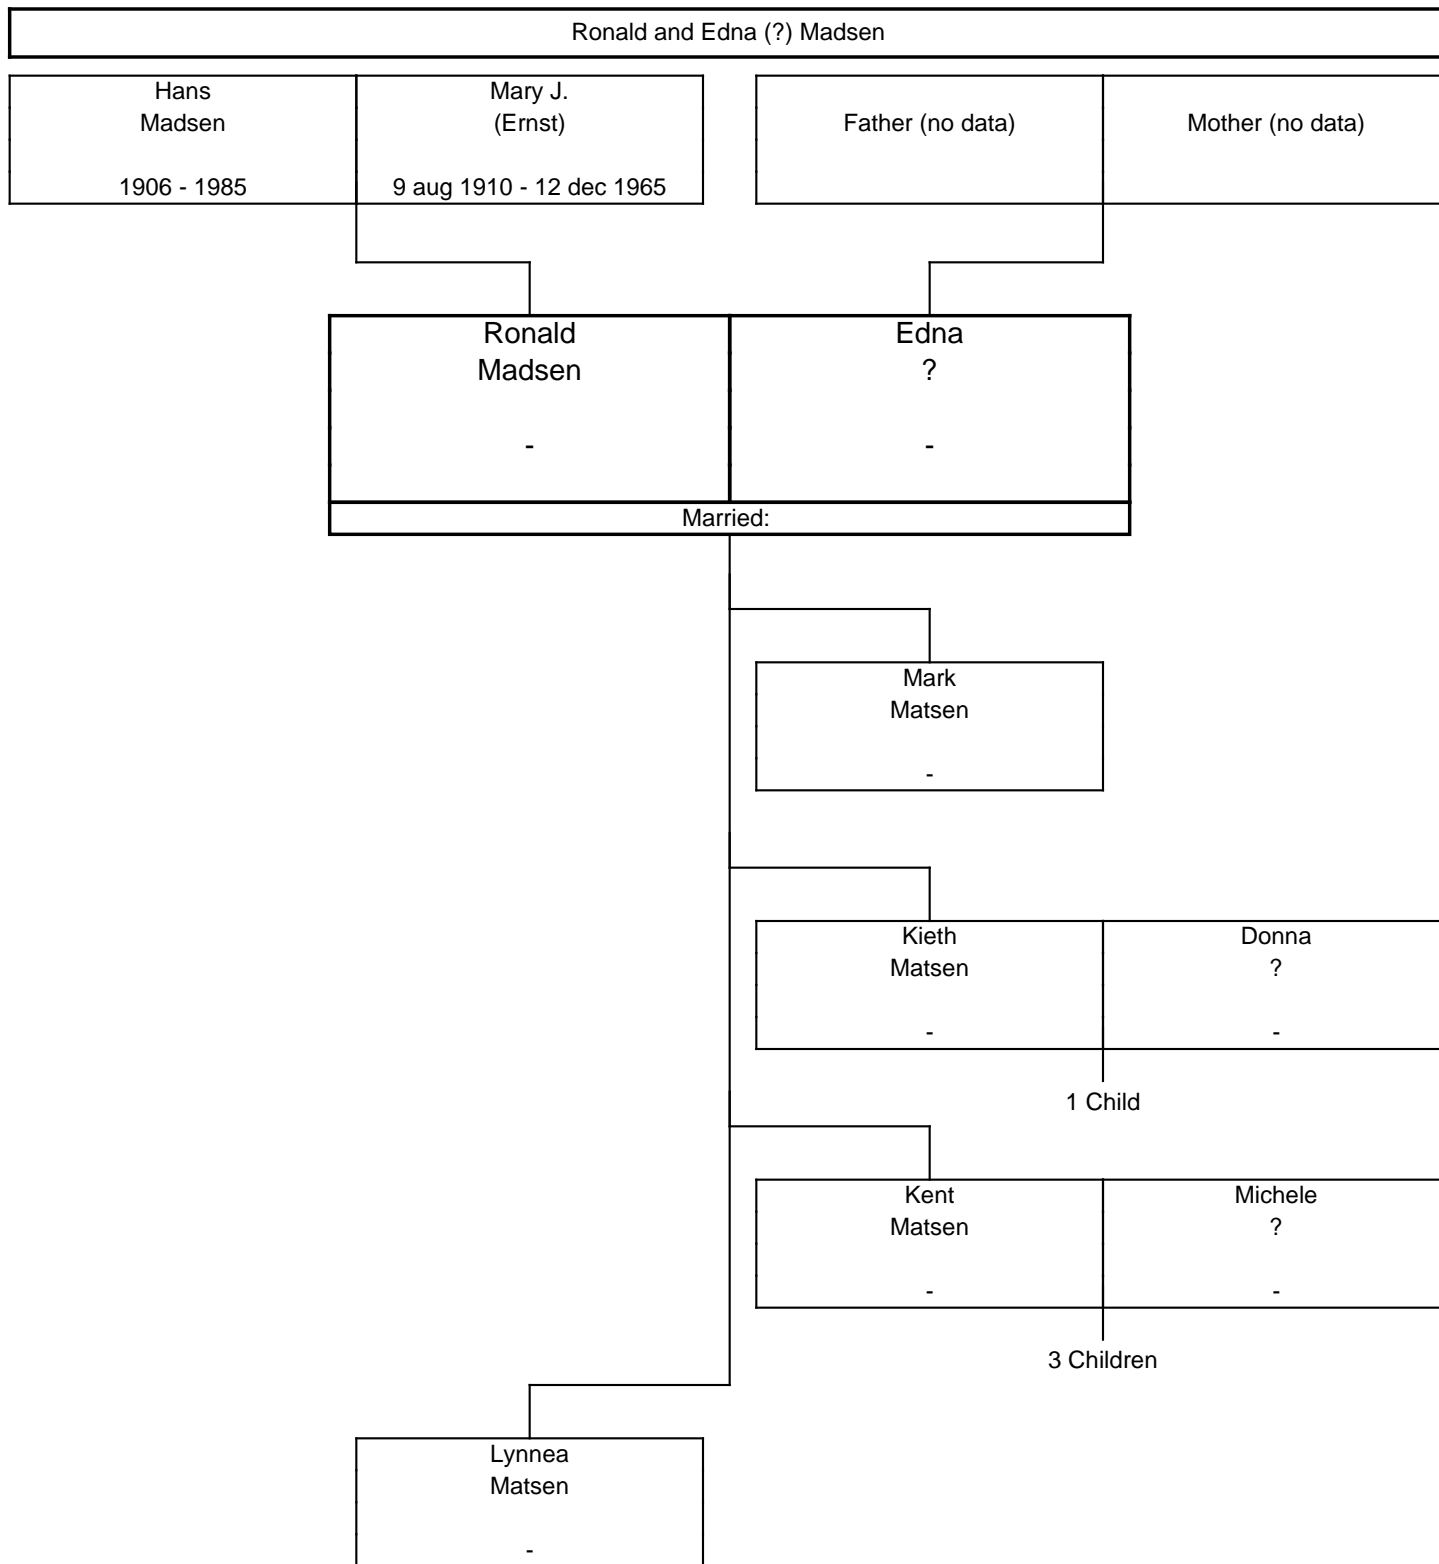

The ERNST Family Tree, Third Generation

The ERNST Family Tree, Third Generation

The ERNST Family Tree, Third Generation

The ERNST Family Tree, Third Generation

The ERNST Family Tree, Third Generation

The ERNST Family Tree, Third Generation

The ERNST Family Tree, Third Generation

The ERNST Family Tree, Third Generation

The ERNST Family Tree, Fourth Generation

The ERNST Family Tree, Fourth Generation

The ERNST Family Tree, Fourth Generation

A horizontal line at the top of the page leads to a vertical line that descends and then turns right to connect to a rectangular box representing a couple. The box is divided into two columns by a vertical line. The left column contains the name 'Charles Browne' and the date '19 jun 1965 -'. The right column contains the name 'Marcie Cook' and a hyphen '-'. Below the box, a vertical line descends to the text '2 Children'.