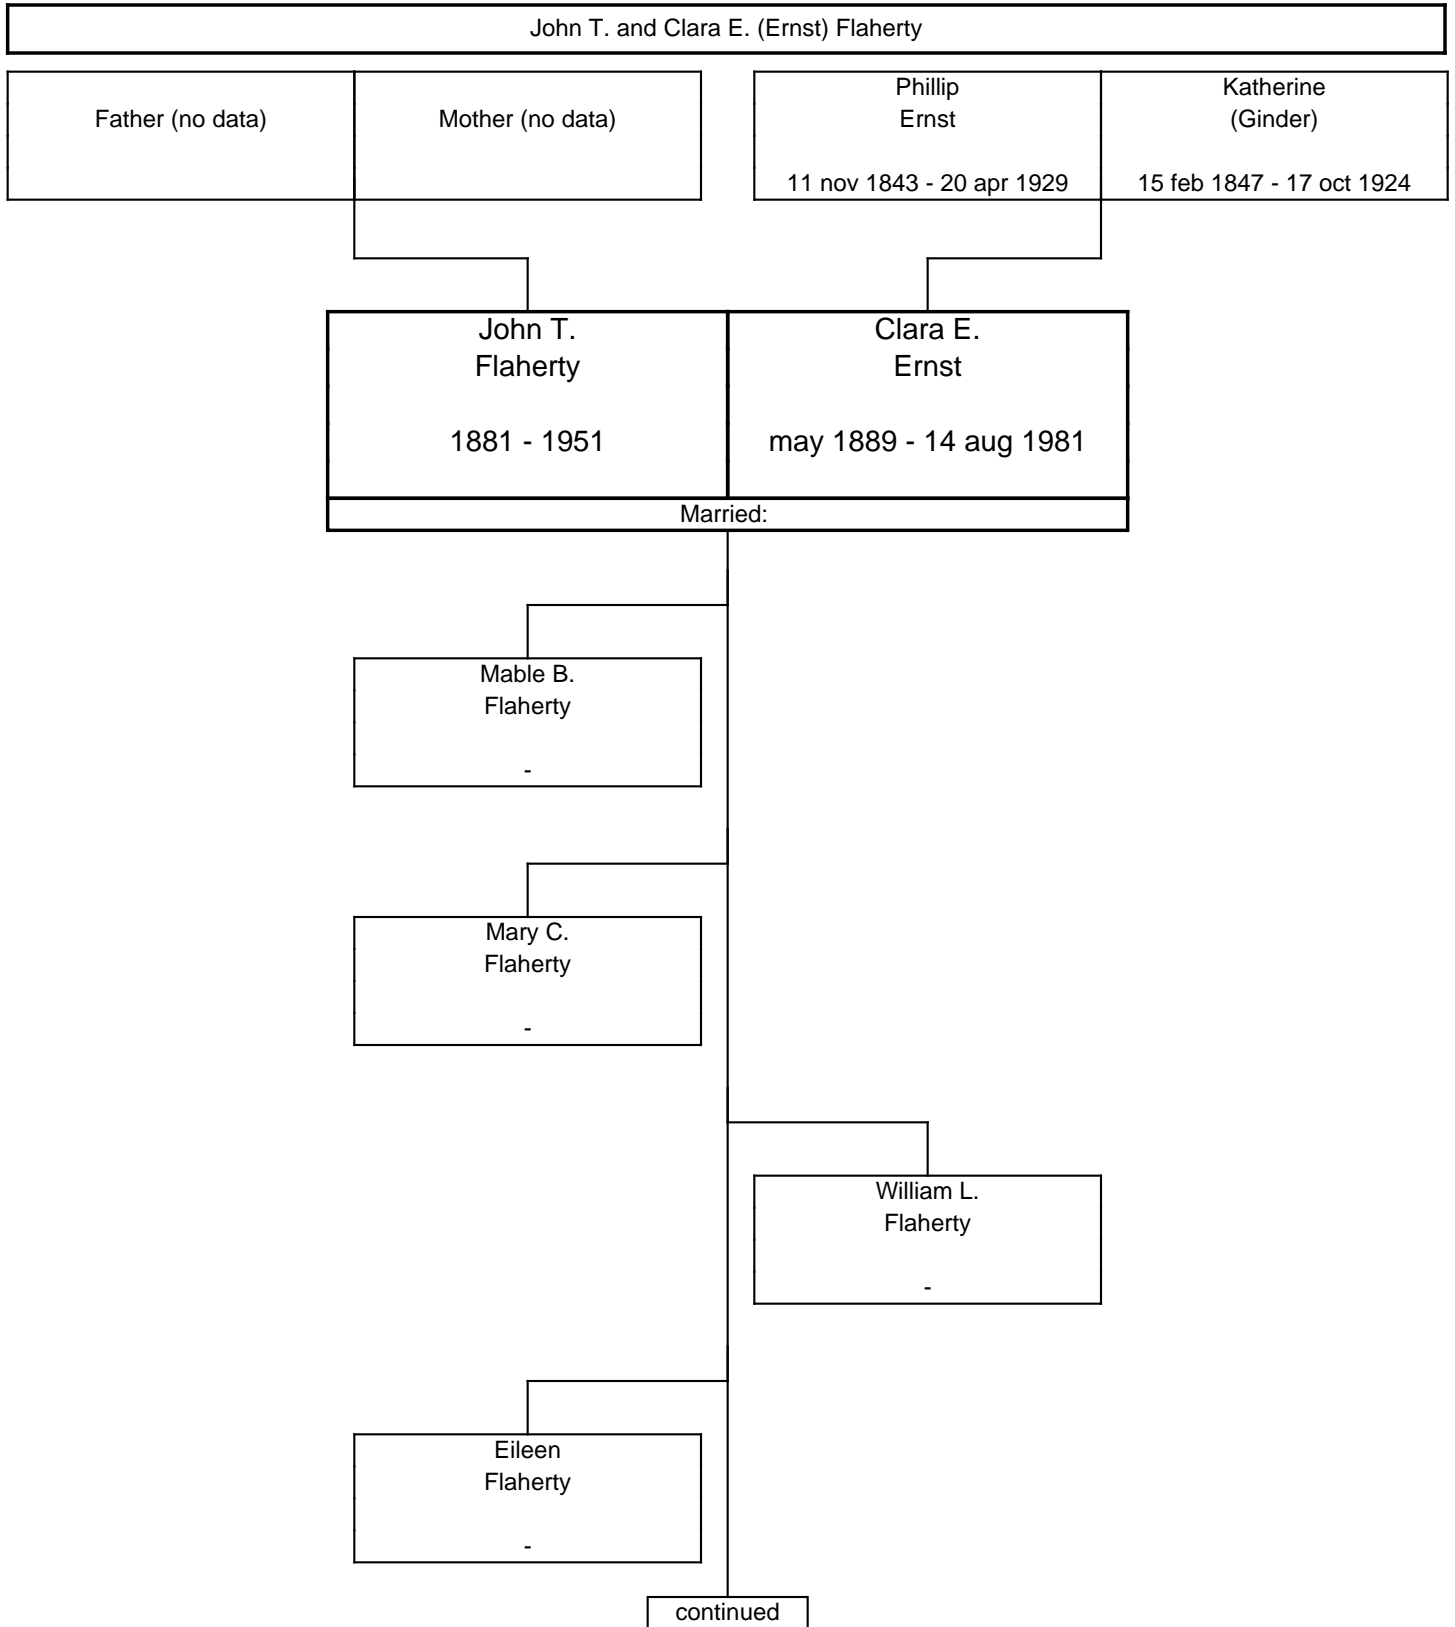

The ERNST Family Tree, Second Generation

The ERNST Family Tree, Second Generation

The ERNST Family Tree, Second Generation

The ERNST Family Tree, Second Generation

The ERNST Family Tree, Second Generation

The ERNST Family Tree, Third Generation

The ERNST Family Tree, Third Generation

The ERNST Family Tree, Fourth Generation

The ERNST Family Tree, Fourth Generation

The ERNST Family Tree, Fourth Generation

A horizontal line at the top of the page leads to a vertical line that descends and then turns right to connect to a rectangular box representing a couple. The box is divided into two columns by a vertical line. The left column contains the name 'Charles Browne' and the date '19 jun 1965 -'. The right column contains the name 'Marcie Cook' and a hyphen '-'. Below the box, a vertical line descends to the text '2 Children'.