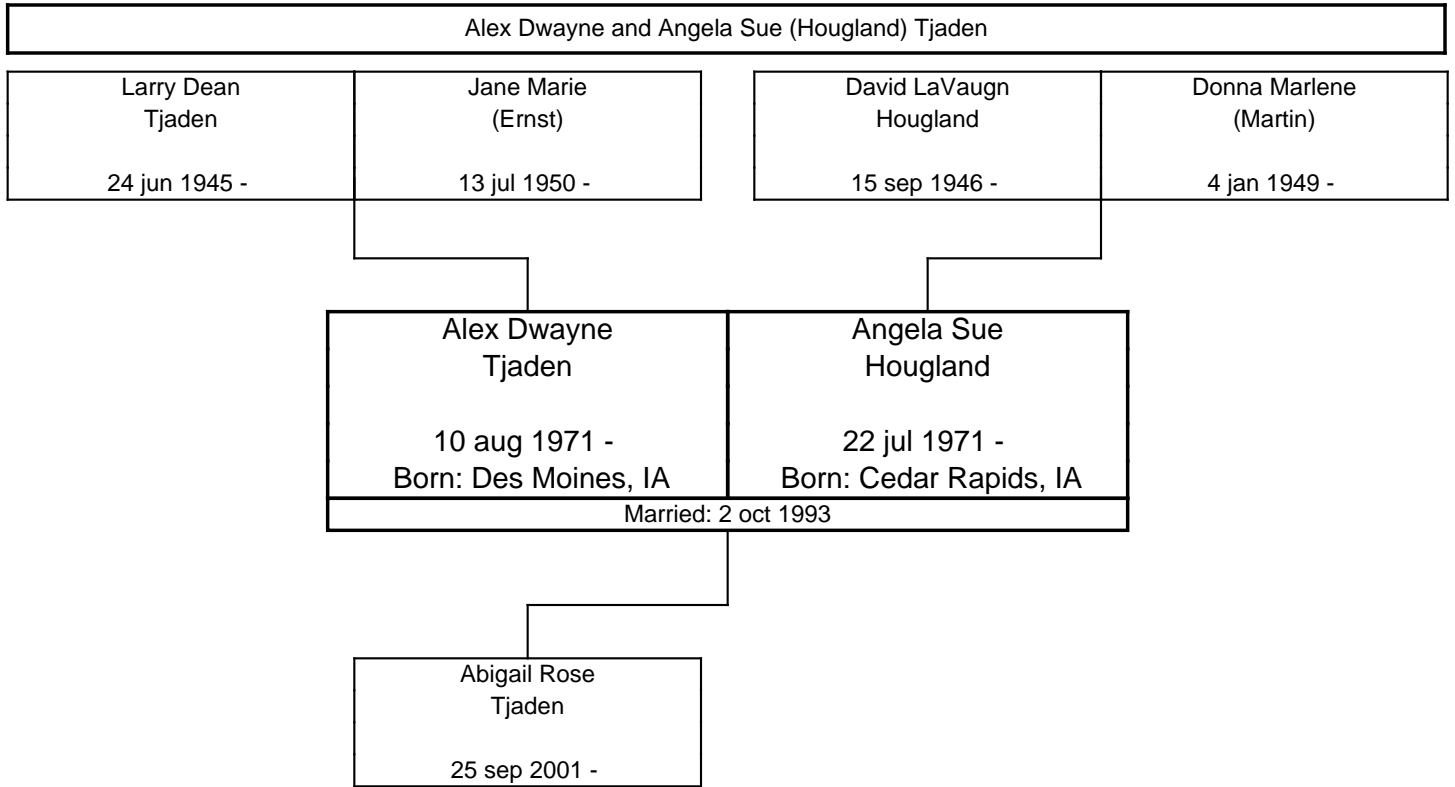

The ERNST Family Tree, Third Generation

The ERNST Family Tree, Third Generation

The ERNST Family Tree, Fourth Generation

The ERNST Family Tree, Fourth Generation

The ERNST Family Tree, Fourth Generation

A horizontal line at the top of the page leads to a vertical line that descends and then turns right to connect to a rectangular box representing a couple. The box is divided into two columns by a vertical line. The left column contains the name 'Charles Browne' and the date '19 jun 1965 -'. The right column contains the name 'Marcie Cook' and a hyphen '-'. Below the box, a vertical line descends to the text '2 Children'.

The ERNST Family Tree, Fifth Generation

The ERNST Family Tree, Fifth Generation

The ERNST Family Tree, Fifth Generation

The ERNST Family Tree, Fifth Generation

The ERNST Family Tree, Fifth Generation

The ERNST Family Tree, Fifth Generation

The ERNST Family Tree, Fifth Generation

The ERNST Family Tree, Fifth Generation

The ERNST Family Tree, Fifth Generation

The ERNST Family Tree, Fifth Generation

The ERNST Family Tree, Sixth Generation

The ERNST Family Tree, Sixth Generation