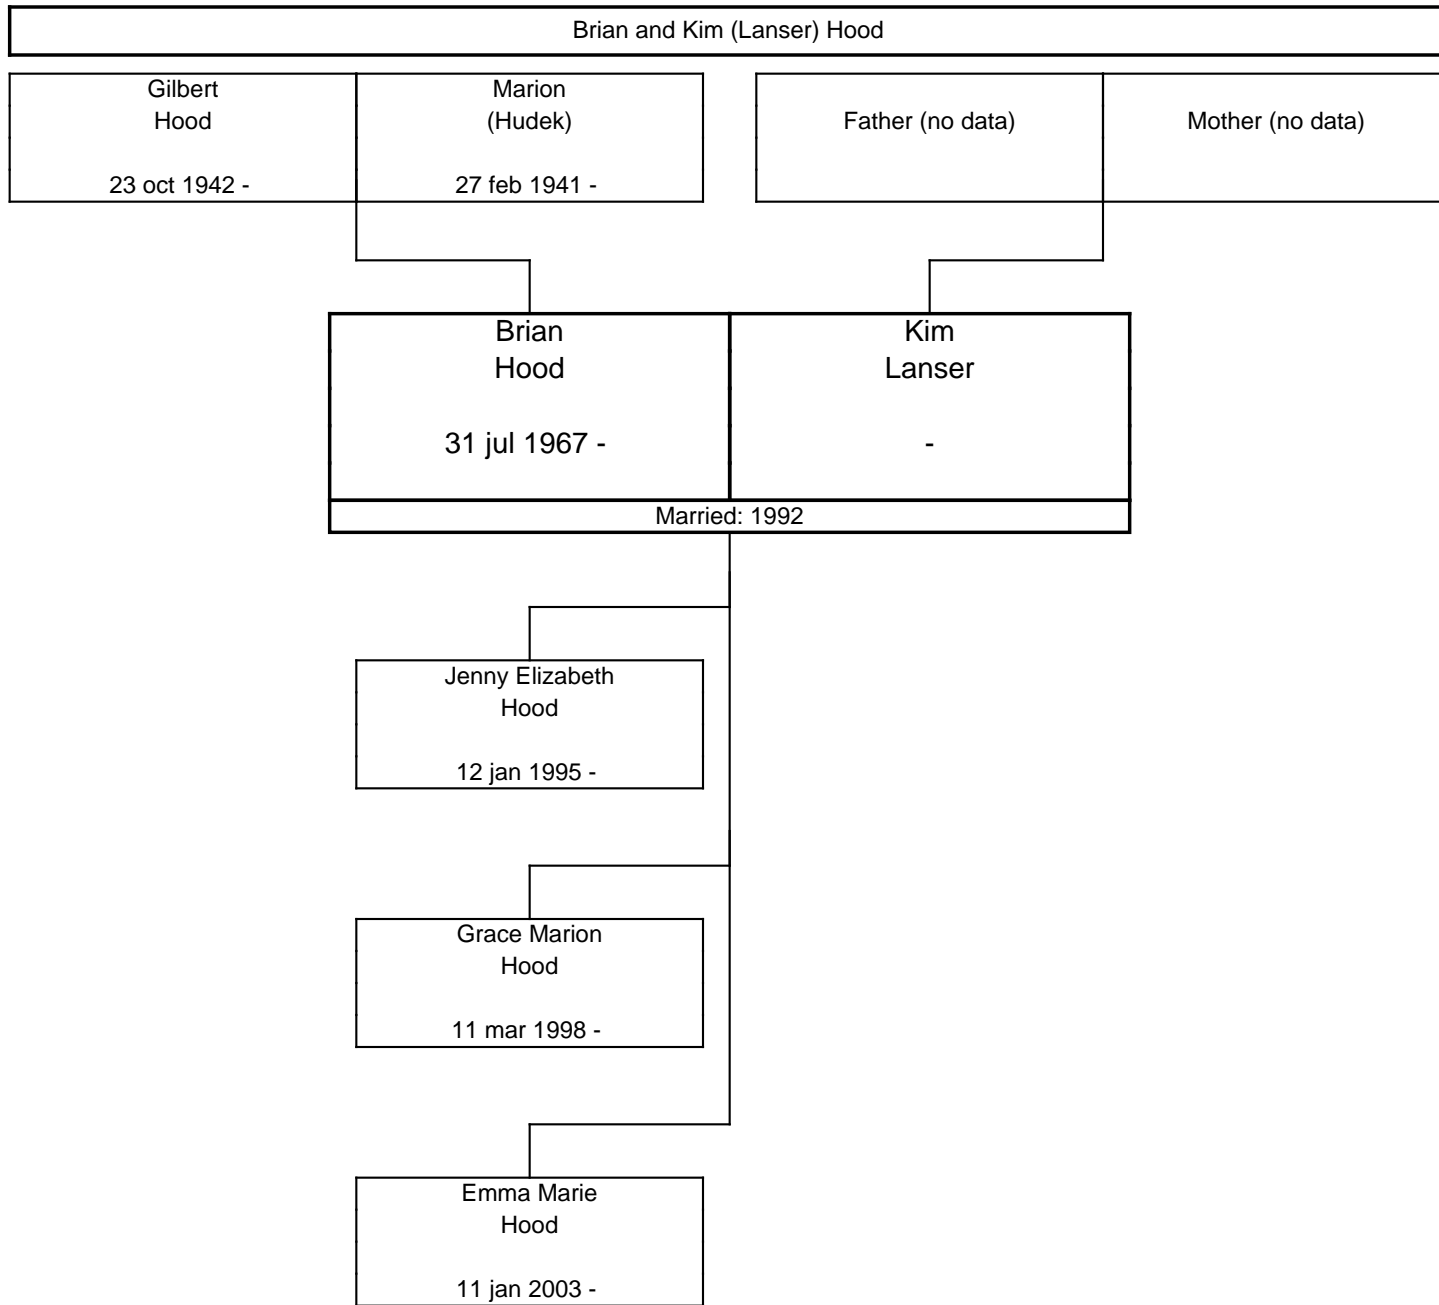

The ERNST Family Tree, Third Generation

The ERNST Family Tree, Third Generation

The ERNST Family Tree, Fourth Generation

The ERNST Family Tree, Fourth Generation

The ERNST Family Tree, Fourth Generation

A horizontal line at the top of the page leads to a vertical line that descends and then turns right to connect to a rectangular box representing a couple. The box is divided into two columns by a vertical line. The left column contains the name 'Charles Browne' and the date '19 jun 1965 -'. The right column contains the name 'Marcie Cook' and a hyphen '-'. Below the box, a vertical line descends to the text '2 Children'.

The ERNST Family Tree, Fifth Generation

The ERNST Family Tree, Fifth Generation

The ERNST Family Tree, Fifth Generation

The ERNST Family Tree, Fifth Generation

The ERNST Family Tree, Fifth Generation

The ERNST Family Tree, Fifth Generation