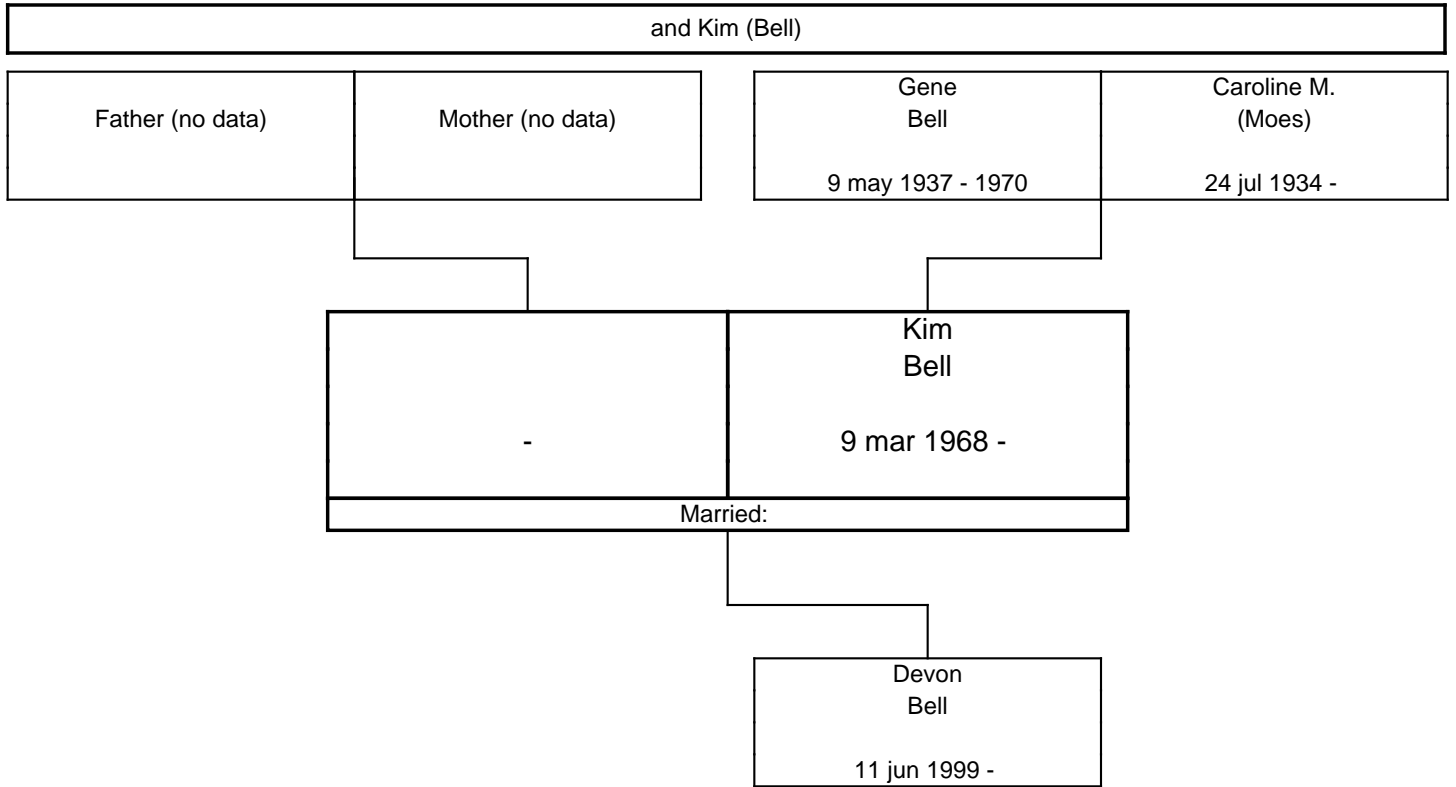

The ERNST Family Tree, Third Generation

The ERNST Family Tree, Third Generation

The ERNST Family Tree, Fourth Generation

The ERNST Family Tree, Fourth Generation

The ERNST Family Tree, Fourth Generation

A horizontal line at the top of the page leads to a vertical line that descends and then turns right to connect to a rectangular box representing a couple. The box is divided into two columns by a vertical line. The left column contains the name 'Charles Browne' and the date '19 jun 1965 -'. The right column contains the name 'Marcie Cook' and a hyphen '-'. Below the box, a vertical line descends to the text '2 Children'.

The ERNST Family Tree, Fifth Generation

The ERNST Family Tree, Fifth Generation

The ERNST Family Tree, Fifth Generation

The ERNST Family Tree, Fifth Generation

The ERNST Family Tree, Fifth Generation

The ERNST Family Tree, Fifth Generation