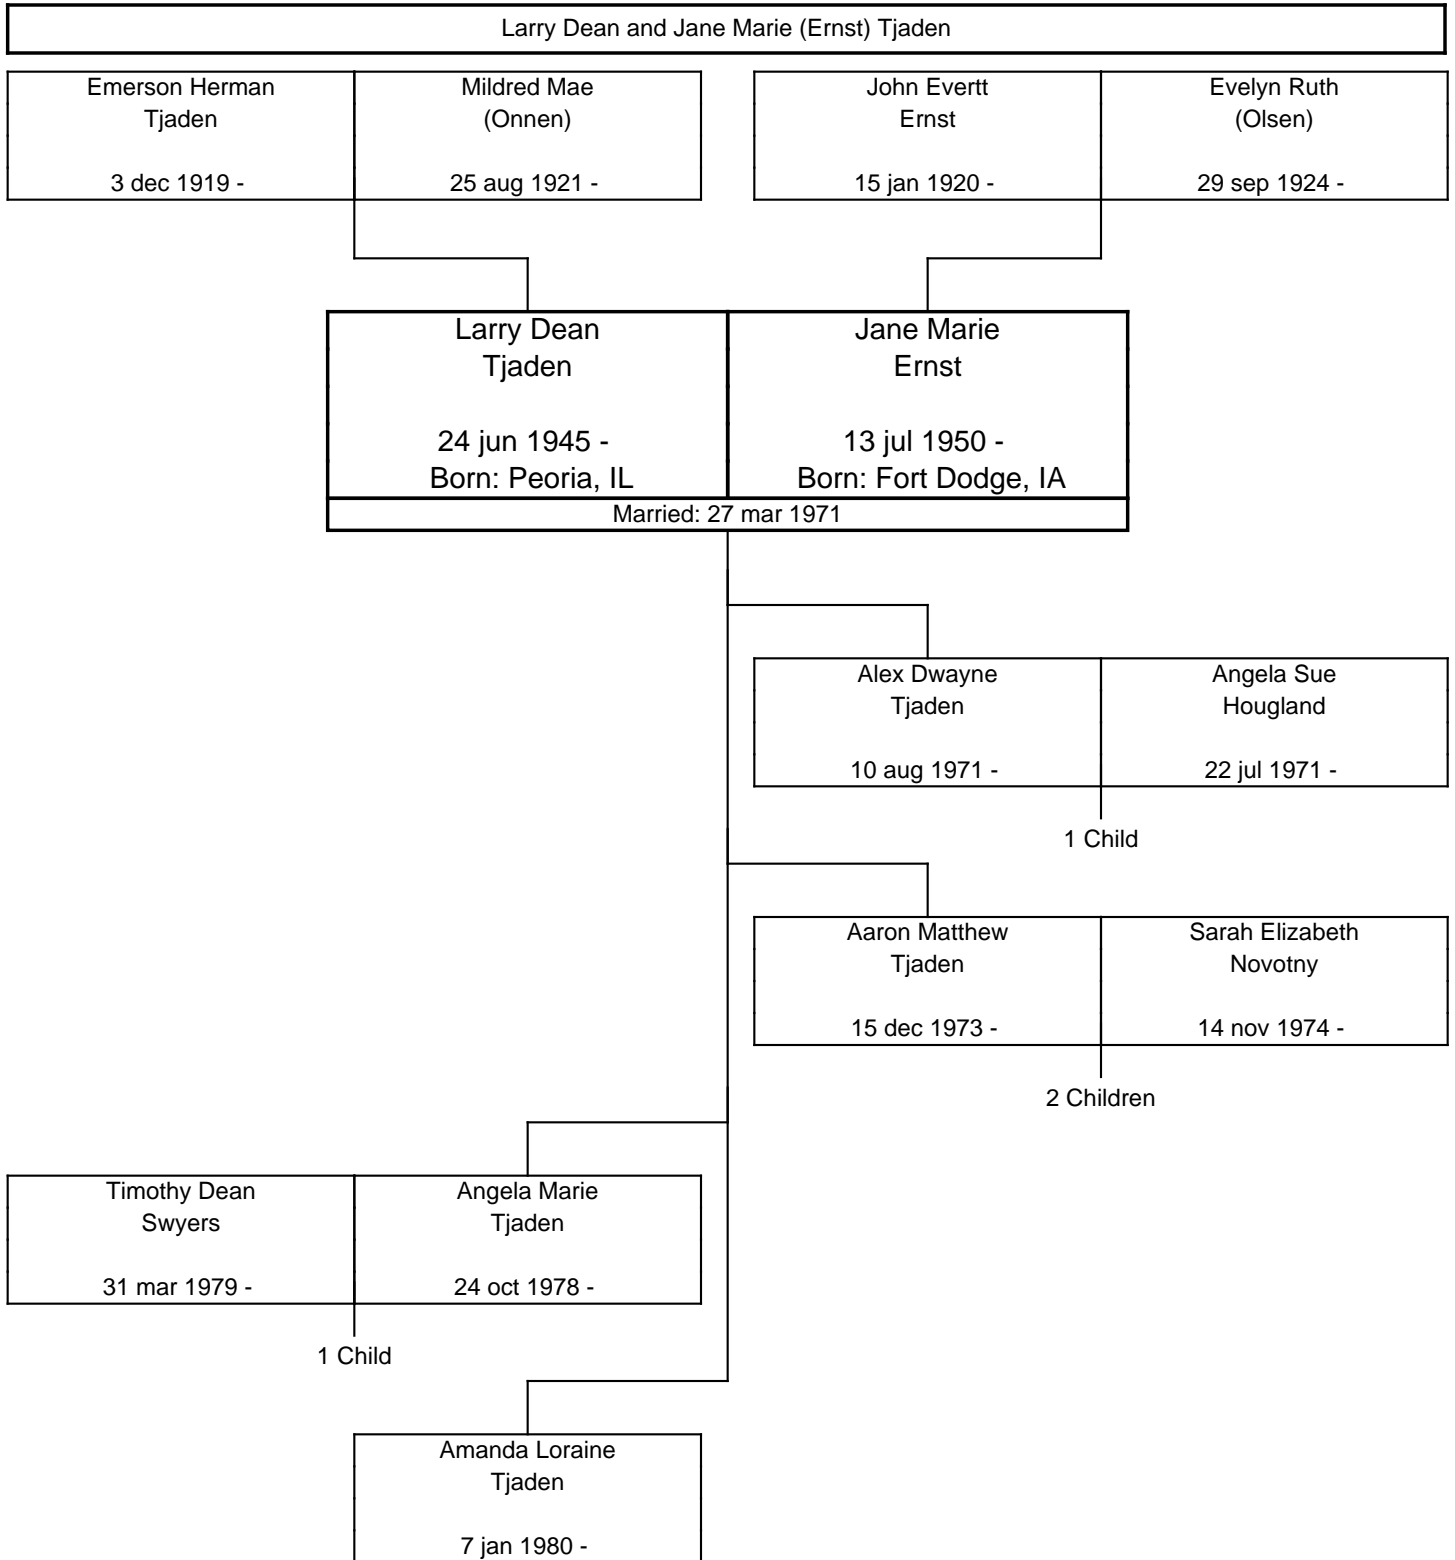

The ERNST Family Tree, Third Generation

The ERNST Family Tree, Third Generation

The ERNST Family Tree, Fourth Generation

The ERNST Family Tree, Fourth Generation

The ERNST Family Tree, Fourth Generation

A horizontal line at the top of the page leads to a vertical line that descends and then turns right to connect to a rectangular box representing a couple. The box is divided into two columns by a vertical line. The left column contains the name 'Charles Browne' and the date '19 jun 1965 -'. The right column contains the name 'Marcie Cook' and a hyphen '-'. Below the box, a vertical line descends to the text '2 Children'.

The ERNST Family Tree, Fourth Generation

The ERNST Family Tree, Fourth Generation

The ERNST Family Tree, Fourth Generation

The ERNST Family Tree, Fourth Generation

The ERNST Family Tree, Fourth Generation

The ERNST Family Tree, Fourth Generation

The ERNST Family Tree, Fourth Generation

The ERNST Family Tree, Fourth Generation

The ERNST Family Tree, Fourth Generation

The ERNST Family Tree, Fifth Generation

The ERNST Family Tree, Fifth Generation