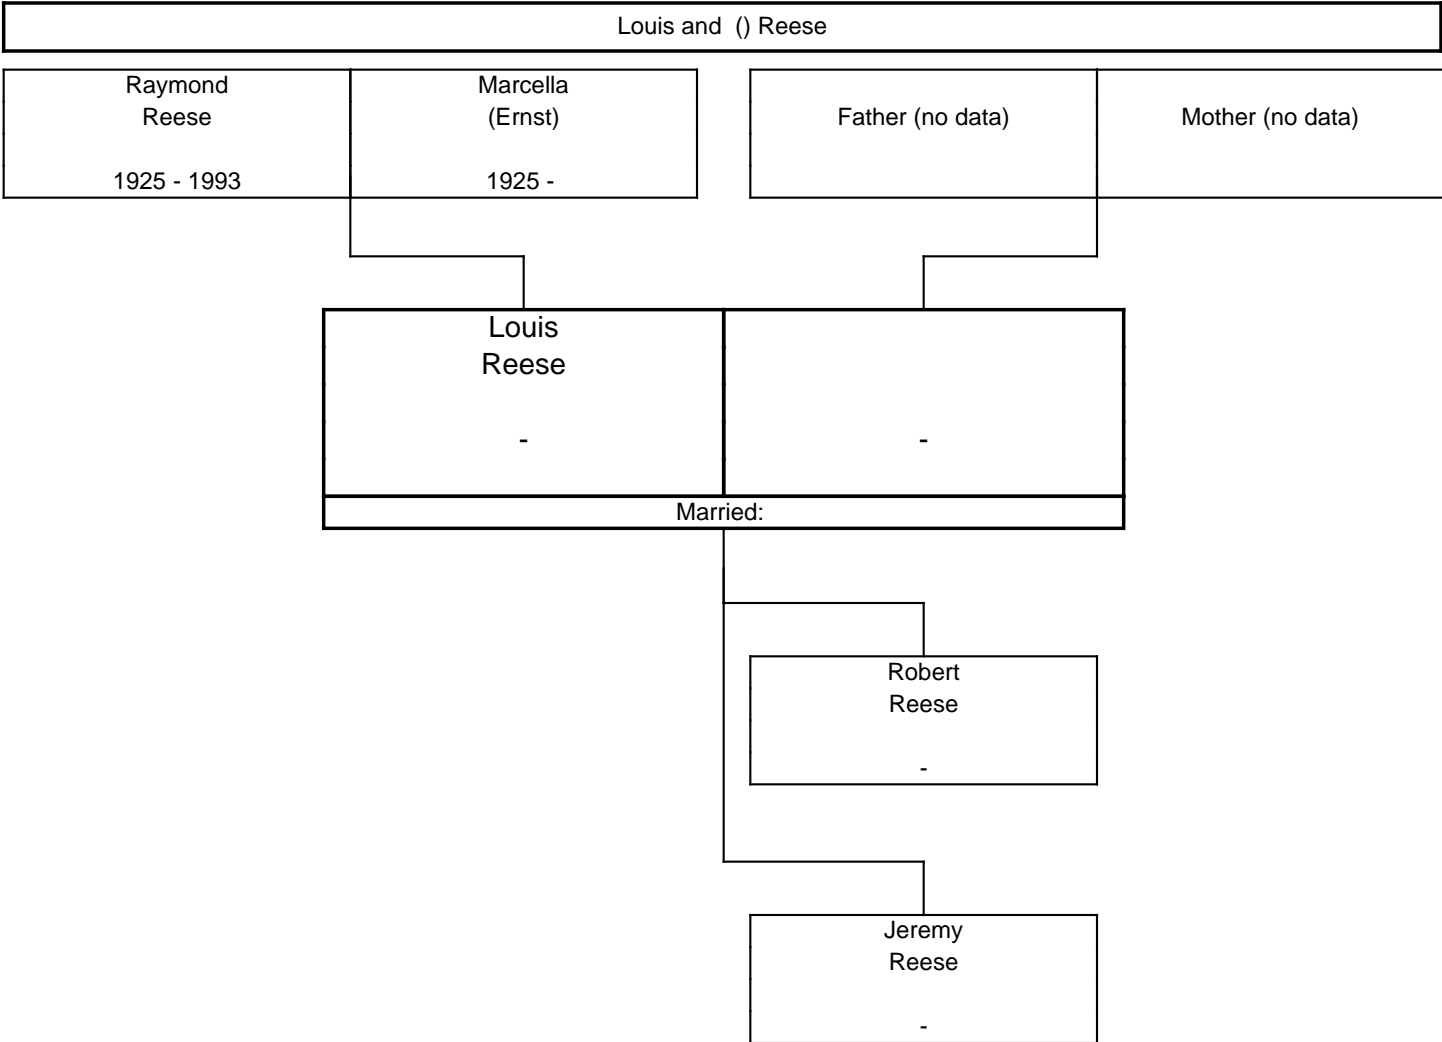

The ERNST Family Tree, Third Generation

The ERNST Family Tree, Third Generation

The ERNST Family Tree, Fourth Generation

The ERNST Family Tree, Fourth Generation

The ERNST Family Tree, Fourth Generation

A horizontal line at the top of the page leads to a vertical line that descends and then turns right to connect to a rectangular box representing a couple. The box is divided into two columns by a vertical line. The left column contains the name 'Charles Browne' and the date '19 jun 1965 -'. The right column contains the name 'Marcie Cook' and a hyphen '-'. Below the box, a vertical line descends to the text '2 Children'.

The ERNST Family Tree, Fourth Generation

The ERNST Family Tree, Fourth Generation

The ERNST Family Tree, Fourth Generation

The ERNST Family Tree, Fourth Generation

The ERNST Family Tree, Fourth Generation

The ERNST Family Tree, Fourth Generation

The ERNST Family Tree, Fourth Generation

The ERNST Family Tree, Fourth Generation

The ERNST Family Tree, Fourth Generation

The ERNST Family Tree, Fifth Generation

The ERNST Family Tree, Fifth Generation

The ERNST Family Tree, Fifth Generation

The ERNST Family Tree, Fifth Generation

The ERNST Family Tree, Fifth Generation

The ERNST Family Tree, Fifth Generation

The ERNST Family Tree, Fifth Generation

The ERNST Family Tree, Fifth Generation