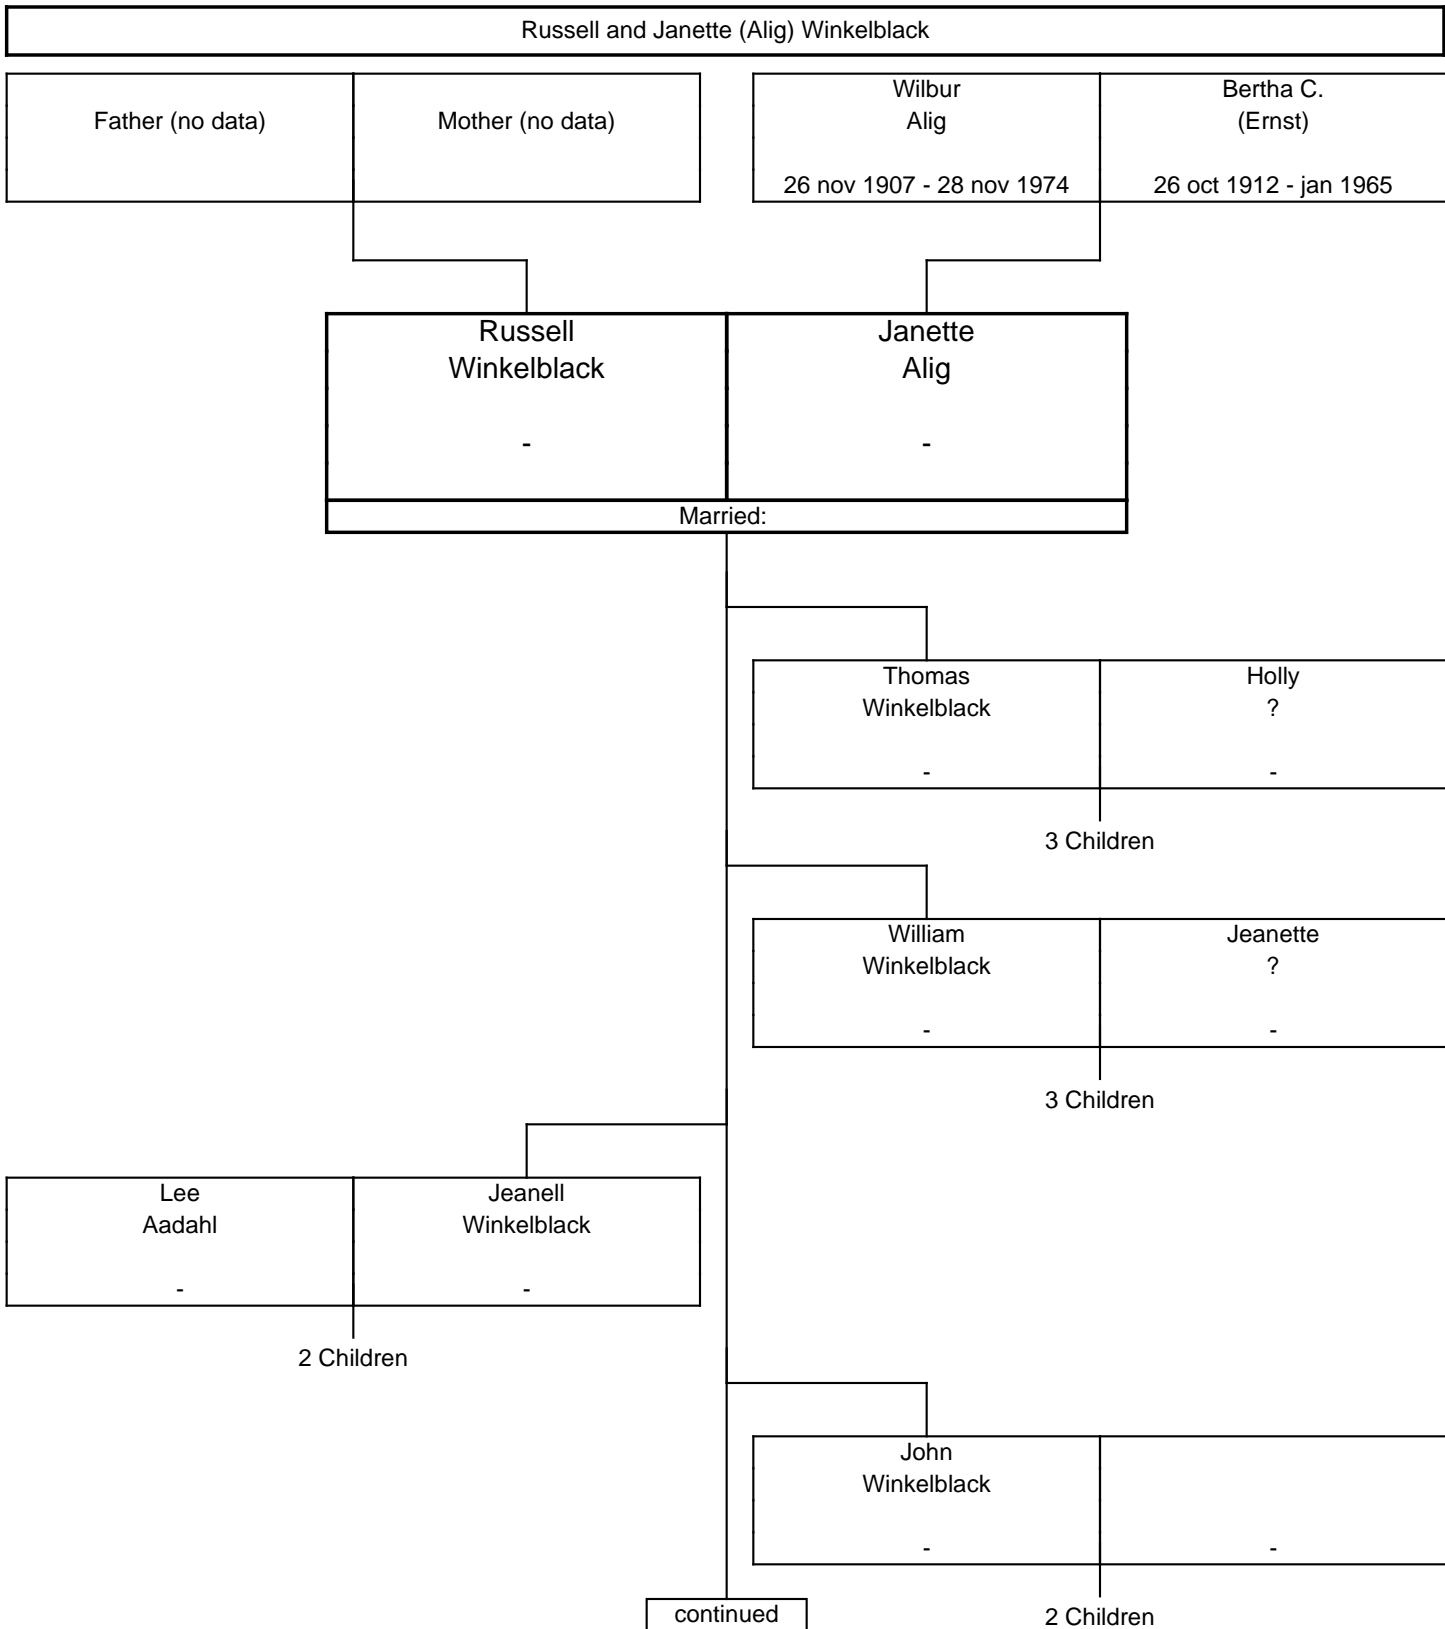

The ERNST Family Tree, Fourth Generation