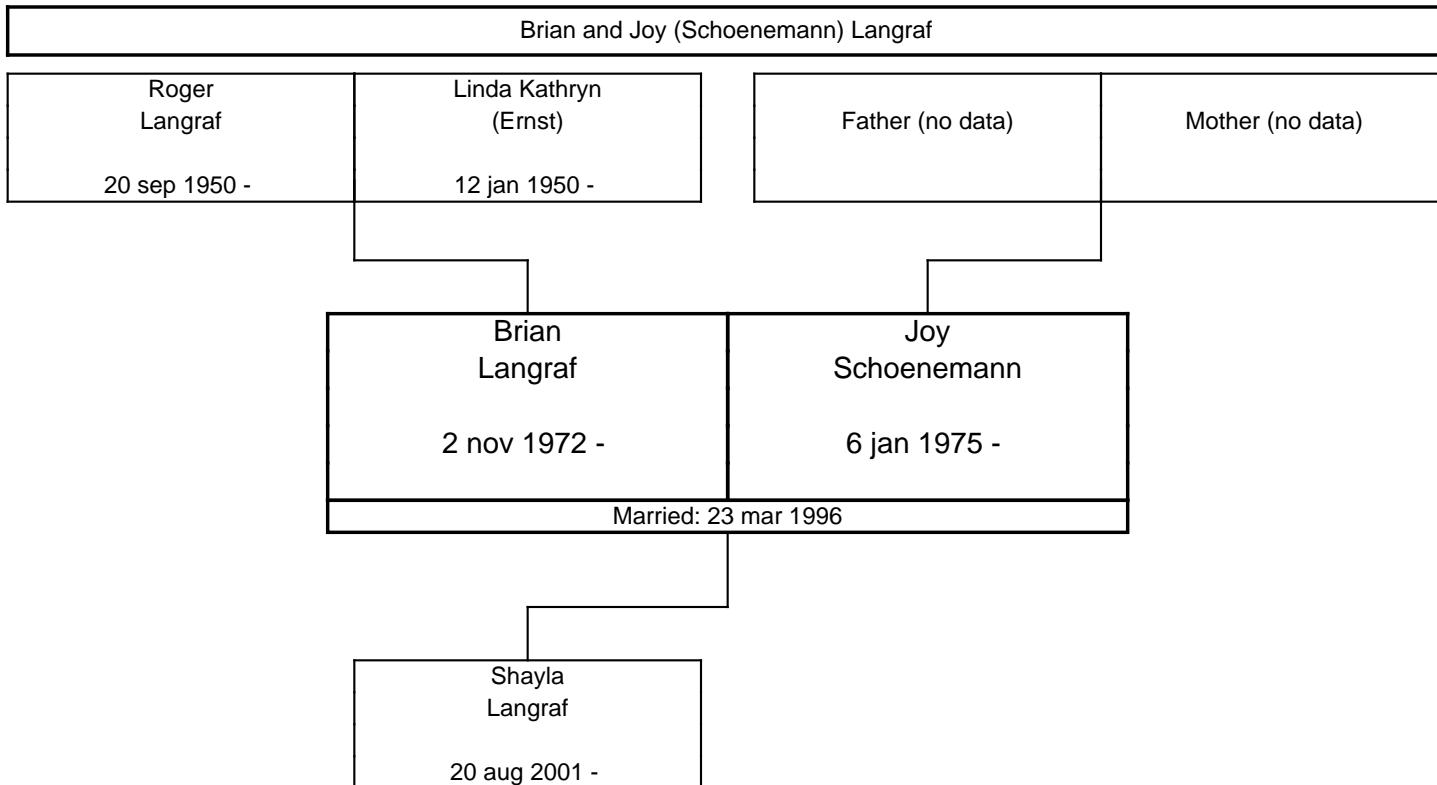

The ERNST Family Tree, Third Generation

The ERNST Family Tree, Third Generation

The ERNST Family Tree, Fourth Generation

The ERNST Family Tree, Fourth Generation

The ERNST Family Tree, Fourth Generation

A horizontal line at the top of the page leads to a vertical line that descends and then turns right to connect to a rectangular box representing a couple. The box is divided into two columns by a vertical line. The left column contains the name 'Charles Browne' and the date '19 jun 1965 -'. The right column contains the name 'Marcie Cook' and a hyphen '-'. Below the box, a vertical line descends to the text '2 Children'.

The ERNST Family Tree, Fifth Generation

The ERNST Family Tree, Fifth Generation

The ERNST Family Tree, Fifth Generation

The ERNST Family Tree, Fifth Generation

The ERNST Family Tree, Fifth Generation

The ERNST Family Tree, Fifth Generation