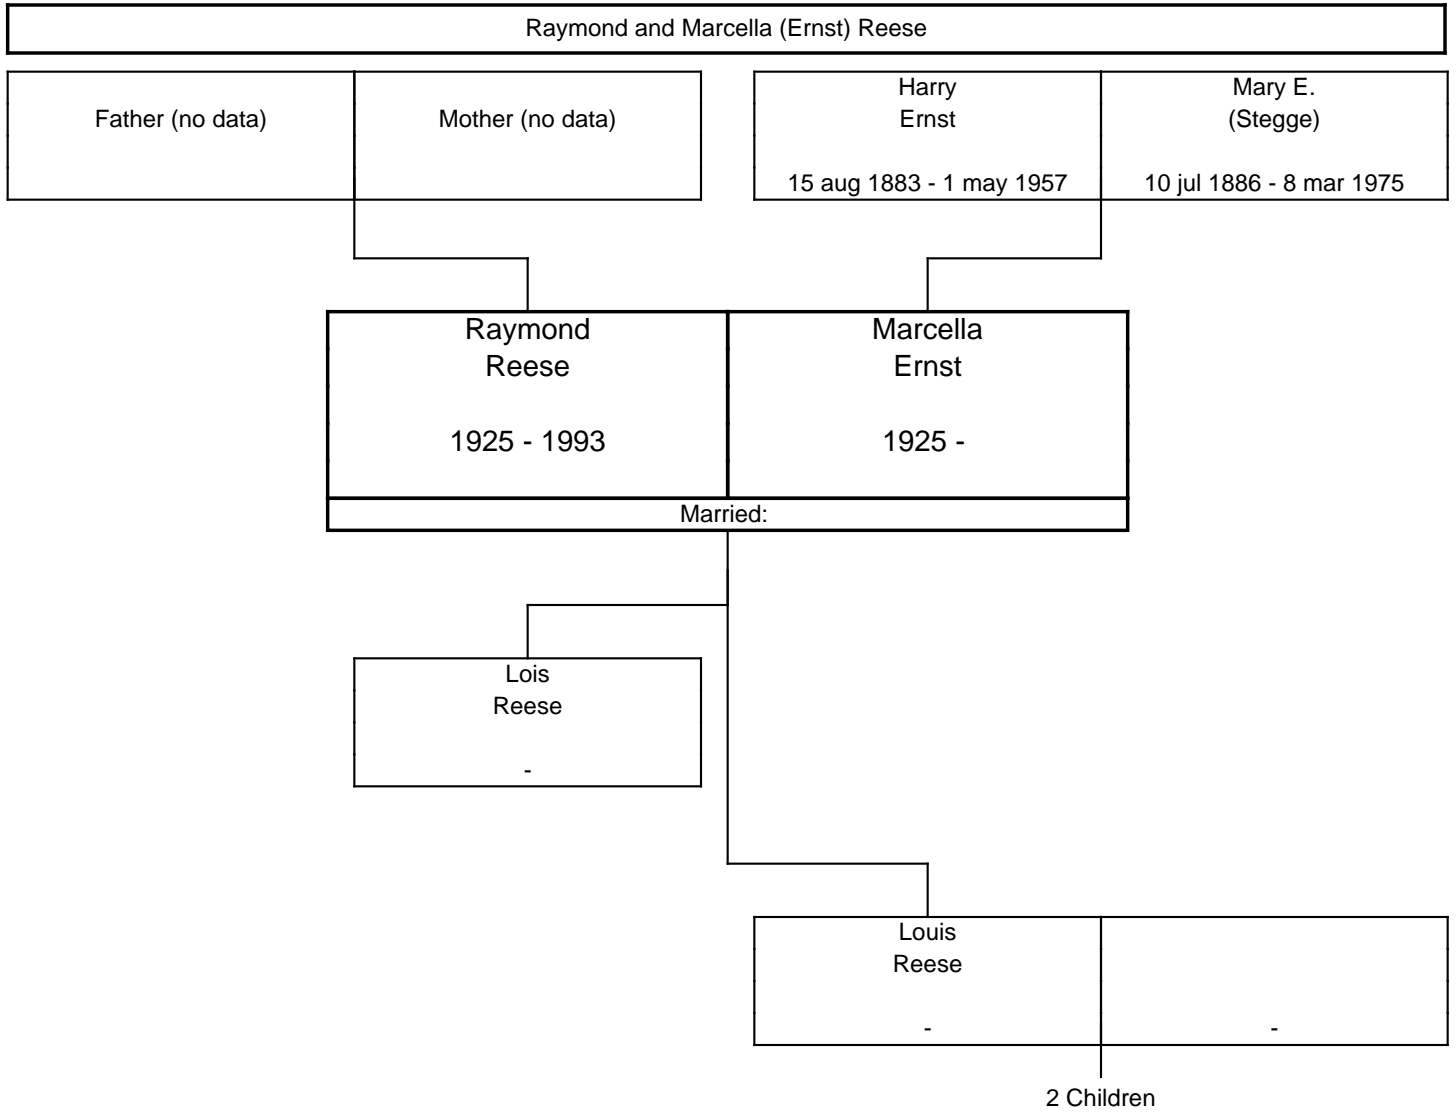

The ERNST Family Tree, Second Generation

The ERNST Family Tree, Second Generation

The ERNST Family Tree, Second Generation

The ERNST Family Tree, Second Generation

The ERNST Family Tree, Second Generation

The ERNST Family Tree, Third Generation

The ERNST Family Tree, Third Generation

The ERNST Family Tree, Third Generation

The ERNST Family Tree, Third Generation

The ERNST Family Tree, Third Generation

The ERNST Family Tree, Third Generation

The ERNST Family Tree, Third Generation

The ERNST Family Tree, Third Generation

The ERNST Family Tree, Fourth Generation

The ERNST Family Tree, Fourth Generation

The ERNST Family Tree, Fourth Generation

A horizontal line at the top of the page leads to a vertical line that descends and then turns right to connect to a rectangular box representing a couple. The box is divided into two columns by a vertical line. The left column contains the name 'Charles Browne' and the date '19 jun 1965 -'. The right column contains the name 'Marcie Cook' and a hyphen '-'. Below the box, a vertical line descends to the text '2 Children'.