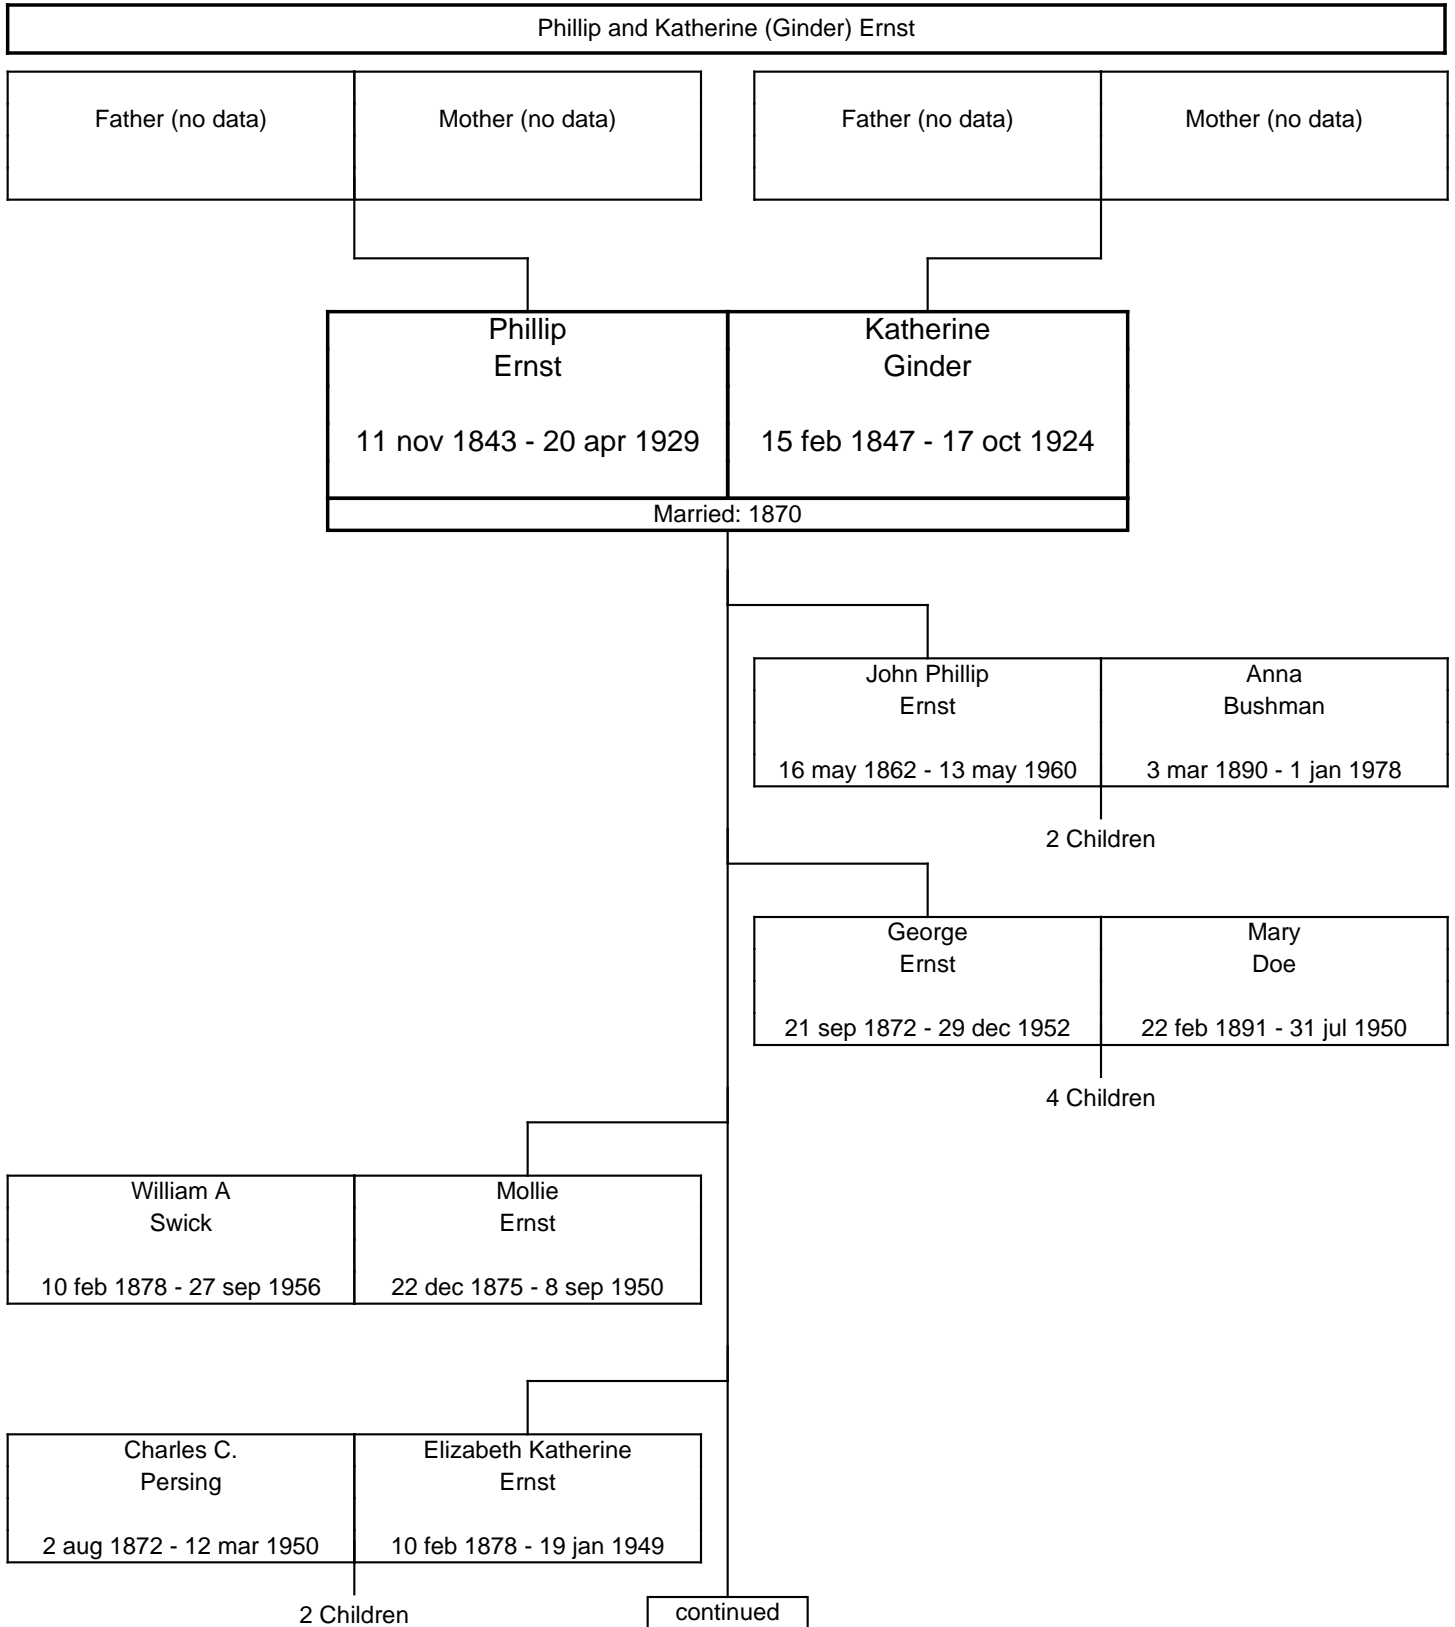

The ERNST Family Tree, First Generation