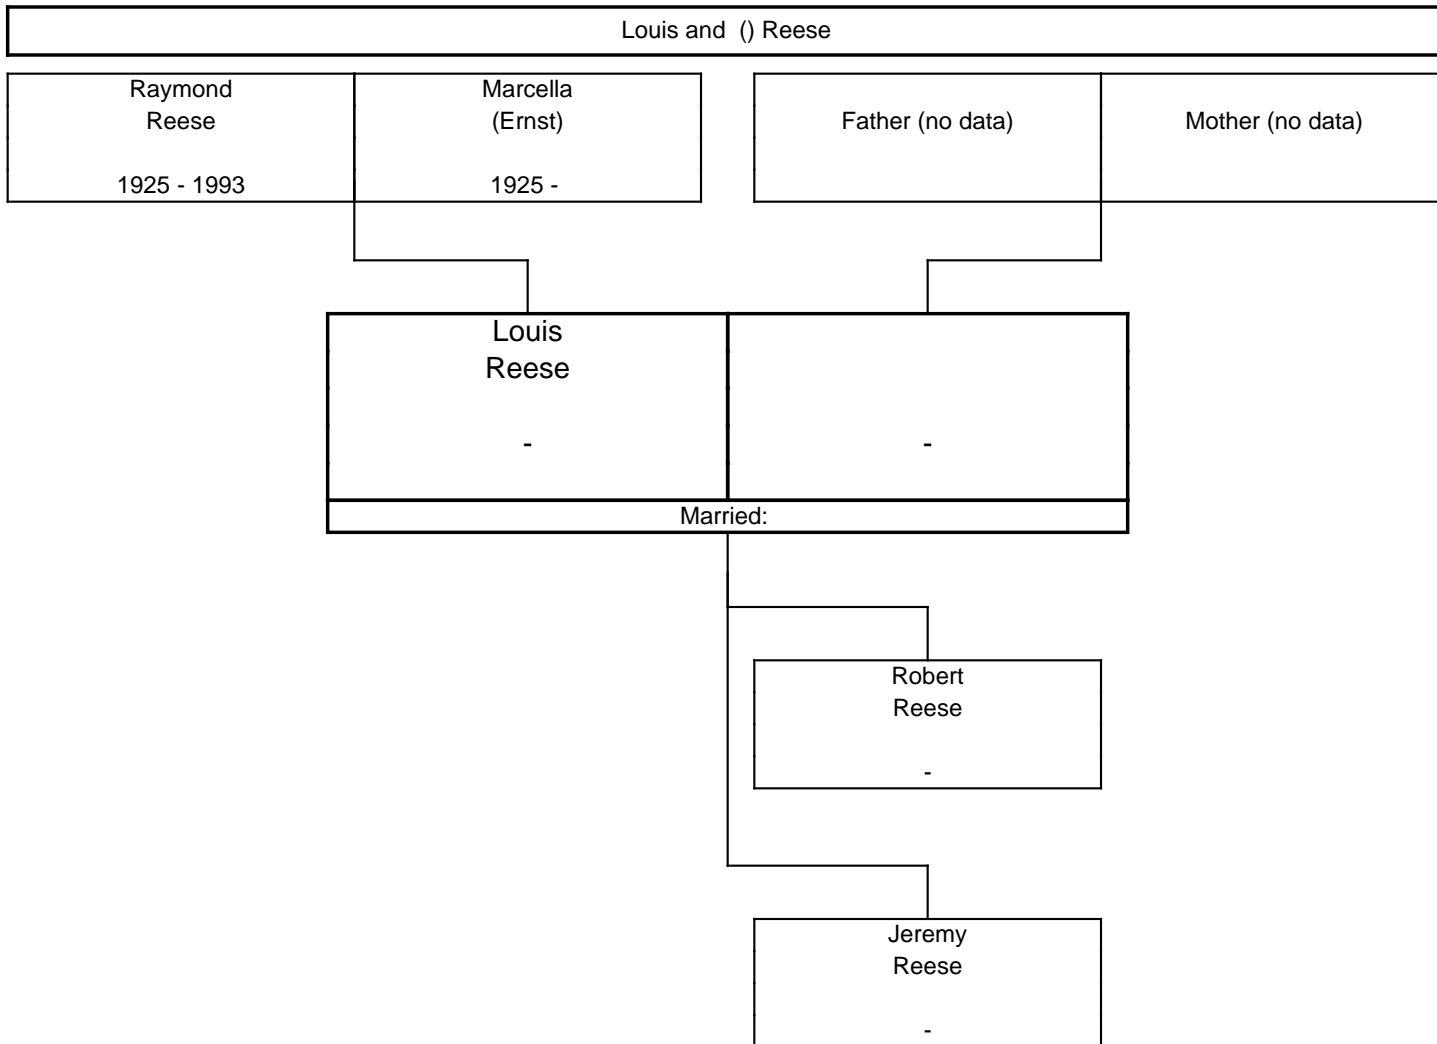

The ERNST Family Tree, Third Generation

The ERNST Family Tree, Third Generation

The ERNST Family Tree, Fourth Generation

The ERNST Family Tree, Fourth Generation

The ERNST Family Tree, Fourth Generation

A horizontal line at the top of the page leads to a vertical line that descends and then turns right to connect to a rectangular box representing a couple. The box is divided into two columns by a vertical line. The left column contains the name 'Charles Browne' and the date '19 jun 1965 -'. The right column contains the name 'Marcie Cook' and a hyphen '-'. Below the box, a vertical line descends to the text '2 Children'.

The ERNST Family Tree, Fourth Generation

The ERNST Family Tree, Fourth Generation

The ERNST Family Tree, Fourth Generation

The ERNST Family Tree, Fourth Generation

The ERNST Family Tree, Fourth Generation

The ERNST Family Tree, Fourth Generation

The ERNST Family Tree, Fourth Generation

The ERNST Family Tree, Fourth Generation

The ERNST Family Tree, Fourth Generation

The ERNST Family Tree, Fifth Generation

The ERNST Family Tree, Fifth Generation

The ERNST Family Tree, Fifth Generation

The ERNST Family Tree, Fifth Generation

The ERNST Family Tree, Fifth Generation

The ERNST Family Tree, Fifth Generation

The ERNST Family Tree, Fifth Generation

The ERNST Family Tree, Fifth Generation