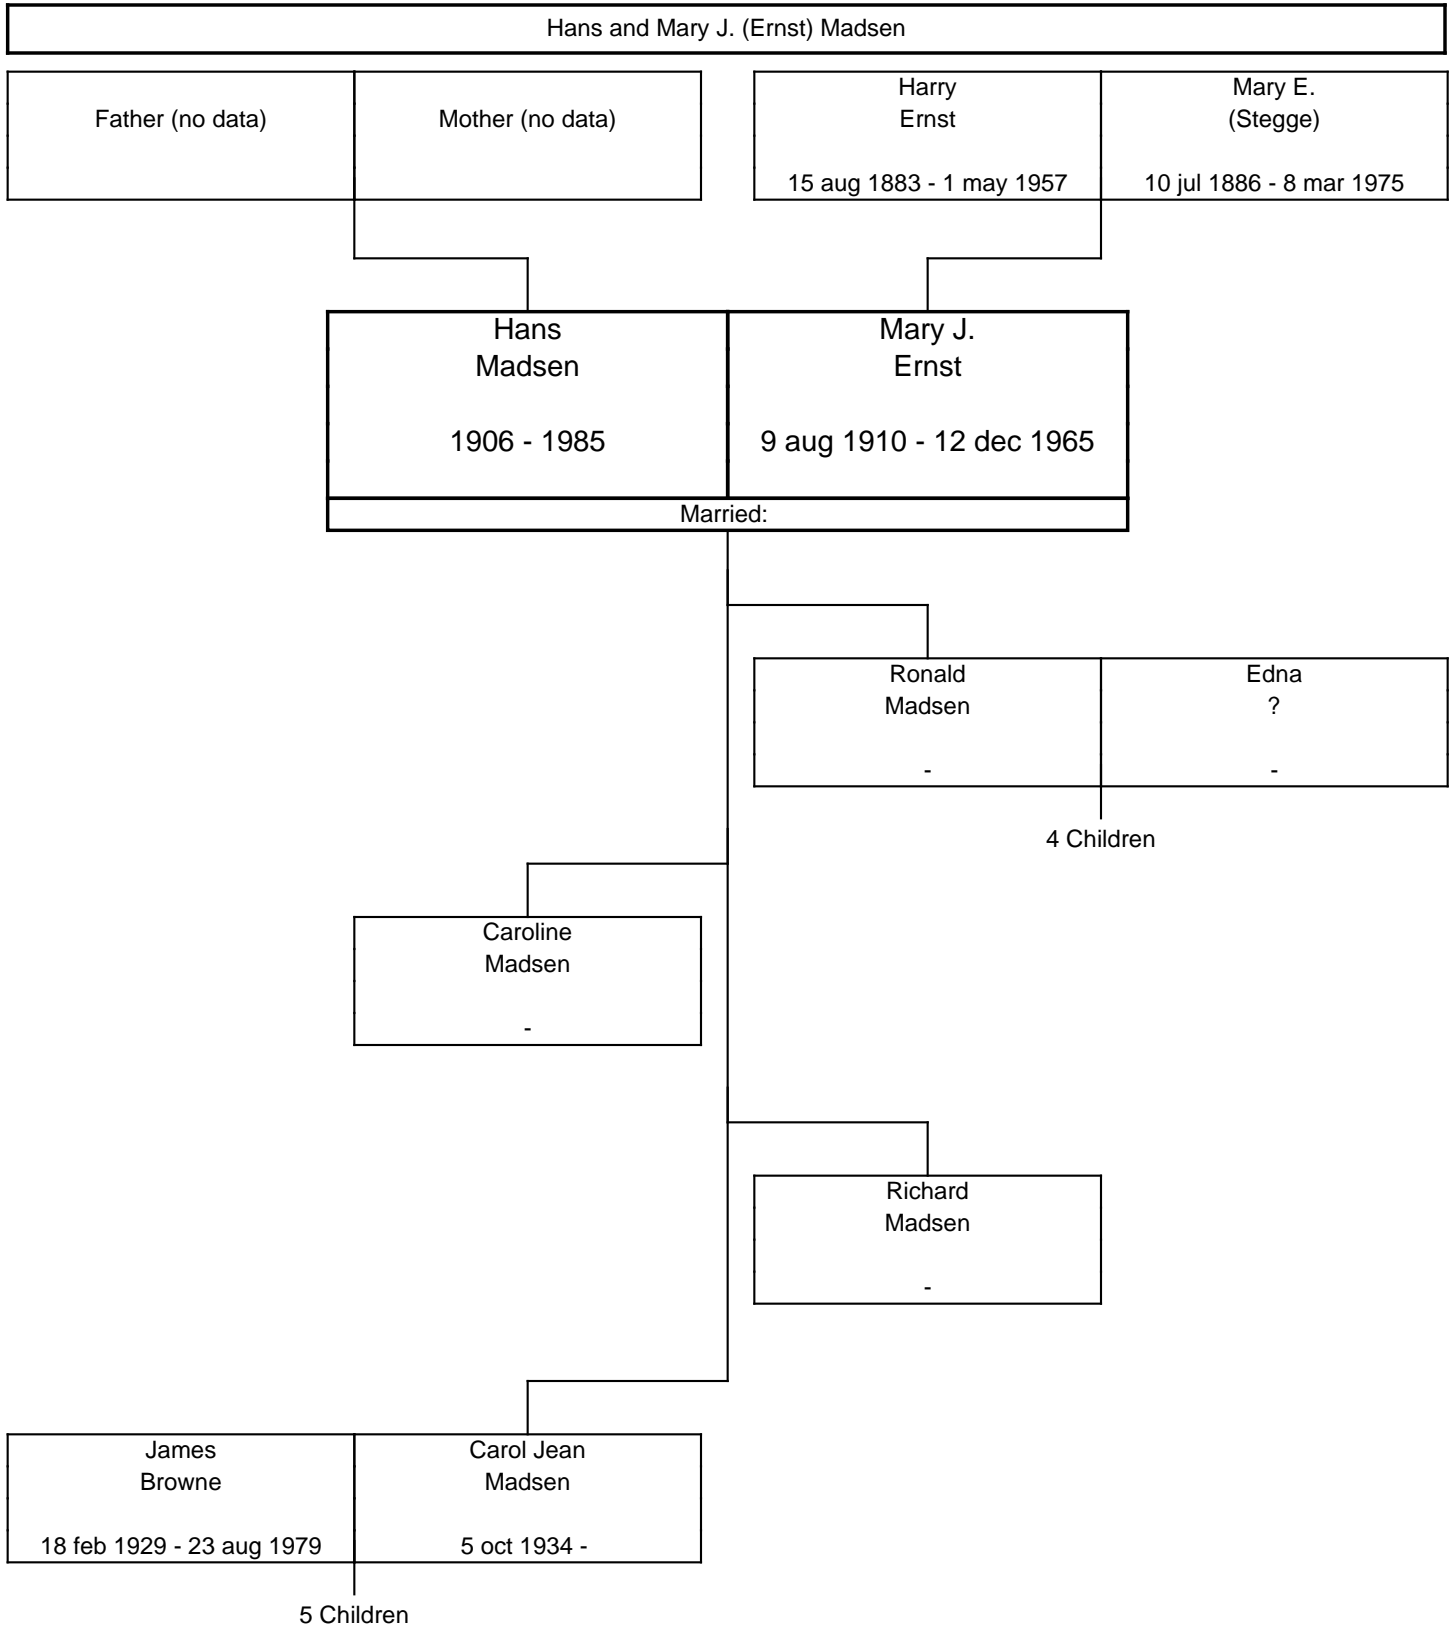

The ERNST Family Tree, Third Generation