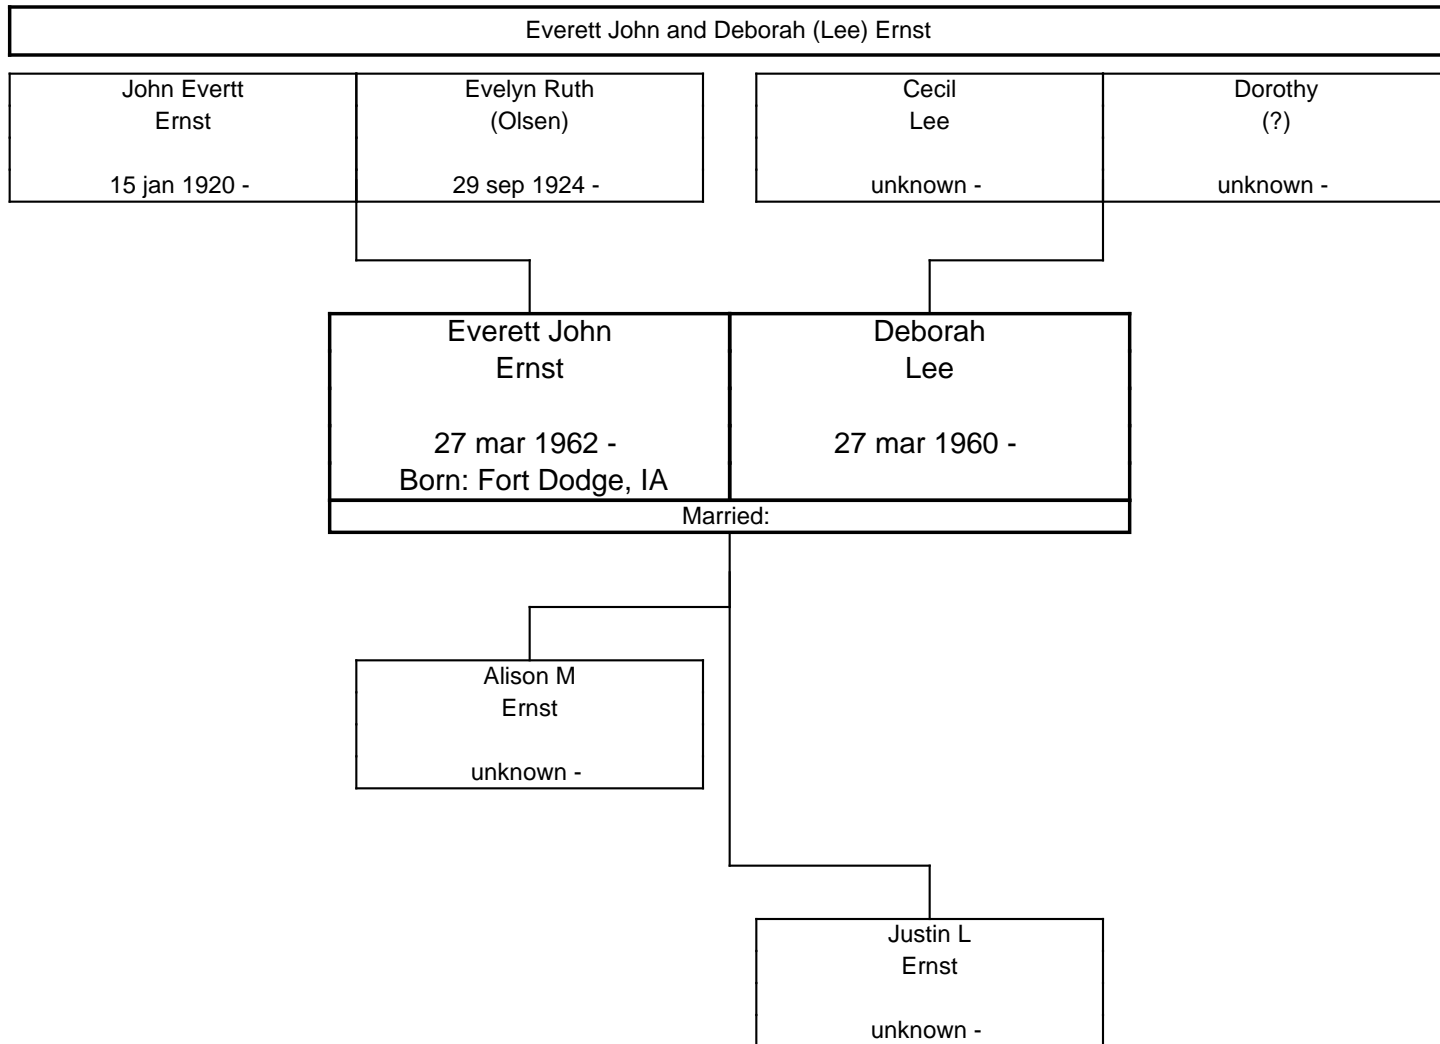

The ERNST Family Tree, Third Generation

The ERNST Family Tree, Third Generation

The ERNST Family Tree, Fourth Generation

The ERNST Family Tree, Fourth Generation

The ERNST Family Tree, Fourth Generation

A horizontal line at the top of the page leads to a vertical line that descends and then turns right to connect to a rectangular box representing a couple. The box is divided into two columns by a vertical line. The left column contains the name 'Charles Browne' and the date '19 jun 1965 -'. The right column contains the name 'Marcie Cook' and a hyphen '-'. Below the box, a vertical line descends to the text '2 Children'.

The ERNST Family Tree, Fourth Generation

The ERNST Family Tree, Fourth Generation

The ERNST Family Tree, Fourth Generation

The ERNST Family Tree, Fourth Generation

The ERNST Family Tree, Fourth Generation

The ERNST Family Tree, Fourth Generation

The ERNST Family Tree, Fourth Generation

The ERNST Family Tree, Fourth Generation

The ERNST Family Tree, Fourth Generation

The ERNST Family Tree, Fifth Generation

The ERNST Family Tree, Fifth Generation