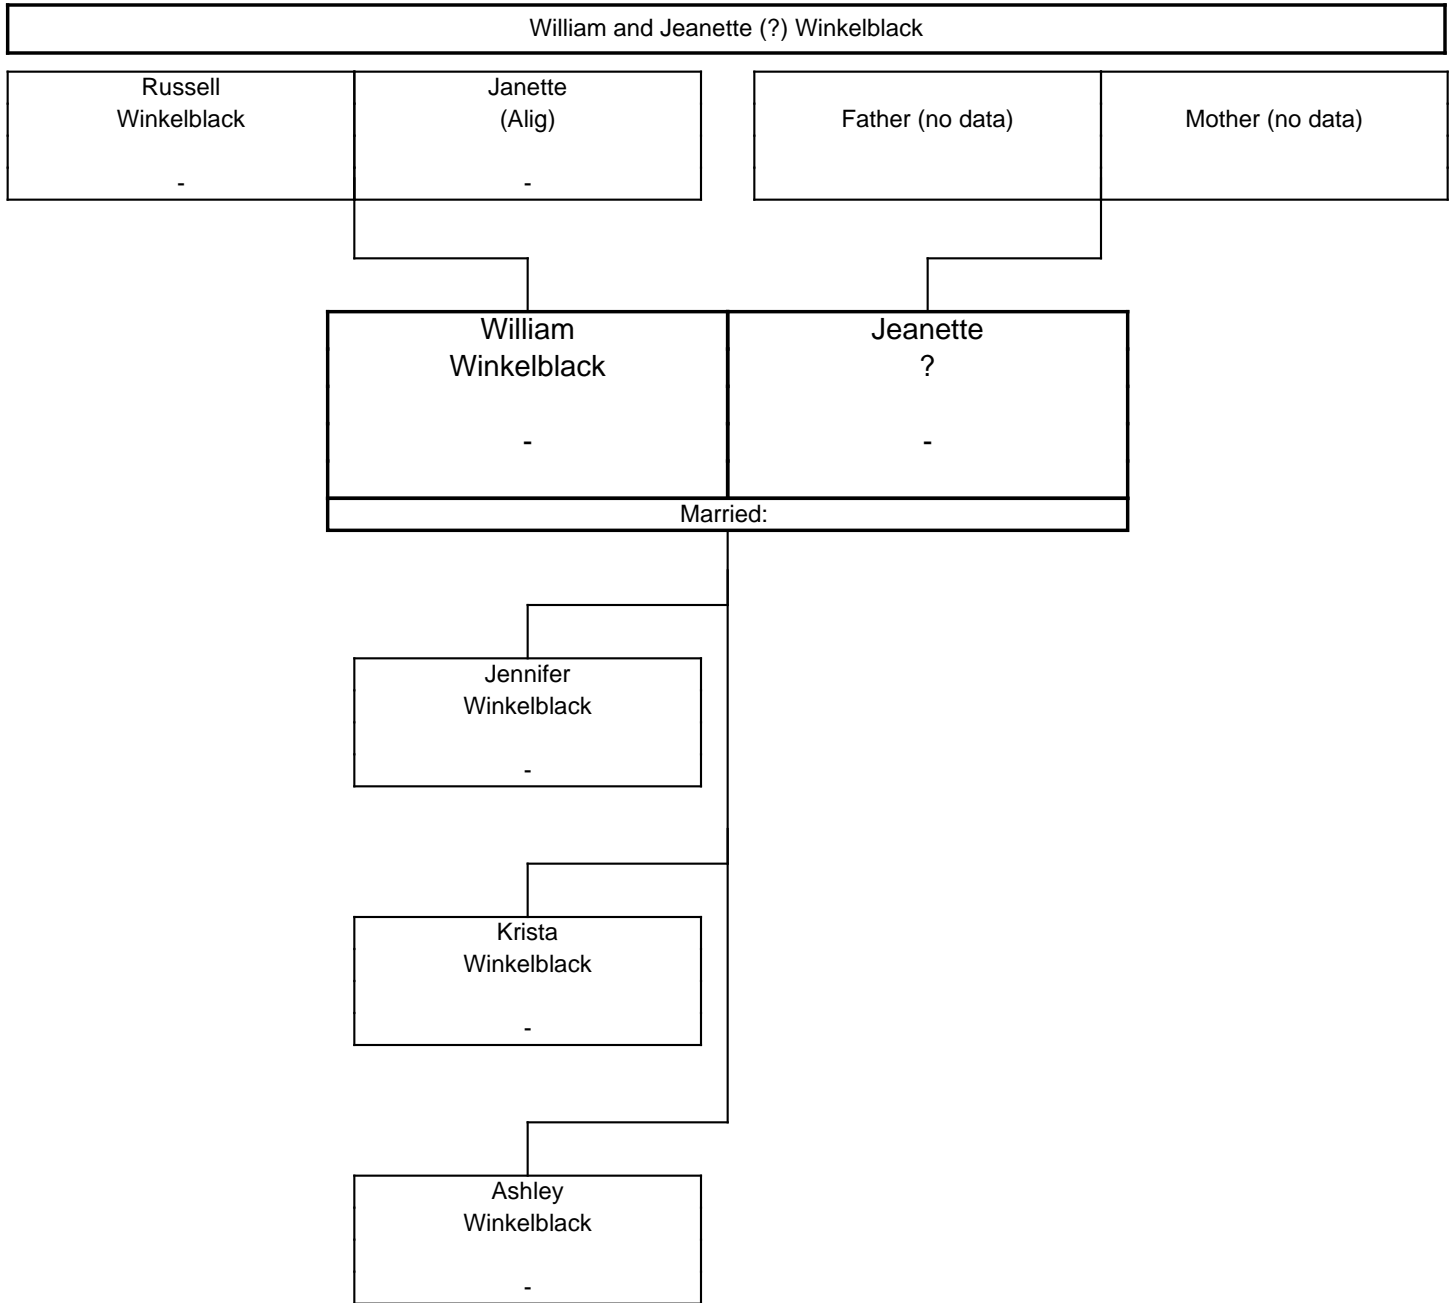

The ERNST Family Tree, Third Generation

The ERNST Family Tree, Third Generation

The ERNST Family Tree, Fourth Generation

The ERNST Family Tree, Fourth Generation

The ERNST Family Tree, Fourth Generation

A horizontal line at the top of the page leads to a vertical line that descends and then turns right to connect to a rectangular box representing a couple. The box is divided into two columns by a vertical line. The left column contains the name 'Charles Browne' and the date '19 jun 1965 -'. The right column contains the name 'Marcie Cook' and a hyphen '-'. Below the box, a vertical line descends to the text '2 Children'.

The ERNST Family Tree, Fifth Generation

The ERNST Family Tree, Fifth Generation

The ERNST Family Tree, Fifth Generation

The ERNST Family Tree, Fifth Generation

The ERNST Family Tree, Fifth Generation

The ERNST Family Tree, Fifth Generation