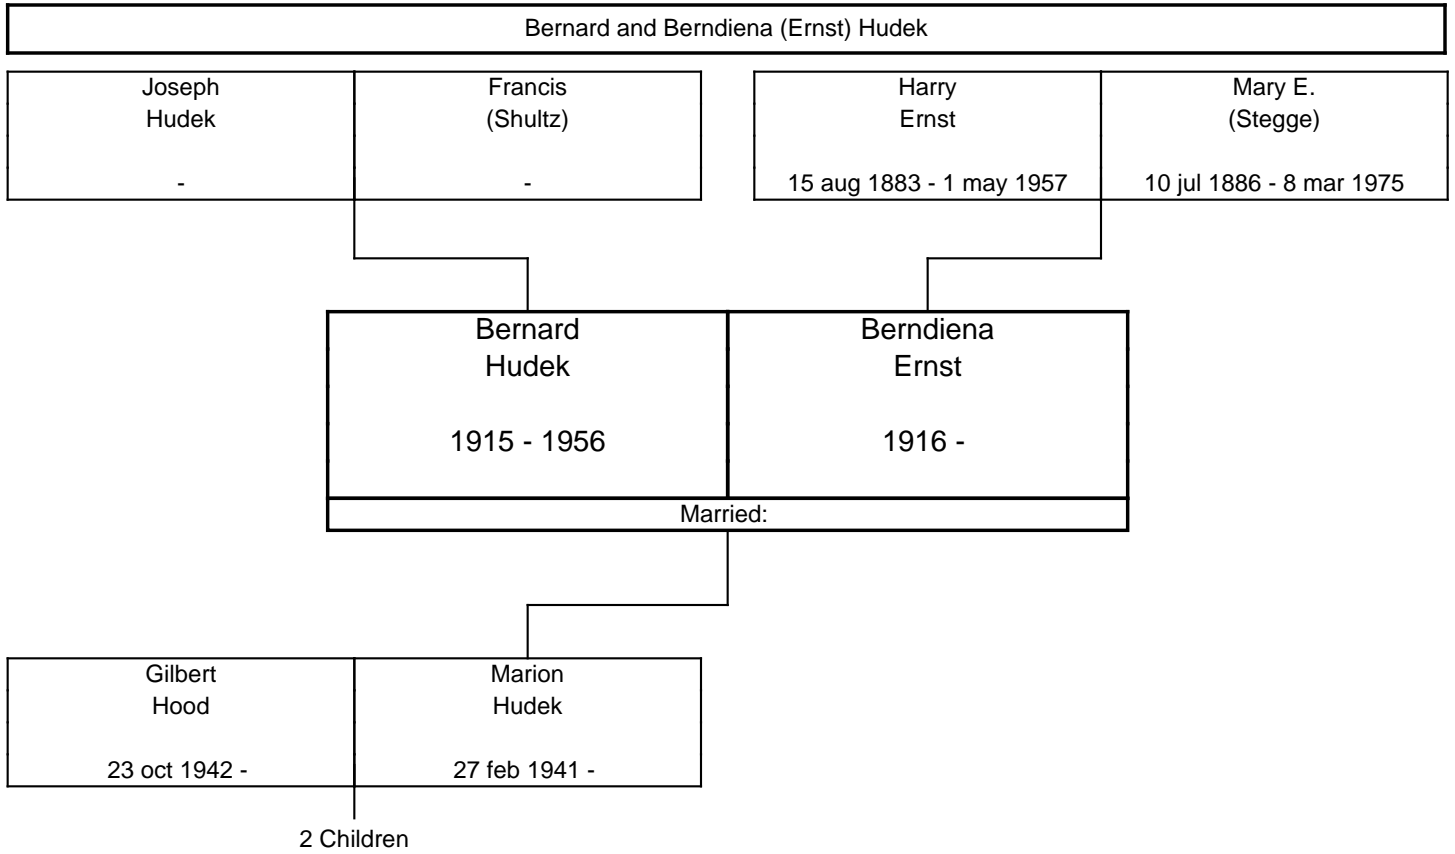

The ERNST Family Tree, Second Generation

The ERNST Family Tree, Second Generation

The ERNST Family Tree, Second Generation

The ERNST Family Tree, Second Generation

The ERNST Family Tree, Second Generation

The ERNST Family Tree, Third Generation

The ERNST Family Tree, Third Generation

The ERNST Family Tree, Third Generation

The ERNST Family Tree, Third Generation

The ERNST Family Tree, Third Generation

The ERNST Family Tree, Third Generation

The ERNST Family Tree, Third Generation

The ERNST Family Tree, Third Generation

The ERNST Family Tree, Fourth Generation

The ERNST Family Tree, Fourth Generation

The ERNST Family Tree, Fourth Generation

A horizontal line at the top of the page leads to a vertical line that descends and then turns right to connect to a rectangular box representing a couple. The box is divided into two columns by a vertical line. The left column contains the name 'Charles Browne' and the date '19 jun 1965 -'. The right column contains the name 'Marcie Cook' and a hyphen '-'. Below the box, a vertical line descends to the text '2 Children'.