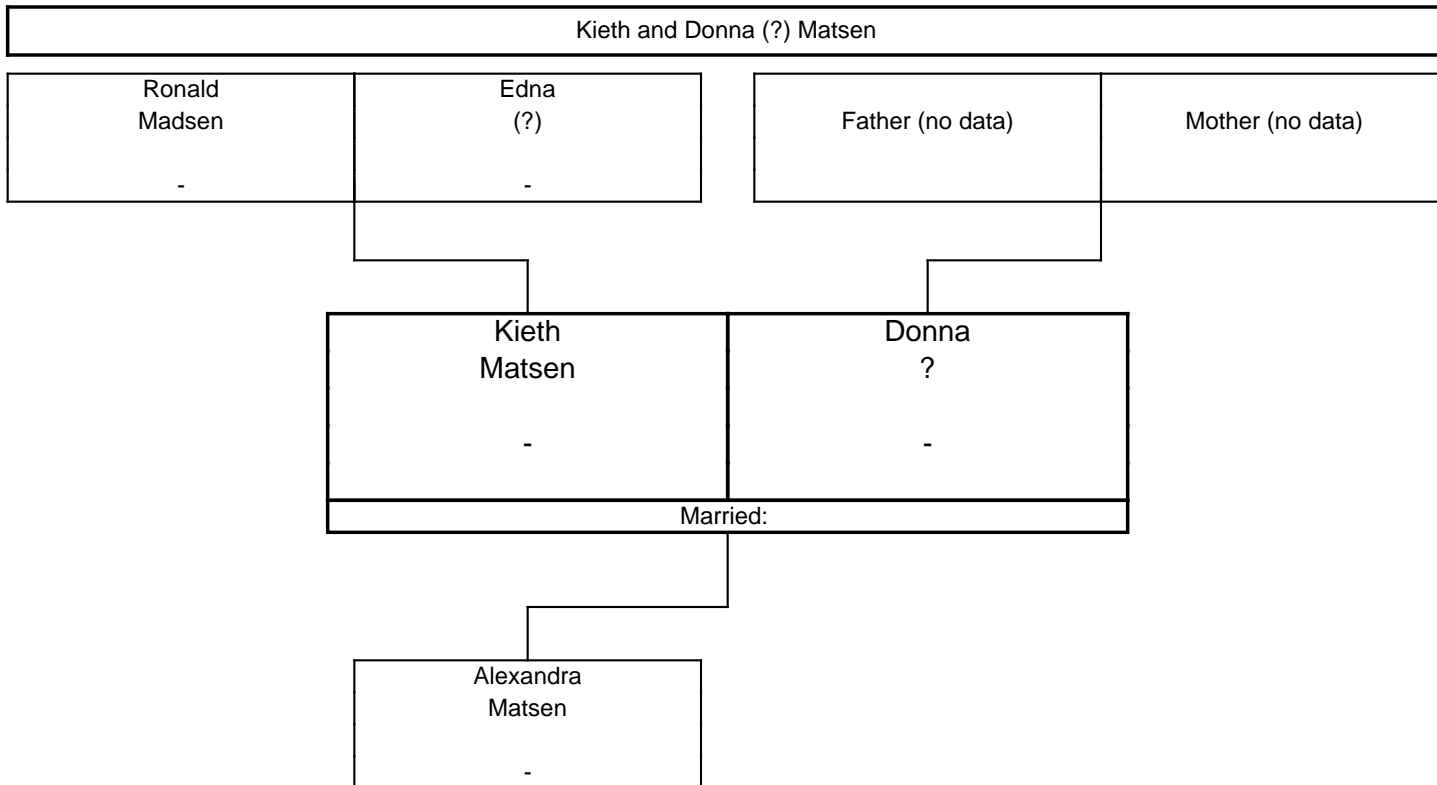

The ERNST Family Tree, Third Generation

The ERNST Family Tree, Third Generation

The ERNST Family Tree, Fourth Generation

The ERNST Family Tree, Fourth Generation

The ERNST Family Tree, Fourth Generation

A horizontal line at the top of the page leads to a vertical line that descends and then turns right to connect to a rectangular box representing a couple. The box is divided into two columns by a vertical line. The left column contains the name 'Charles Browne' and the date '19 jun 1965 -'. The right column contains the name 'Marcie Cook' and a hyphen '-'. Below the box, a vertical line descends to the text '2 Children'.

The ERNST Family Tree, Fourth Generation

The ERNST Family Tree, Fourth Generation

The ERNST Family Tree, Fourth Generation

The ERNST Family Tree, Fourth Generation

The ERNST Family Tree, Fifth Generation

The ERNST Family Tree, Fifth Generation