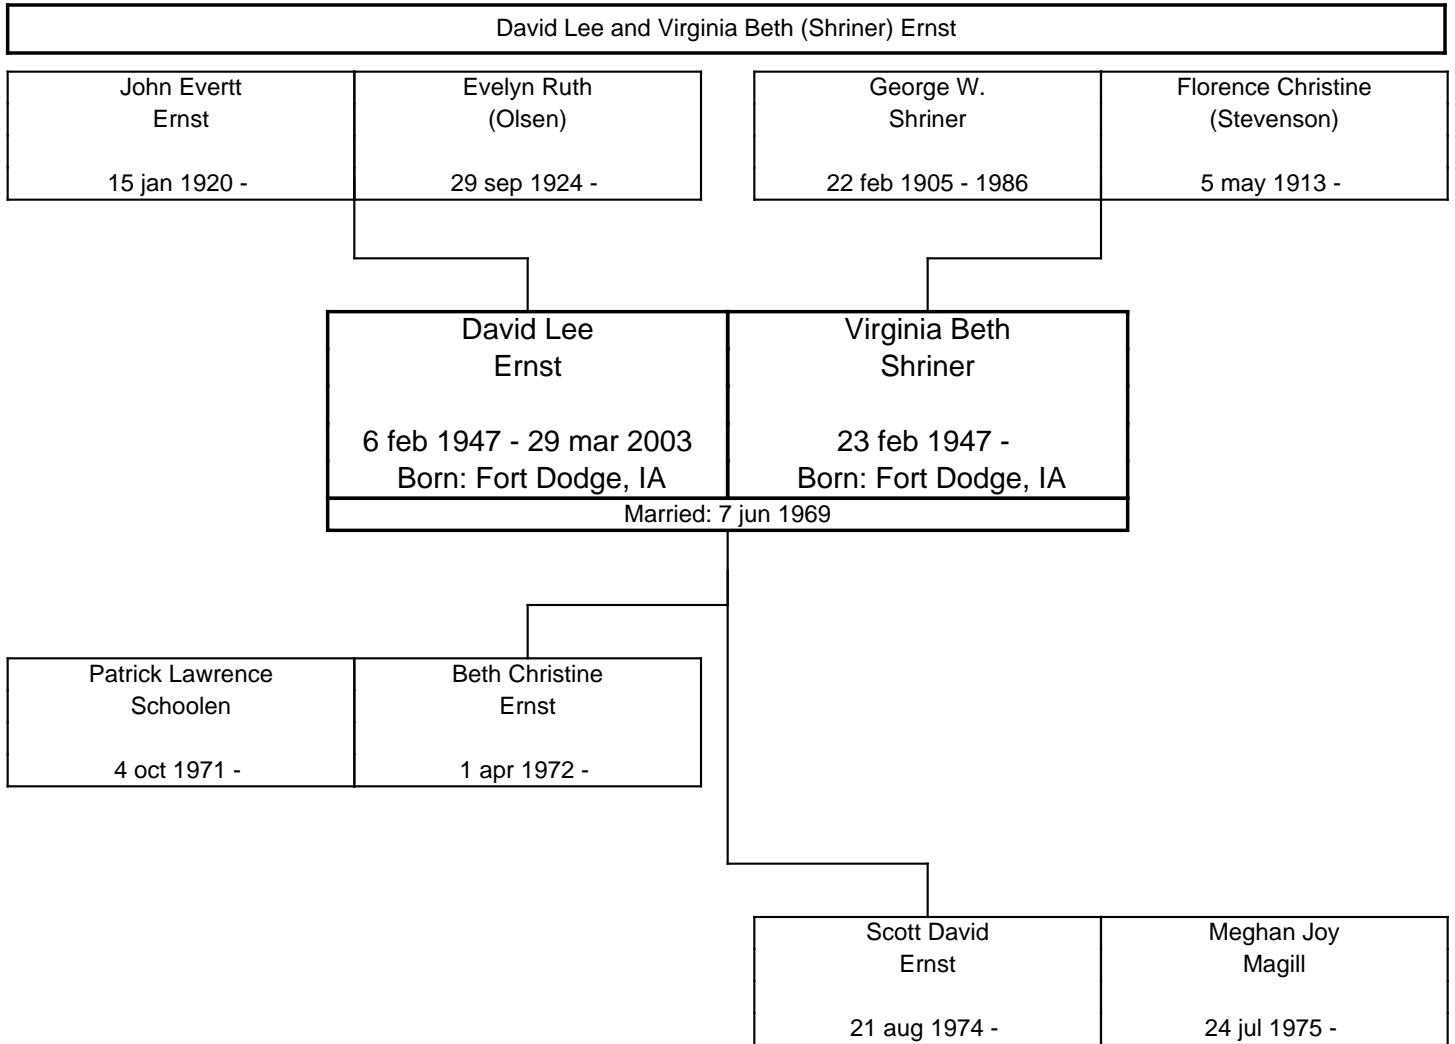

The ERNST Family Tree, Third Generation

The ERNST Family Tree, Third Generation

The ERNST Family Tree, Fourth Generation

The ERNST Family Tree, Fourth Generation

The ERNST Family Tree, Fourth Generation

A horizontal line at the top of the page leads to a vertical line that descends and then turns right to connect to a rectangular box representing a couple. The box is divided into two columns by a vertical line. The left column contains the name 'Charles Browne' and the date '19 jun 1965 -'. The right column contains the name 'Marcie Cook' and a hyphen '-'. Below the box, a vertical line descends to the text '2 Children'.

The ERNST Family Tree, Fourth Generation

The ERNST Family Tree, Fourth Generation

The ERNST Family Tree, Fourth Generation

The ERNST Family Tree, Fourth Generation

The ERNST Family Tree, Fourth Generation

The ERNST Family Tree, Fourth Generation

The ERNST Family Tree, Fourth Generation

The ERNST Family Tree, Fourth Generation

The ERNST Family Tree, Fourth Generation

The ERNST Family Tree, Fifth Generation

The ERNST Family Tree, Fifth Generation