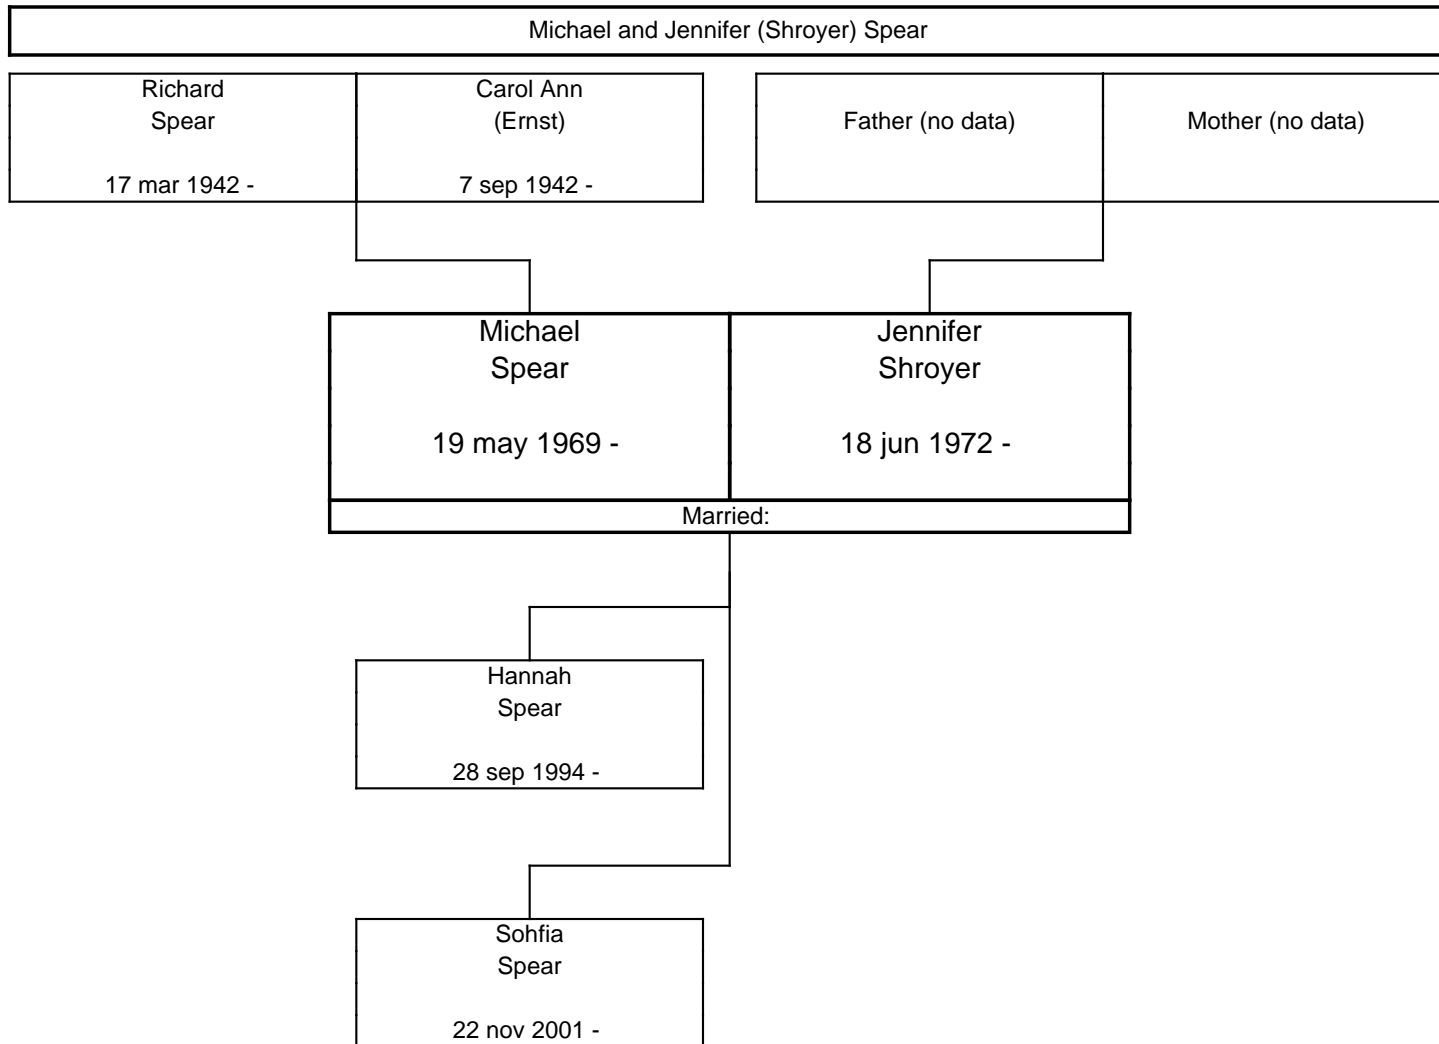

The ERNST Family Tree, Third Generation

The ERNST Family Tree, Third Generation

The ERNST Family Tree, Fourth Generation

The ERNST Family Tree, Fourth Generation

The ERNST Family Tree, Fourth Generation

A horizontal line at the top of the page leads to a vertical line that descends and then turns right to connect to a rectangular box representing a couple. The box is divided into two columns by a vertical line. The left column contains the name 'Charles Browne' and the date '19 jun 1965 -'. The right column contains the name 'Marcie Cook' and a hyphen '-'. Below the box, a vertical line descends to the text '2 Children'.

The ERNST Family Tree, Fifth Generation

The ERNST Family Tree, Fifth Generation

The ERNST Family Tree, Fifth Generation

The ERNST Family Tree, Fifth Generation

The ERNST Family Tree, Fifth Generation

The ERNST Family Tree, Fifth Generation