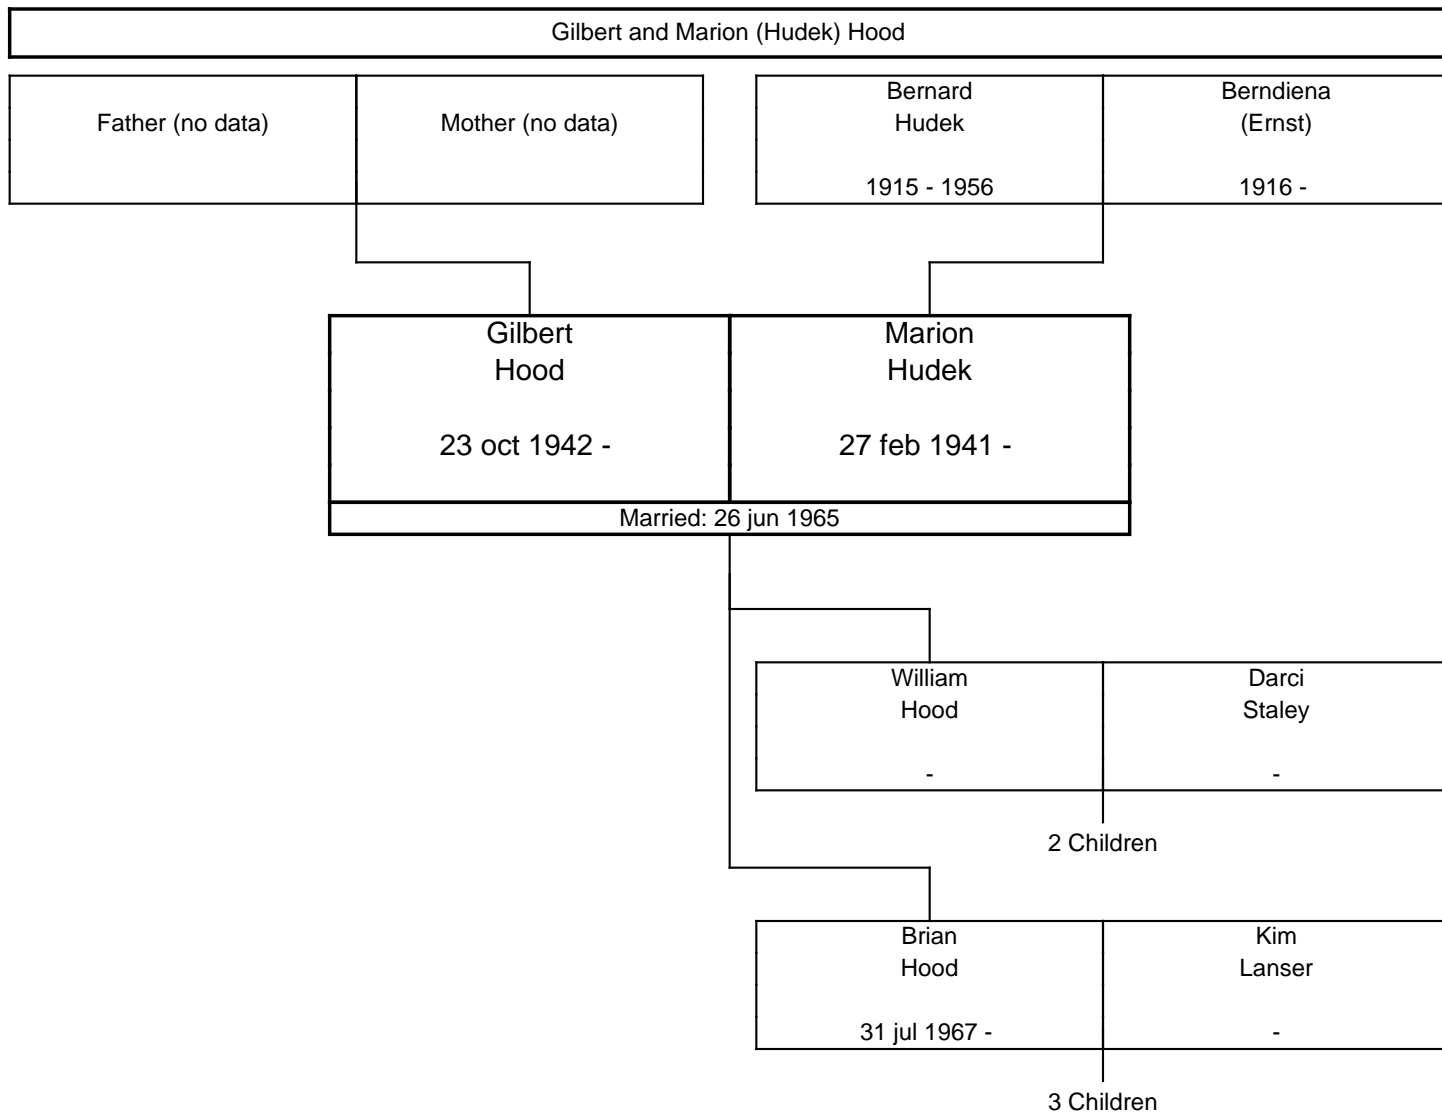

The ERNST Family Tree, Third Generation

The ERNST Family Tree, Third Generation

The ERNST Family Tree, Fourth Generation

The ERNST Family Tree, Fourth Generation

The ERNST Family Tree, Fourth Generation

A horizontal line at the top of the page leads to a vertical line that descends and then turns right to connect to a rectangular box representing a couple. The box is divided into two columns by a vertical line. The left column contains the name 'Charles Browne' and the date '19 jun 1965 -'. The right column contains the name 'Marcie Cook' and a hyphen '-'. Below the box, a vertical line descends to the text '2 Children'.

The ERNST Family Tree, Fourth Generation

The ERNST Family Tree, Fourth Generation

The ERNST Family Tree, Fourth Generation

The ERNST Family Tree, Fourth Generation

The ERNST Family Tree, Fourth Generation

The ERNST Family Tree, Fourth Generation

The ERNST Family Tree, Fourth Generation

The ERNST Family Tree, Fourth Generation

The ERNST Family Tree, Fourth Generation

The ERNST Family Tree, Fifth Generation

The ERNST Family Tree, Fifth Generation