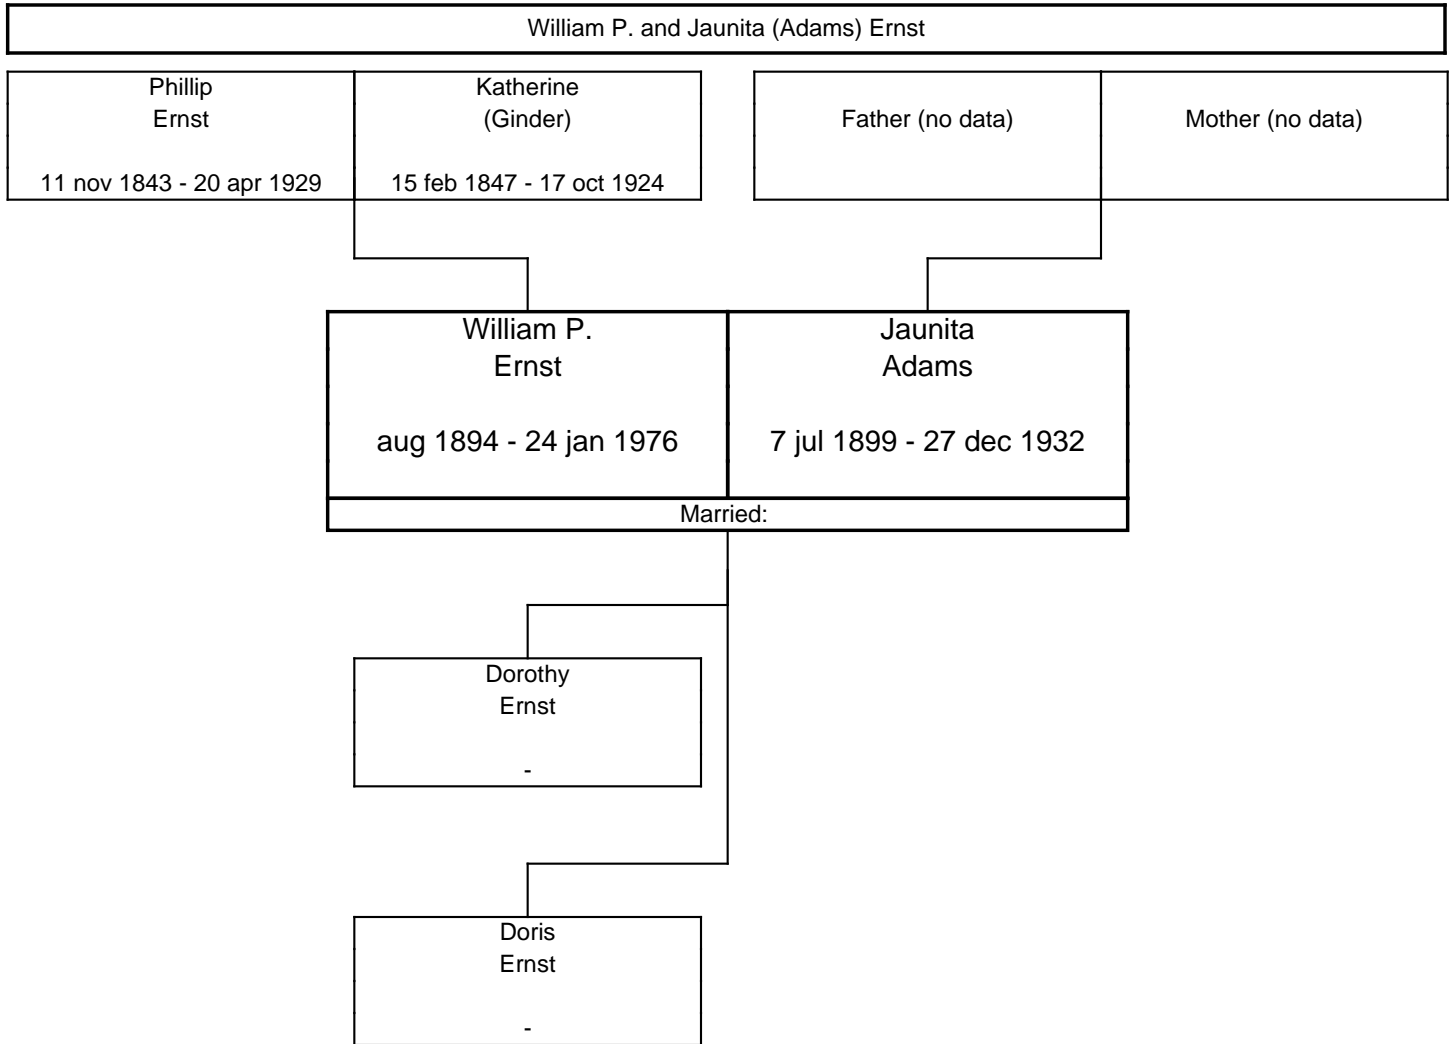

The ERNST Family Tree, Second Generation

The ERNST Family Tree, Second Generation

The ERNST Family Tree, Second Generation

The ERNST Family Tree, Second Generation

The ERNST Family Tree, Second Generation

The ERNST Family Tree, Third Generation

The ERNST Family Tree, Third Generation

The ERNST Family Tree, Fourth Generation

The ERNST Family Tree, Fourth Generation

The ERNST Family Tree, Fourth Generation

A horizontal line at the top of the page leads to a vertical line that descends and then turns right to connect to a rectangular box representing a couple. The box is divided into two columns by a vertical line. The left column contains the name 'Charles Browne' and the date '19 jun 1965 -'. The right column contains the name 'Marcie Cook' and a hyphen '-'. Below the box, a vertical line descends to the text '2 Children'.