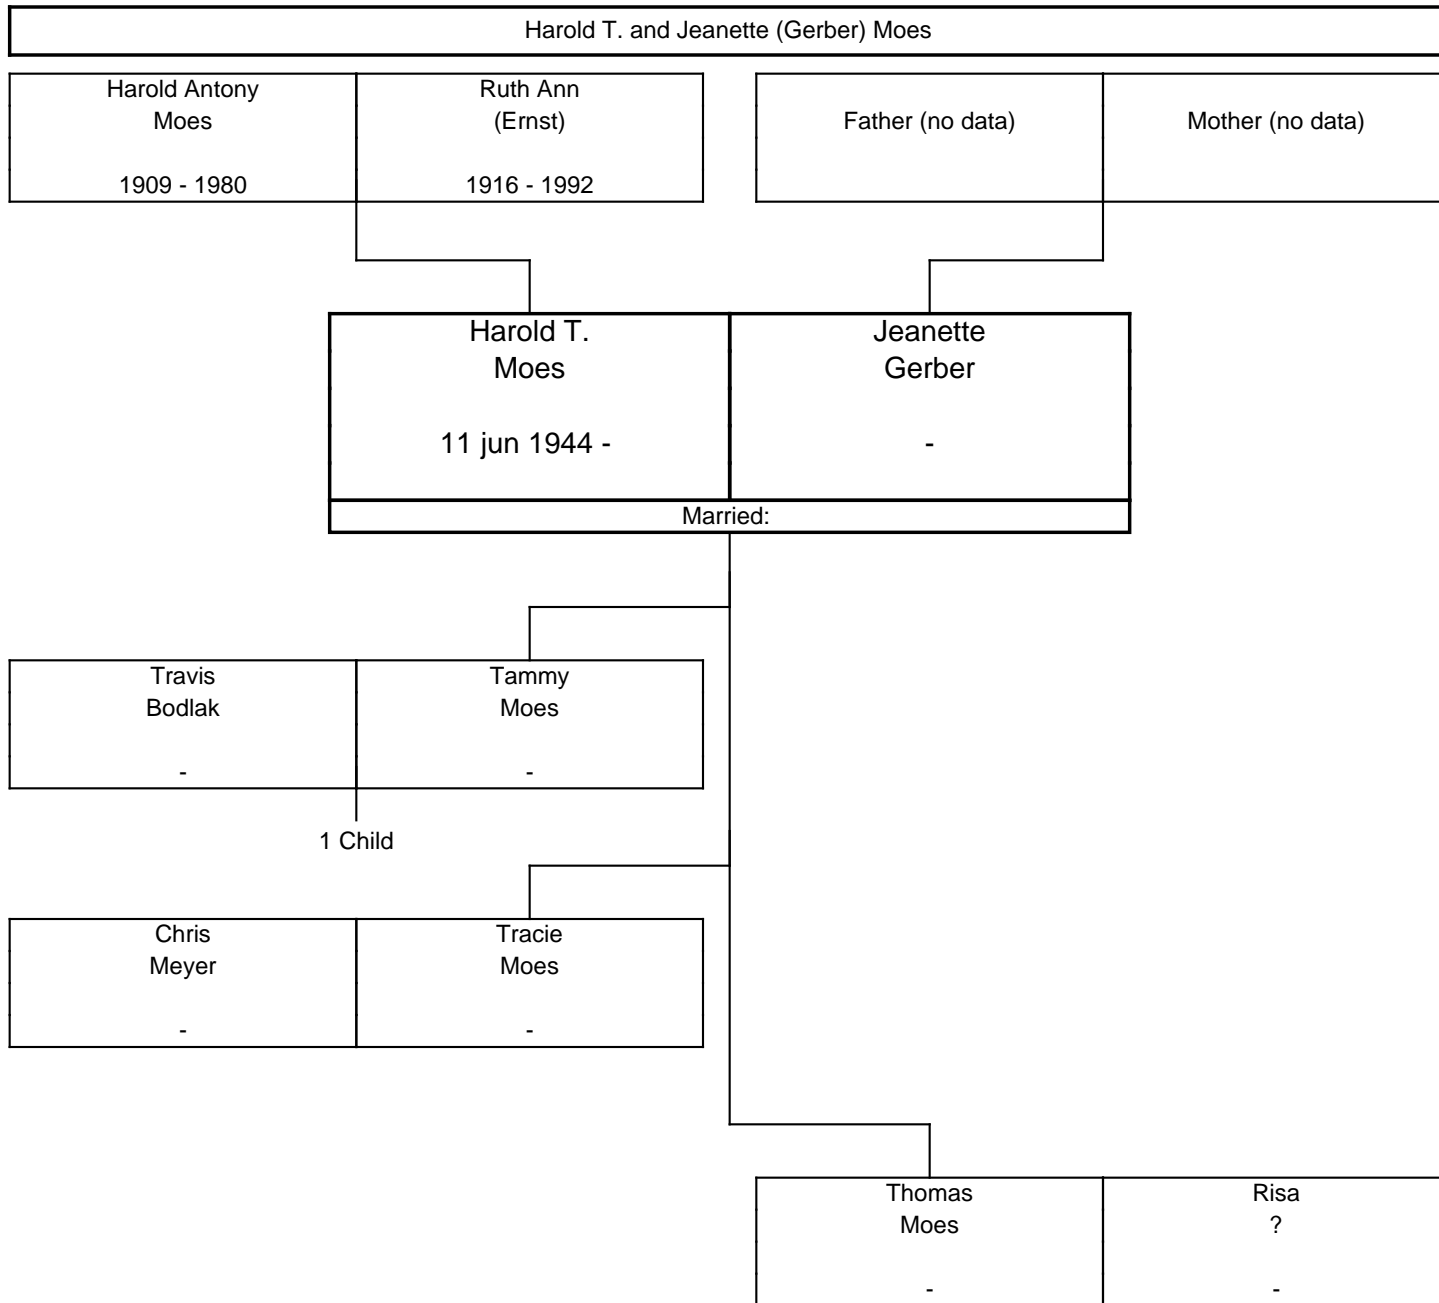

The ERNST Family Tree, Fourth Generation