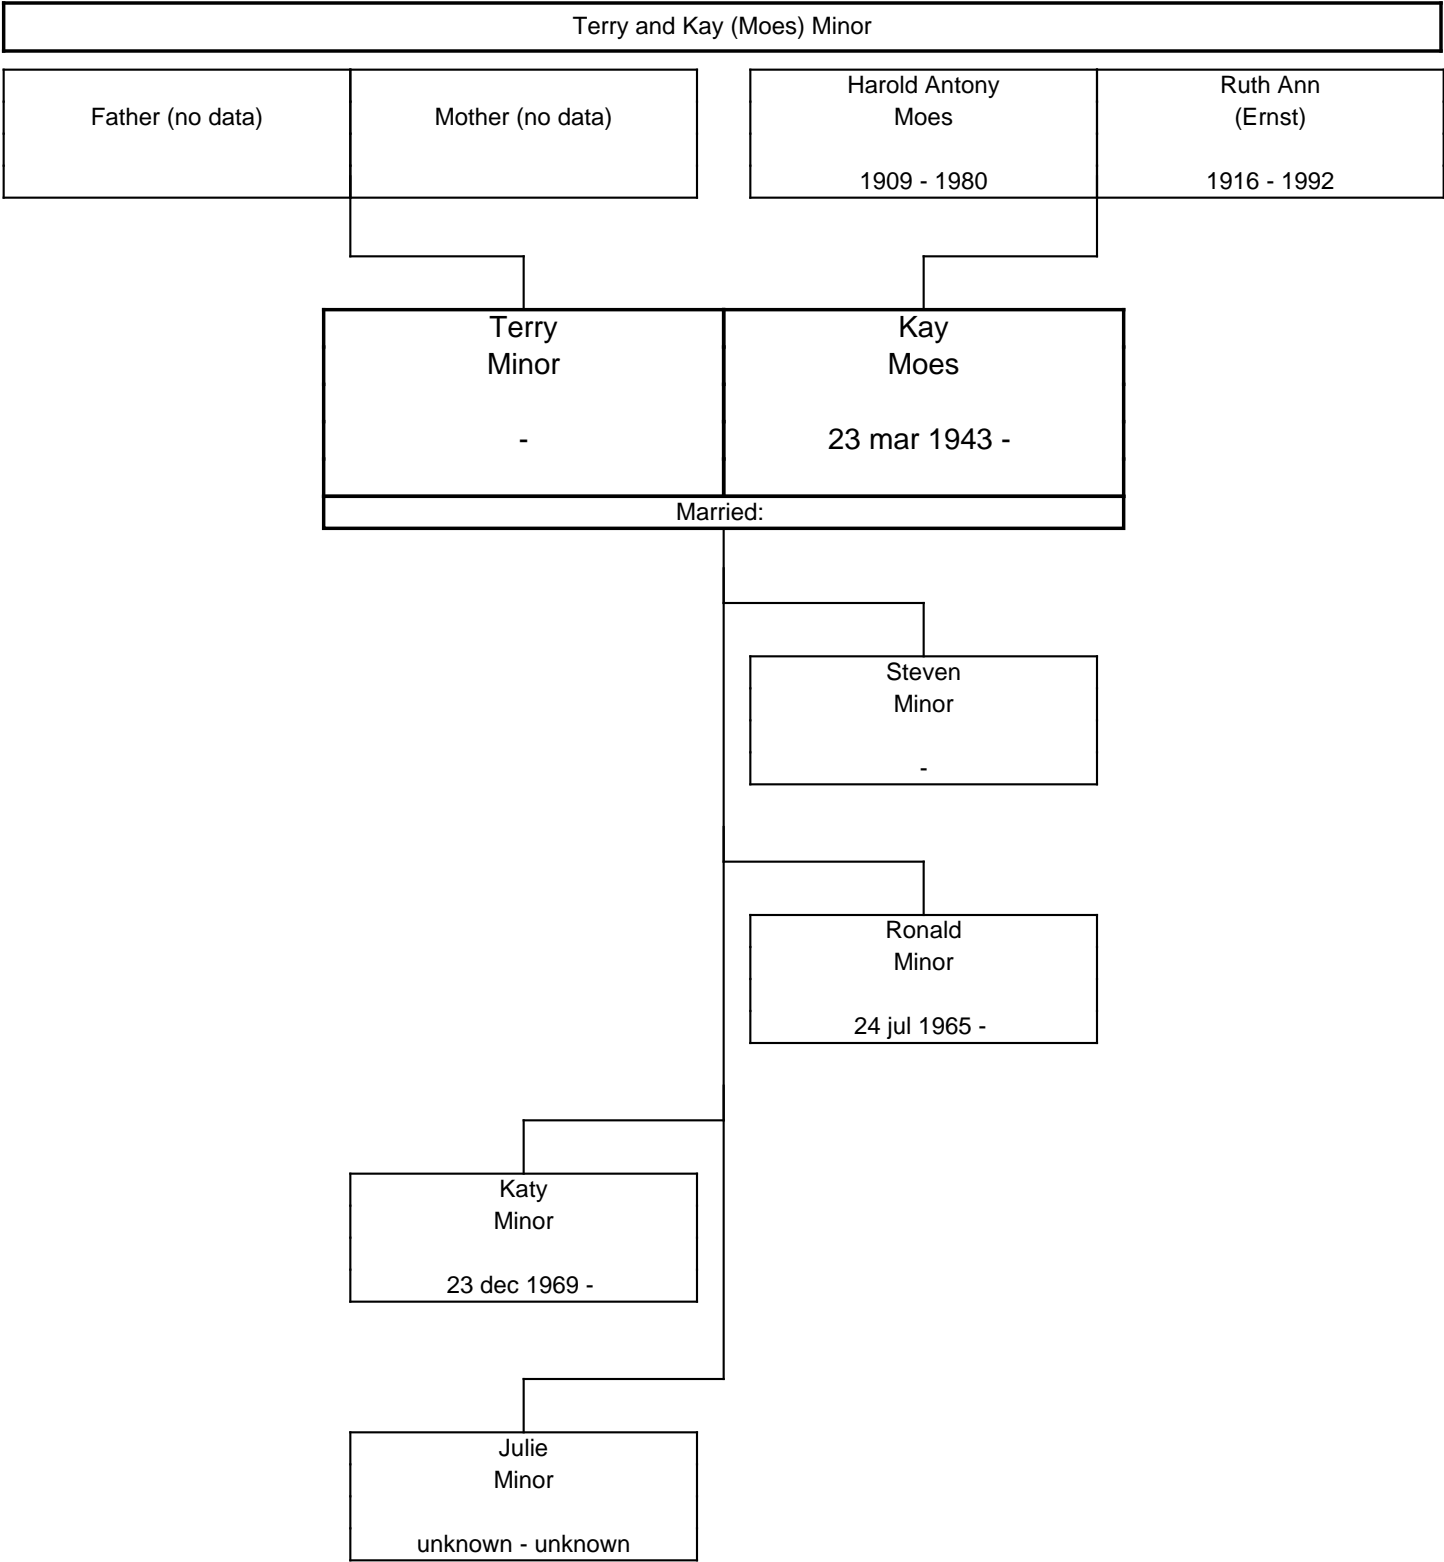

The ERNST Family Tree, Fourth Generation