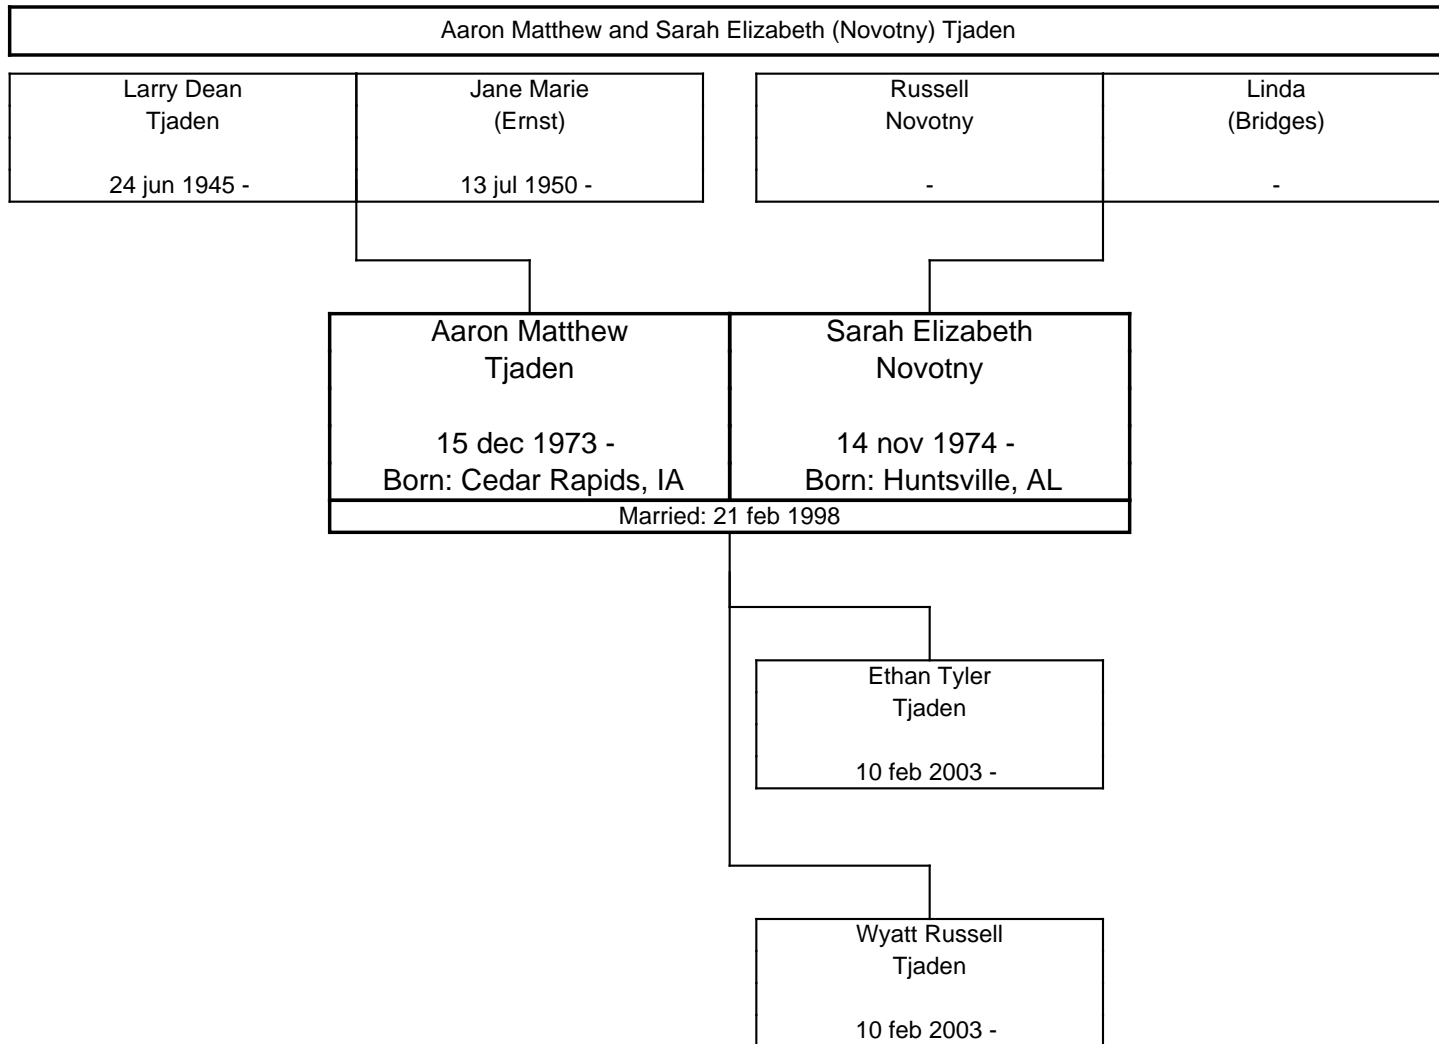

The ERNST Family Tree, Third Generation

The ERNST Family Tree, Third Generation

The ERNST Family Tree, Fourth Generation

The ERNST Family Tree, Fourth Generation

The ERNST Family Tree, Fourth Generation

A horizontal line at the top of the page leads to a vertical line that descends and then turns right to connect to a rectangular box representing a couple. The box is divided into two columns by a vertical line. The left column contains the name 'Charles Browne' and the date '19 jun 1965 -'. The right column contains the name 'Marcie Cook' and a hyphen '-'. Below the box, a vertical line descends to the text '2 Children'.

The ERNST Family Tree, Fifth Generation

The ERNST Family Tree, Fifth Generation

The ERNST Family Tree, Fifth Generation

The ERNST Family Tree, Fifth Generation

The ERNST Family Tree, Fifth Generation

The ERNST Family Tree, Fifth Generation

The ERNST Family Tree, Fifth Generation

The ERNST Family Tree, Fifth Generation

The ERNST Family Tree, Fifth Generation

The ERNST Family Tree, Fifth Generation

The ERNST Family Tree, Sixth Generation

The ERNST Family Tree, Sixth Generation