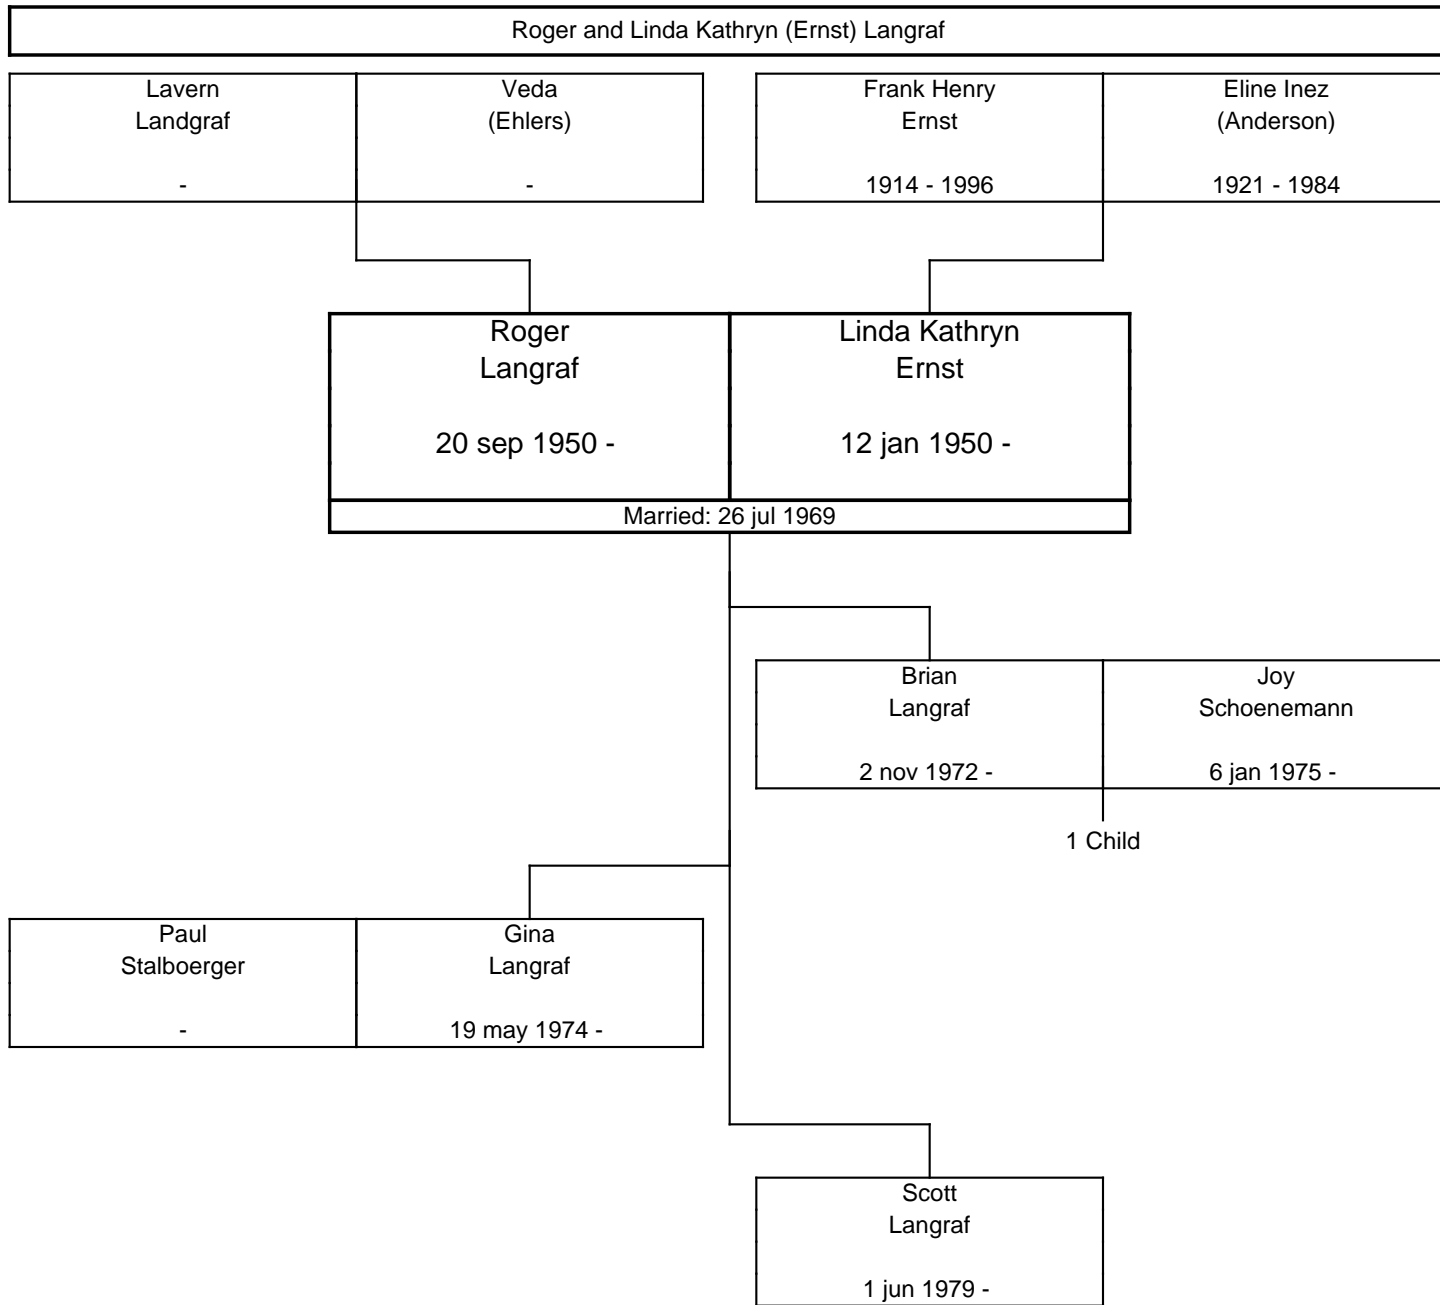

The ERNST Family Tree, Third Generation

The ERNST Family Tree, Third Generation

The ERNST Family Tree, Fourth Generation

The ERNST Family Tree, Fourth Generation

The ERNST Family Tree, Fourth Generation

A horizontal line at the top of the page leads to a vertical line that descends and then turns right to connect to a rectangular box representing a couple. The box is divided into two columns by a vertical line. The left column contains the name 'Charles Browne' and the date '19 jun 1965 -'. The right column contains the name 'Marcie Cook' and a hyphen '-'. Below the box, a vertical line descends to the text '2 Children'.

Charles Browne 19 jun 1965 -	Marcie Cook -
------------------------------------	---------------------

2 Children

The ERNST Family Tree, Fourth Generation

The ERNST Family Tree, Fourth Generation

The ERNST Family Tree, Fourth Generation

The ERNST Family Tree, Fourth Generation

The ERNST Family Tree, Fourth Generation

The ERNST Family Tree, Fourth Generation

The ERNST Family Tree, Fourth Generation

The ERNST Family Tree, Fourth Generation