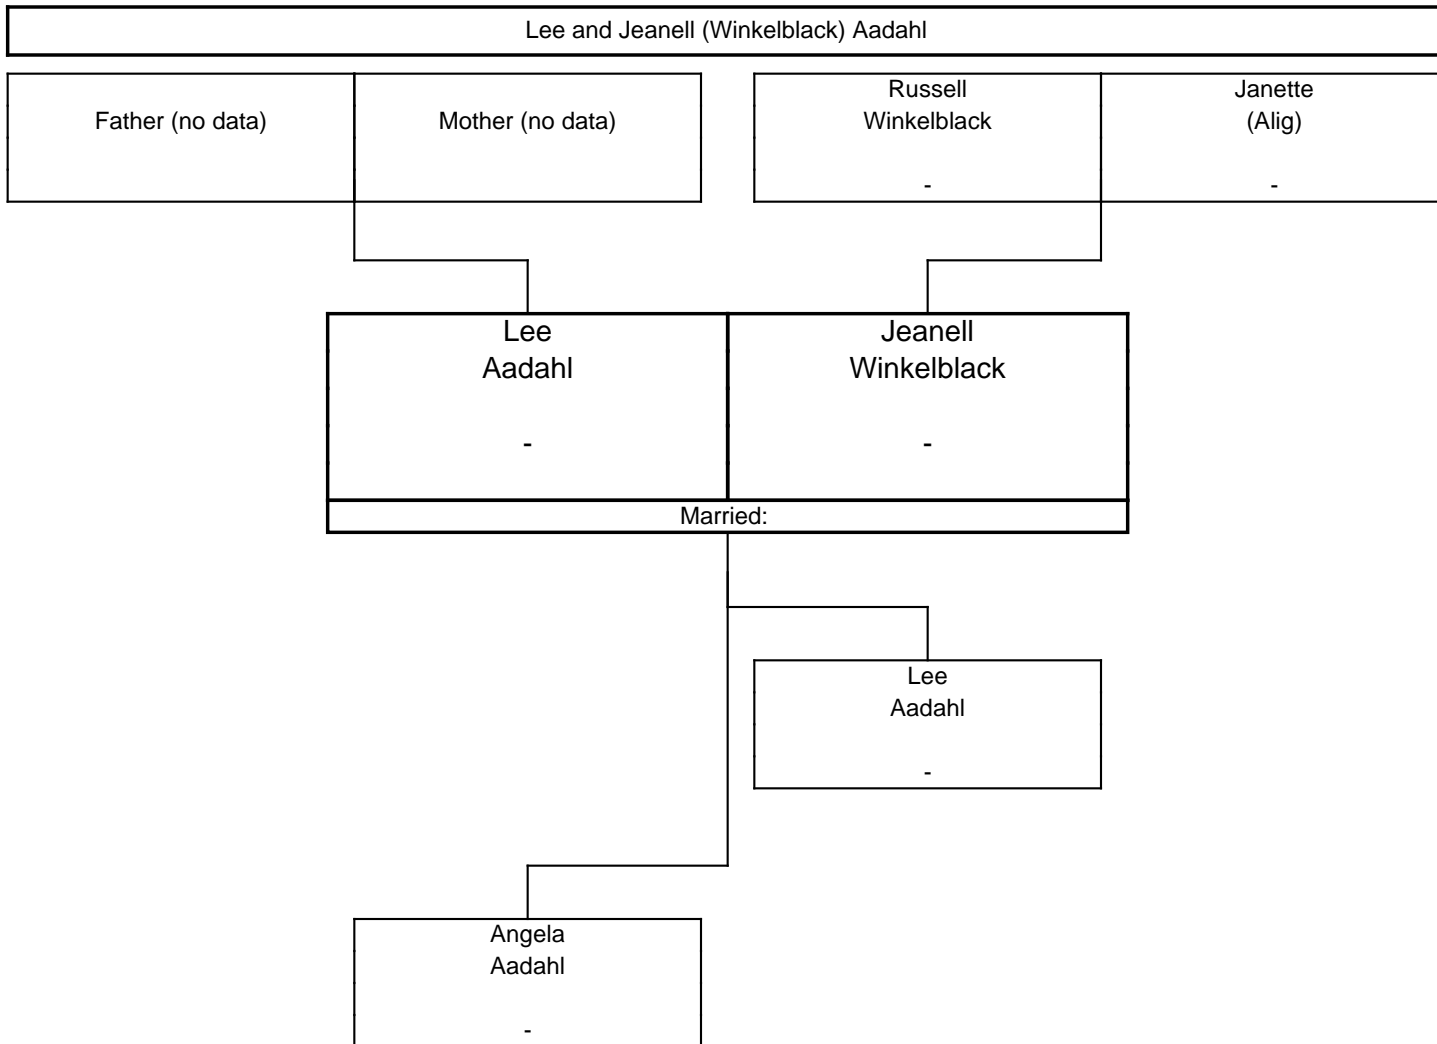

The ERNST Family Tree, Fifth Generation