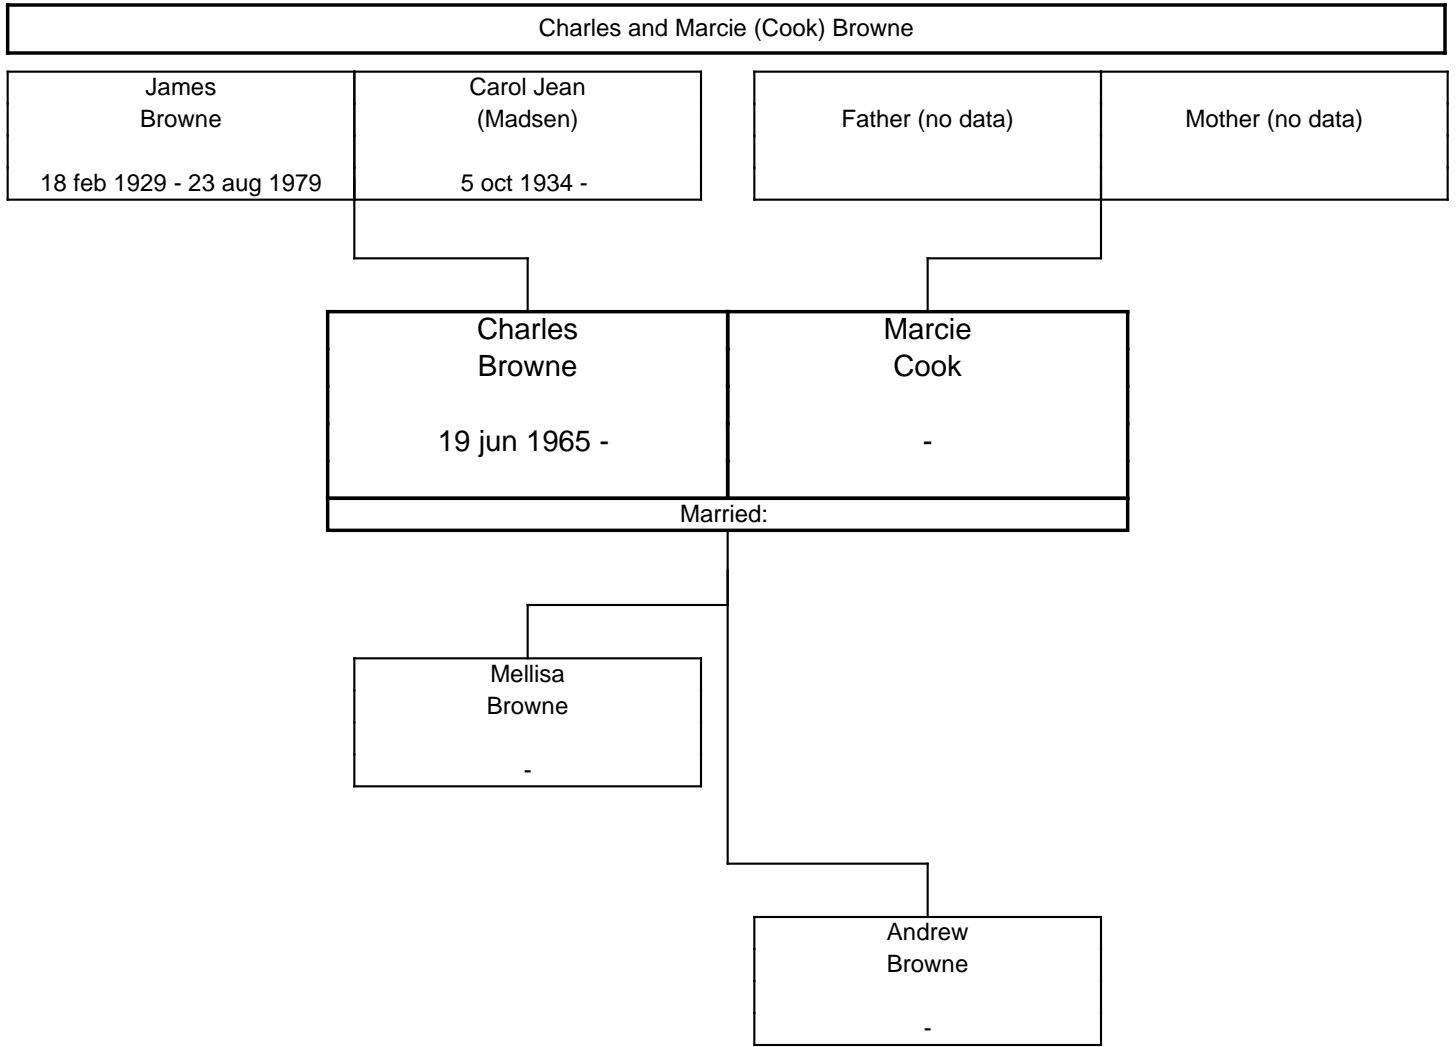

The ERNST Family Tree, Third Generation

The ERNST Family Tree, Third Generation

The ERNST Family Tree, Fourth Generation

The ERNST Family Tree, Fourth Generation

The ERNST Family Tree, Fourth Generation

A horizontal line at the top of the page leads to a vertical line that descends and then turns right to connect to a rectangular box representing a couple. The box is divided into two columns by a vertical line. The left column contains the name 'Charles Browne' and the date '19 jun 1965 -'. The right column contains the name 'Marcie Cook' and a hyphen '-'. Below the box, a vertical line descends to the text '2 Children'.

The ERNST Family Tree, Fourth Generation

The ERNST Family Tree, Fourth Generation

The ERNST Family Tree, Fourth Generation

The ERNST Family Tree, Fourth Generation

The ERNST Family Tree, Fifth Generation

The ERNST Family Tree, Fifth Generation

The ERNST Family Tree, Fifth Generation

The ERNST Family Tree, Fifth Generation

The ERNST Family Tree, Fifth Generation

The ERNST Family Tree, Fifth Generation

The ERNST Family Tree, Fifth Generation

The ERNST Family Tree, Fifth Generation