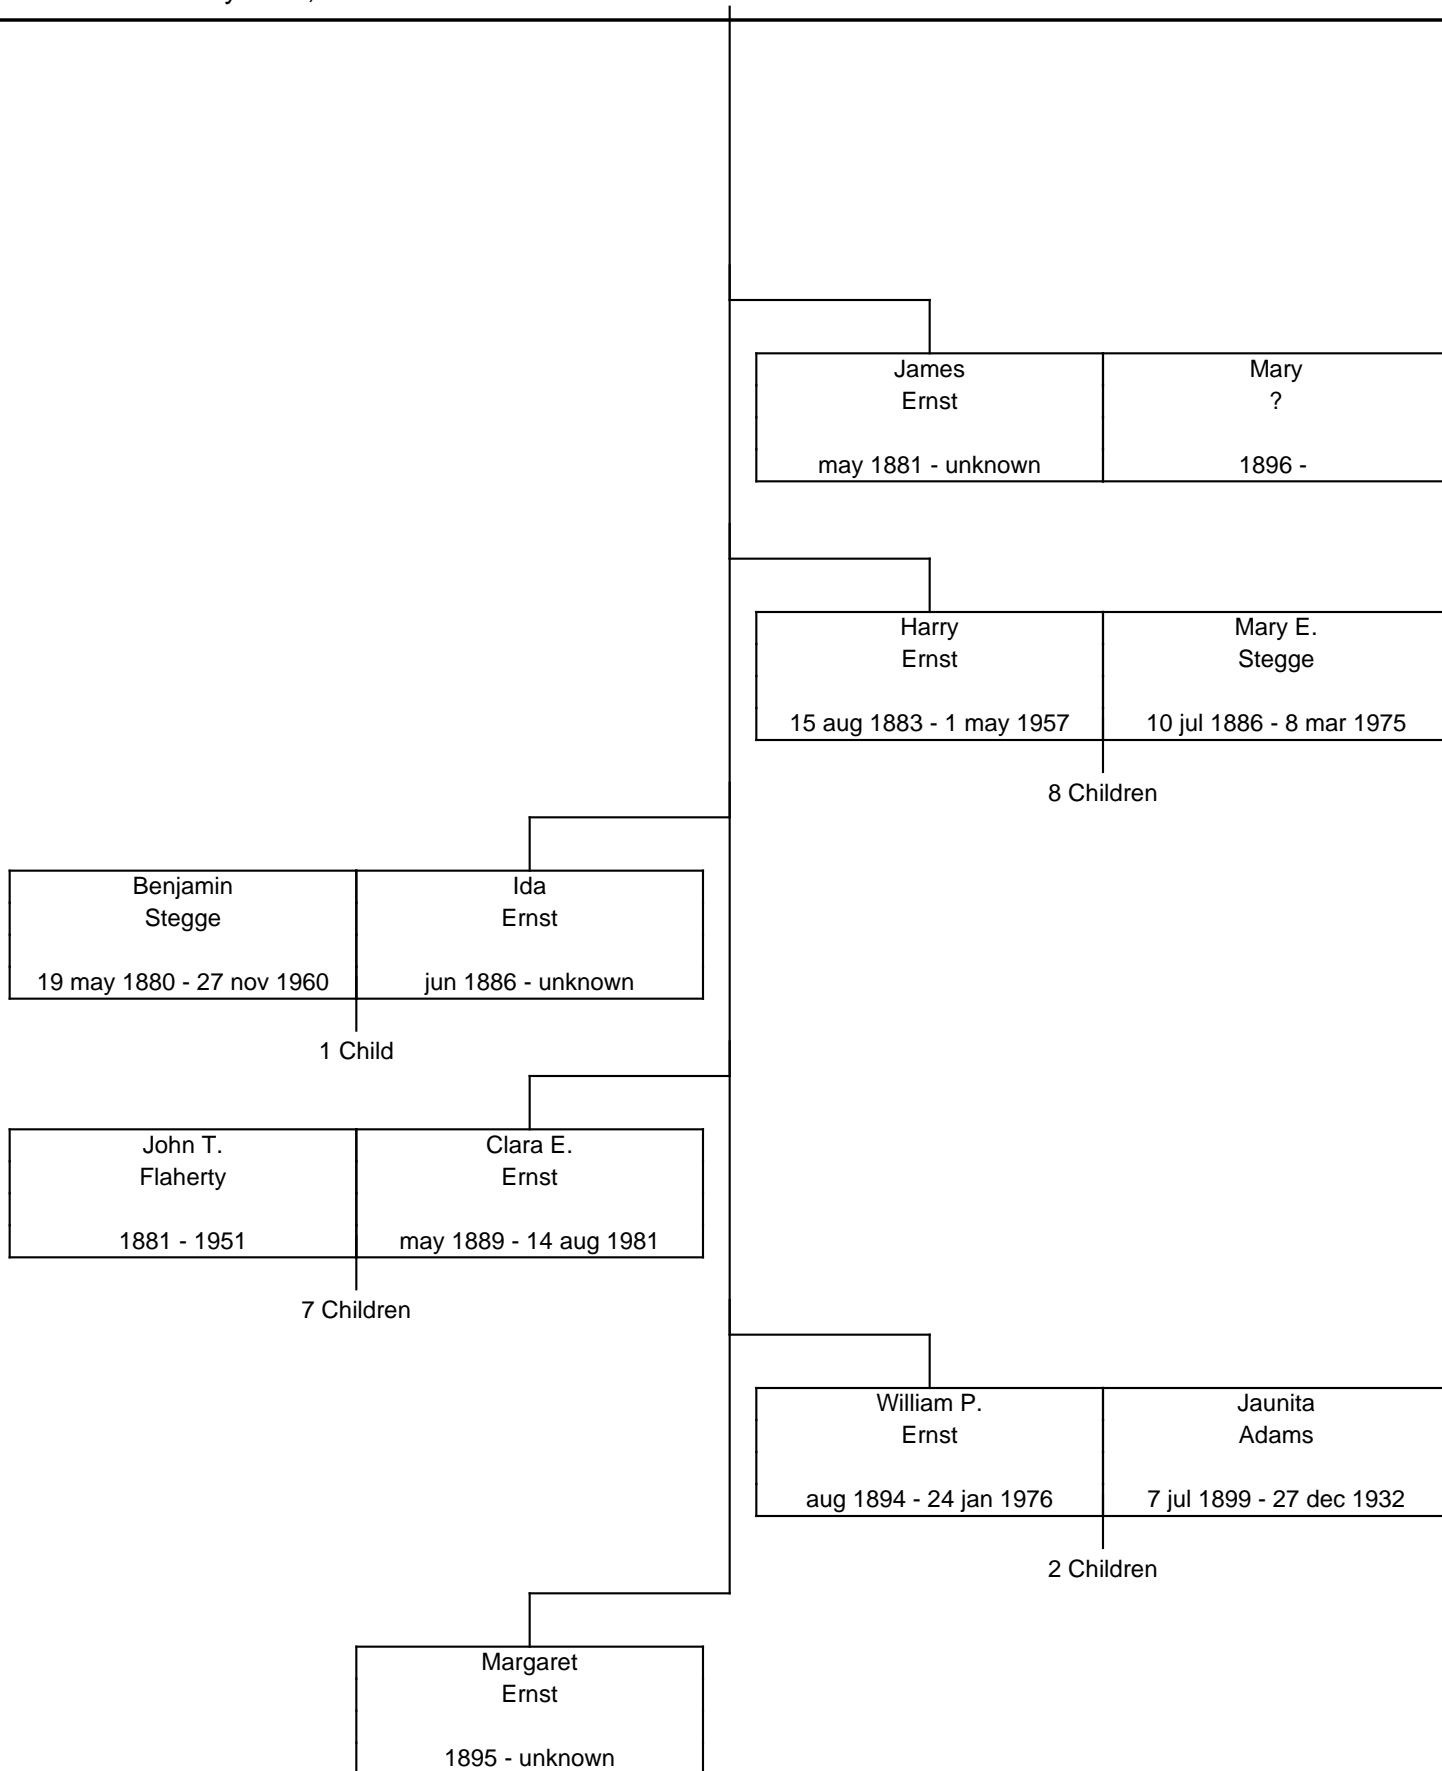

THE
ERNST
FAMILY TREE

**Beginning In and Around
Pocahontas County, Iowa**

1843 - Today

Starting from Phillip and Katherine Ernst

Including:

Alig, Bell, Browne, Buck, Flaherty, Hood, Hudek, Keleher, Langraf,

The ERNST Family Tree, Second Generation

The ERNST Family Tree, Second Generation

The ERNST Family Tree, Second Generation

The ERNST Family Tree, Second Generation

The ERNST Family Tree, Second Generation

The ERNST Family Tree, Third Generation

The ERNST Family Tree, Third Generation

The ERNST Family Tree, Fourth Generation

The ERNST Family Tree, Fourth Generation

The ERNST Family Tree, Fourth Generation

A horizontal line at the top of the page leads to a vertical line that descends and then turns right to connect to a rectangular box representing a couple. The box is divided into two columns by a vertical line. The left column contains the name 'Charles Browne' and the date '19 jun 1965 -'. The right column contains the name 'Marcie Cook' and a hyphen '-'. Below the box, a vertical line descends to the text '2 Children'.