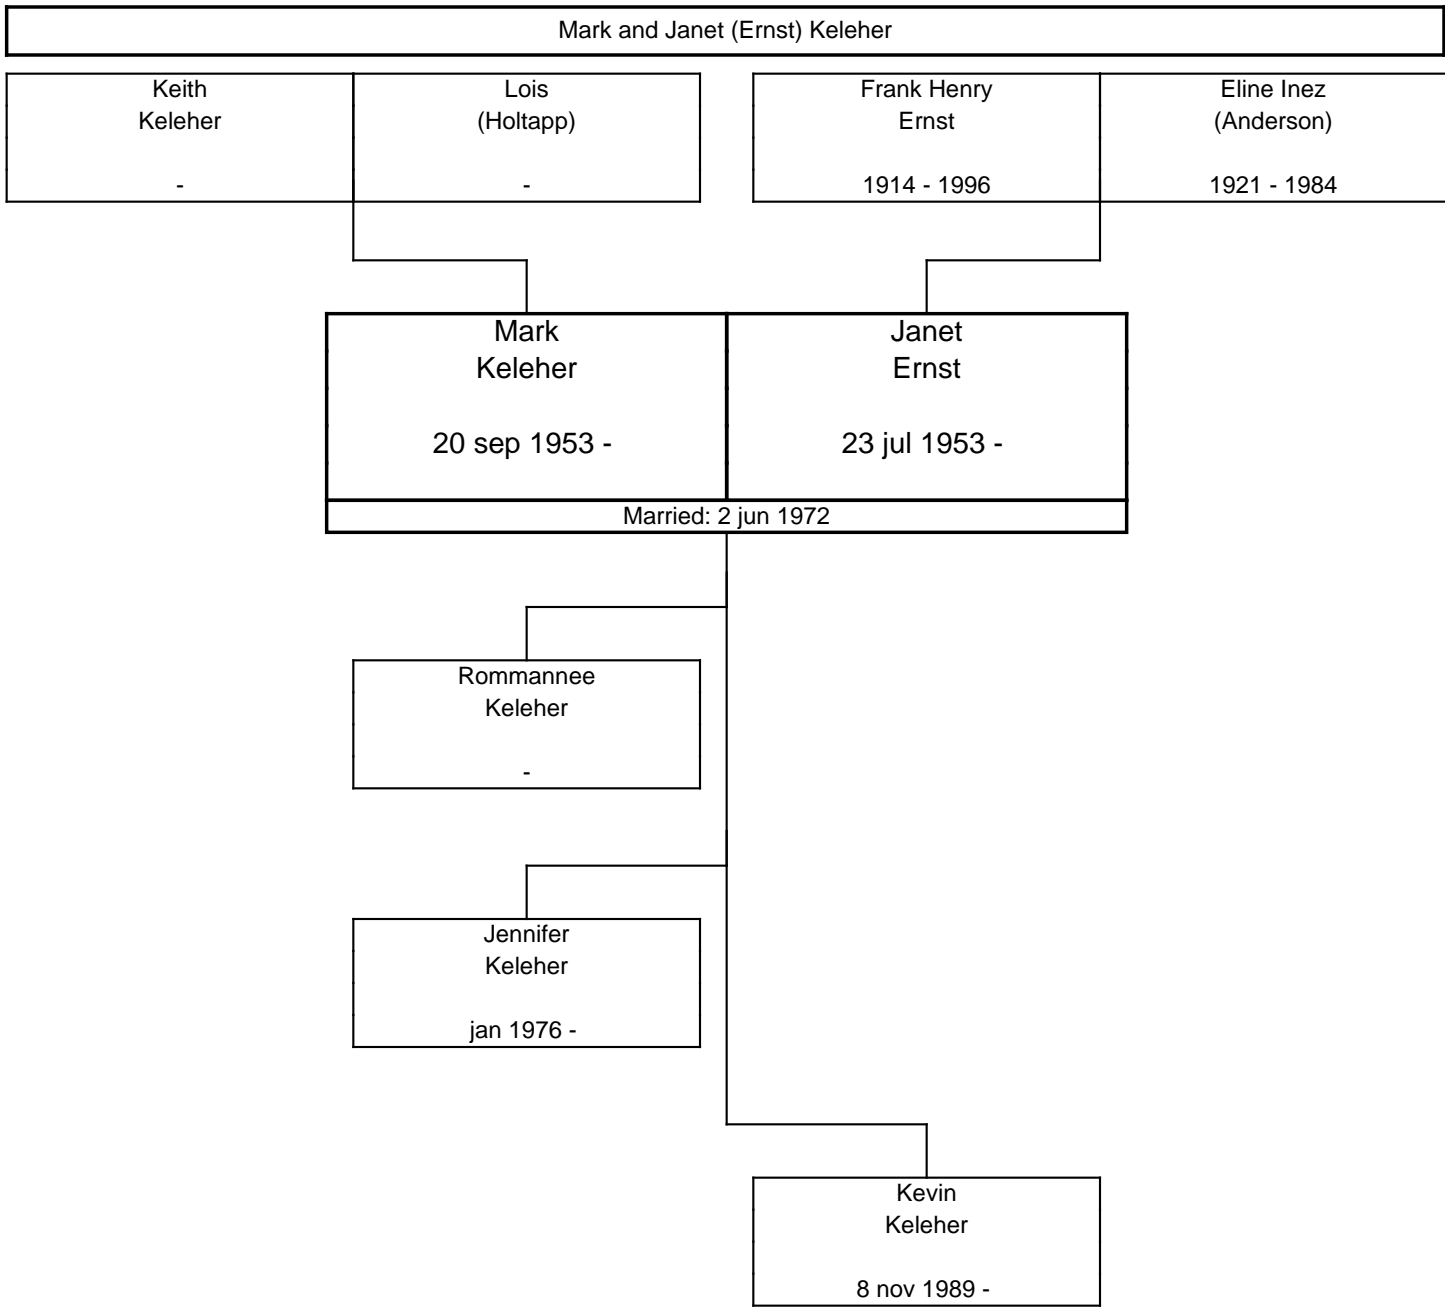

The ERNST Family Tree, Third Generation

The ERNST Family Tree, Third Generation

The ERNST Family Tree, Fourth Generation

The ERNST Family Tree, Fourth Generation

The ERNST Family Tree, Fourth Generation

A horizontal line at the top of the page leads to a vertical line that descends and then turns right to connect to a rectangular box representing a couple. The box is divided into two columns by a vertical line. The left column contains the name 'Charles Browne' and the date '19 jun 1965 -'. The right column contains the name 'Marcie Cook' and a hyphen '-'. Below the box, a vertical line descends to the text '2 Children'.

The ERNST Family Tree, Fourth Generation

The ERNST Family Tree, Fourth Generation

The ERNST Family Tree, Fourth Generation

The ERNST Family Tree, Fourth Generation

The ERNST Family Tree, Fourth Generation