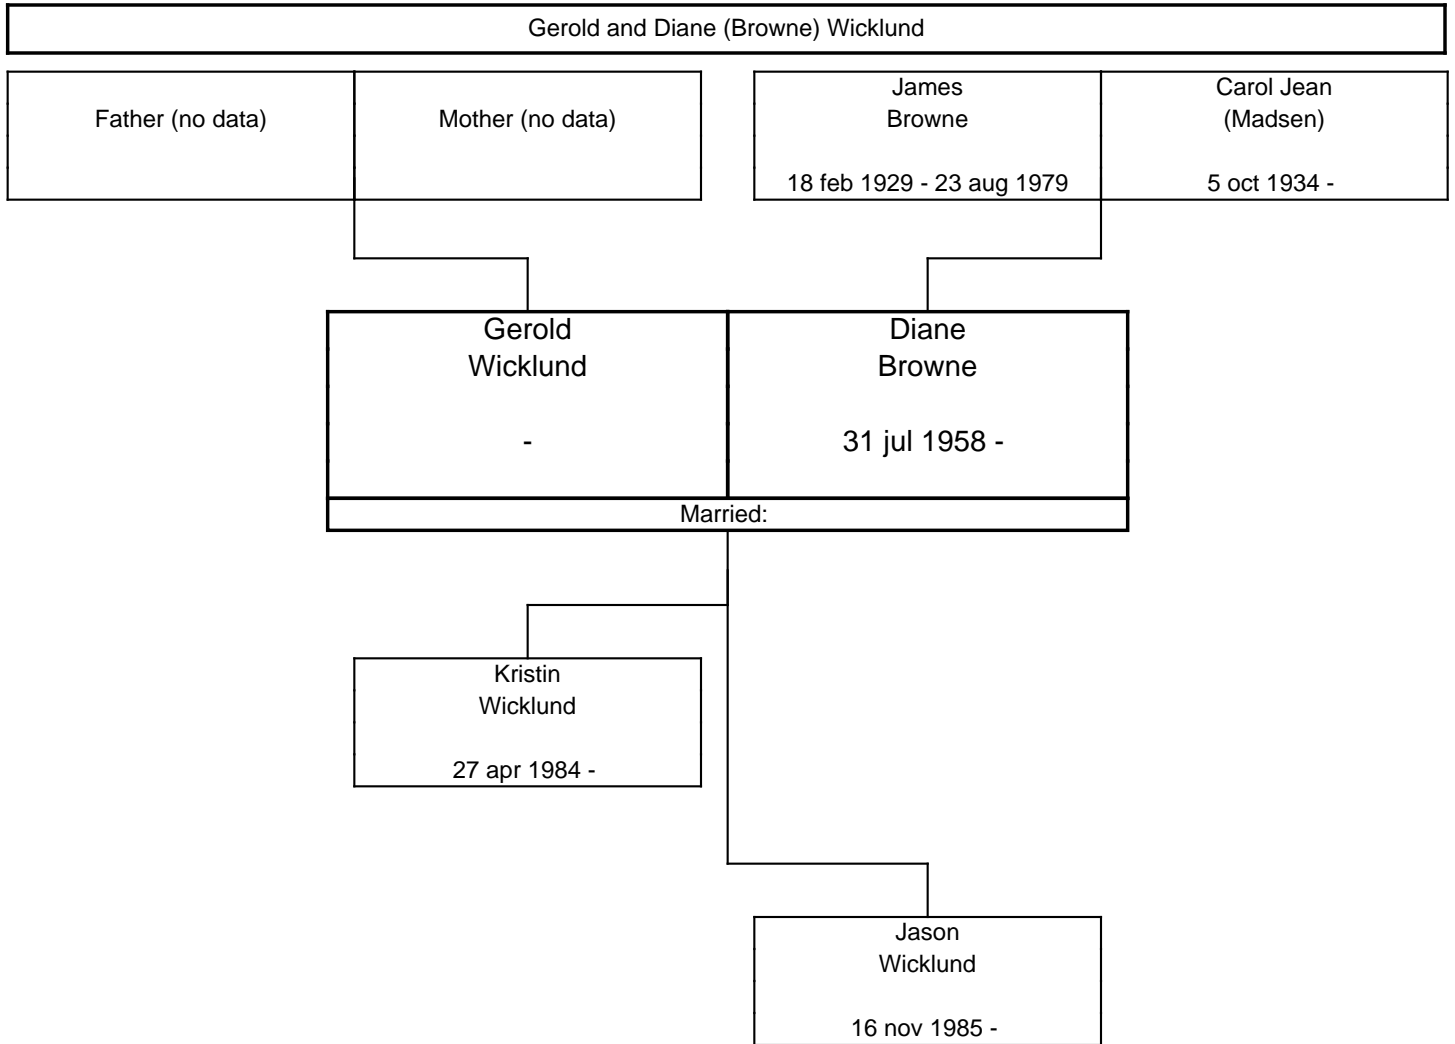

The ERNST Family Tree, Fifth Generation