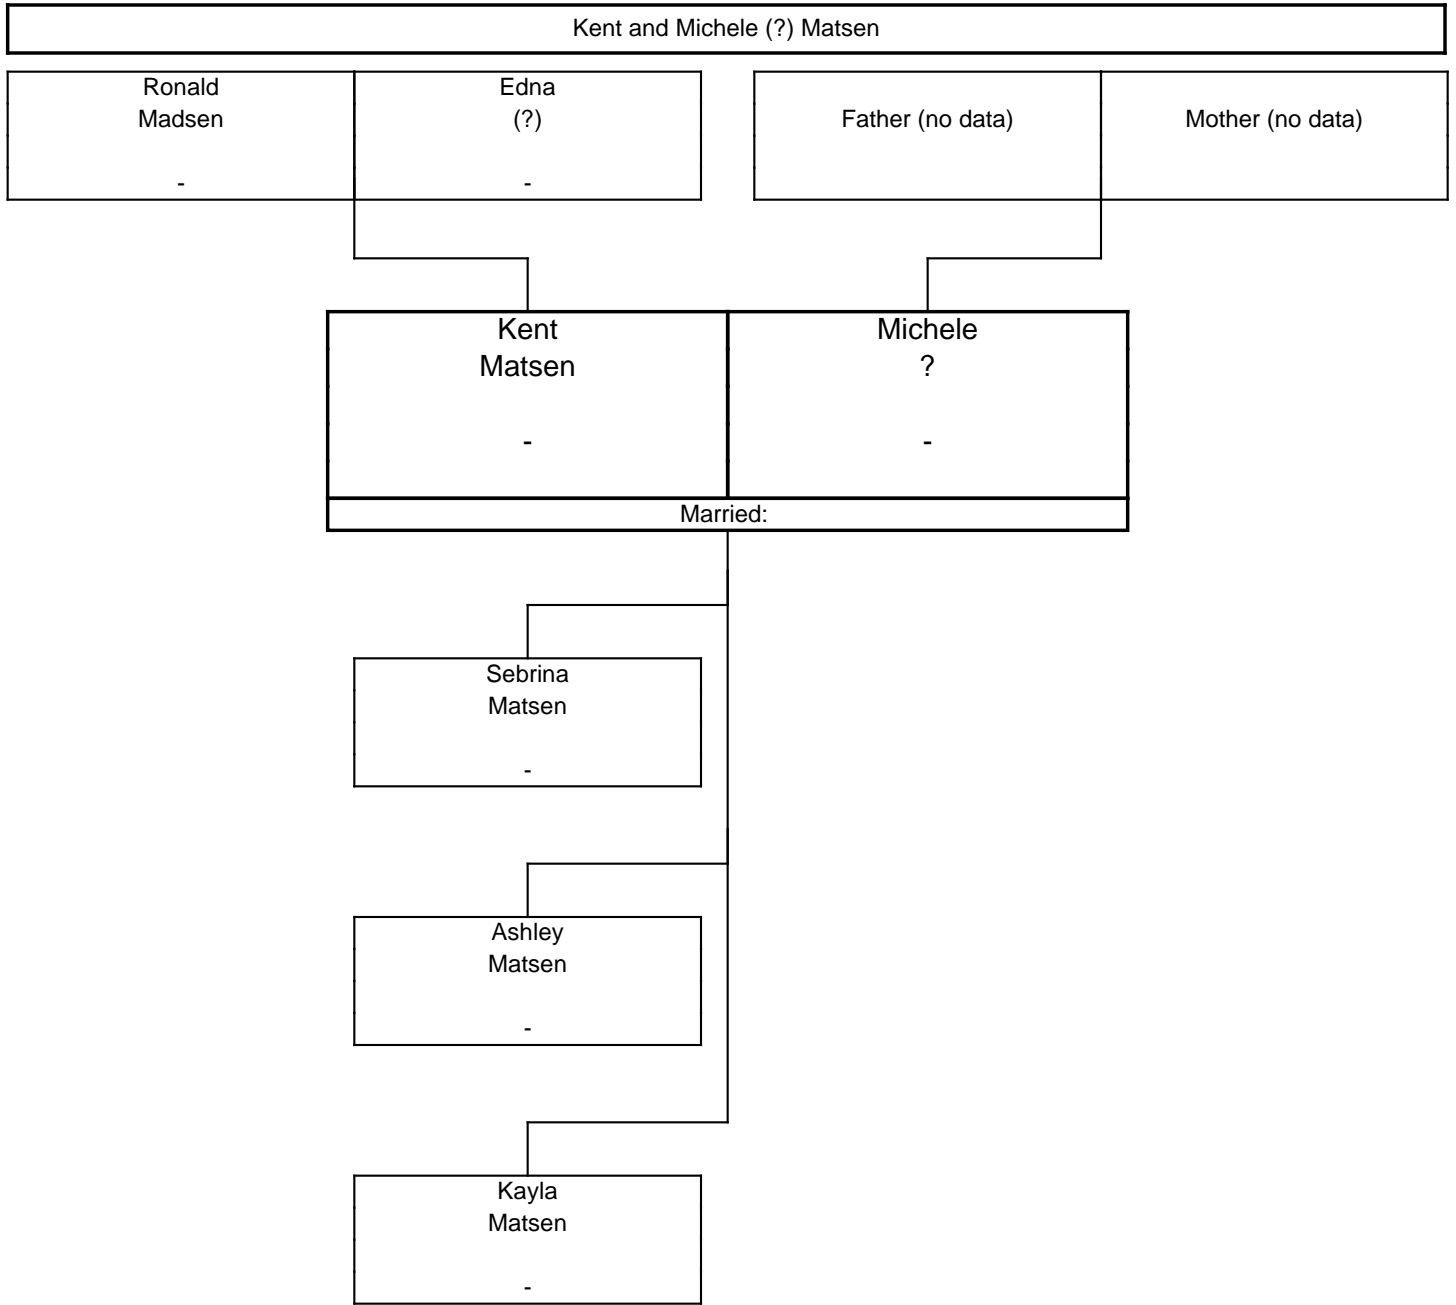

The ERNST Family Tree, Third Generation

The ERNST Family Tree, Third Generation

The ERNST Family Tree, Fourth Generation

The ERNST Family Tree, Fourth Generation

The ERNST Family Tree, Fourth Generation

A horizontal line at the top of the page leads to a vertical line that descends and then turns right to connect to a rectangular box representing a couple. The box is divided into two columns by a vertical line. The left column contains the name 'Charles Browne' and the date '19 jun 1965 -'. The right column contains the name 'Marcie Cook' and a hyphen '-'. Below the box, a vertical line descends to the text '2 Children'.

The ERNST Family Tree, Fourth Generation

The ERNST Family Tree, Fourth Generation

The ERNST Family Tree, Fourth Generation

The ERNST Family Tree, Fourth Generation

The ERNST Family Tree, Fifth Generation

The ERNST Family Tree, Fifth Generation