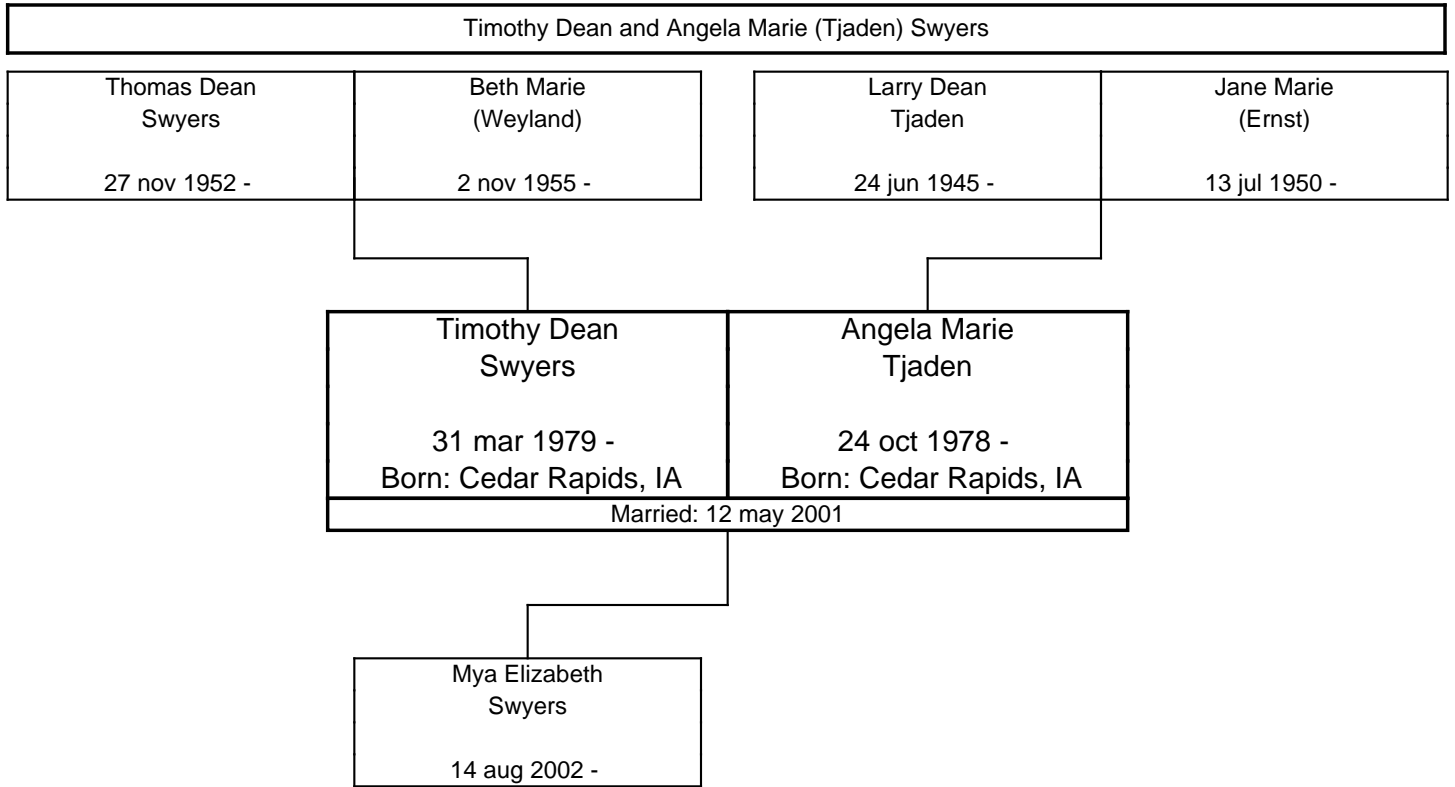

The ERNST Family Tree, Third Generation

The ERNST Family Tree, Third Generation

The ERNST Family Tree, Fourth Generation

The ERNST Family Tree, Fourth Generation

The ERNST Family Tree, Fourth Generation

A horizontal line at the top of the page leads to a vertical line that descends and then turns right to connect to a rectangular box representing a couple. The box is divided into two columns by a vertical line. The left column contains the name 'Charles Browne' and the date '19 jun 1965 -'. The right column contains the name 'Marcie Cook' and a hyphen '-'. Below the box, a vertical line descends to the text '2 Children'.

The ERNST Family Tree, Fifth Generation

The ERNST Family Tree, Fifth Generation

The ERNST Family Tree, Fifth Generation

The ERNST Family Tree, Fifth Generation

The ERNST Family Tree, Fifth Generation

The ERNST Family Tree, Fifth Generation

The ERNST Family Tree, Fifth Generation

The ERNST Family Tree, Fifth Generation

The ERNST Family Tree, Fifth Generation

The ERNST Family Tree, Fifth Generation

The ERNST Family Tree, Sixth Generation

The ERNST Family Tree, Sixth Generation