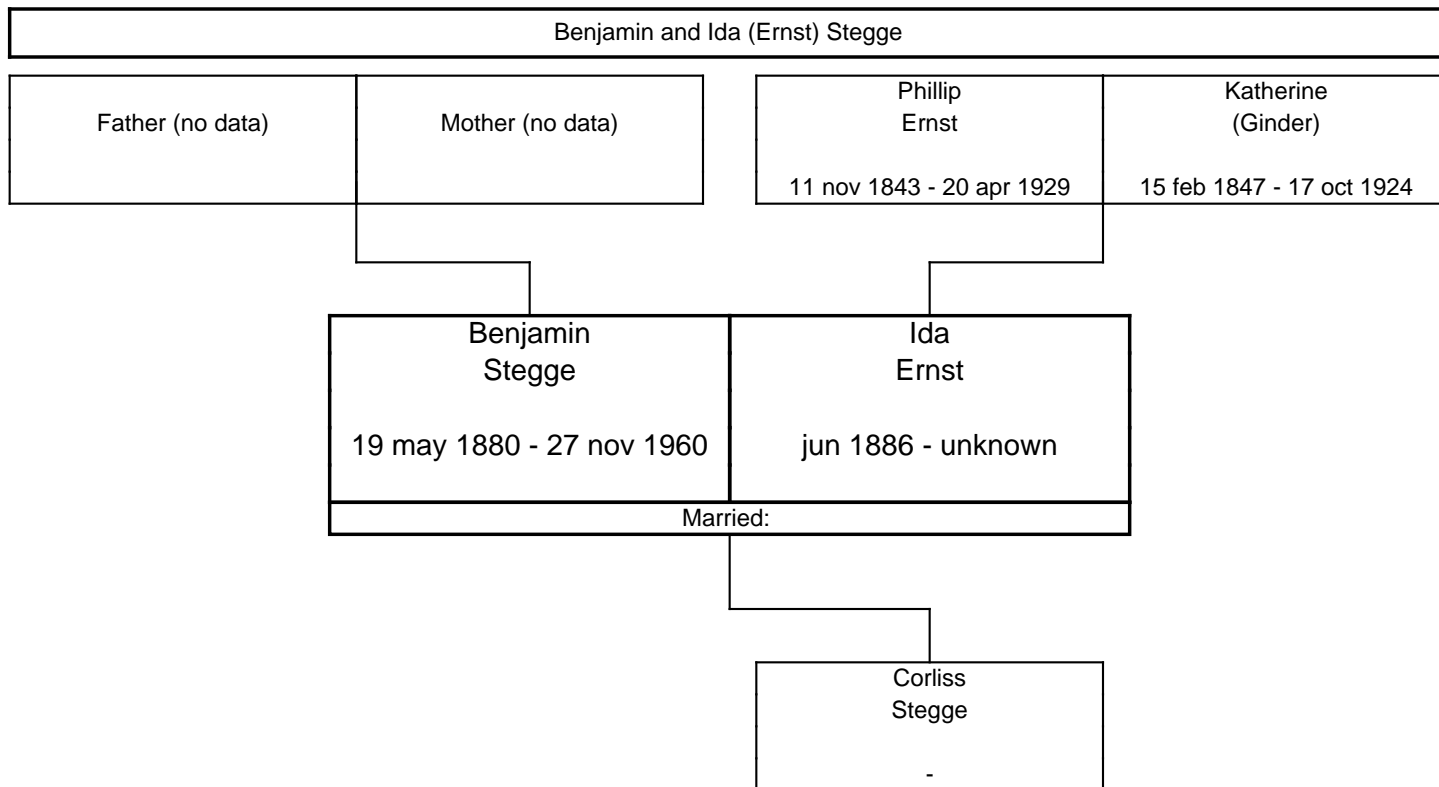

The ERNST Family Tree, Second Generation

The ERNST Family Tree, Second Generation

The ERNST Family Tree, Second Generation

The ERNST Family Tree, Second Generation

The ERNST Family Tree, Second Generation

The ERNST Family Tree, Third Generation

The ERNST Family Tree, Third Generation

The ERNST Family Tree, Fourth Generation

The ERNST Family Tree, Fourth Generation

The ERNST Family Tree, Fourth Generation

A horizontal line at the top of the page leads to a vertical line that descends and then turns right to connect to a rectangular box representing a couple. The box is divided into two columns by a vertical line. The left column contains the name 'Charles Browne' and the date '19 jun 1965 -'. The right column contains the name 'Marcie Cook' and a hyphen '-'. Below the box, a vertical line descends to the text '2 Children'.