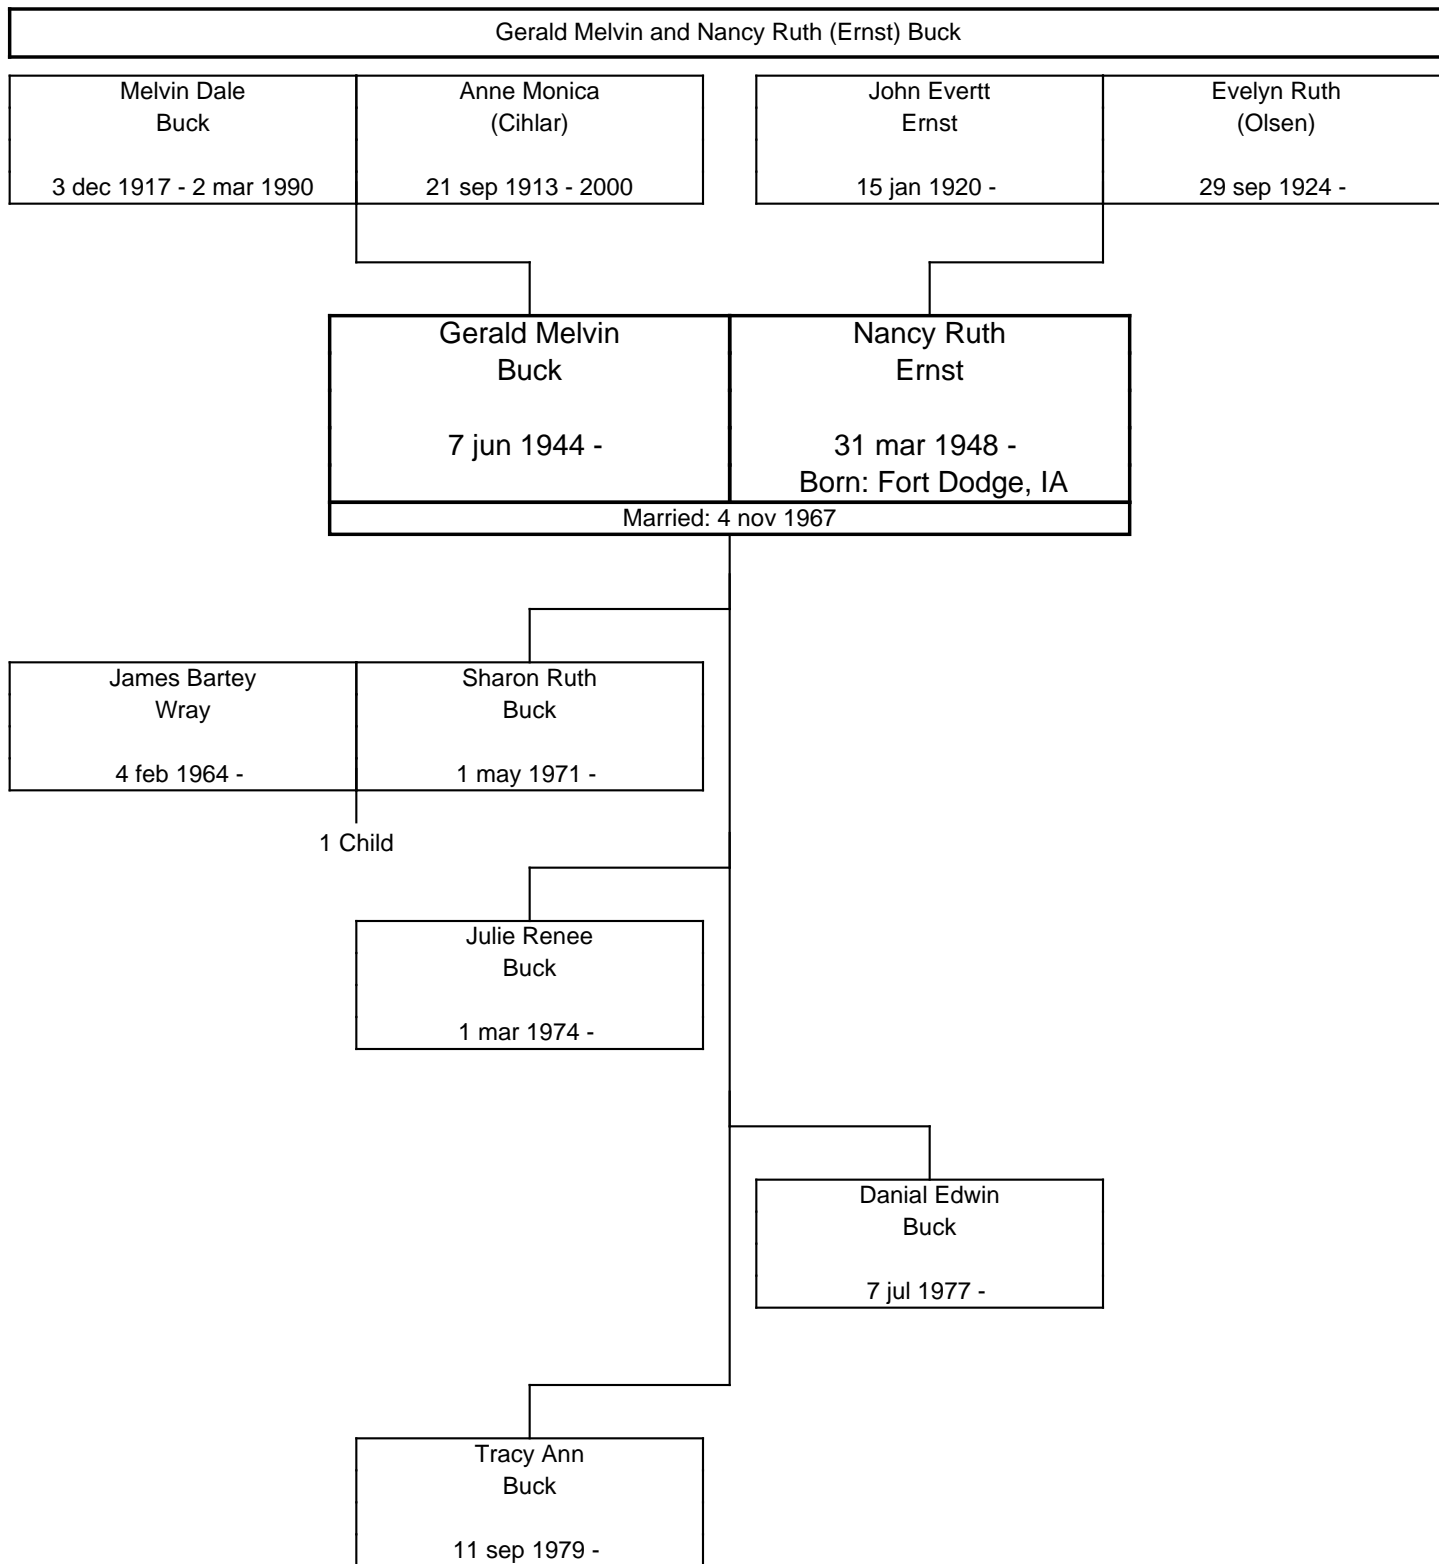

The ERNST Family Tree, Fourth Generation