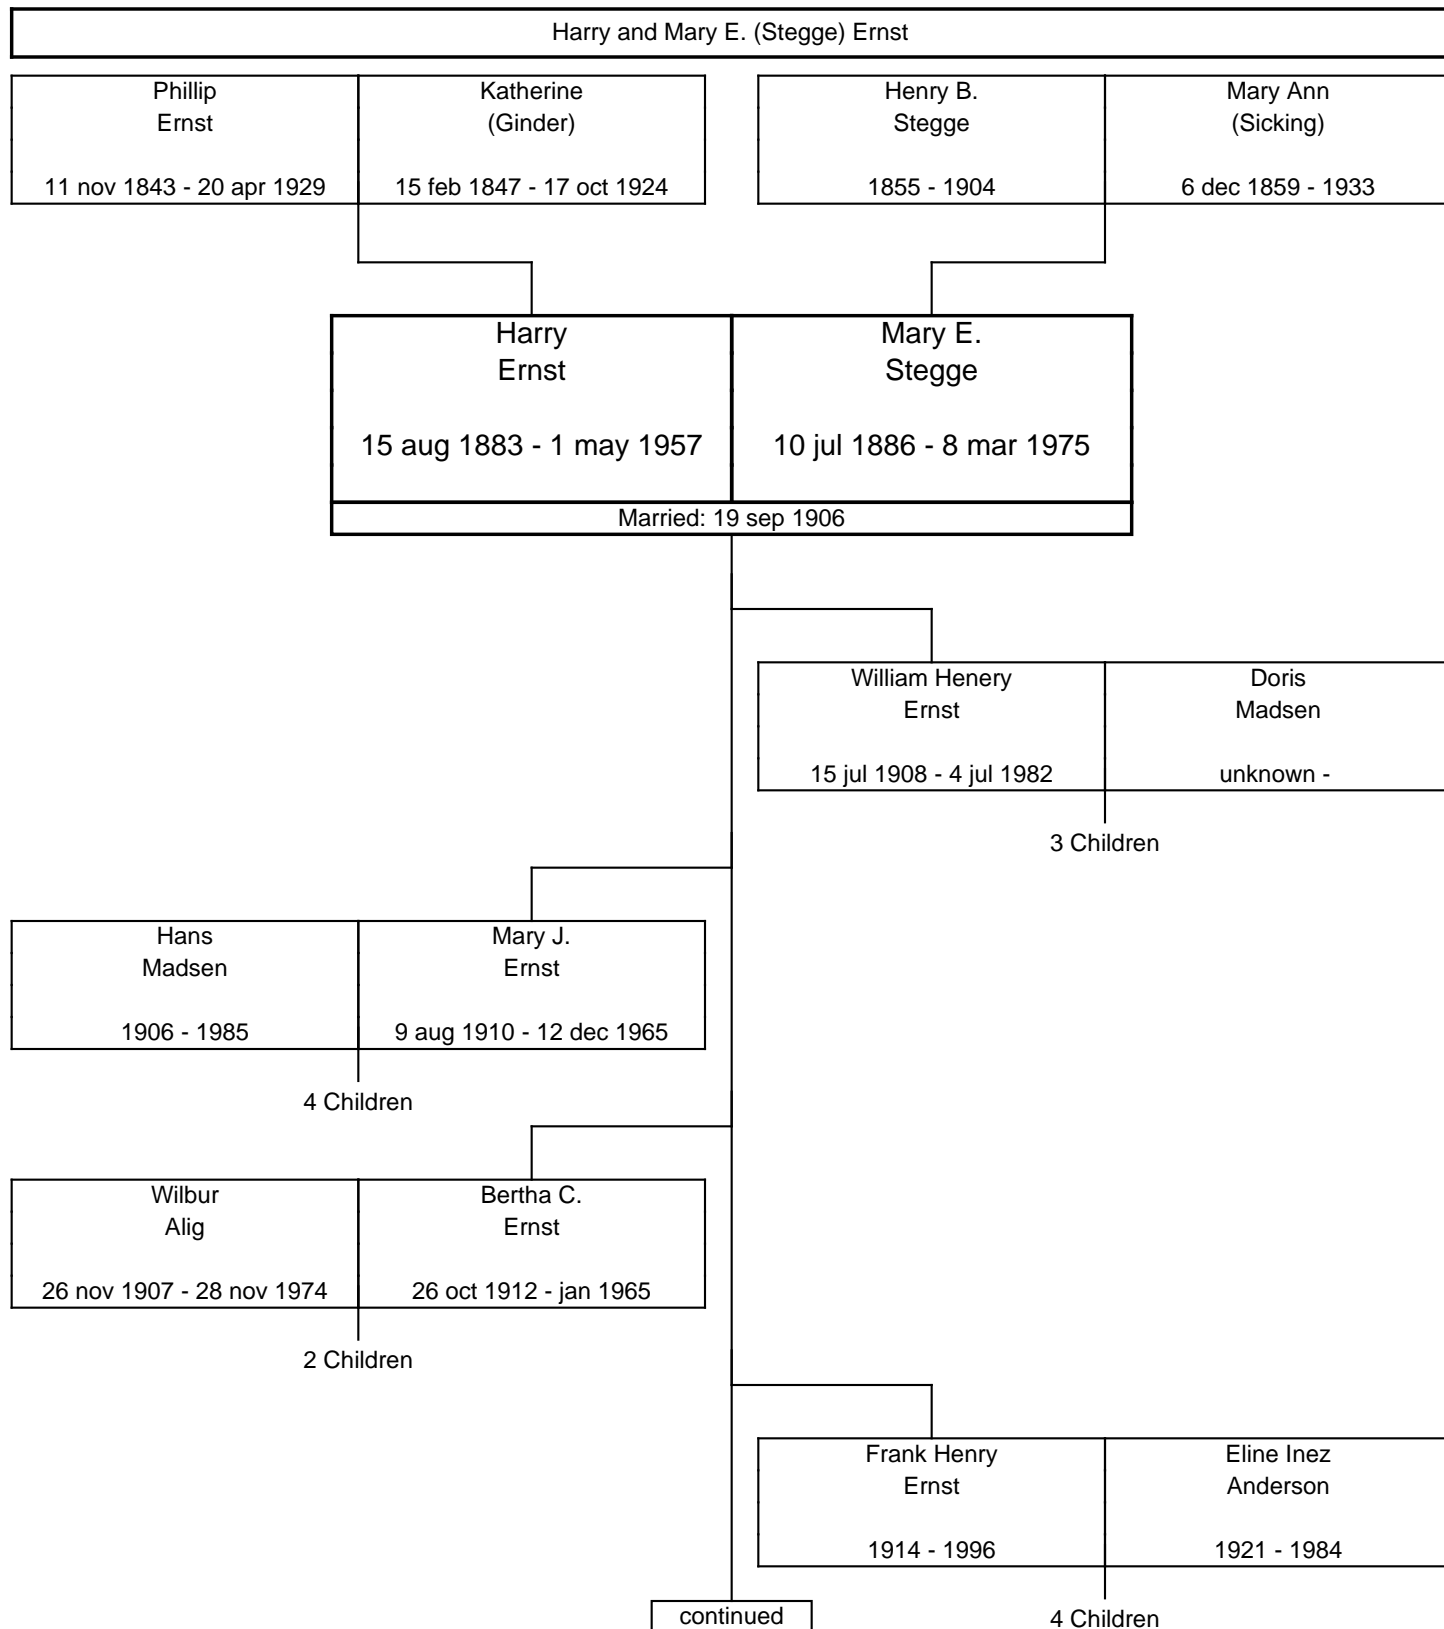

THE
ERNST
FAMILY TREE

**Beginning In and Around
Pocahontas County, Iowa**

1843 - Today

Starting from Phillip and Katherine Ernst

Including:

Alig, Bell, Browne, Buck, Flaherty, Hood, Hudek, Keleher, Langraf,

The ERNST Family Tree, Second Generation

The ERNST Family Tree, Second Generation

The ERNST Family Tree, Second Generation

The ERNST Family Tree, Second Generation

The ERNST Family Tree, Second Generation

The ERNST Family Tree, Third Generation

The ERNST Family Tree, Third Generation

The ERNST Family Tree, Fourth Generation

The ERNST Family Tree, Fourth Generation

The ERNST Family Tree, Fourth Generation

A horizontal line at the top of the page leads to a vertical line that descends and then turns right to connect to a rectangular box representing a couple. The box is divided into two columns by a vertical line. The left column contains the name 'Charles Browne' and the date '19 jun 1965 -'. The right column contains the name 'Marcie Cook' and a hyphen '-'. Below the box, a vertical line descends to the text '2 Children'.