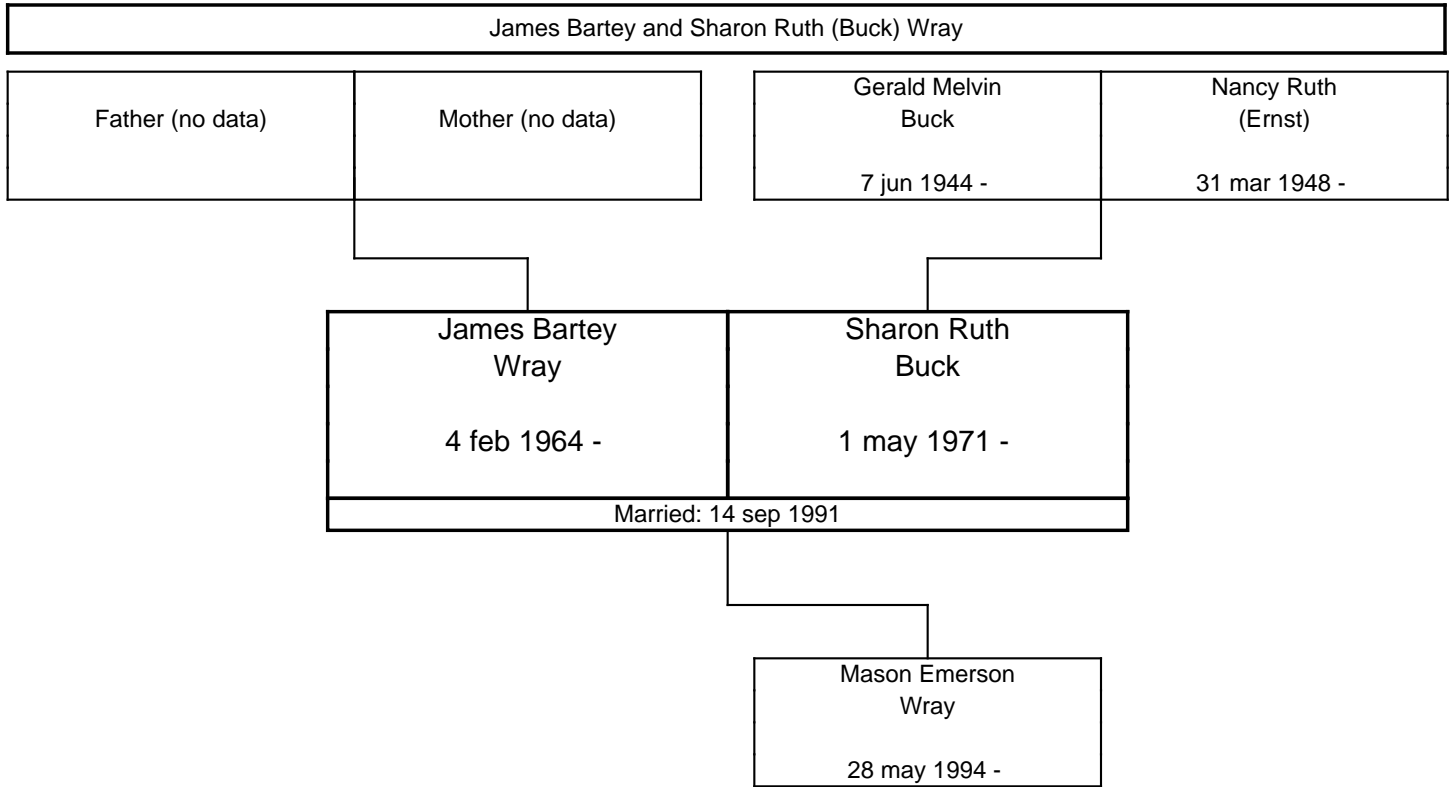

The ERNST Family Tree, Third Generation

The ERNST Family Tree, Third Generation

The ERNST Family Tree, Fourth Generation

The ERNST Family Tree, Fourth Generation

The ERNST Family Tree, Fourth Generation

A horizontal line at the top of the page leads to a vertical line that descends and then turns right to connect to a rectangular box representing a couple. The box is divided into two columns by a vertical line. The left column contains the name 'Charles Browne' and the date '19 jun 1965 -'. The right column contains the name 'Marcie Cook' and a hyphen '-'. Below the box, a vertical line descends to the text '2 Children'.

The ERNST Family Tree, Fifth Generation

The ERNST Family Tree, Fifth Generation

The ERNST Family Tree, Fifth Generation

The ERNST Family Tree, Fifth Generation

The ERNST Family Tree, Fifth Generation

The ERNST Family Tree, Fifth Generation

The ERNST Family Tree, Fifth Generation

The ERNST Family Tree, Fifth Generation

The ERNST Family Tree, Fifth Generation

The ERNST Family Tree, Fifth Generation

The ERNST Family Tree, Sixth Generation

The ERNST Family Tree, Sixth Generation