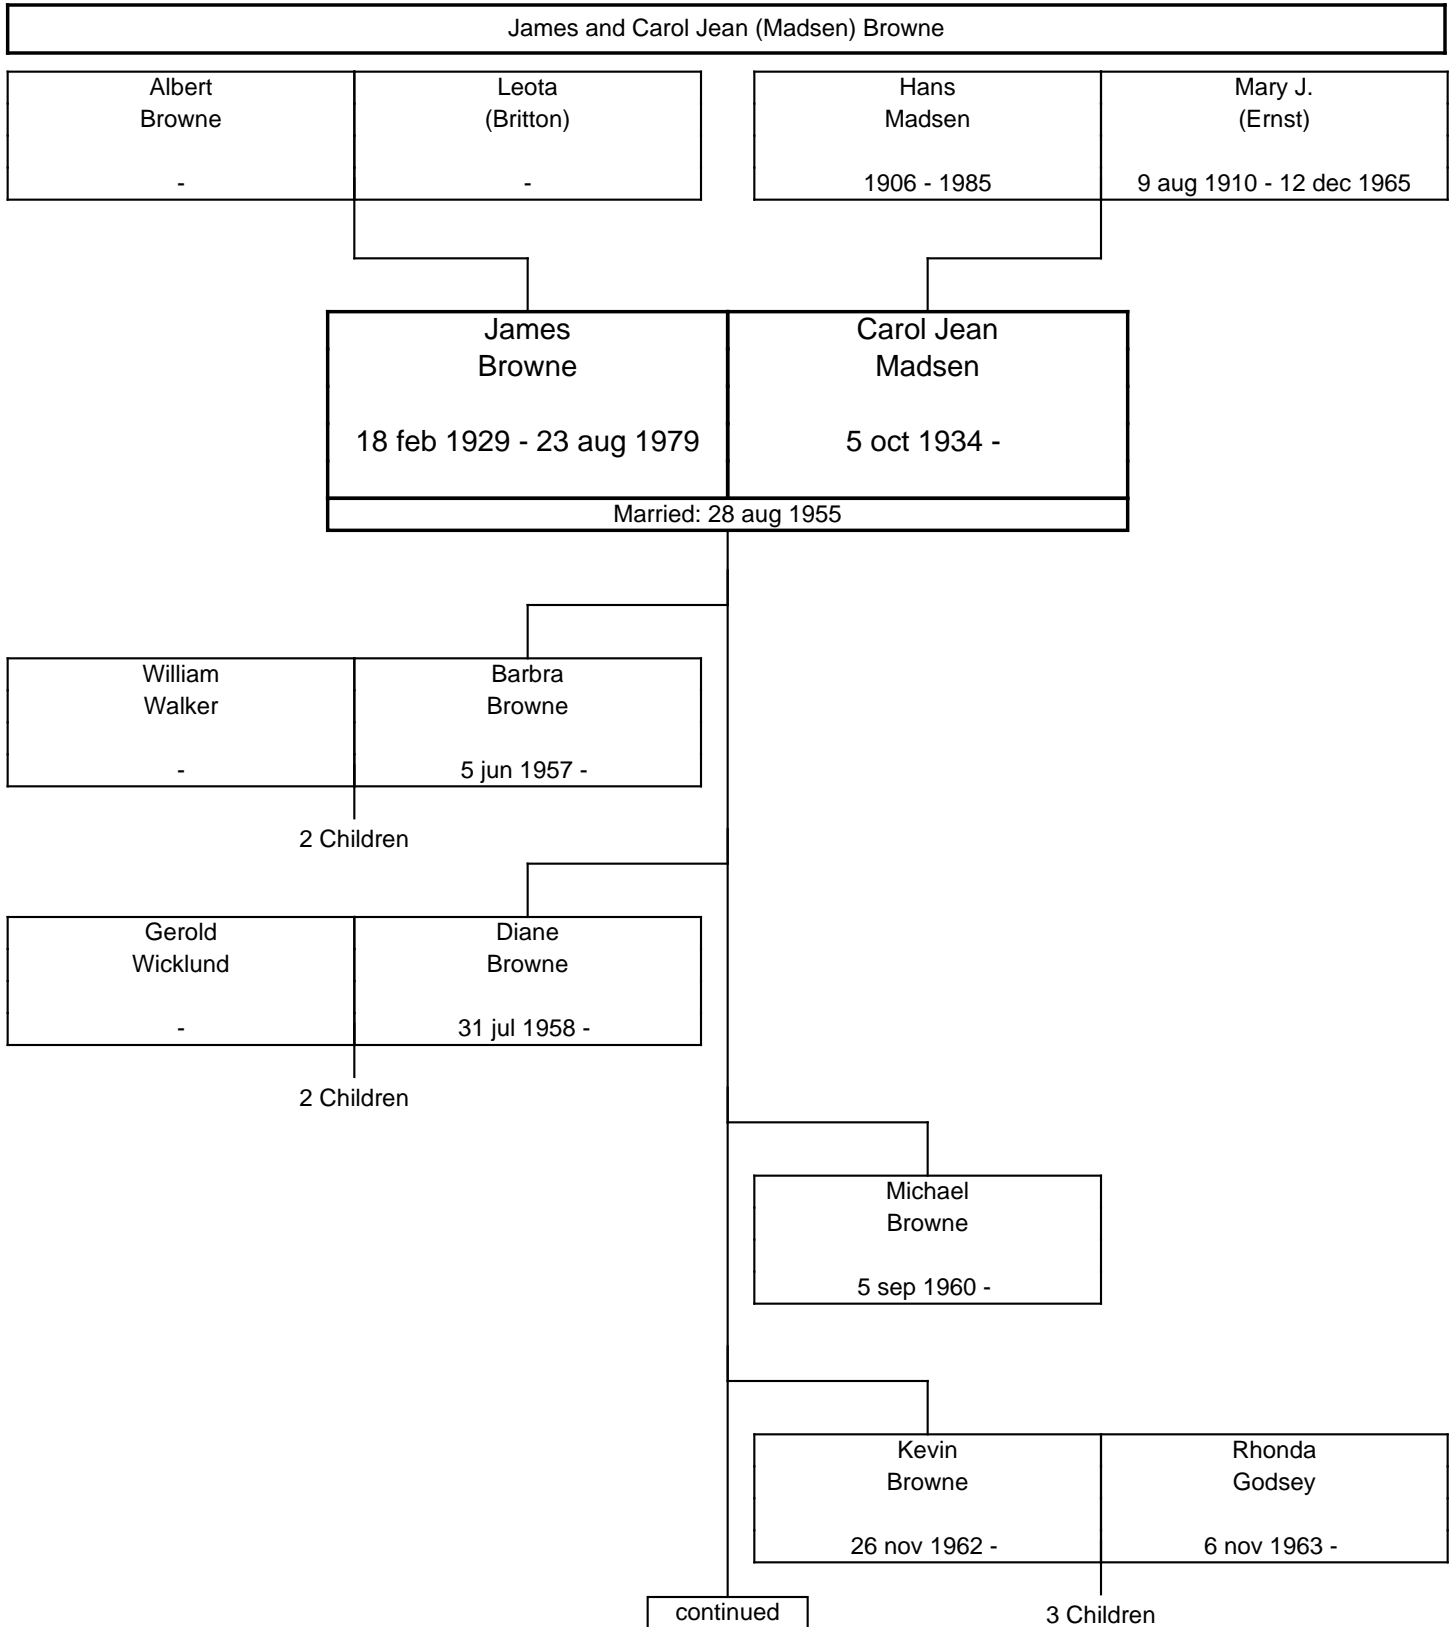

The ERNST Family Tree, Third Generation

The ERNST Family Tree, Third Generation

The ERNST Family Tree, Fourth Generation

The ERNST Family Tree, Fourth Generation

The ERNST Family Tree, Fourth Generation

A horizontal line at the top of the page leads to a vertical line that descends and then turns right to connect to a rectangular box representing a couple. The box is divided into two columns by a vertical line. The left column contains the name 'Charles Browne' and the date '19 jun 1965 -'. The right column contains the name 'Marcie Cook' and a hyphen '-'. Below the box, a vertical line descends to the text '2 Children'.