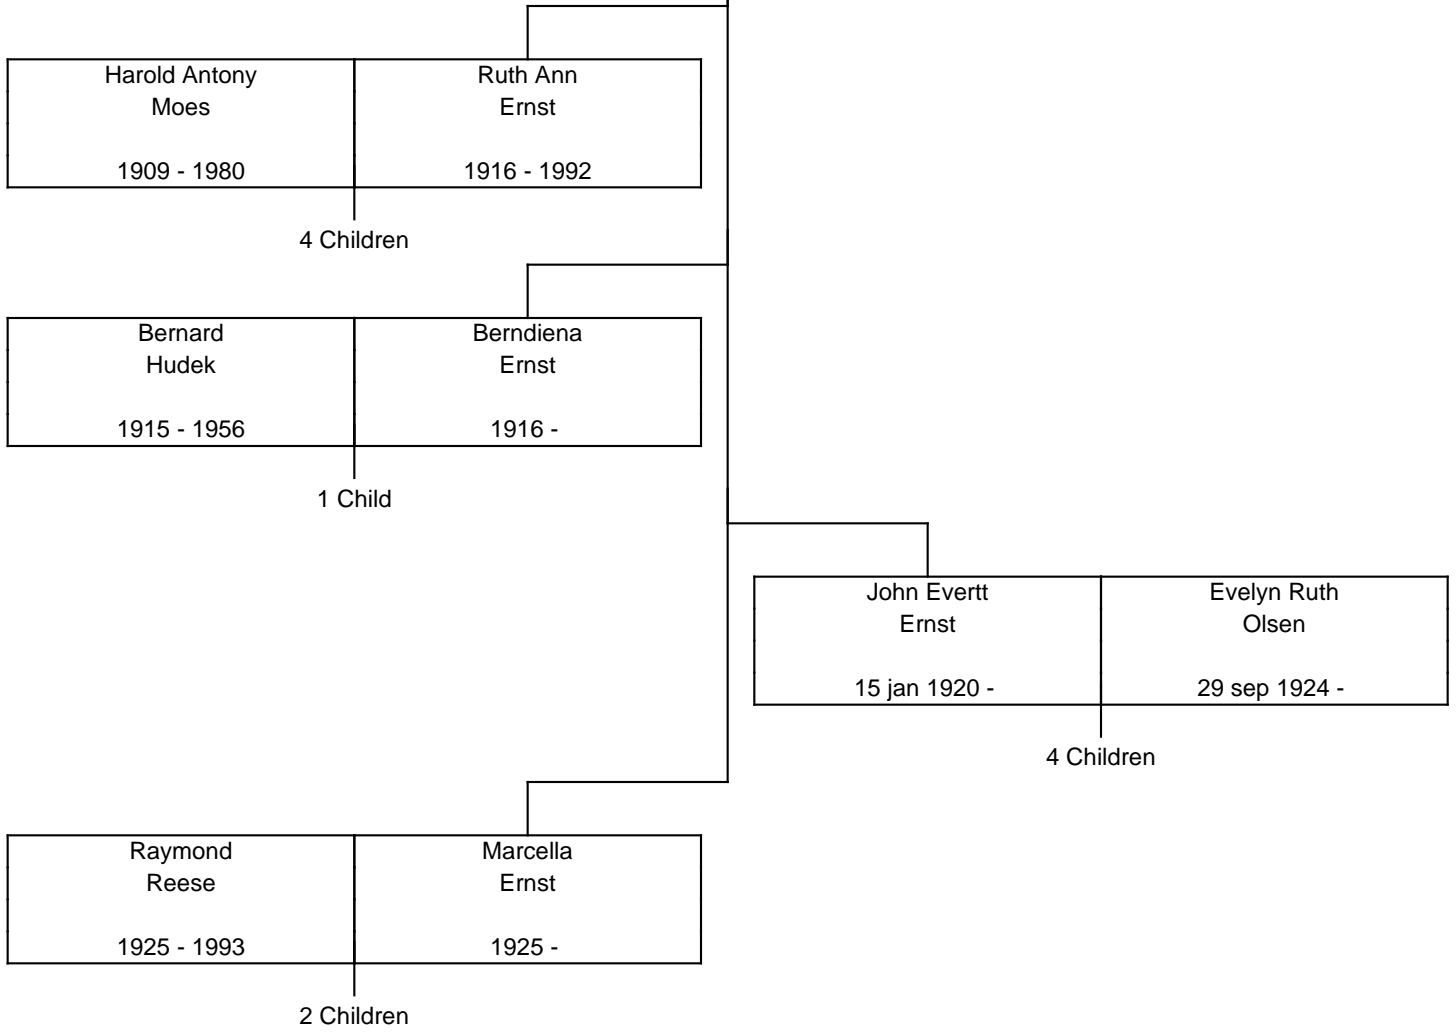

The ERNST Family Tree, Second Generation

The ERNST Family Tree, Second Generation

The ERNST Family Tree, Second Generation

The ERNST Family Tree, Second Generation

The ERNST Family Tree, Second Generation

The ERNST Family Tree, Third Generation

The ERNST Family Tree, Third Generation

The ERNST Family Tree, Fourth Generation

The ERNST Family Tree, Fourth Generation

The ERNST Family Tree, Fourth Generation

A horizontal line at the top of the page leads to a vertical line that descends and then turns right to connect to a rectangular box representing a couple. The box is divided into two columns by a vertical line. The left column contains the name 'Charles Browne' and the date '19 jun 1965 -'. The right column contains the name 'Marcie Cook' and a hyphen '-'. Below the box, a vertical line descends to the text '2 Children'.