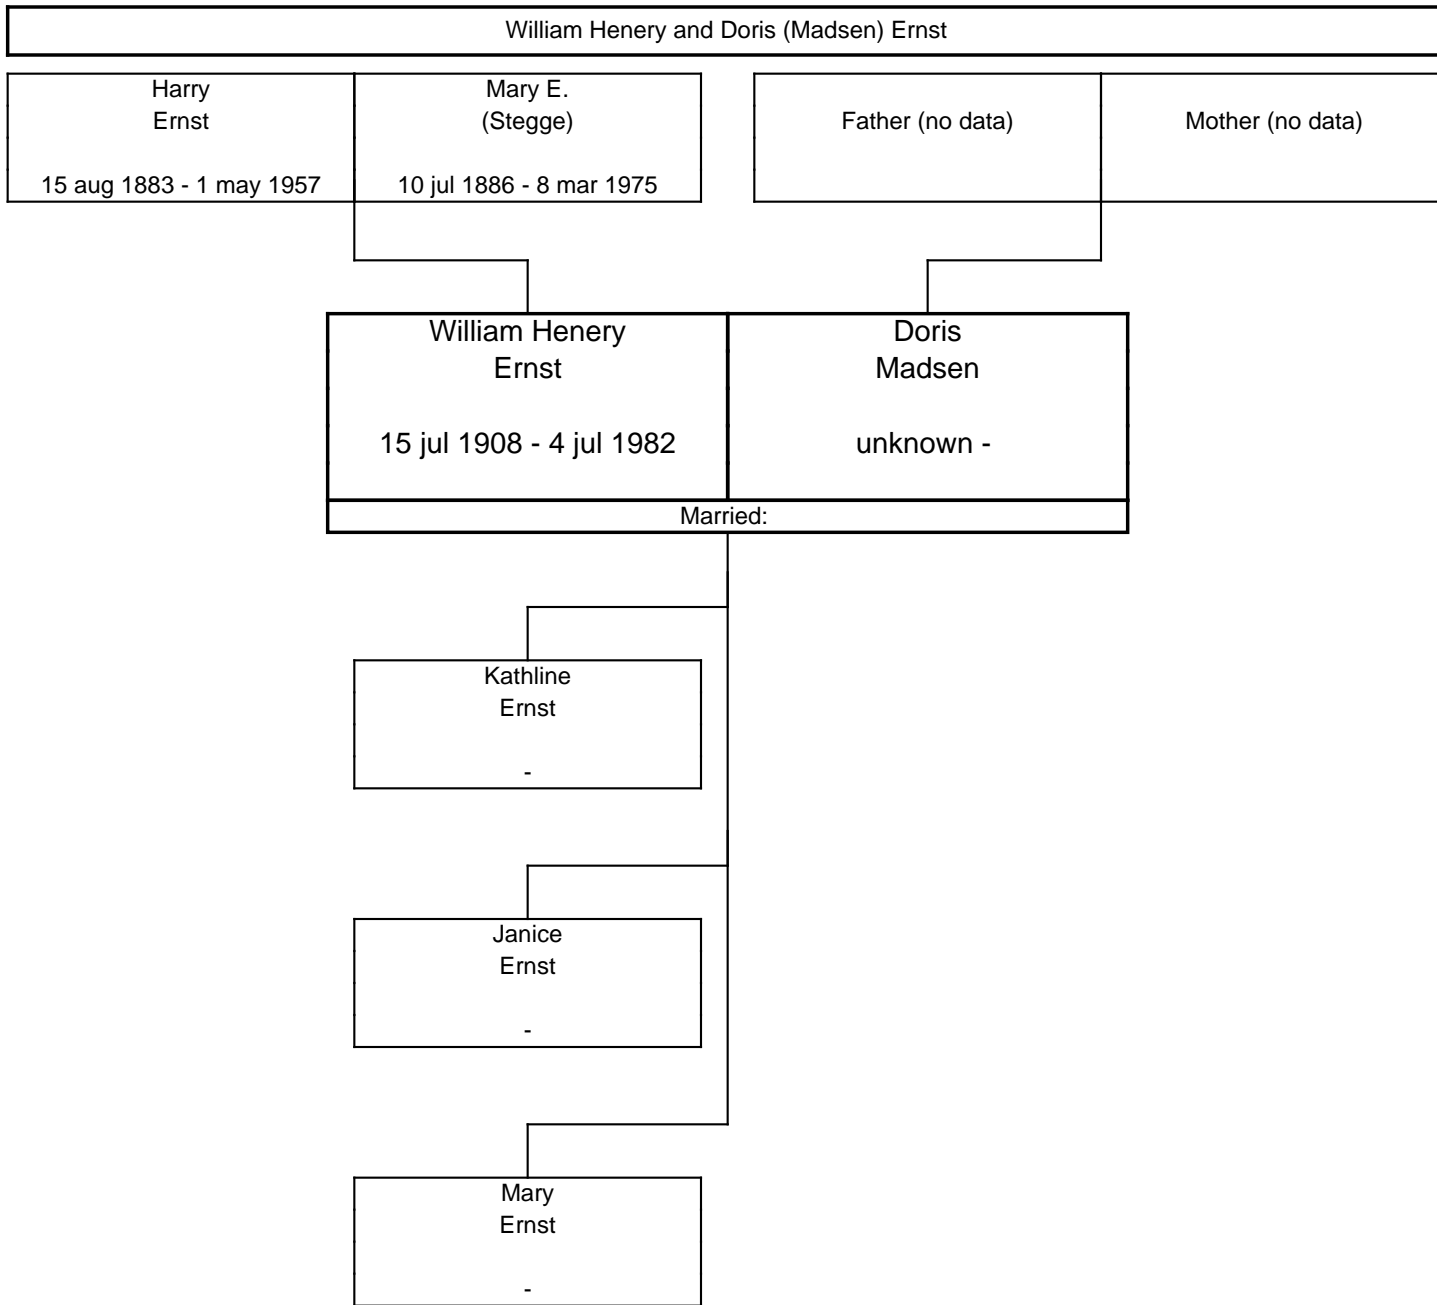

The ERNST Family Tree, Third Generation