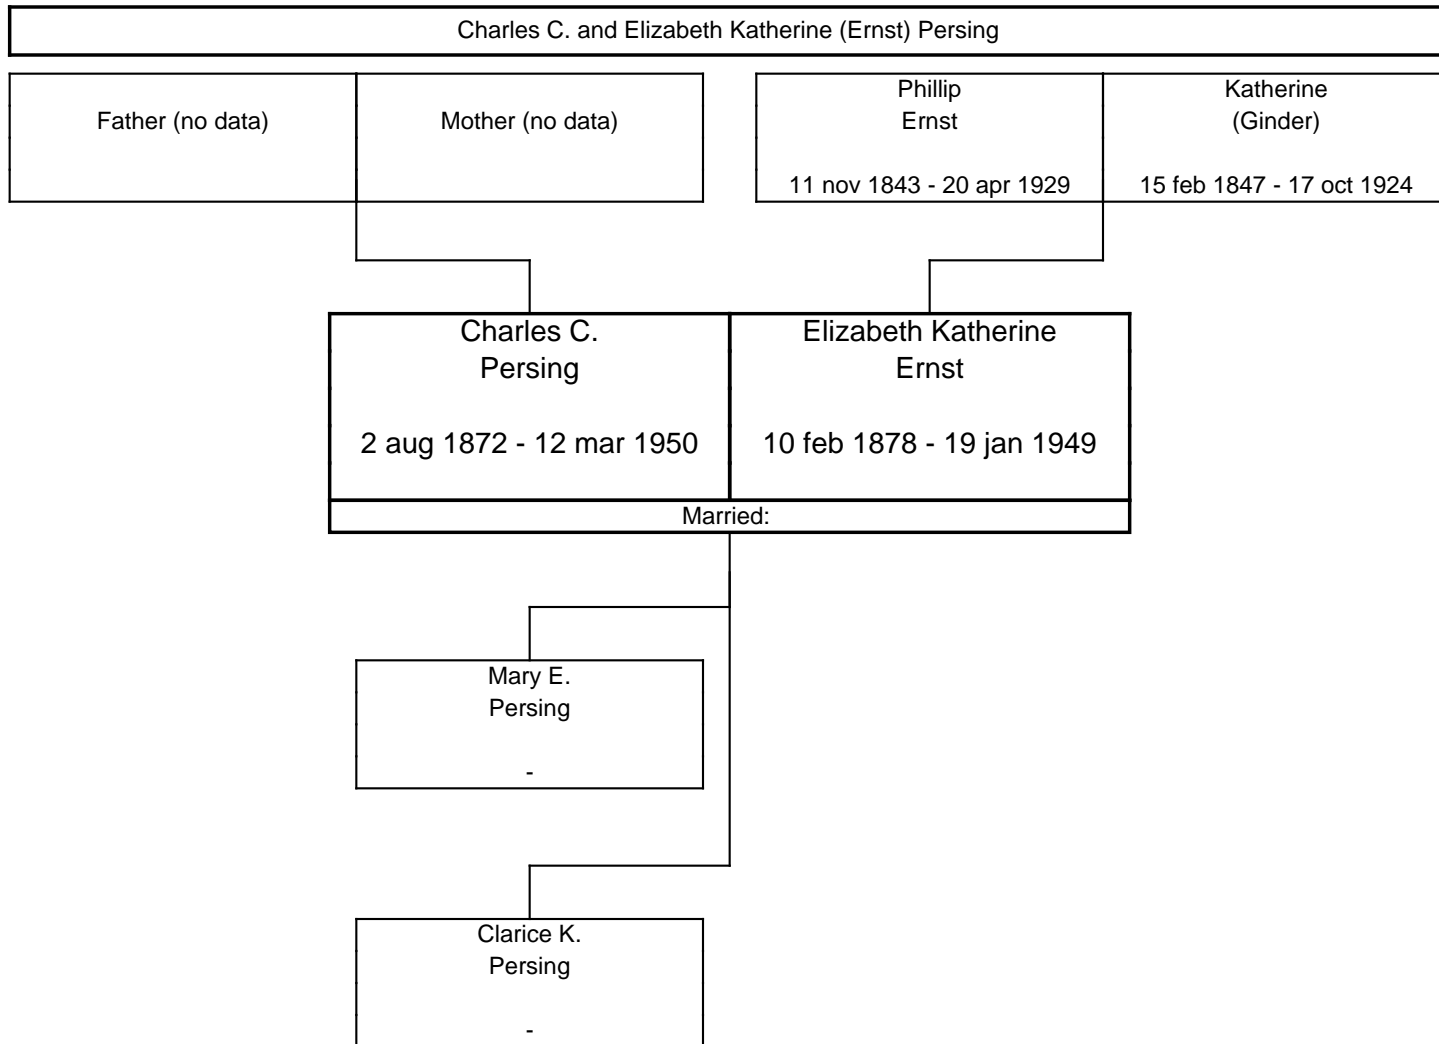

The ERNST Family Tree, Second Generation

The ERNST Family Tree, Second Generation

The ERNST Family Tree, Second Generation

The ERNST Family Tree, Second Generation

The ERNST Family Tree, Second Generation

The ERNST Family Tree, Third Generation

The ERNST Family Tree, Third Generation

The ERNST Family Tree, Fourth Generation

The ERNST Family Tree, Fourth Generation

The ERNST Family Tree, Fourth Generation

A horizontal line at the top of the page leads to a vertical line that descends and then turns right to connect to a rectangular box representing a couple. The box is divided into two columns by a vertical line. The left column contains the name 'Charles Browne' and the date '19 jun 1965 -'. The right column contains the name 'Marcie Cook' and a hyphen '-'. Below the box, a vertical line descends to the text '2 Children'.