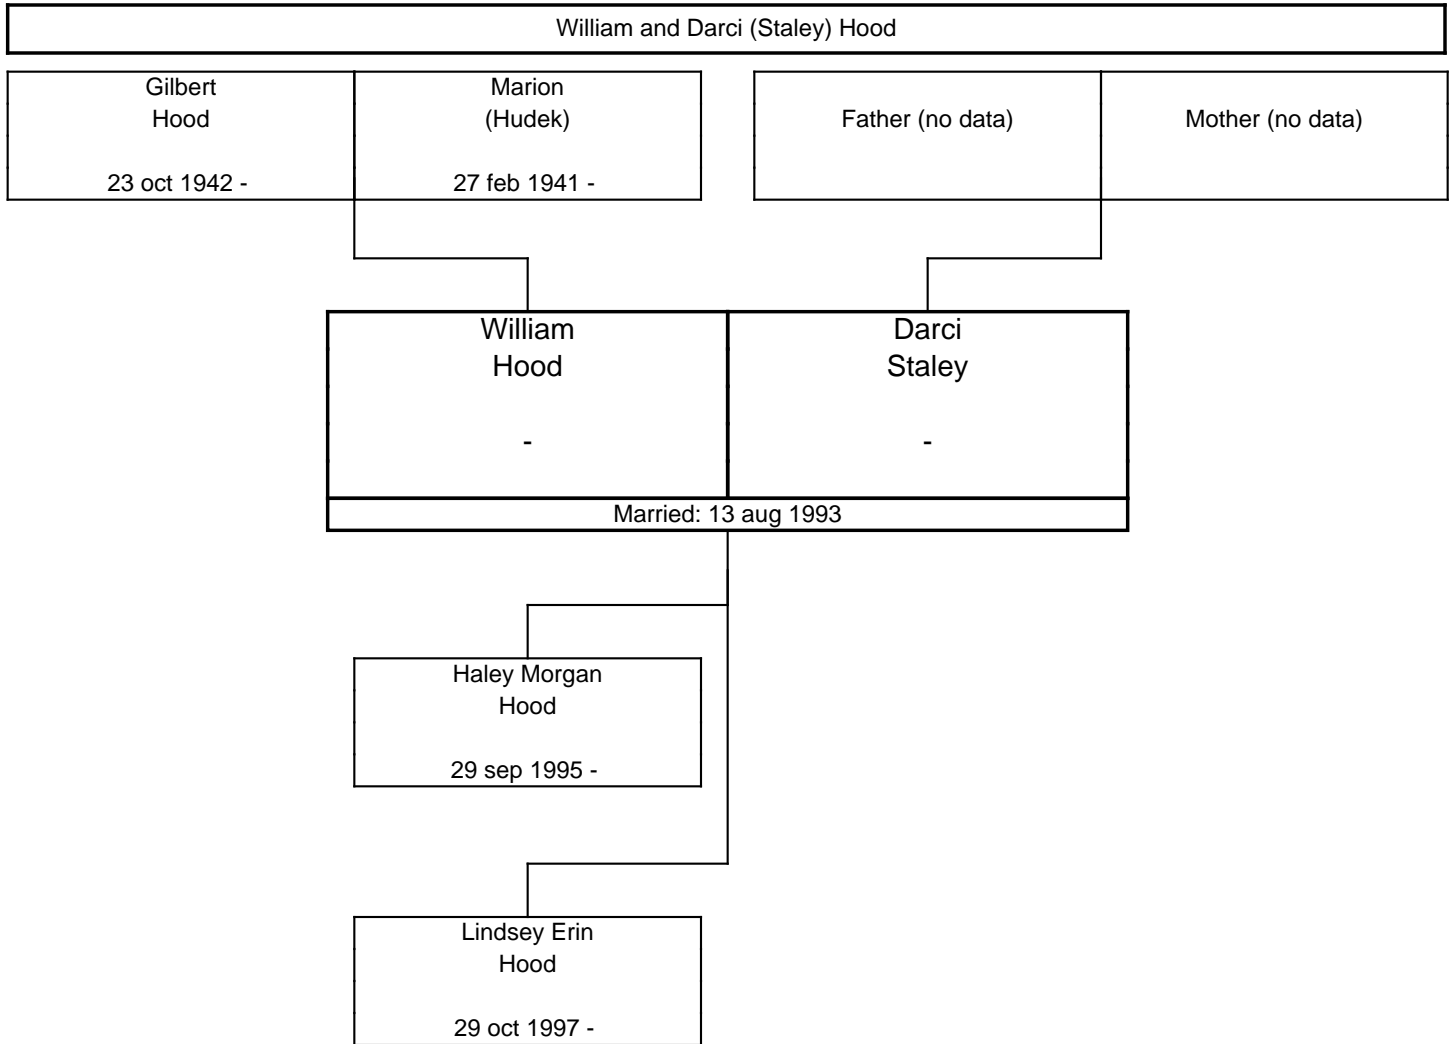

The ERNST Family Tree, Third Generation

The ERNST Family Tree, Third Generation

The ERNST Family Tree, Fourth Generation

The ERNST Family Tree, Fourth Generation

The ERNST Family Tree, Fourth Generation

A horizontal line at the top of the page leads to a vertical line that descends and then turns right to connect to a rectangular box representing a couple. The box is divided into two columns by a vertical line. The left column contains the name 'Charles Browne' and the date '19 jun 1965 -'. The right column contains the name 'Marcie Cook' and a hyphen '-'. Below the box, a vertical line descends to the text '2 Children'.

The ERNST Family Tree, Fifth Generation

The ERNST Family Tree, Fifth Generation

The ERNST Family Tree, Fifth Generation

The ERNST Family Tree, Fifth Generation

The ERNST Family Tree, Fifth Generation

The ERNST Family Tree, Fifth Generation