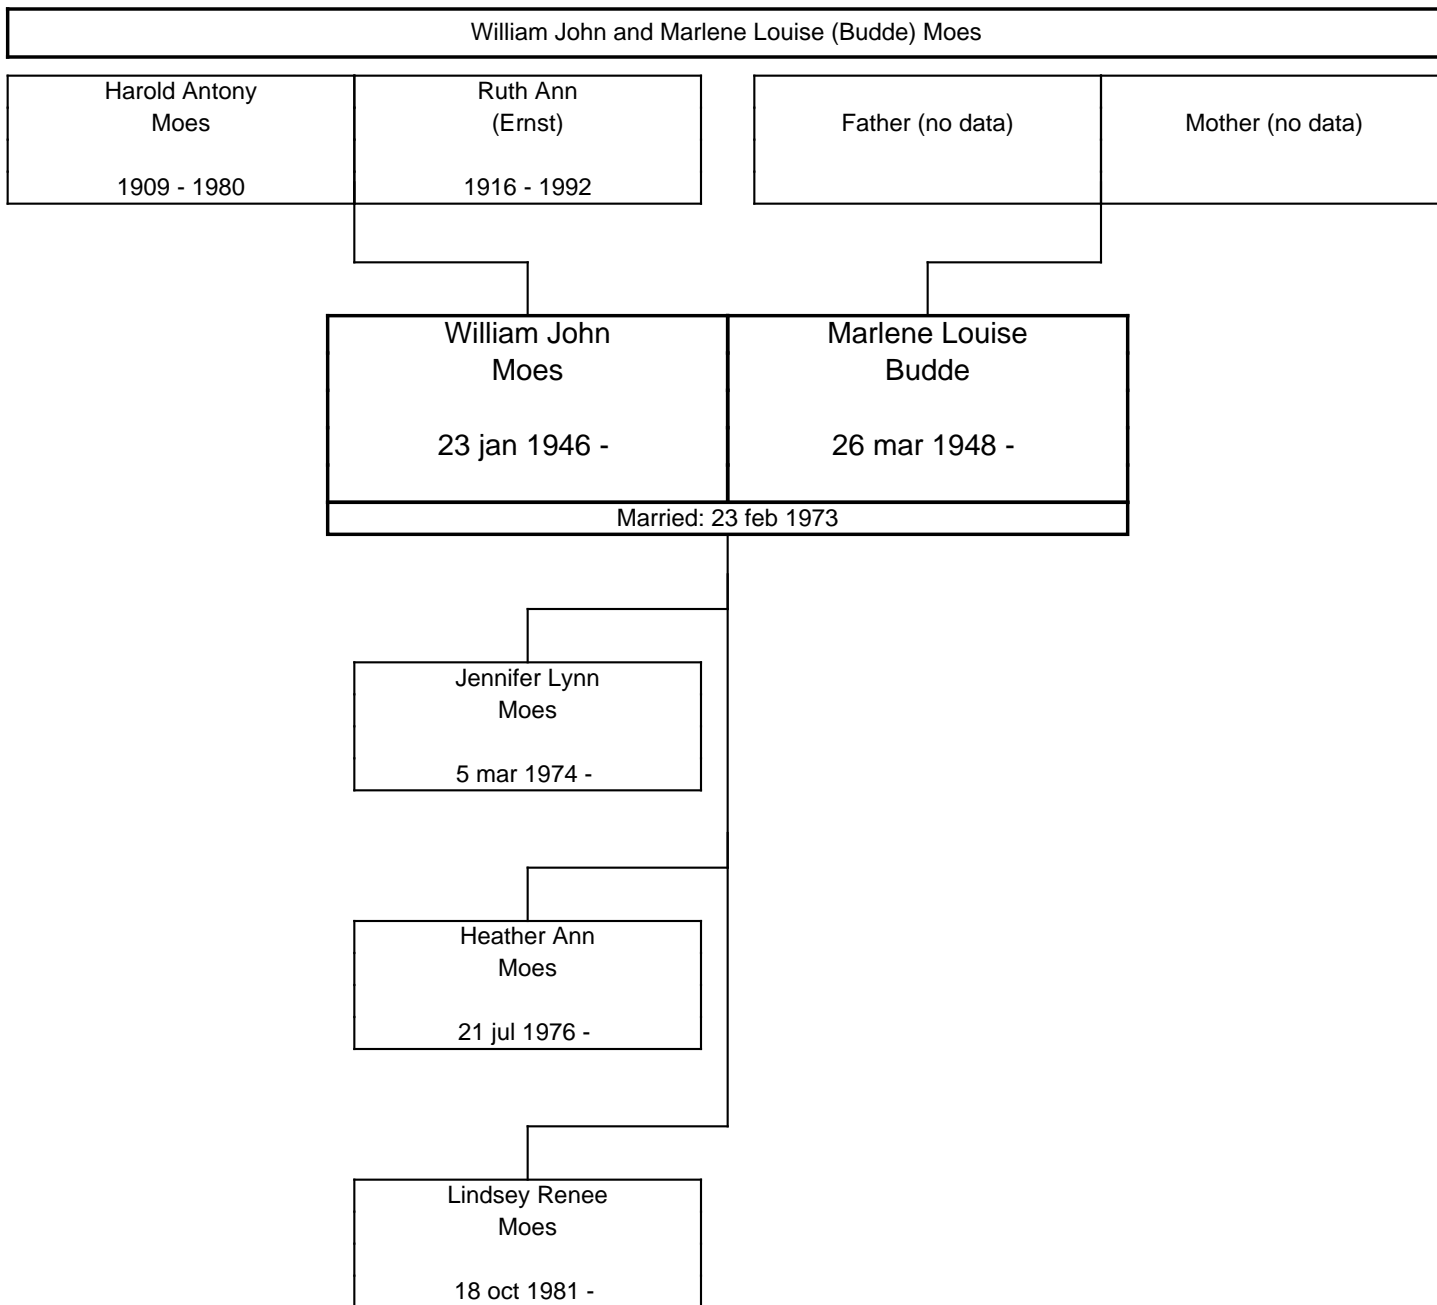

The ERNST Family Tree, Third Generation

The ERNST Family Tree, Third Generation

The ERNST Family Tree, Fourth Generation

The ERNST Family Tree, Fourth Generation

The ERNST Family Tree, Fourth Generation

A horizontal line at the top of the page leads to a vertical line that descends and then turns right to connect to a rectangular box representing a couple. The box is divided into two columns by a vertical line. The left column contains the name 'Charles Browne' and the date '19 jun 1965 -'. The right column contains the name 'Marcie Cook' and a hyphen '-'. Below the box, a vertical line descends to the text '2 Children'.

The ERNST Family Tree, Fourth Generation

The ERNST Family Tree, Fourth Generation

The ERNST Family Tree, Fourth Generation

The ERNST Family Tree, Fourth Generation

The ERNST Family Tree, Fourth Generation