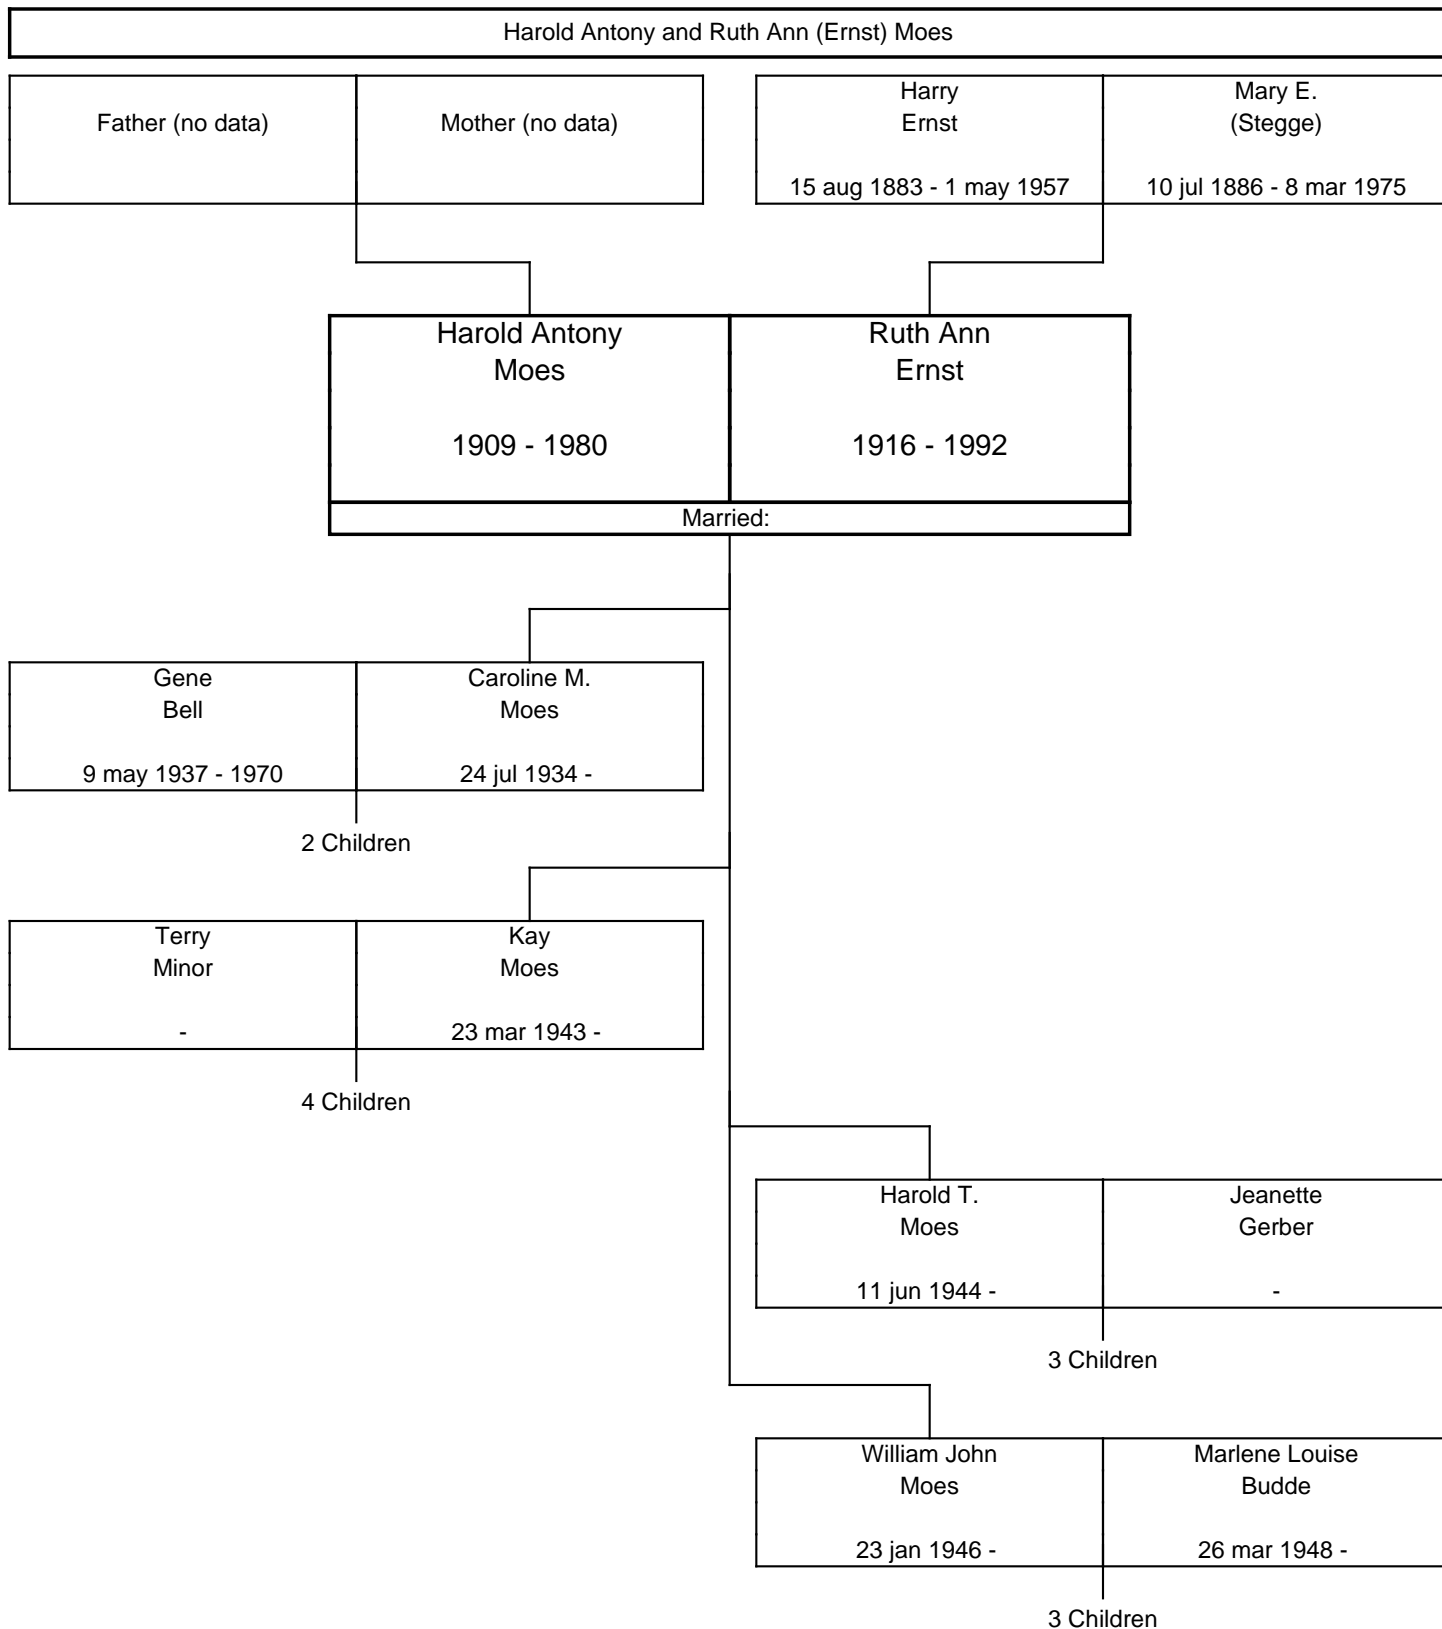

The ERNST Family Tree, Second Generation

The ERNST Family Tree, Second Generation

The ERNST Family Tree, Second Generation

The ERNST Family Tree, Second Generation

The ERNST Family Tree, Second Generation

The ERNST Family Tree, Third Generation

The ERNST Family Tree, Third Generation

The ERNST Family Tree, Third Generation

The ERNST Family Tree, Third Generation

The ERNST Family Tree, Third Generation

The ERNST Family Tree, Third Generation

The ERNST Family Tree, Third Generation

The ERNST Family Tree, Third Generation

The ERNST Family Tree, Fourth Generation

The ERNST Family Tree, Fourth Generation

The ERNST Family Tree, Fourth Generation

A horizontal line at the top of the page leads to a vertical line that descends and then turns right to connect to a rectangular box representing a couple. The box is divided into two columns by a vertical line. The left column contains the name 'Charles Browne' and the date '19 jun 1965 -'. The right column contains the name 'Marcie Cook' and a hyphen '-'. Below the box, a vertical line descends to the text '2 Children'.