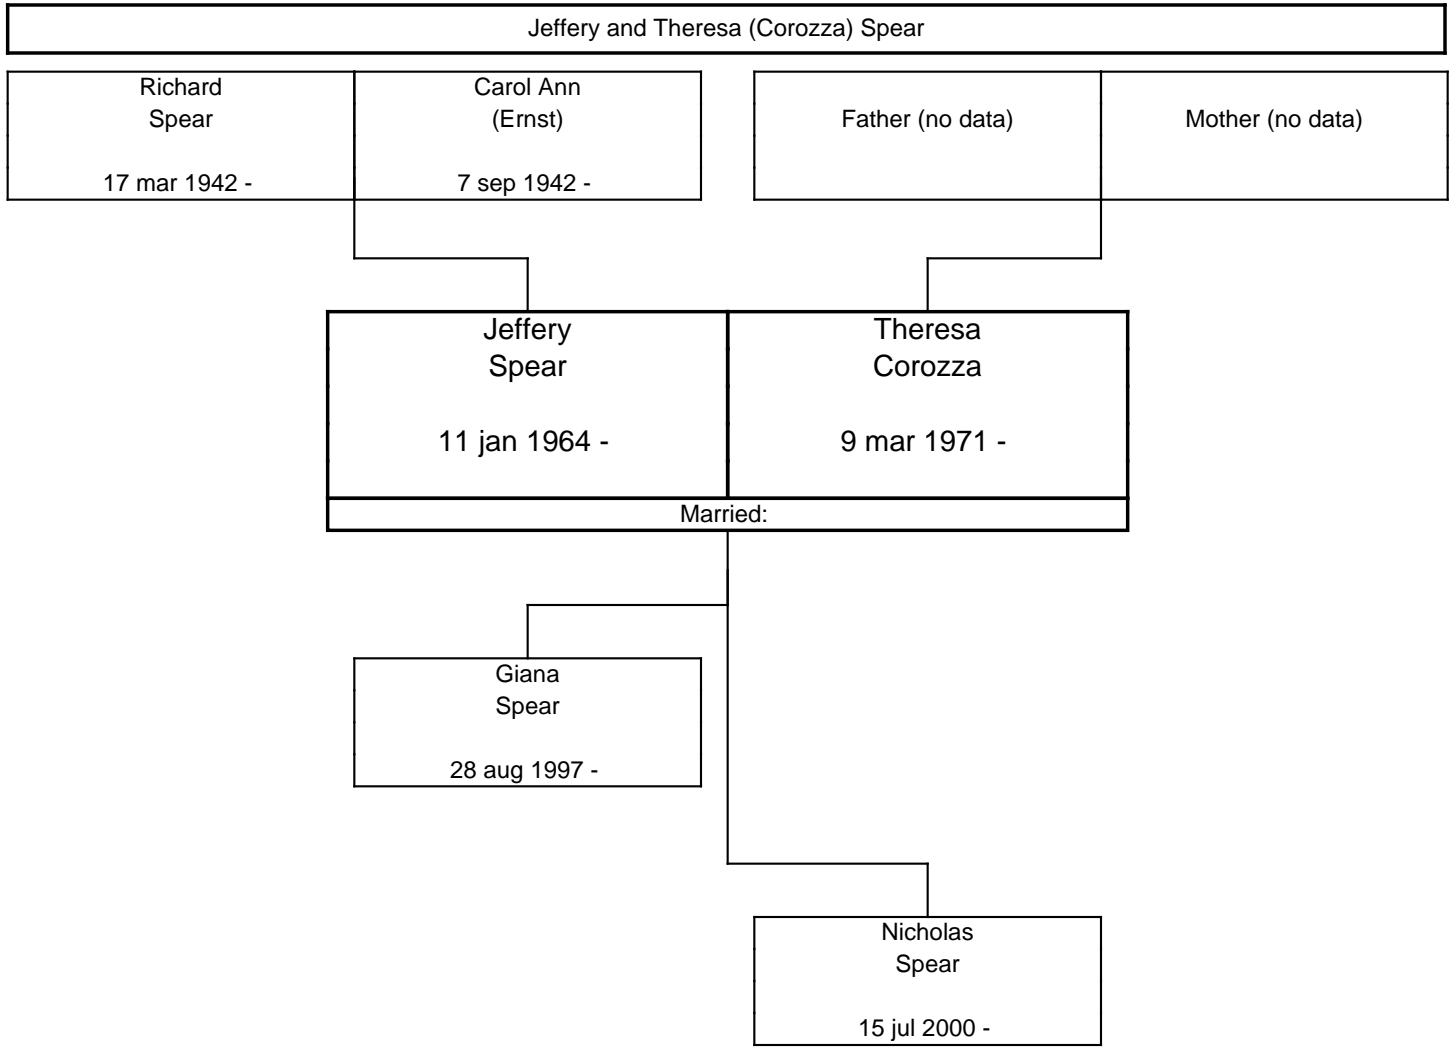

The ERNST Family Tree, Third Generation

The ERNST Family Tree, Third Generation

The ERNST Family Tree, Fourth Generation

The ERNST Family Tree, Fourth Generation

The ERNST Family Tree, Fourth Generation

A horizontal line at the top of the page leads to a vertical line that descends and then turns right to connect to a rectangular box representing a couple. The box is divided into two columns by a vertical line. The left column contains the name 'Charles Browne' and the date '19 jun 1965 -'. The right column contains the name 'Marcie Cook' and a hyphen '-'. Below the box, a vertical line descends to the text '2 Children'.

The ERNST Family Tree, Fifth Generation

The ERNST Family Tree, Fifth Generation

The ERNST Family Tree, Fifth Generation

The ERNST Family Tree, Fifth Generation

The ERNST Family Tree, Fifth Generation

The ERNST Family Tree, Fifth Generation