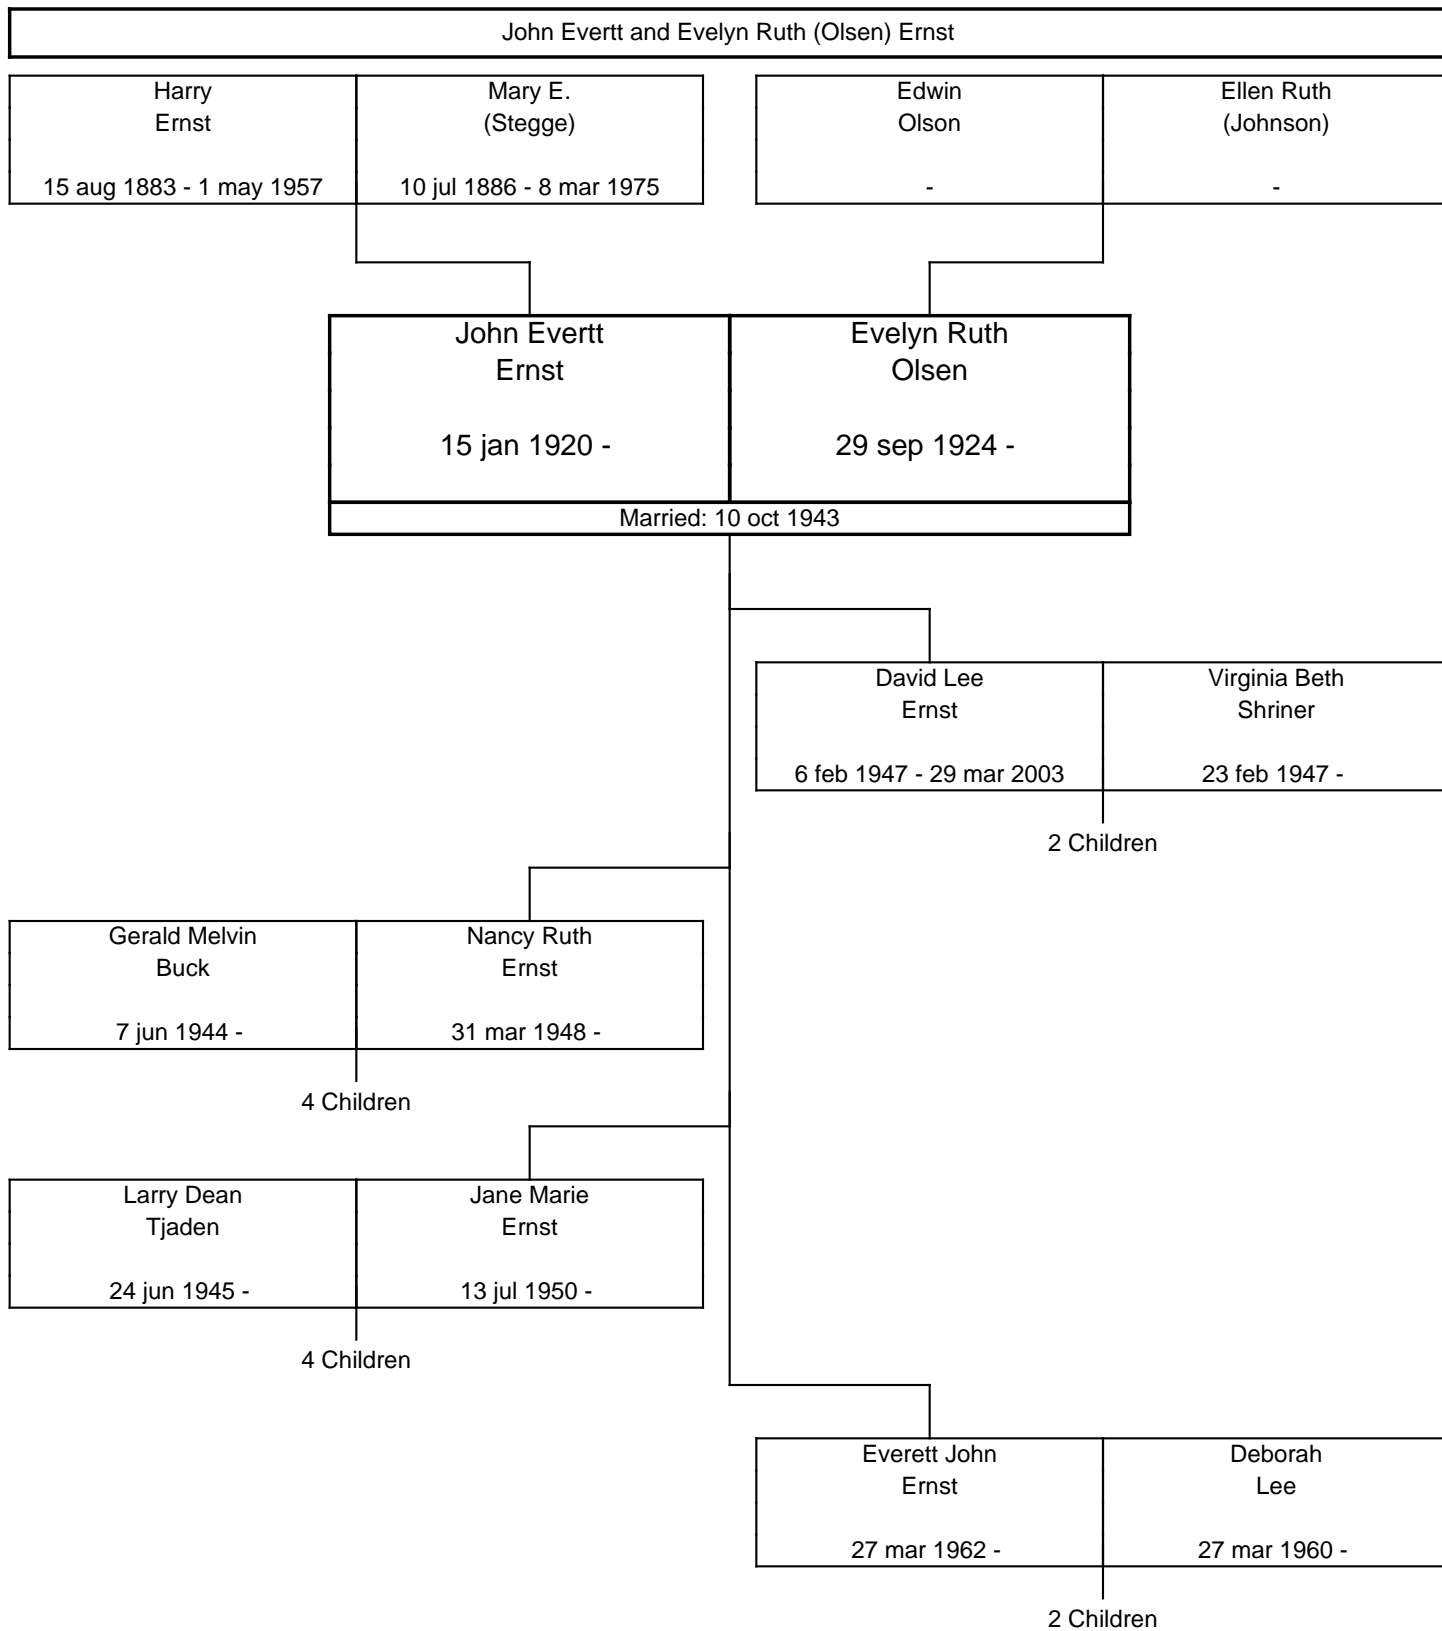

The ERNST Family Tree, Second Generation

The ERNST Family Tree, Second Generation

The ERNST Family Tree, Second Generation

The ERNST Family Tree, Second Generation

The ERNST Family Tree, Second Generation

The ERNST Family Tree, Third Generation

The ERNST Family Tree, Third Generation

The ERNST Family Tree, Third Generation

The ERNST Family Tree, Third Generation

The ERNST Family Tree, Third Generation

The ERNST Family Tree, Third Generation

The ERNST Family Tree, Third Generation

The ERNST Family Tree, Third Generation

The ERNST Family Tree, Fourth Generation

The ERNST Family Tree, Fourth Generation

The ERNST Family Tree, Fourth Generation

A horizontal line at the top of the page leads to a vertical line that descends and then turns right to connect to a rectangular box representing a couple. The box is divided into two columns by a vertical line. The left column contains the name 'Charles Browne' and the date '19 jun 1965 -'. The right column contains the name 'Marcie Cook' and a hyphen '-'. Below the box, a vertical line descends to the text '2 Children'.