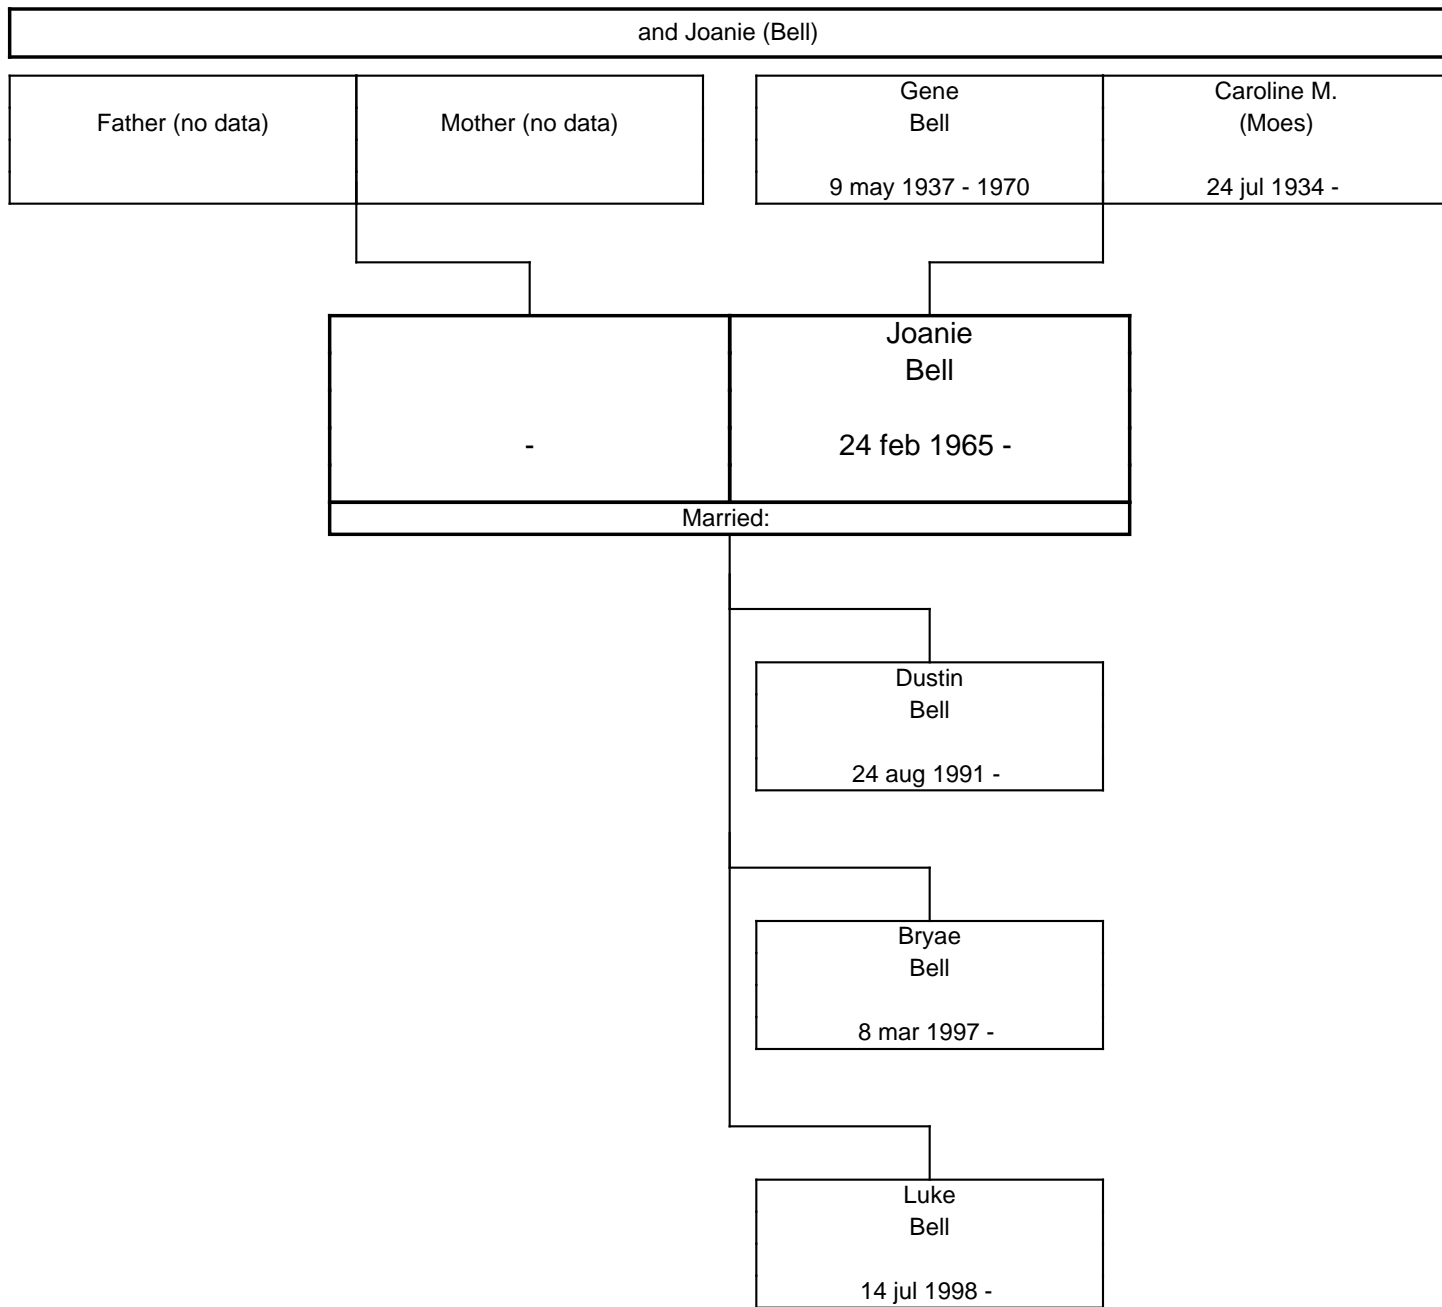

The ERNST Family Tree, Third Generation

The ERNST Family Tree, Third Generation

The ERNST Family Tree, Fourth Generation

The ERNST Family Tree, Fourth Generation

The ERNST Family Tree, Fourth Generation

A horizontal line at the top of the page leads to a vertical line that descends and then turns right to connect to a rectangular box representing a couple. The box is divided into two columns by a vertical line. The left column contains the name 'Charles Browne' and the date '19 jun 1965 -'. The right column contains the name 'Marcie Cook' and a hyphen '-'. Below the box, a vertical line descends to the text '2 Children'.

The ERNST Family Tree, Fifth Generation

The ERNST Family Tree, Fifth Generation

The ERNST Family Tree, Fifth Generation

The ERNST Family Tree, Fifth Generation

The ERNST Family Tree, Fifth Generation

The ERNST Family Tree, Fifth Generation