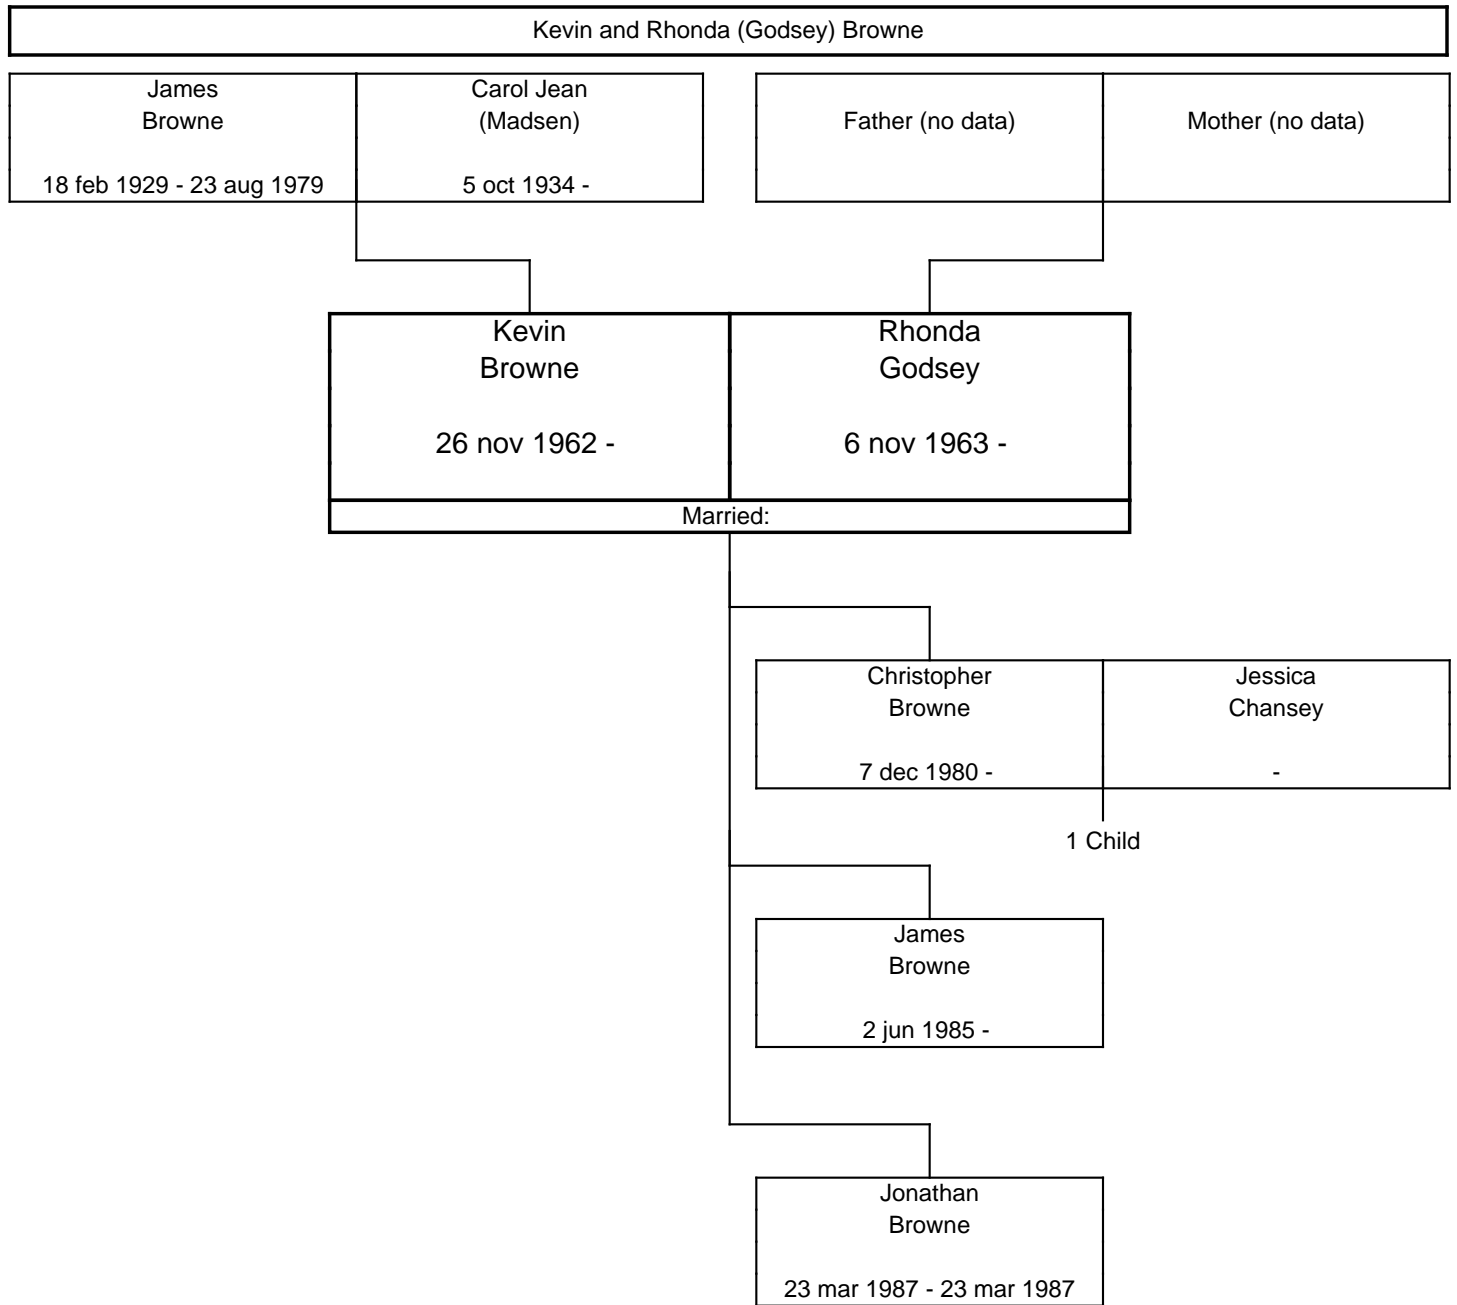

The ERNST Family Tree, Fifth Generation